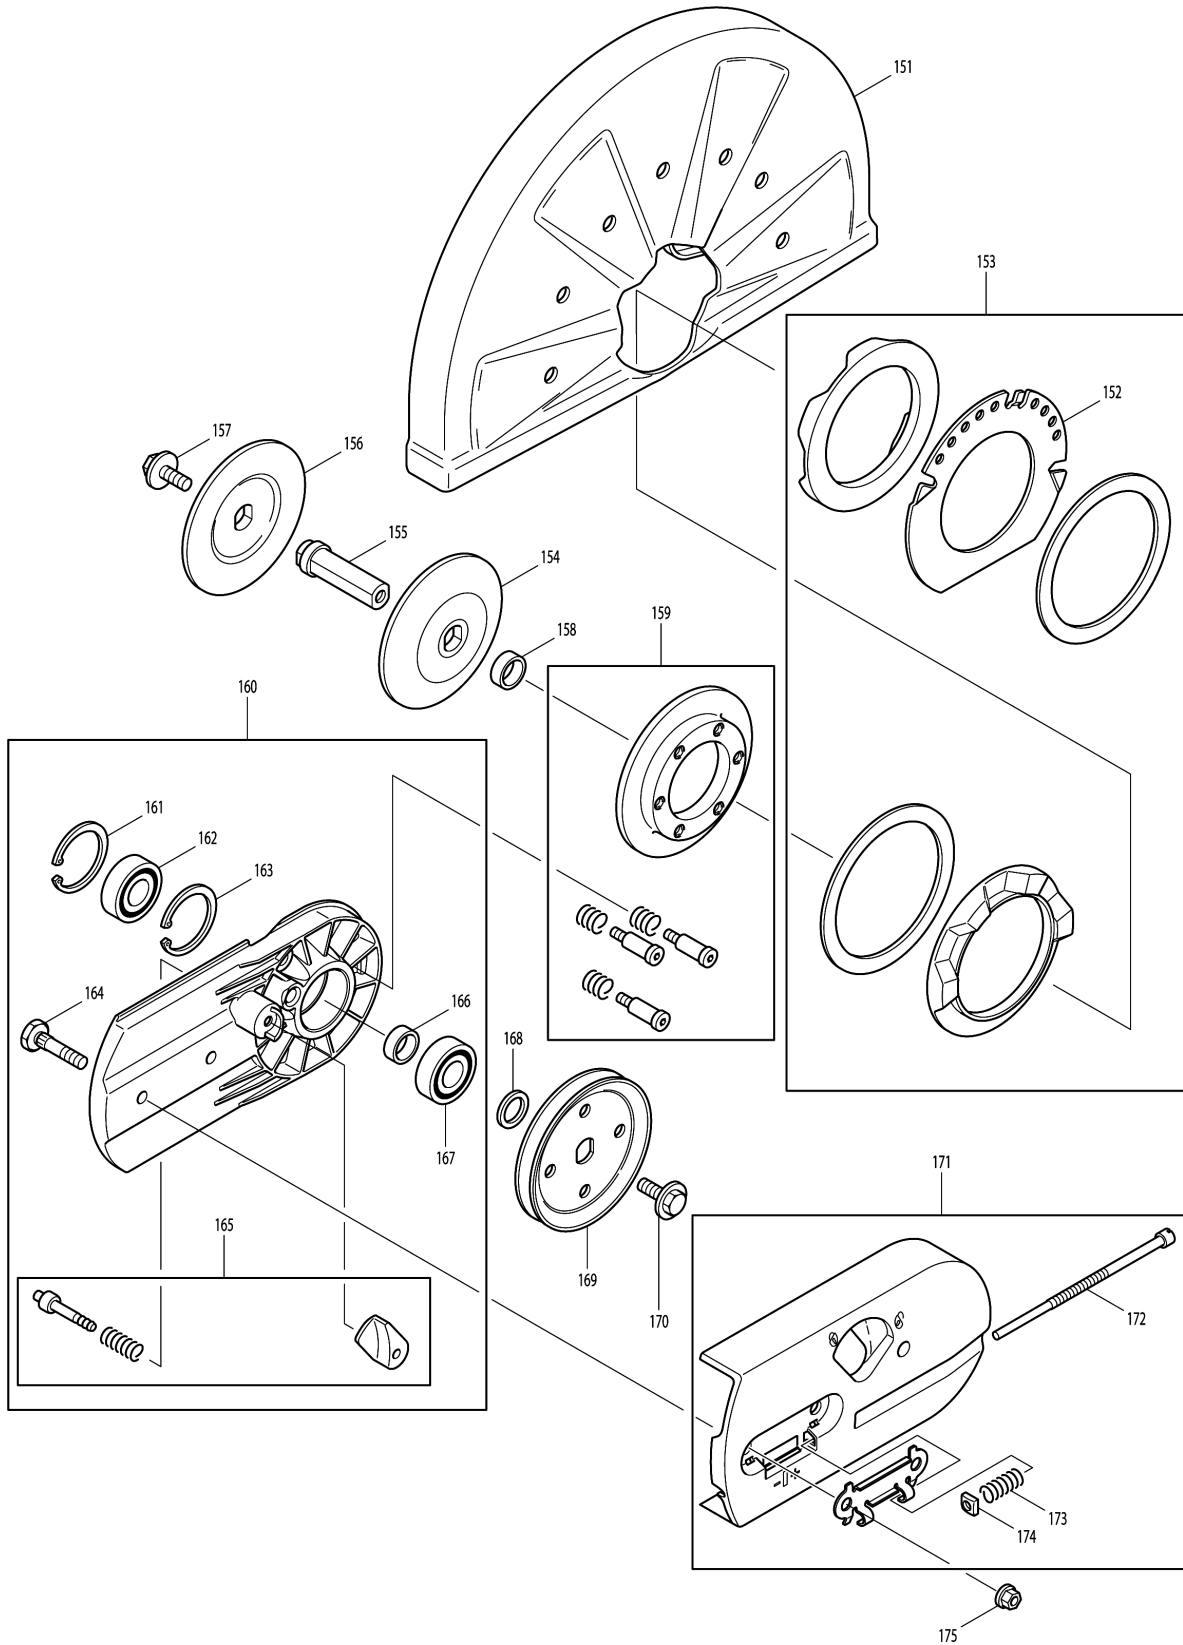

Model No.DPC6400 POWER CUTTER