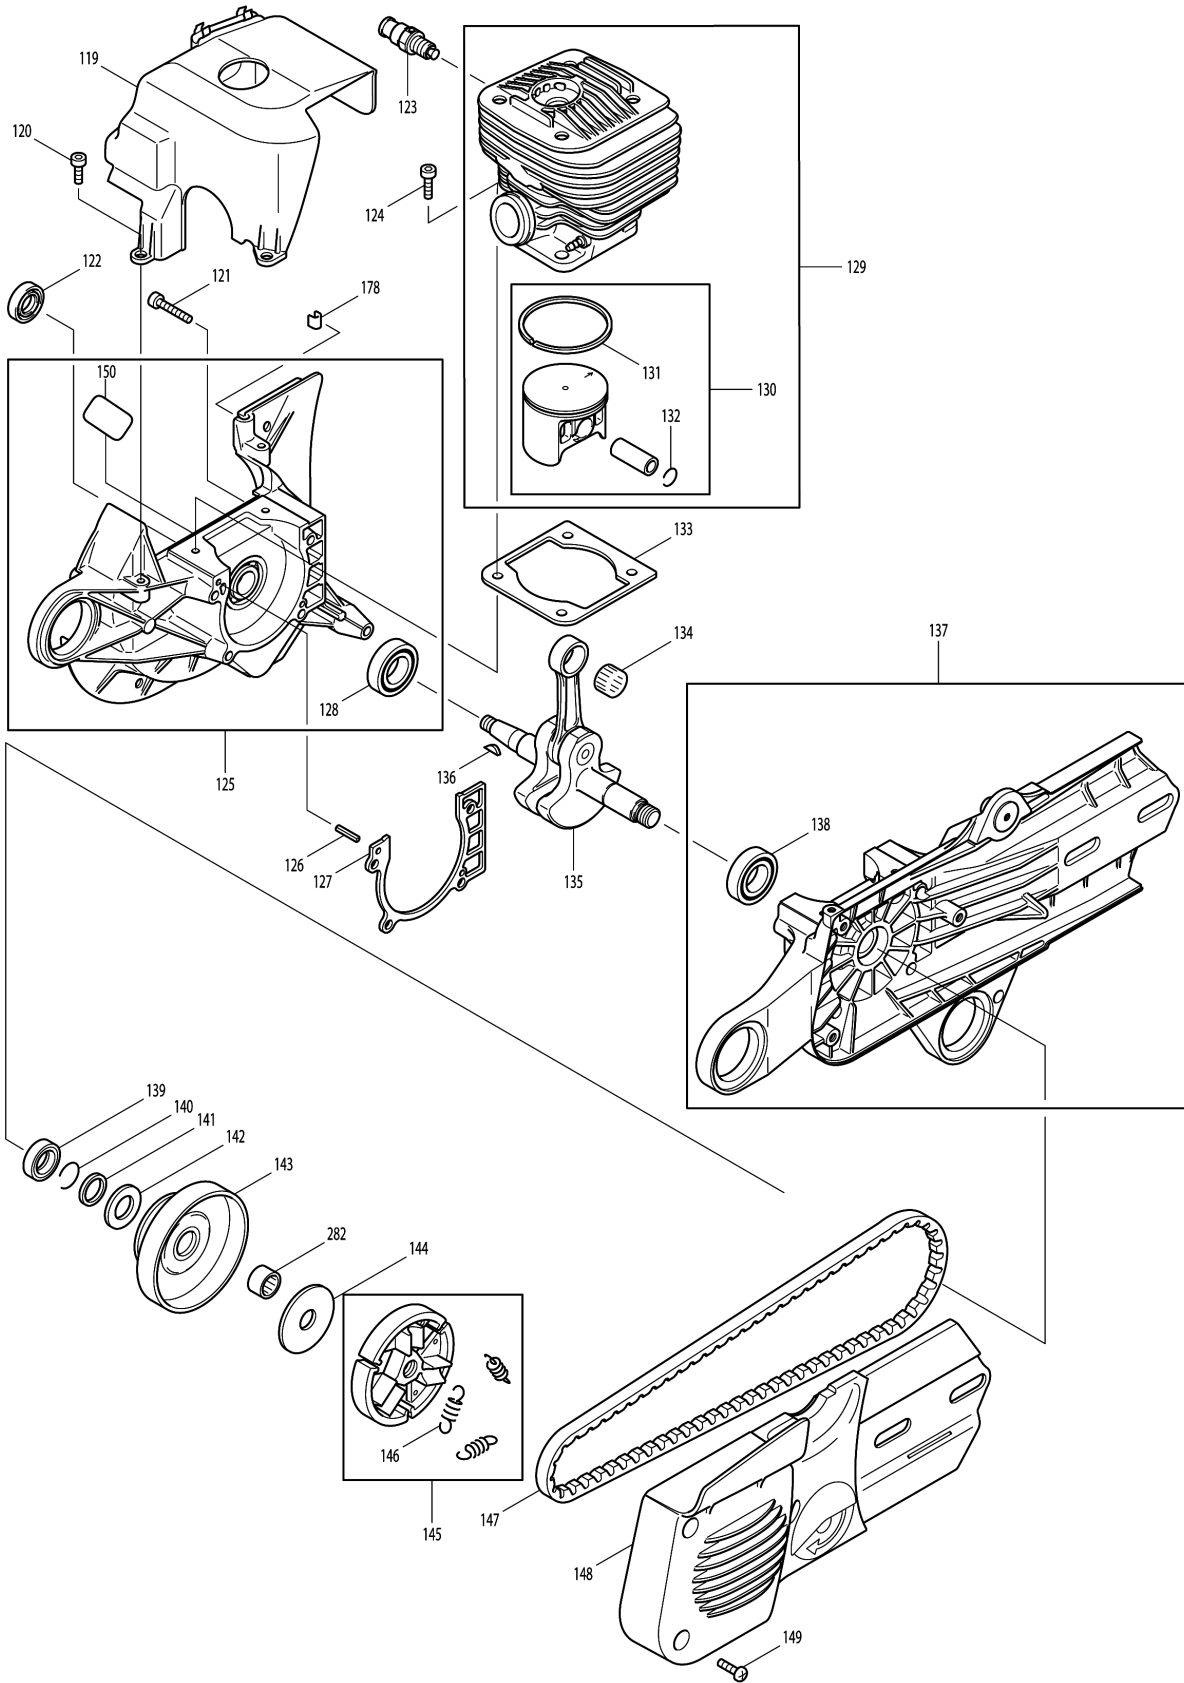

Model No.DPC6400 POWER CUTTER