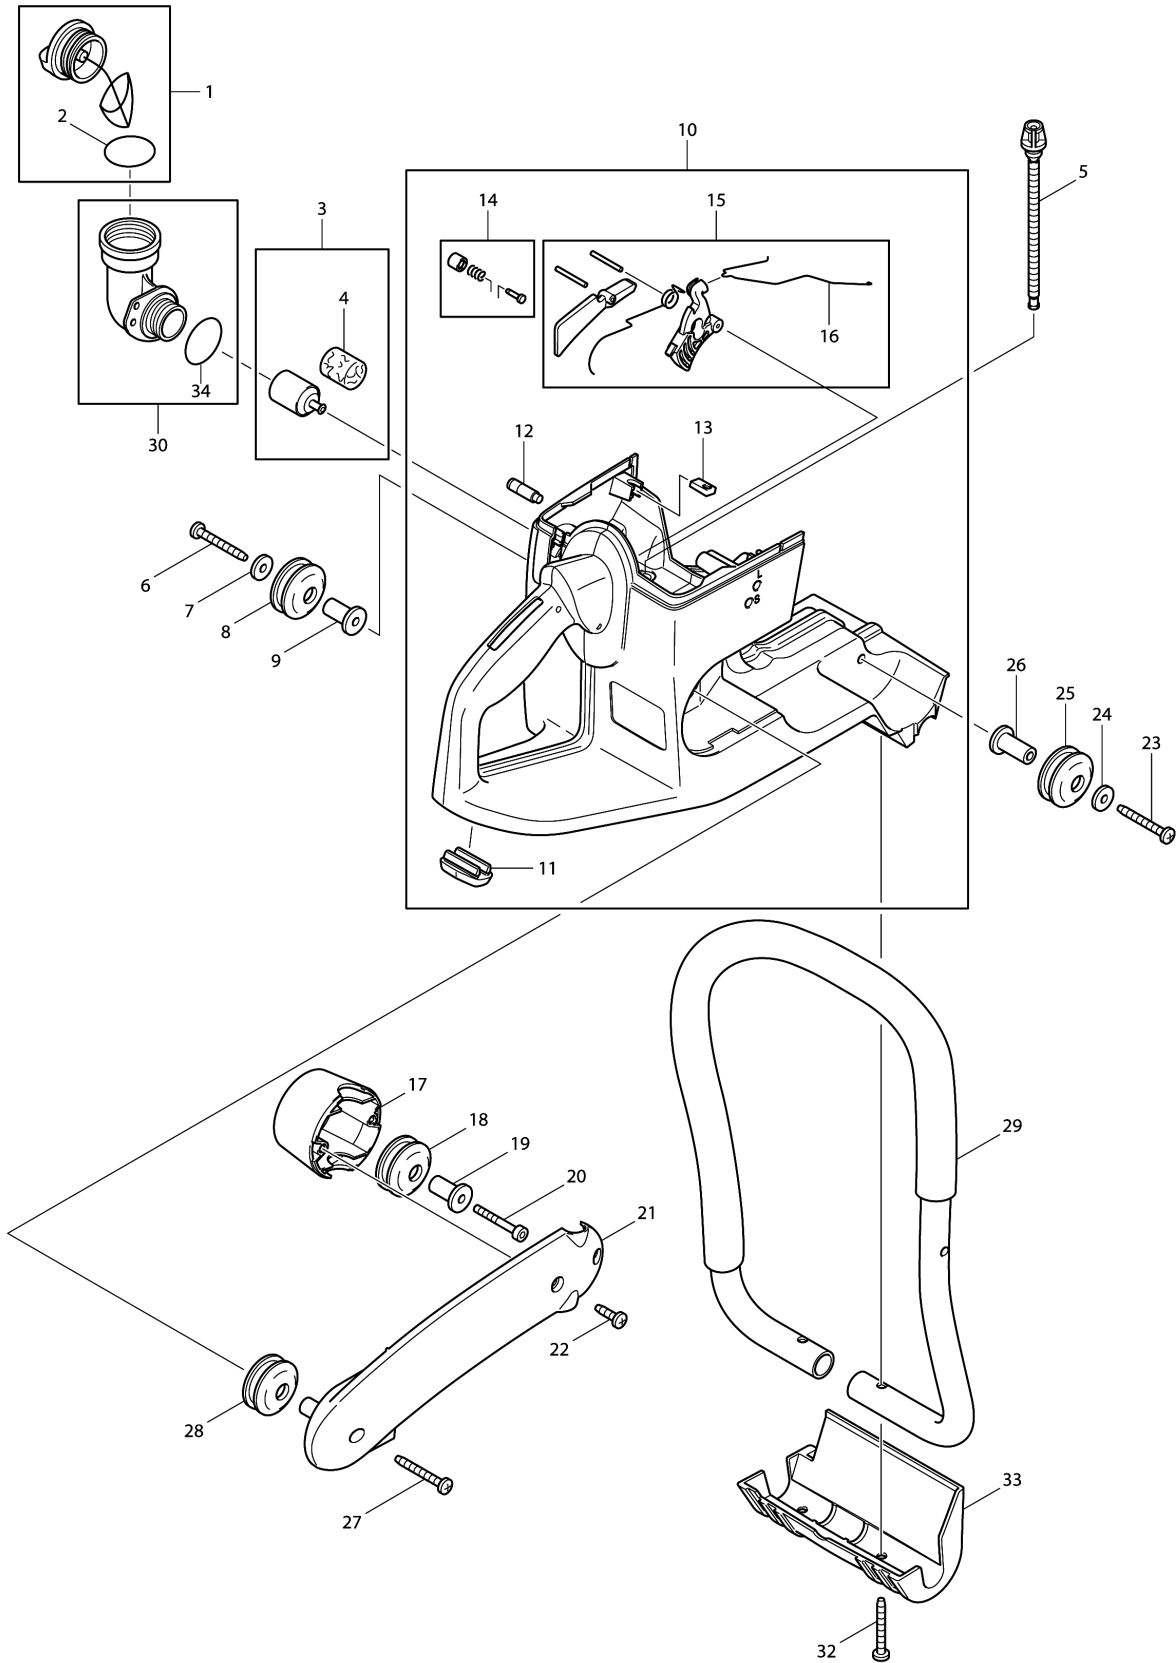

Model No.DPC6400 POWER CUTTER