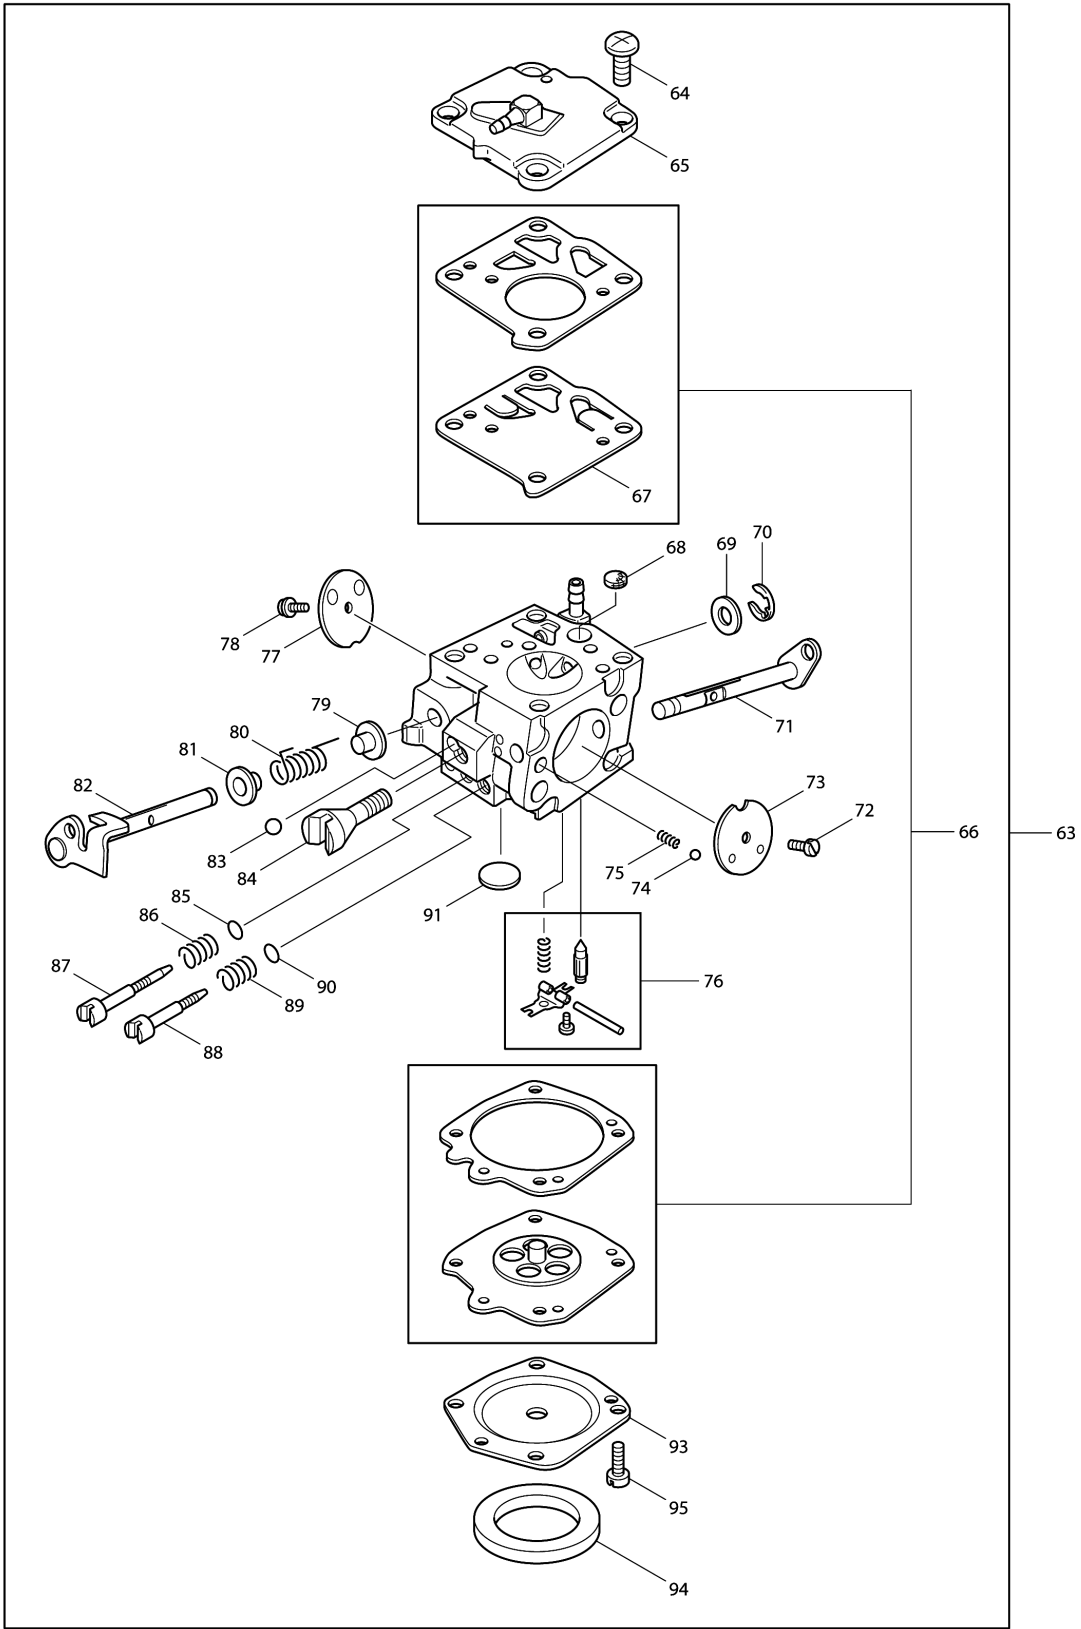

Model No.DPC6400 POWER CUTTER