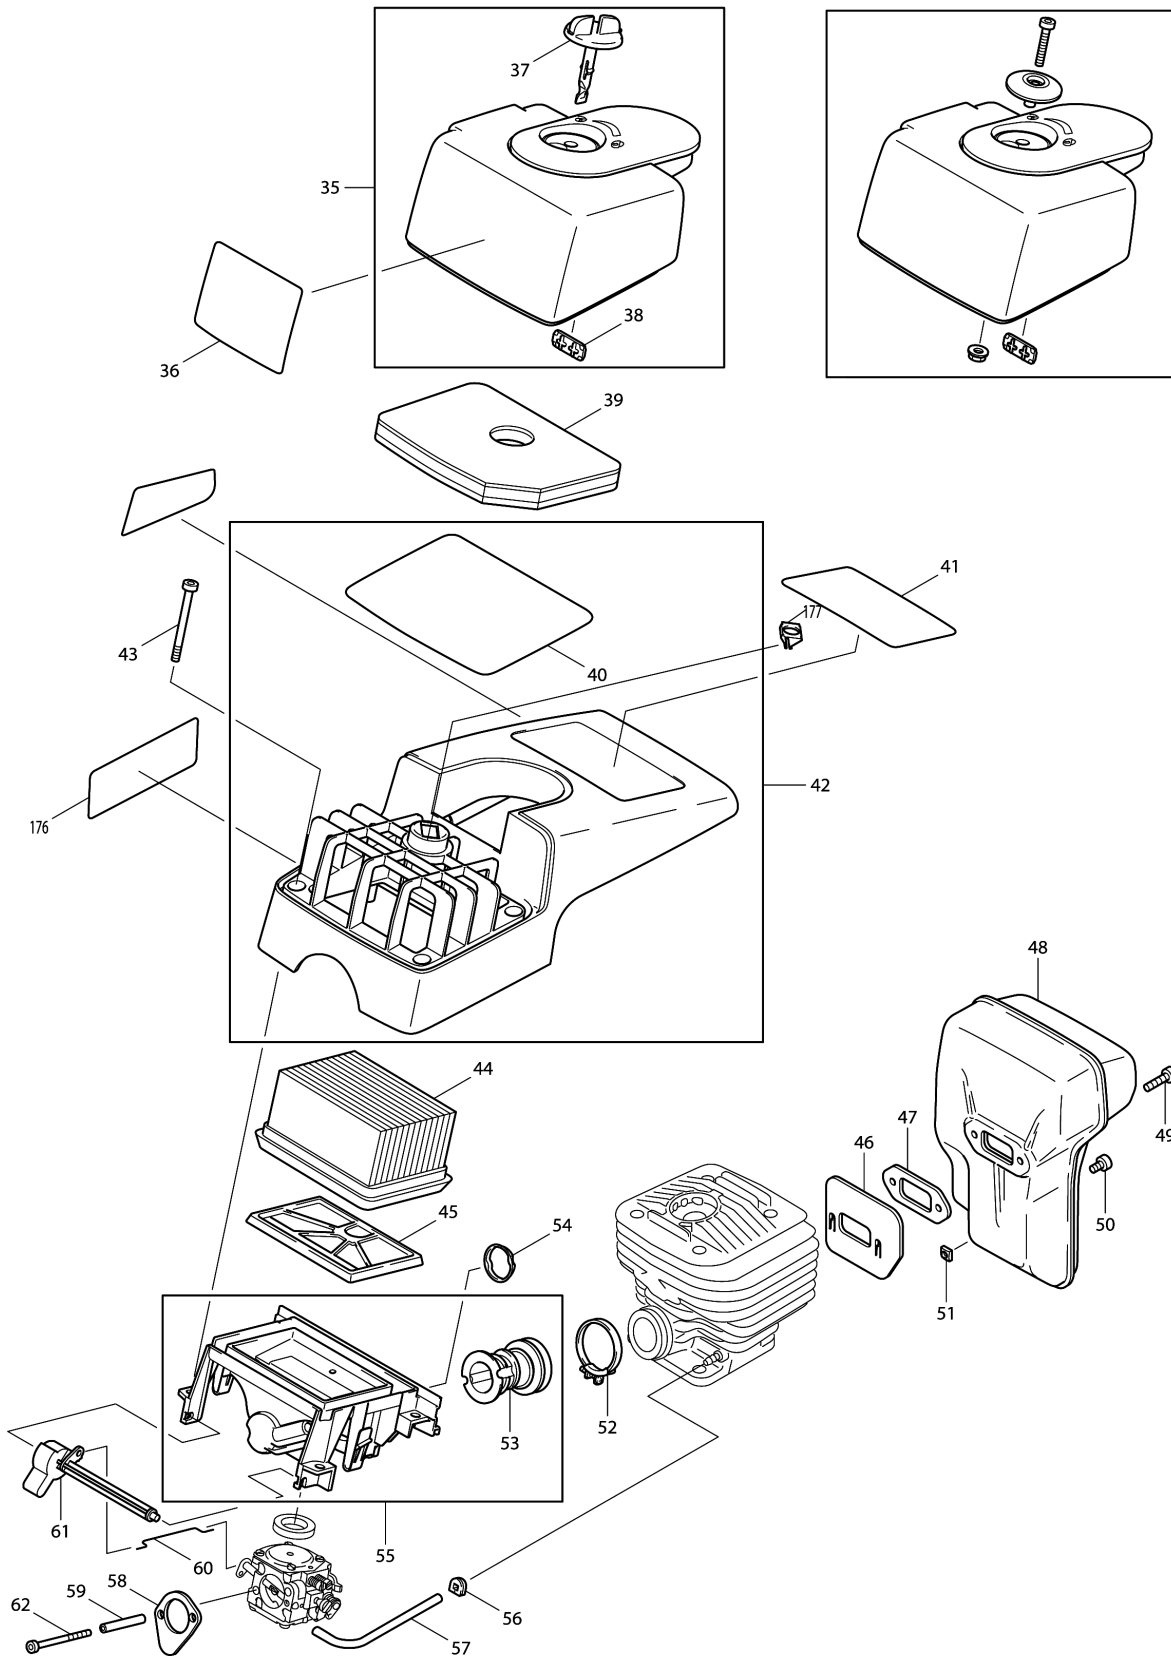

Model No.DPC6400 POWER CUTTER