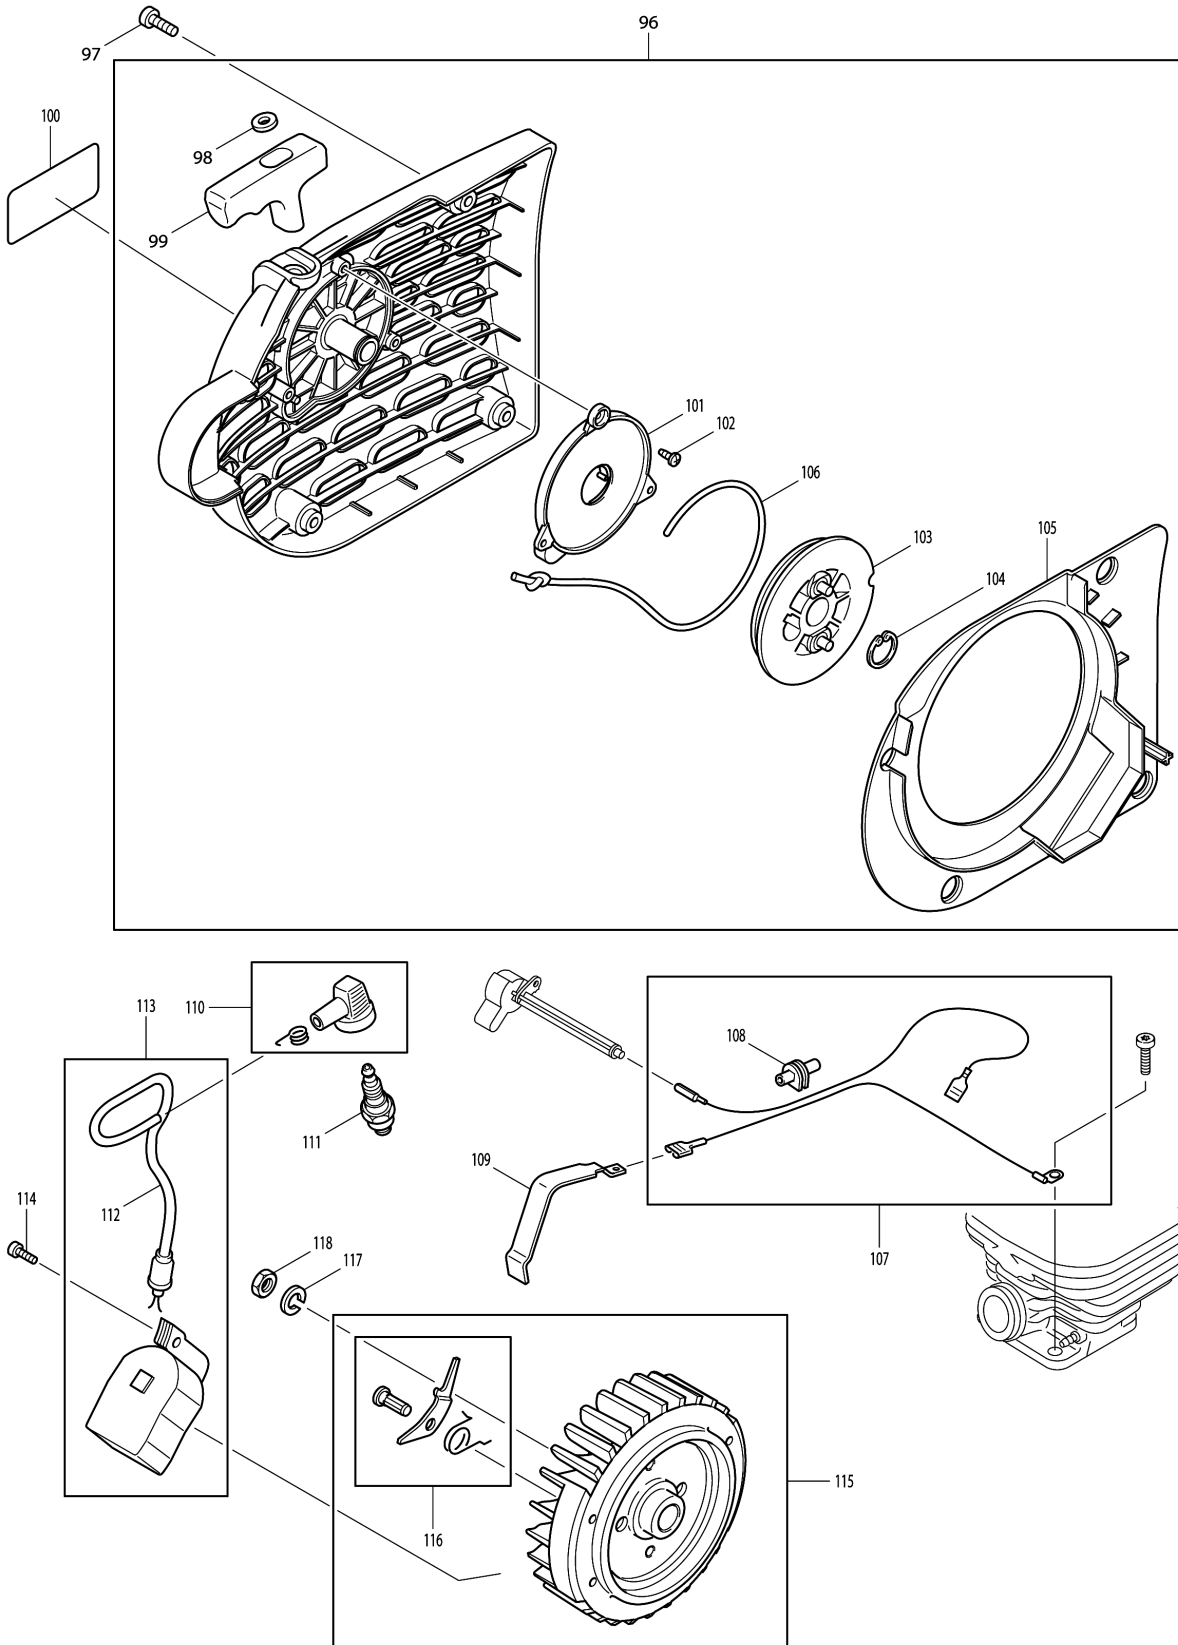

Model No.DPC6400 POWER CUTTER