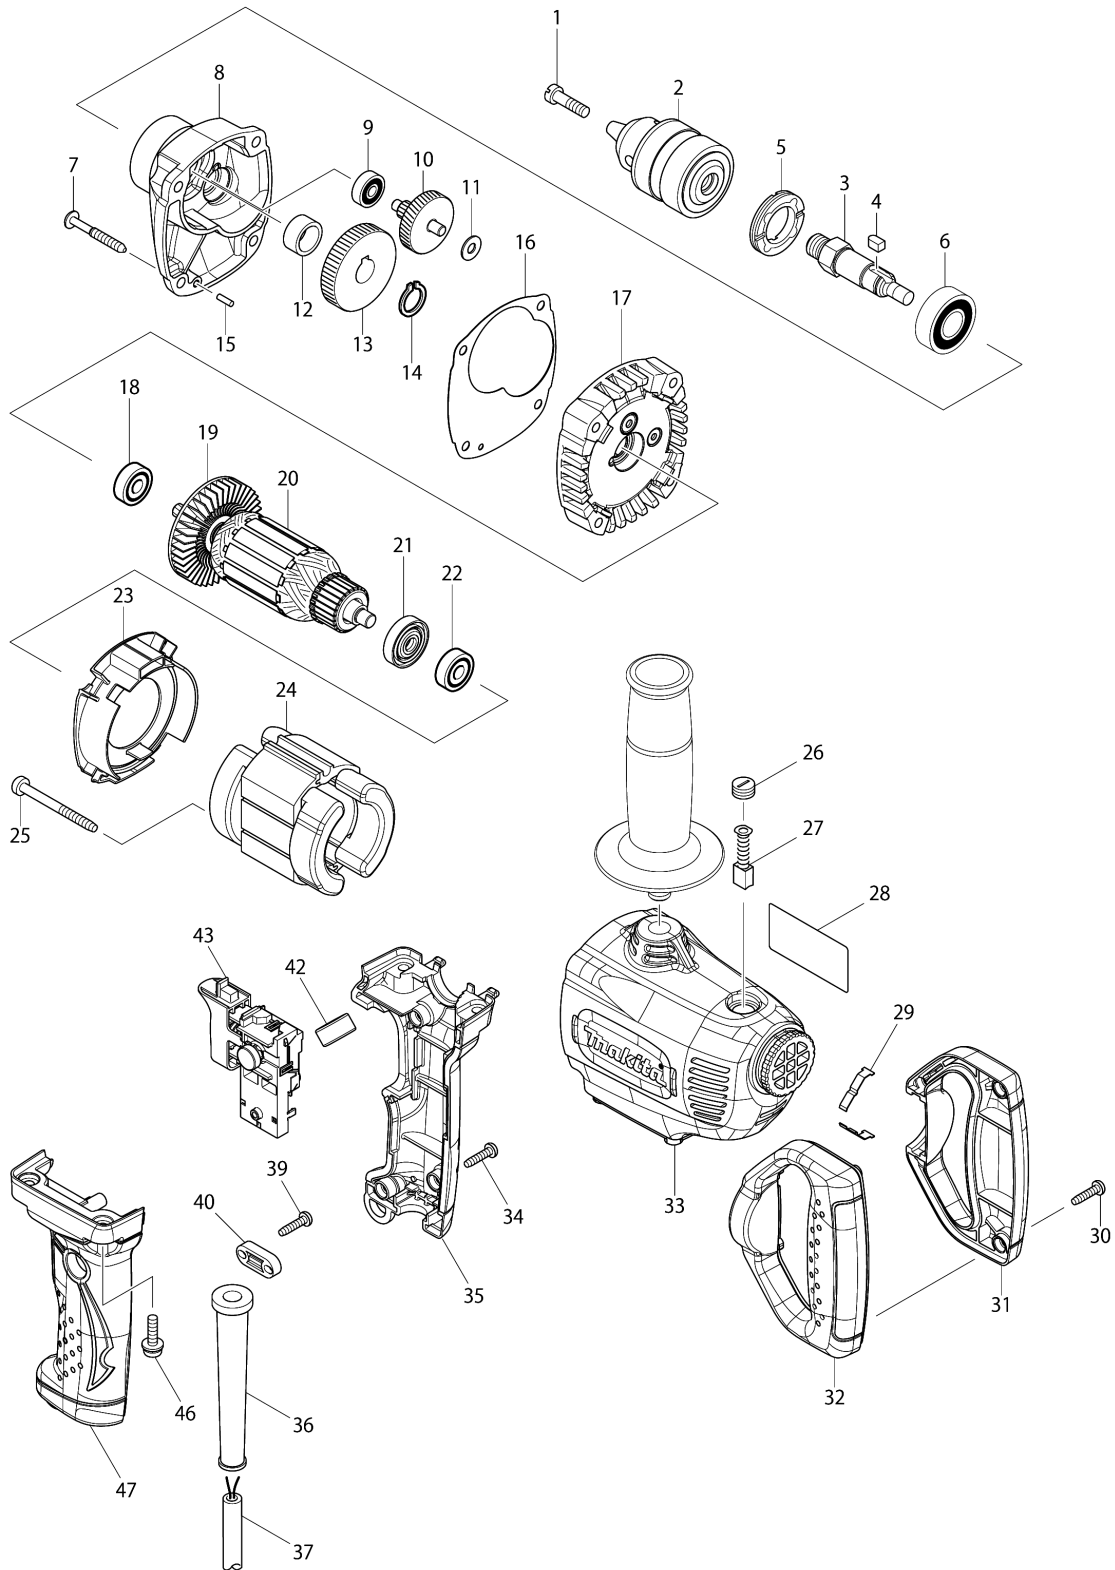

Model No.DS4010 13MM DRILL

Model No.DS4010 13MM DRILL

Item	Parts No.	Description	I/C	Qty	New/Old	Opt. 1	Opt. 2	Note
001A	251441-5	- FLAT HEAD SCREW M6X22		1				
002A	193822-6	DRILL CHUCK S13		1				
C10	763430-3	CHUCK KEY S13		1				
003	325494-1	SPINDLE		1				
004	254211-1	KEY 5		1				
005	285807-7	BEARING RETAINER 22-36		1				
006	211206-7	BALL BEARING 6202LLB		1				
007	266211-9	TAPPING SCREW 5X40		4				
008	140620-9	GEAR HOUSING COMPLETE		1				
009	211016-2	BALL BEARING 626LLB		1				
010	226028-2	GEAR COMPLETE 7-41		1	*			
010-1	227A81-7	GEAR COMPLETE 7-41	S	1				
011	261008-1	FIBER WASHER 6		1				
012	257018-4	RING 15		1				
013	221261-1	SPUR GEAR 47		1				
014	961054-1	RETAINING RING S-14		1				
015	256180-2	PIN 3		1				
016	452066-0	GASKET		1				
017	140619-4	GEAR HOUSING COVER COMPLETE		1	*			
017-1	141R16-5	GEAR HOUSING COVER COMPLETE	S	1				
018	211031-6	BALL BEARING 608LLB		1				
019	241850-6	FAN 60		1				
020	513804-6	ARMATURE ASS'Y 240V		1				
D10		INC. 18,19,21,22						
021	681659-8	INSULATION WASHER		1				
022	211031-6	BALL BEARING 608LLB		1				
023	452063-6	BAFFLE PLATE		1				
024	520077-4	FIELD ASSY 240V		1				
C10	654100-4	RING TERMINAL		2				
C20	654555-3	CONNECTOR 34130		2				
025	266095-5	TAPPING SCREW 5X55		2	*			
025-1	266418-7	TAPPING SCREW 5X55	O	2				
026	643550-8	BRUSH HOLDER CAP 5-8		2				
027	191940-4	CARBON BRUSH CB-411		1	*			
027-1	195010-1	CARBON BRUSH SET CB-411	O	1				
028	868434-1	DS4010 NAME PLATE		1				
029	232260-8	LEAF SPRING		2				
030	265995-6	TAPPING SCREW 4X18		4	*			
030-1	265A48-7	TAPPING SCREW 4X18	O	4				
031	188921-7	HANDLE SET		1				
D10		INC. 32						
032	188921-7	HANDLE SET		1				
D10		INC. 31						
033A	140621-7	MOTOR HOUSING COMPLETE		1				

Please order the parts with part number.

Print Date 4/12/2023