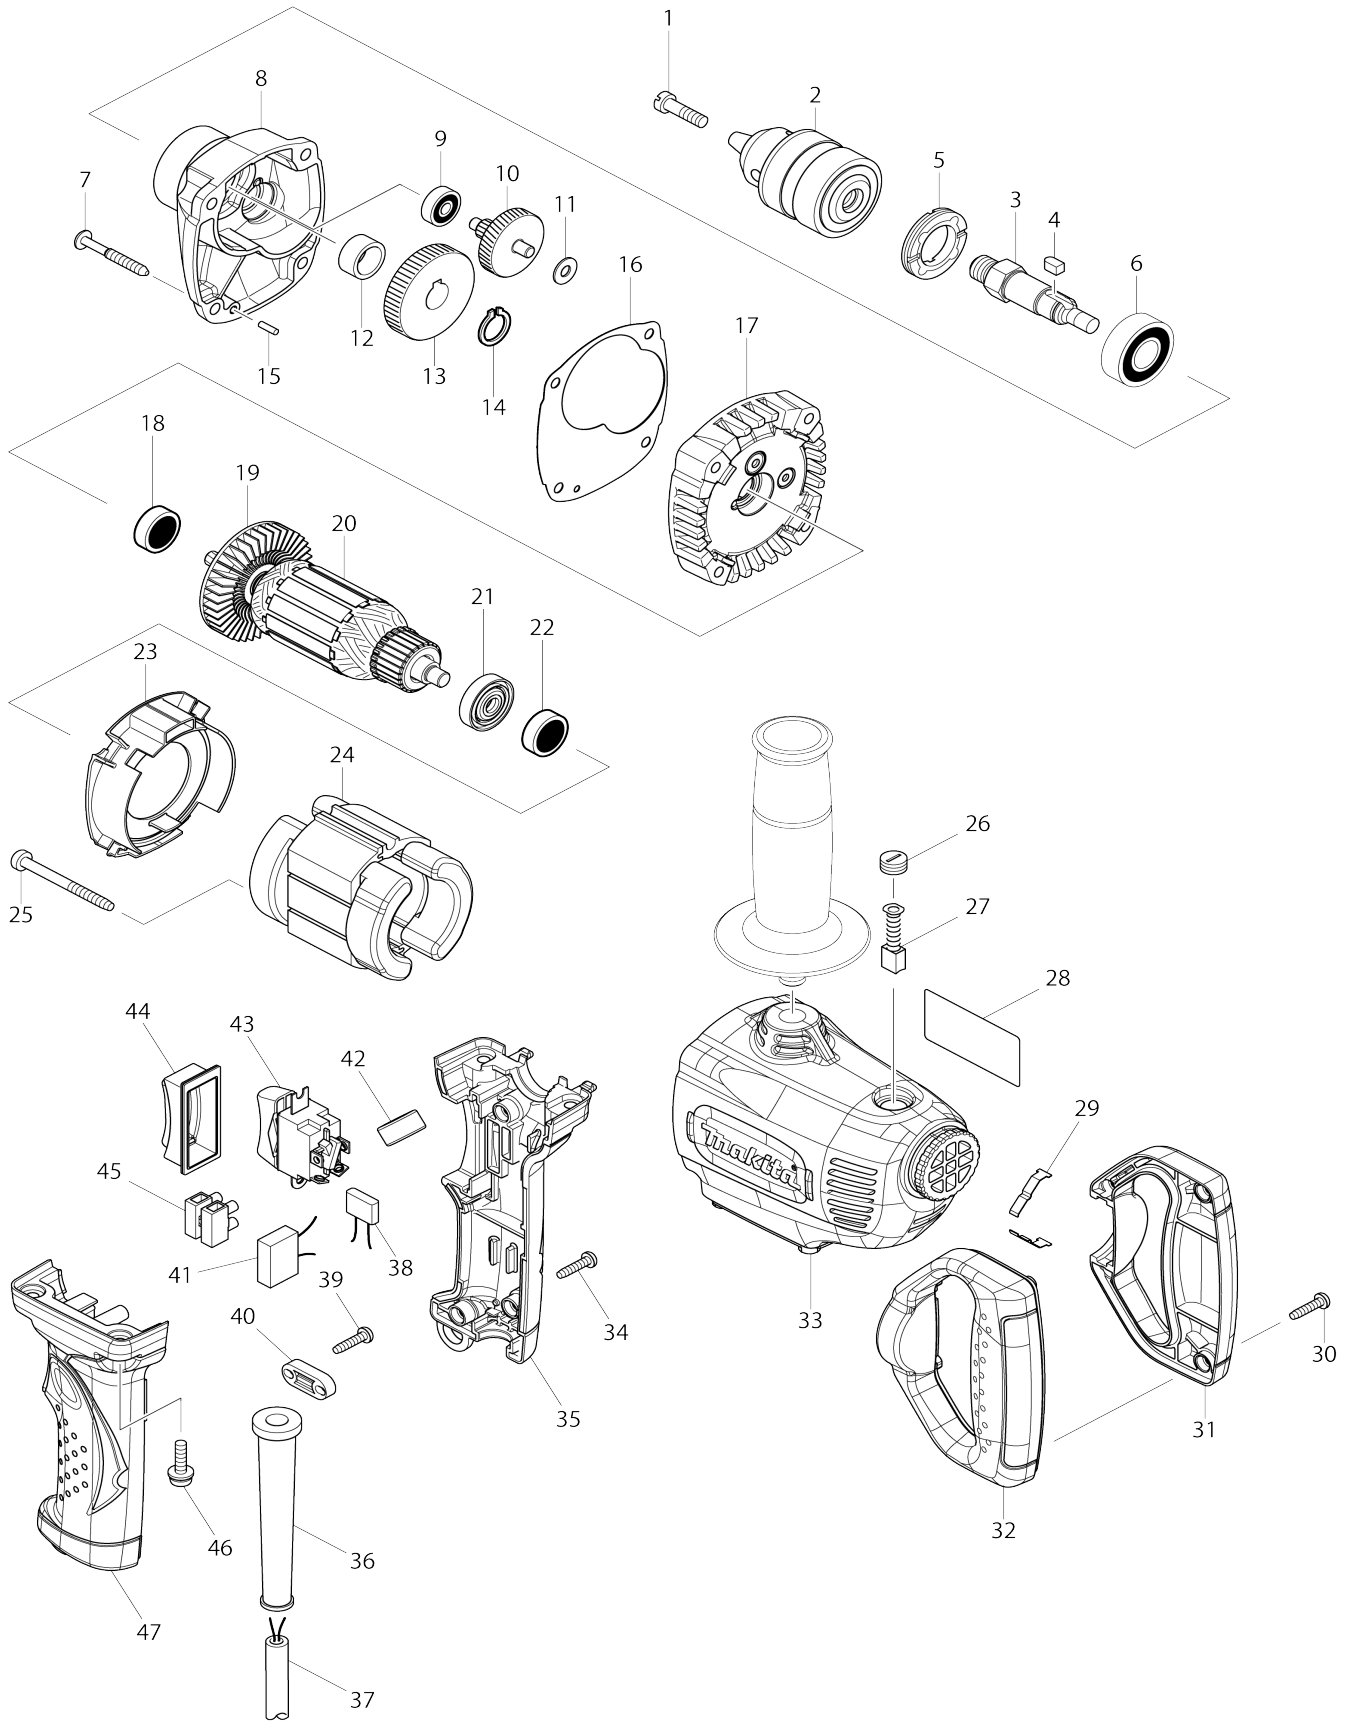

# Model No.DS4011 13MM DRILL

Model No.DS4011 13MM DRILL

Item No.	Parts No.	Description	Interchangability	Q'ty	New/Old	Note1	Note2
D10		COMPO-PARTS					
A05	197280-8	BATTERY BL1850B SET		2			
D10		COMPO-PARTS					
A05	197280-8	BATTERY BL1850B SET		2			
C40	345205-8	BRANCH CATCHER		1			
C50	911208-0	PAN HEAD SCREW M5X10		1			
C30	265181-9	+TRUSS HEAD SCREW M5X20		7			
C40	345205-8	BRANCH CATCHER		1			
C50	911208-0	PAN HEAD SCREW M5X10		1			
C40	345205-8	BRANCH CATCHER		1			
C50	911208-0	PAN HEAD SCREW M5X10		1			
001	251441-5	- FLAT HEAD SCREW M6X22		1			
002	193822-6	DRILL CHUCK S13		1			
C10	763430-3	CHUCK KEY S13		1			
003	325494-1	SPINDLE		1			
004	254211-1	KEY 5		1			
005	285807-7	BEARING RETAINER 22-36		1			
006	211206-7	BALL BEARING 6202LLB		1			
007	266211-9	TAPPING SCREW 5X40		4			
008	140620-9	GEAR HOUSING COMPLETE		1			
009	211016-2	BALL BEARING 626LLB		1			
010	226028-2	GEAR COMPLETE 7-41		1	*		
010-1	227A81-7	GEAR COMPLETE 7-41	S	1			
011	261008-1	FIBER WASHER 6		1			
012	257018-4	RING 15		1			
013	221261-1	SPUR GEAR 47		1			
014	961054-1	RETAINING RING S-14		1			
015	256180-2	PIN 3		1			
016	452066-0	GASKET		1			
017	140619-4	GEAR HOUSING COVER COMPLETE		1	*		
017-1	141R16-5	GEAR HOUSING COVER COMPLETE	S	1			
018	211031-6	BALL BEARING 608LLB		1			
019	241850-6	FAN 60		1			
020	513809-6	ARMATURE ASS'Y 240V		1			
D10		INC. 18,19,21,22					
021	681659-8	INSULATION WASHER		1			
022	211031-6	BALL BEARING 608LLB		1			
023	452063-6	BAFFLE PLATE		1			
024	520075-8	FIELD ASS'Y 240V		1			
C10	654100-4	RING TERMINAL		2			
C20	654555-3	CONNECTOR 34130		2			
025	266095-5	TAPPING SCREW 5X55		2	*		
025-1	266418-7	TAPPING SCREW 5X55	O	2			
026	643550-8	BRUSH HOLDER CAP 5-8		2			
027	191940-4	CARBON BRUSH CB-411		1			
028	868446-4	DS4011 NAME PLATE		1			