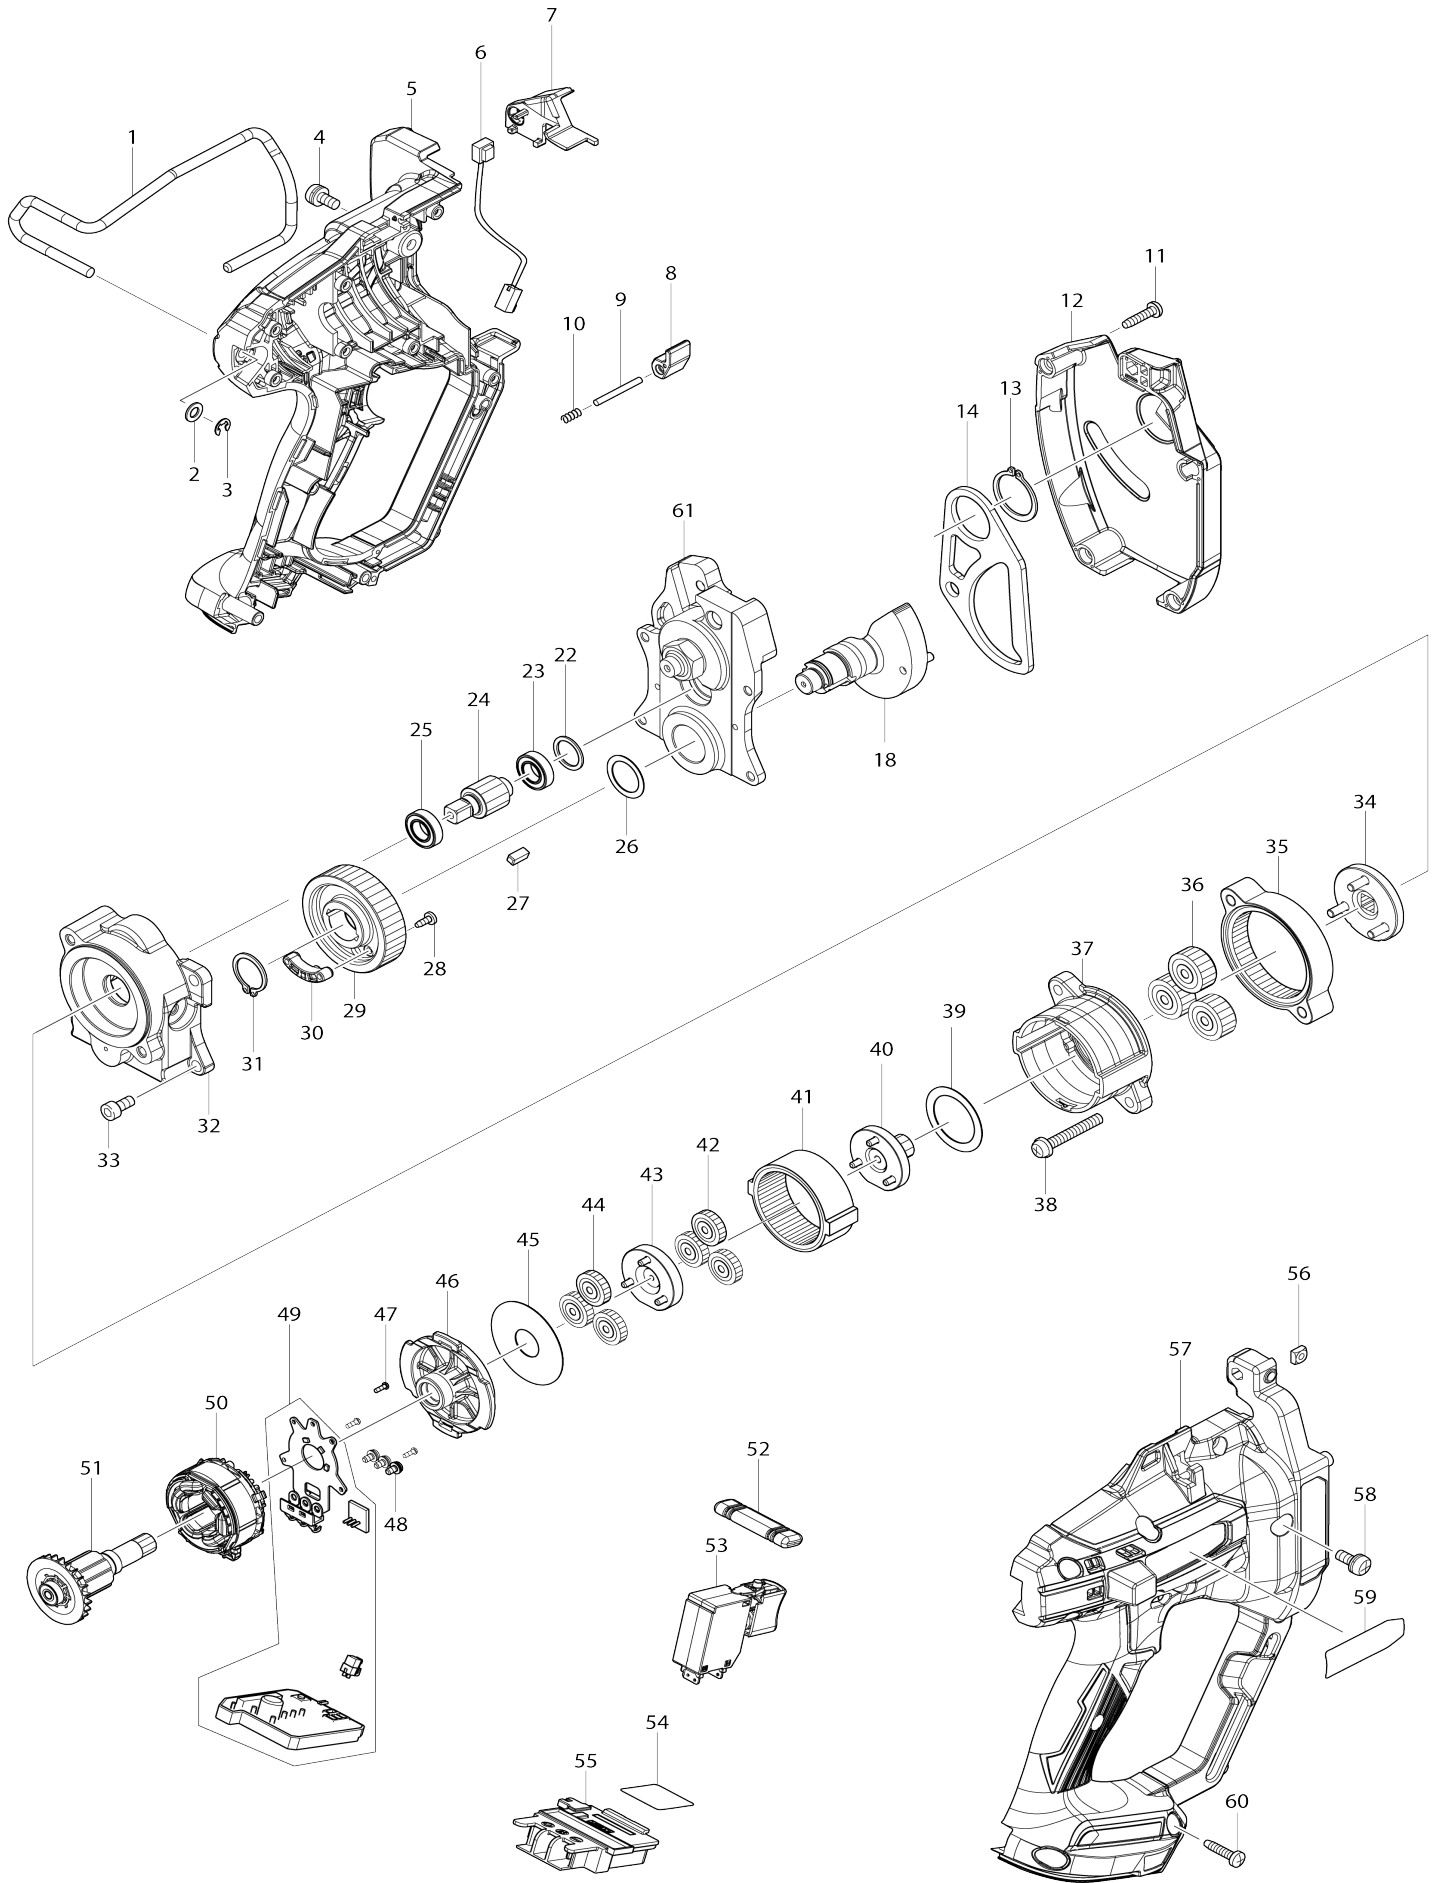

Model No.DSC102 CORDLESS THREADED ROD CUTTER

Model No.DSC102 CORDLESS THREADED ROD CUTTER

Item No.	Parts No.	Description	Interchangability	Q'ty	New/Old	Note1	Note2
001	281019-0	HOOK		1			
002	941102-2	FLAT WASHER 5		1			
003	961011-9	STOP RING E-4		1			
004	911213-7	PAN HEAD SCREW M5X12		1			
005	183J34-9	HOUSING SET		1			
C10	263002-9	RUBBER PIN 4		1			
C20	263005-3	RUBBER PIN 6		3			
C30	816U42-8	INDICATION LABEL		1			
C40	816V02-6	CAUTION LABEL		1			
D10		INC. 57					
006	620821-0	LED CIRCUIT		1			
007	458373-9	LED HOLDER		1			
008	458379-7	SCREW GUIDE		1			
009	256267-0	PIN 3		1			
010	231403-9	COMPRESSION SPRING 3		1			
011	265995-6	TAPPING SCREW 4X18		4			
012	140B24-7	FRONT COVER COMPLETE		1			
C10	816U44-4	CAUTION LABEL		1			
013	961104-2	RETAINING RING S-24		1			
014	347350-5	RETURN PLATE		1			
018	144986-9	CAM COMPLETE		1			
022	267447-3	FLAT WASHER 14		1			
023	211485-7	BALL BEARING 6800LLU		1	*		
023-1	210171-7	BALL BEARING 6800ZZ	O	1			
024	226168-6	SPUR GEAR 10C		1			
025	211485-7	BALL BEARING 6800LLU		1	*		
025-1	210171-7	BALL BEARING 6800ZZ	O	1			
026	253409-7	FLAT WASHER 17		1			
027	254202-2	KEY 4		2			
028	265954-0	TAPPING SCREW BIND PT3X8		2			
029	226169-4	SPUR GEAR 39		1			
030	144990-8	MAGNET HOLDER COMPLETE		1			
031	961057-5	RETAINING RING S-17		1			
032	144992-4	GEAR COVER COMLPETE		1			
033	922212-4	HEX. SOCKET HEAD BOLT M5X12		4			
034	144989-3	CARRIER COMPLETE		1			
035	226166-0	INTERNAL GEAR 48		1			
036	226165-2	SPUR GEAR 19		3			
037	458374-7	GEAR HOUSING		1			
038	911258-5	PAN HEAD SCREW M5X35		2			
039	253792-2	FLAT WASHER 26		1			
040	144988-5	SPUR GEAR 9 COMPLETE		1			
041	226164-4	INTERNAL GEAR 53		1			
042	226163-6	SPUR GEAR 21		3			
043	144987-7	SPUR GEAR 10B COMPLETE		1			
044	226163-6	SPUR GEAR 21		3			
045	253410-2	FLAT WASHER 15		1			