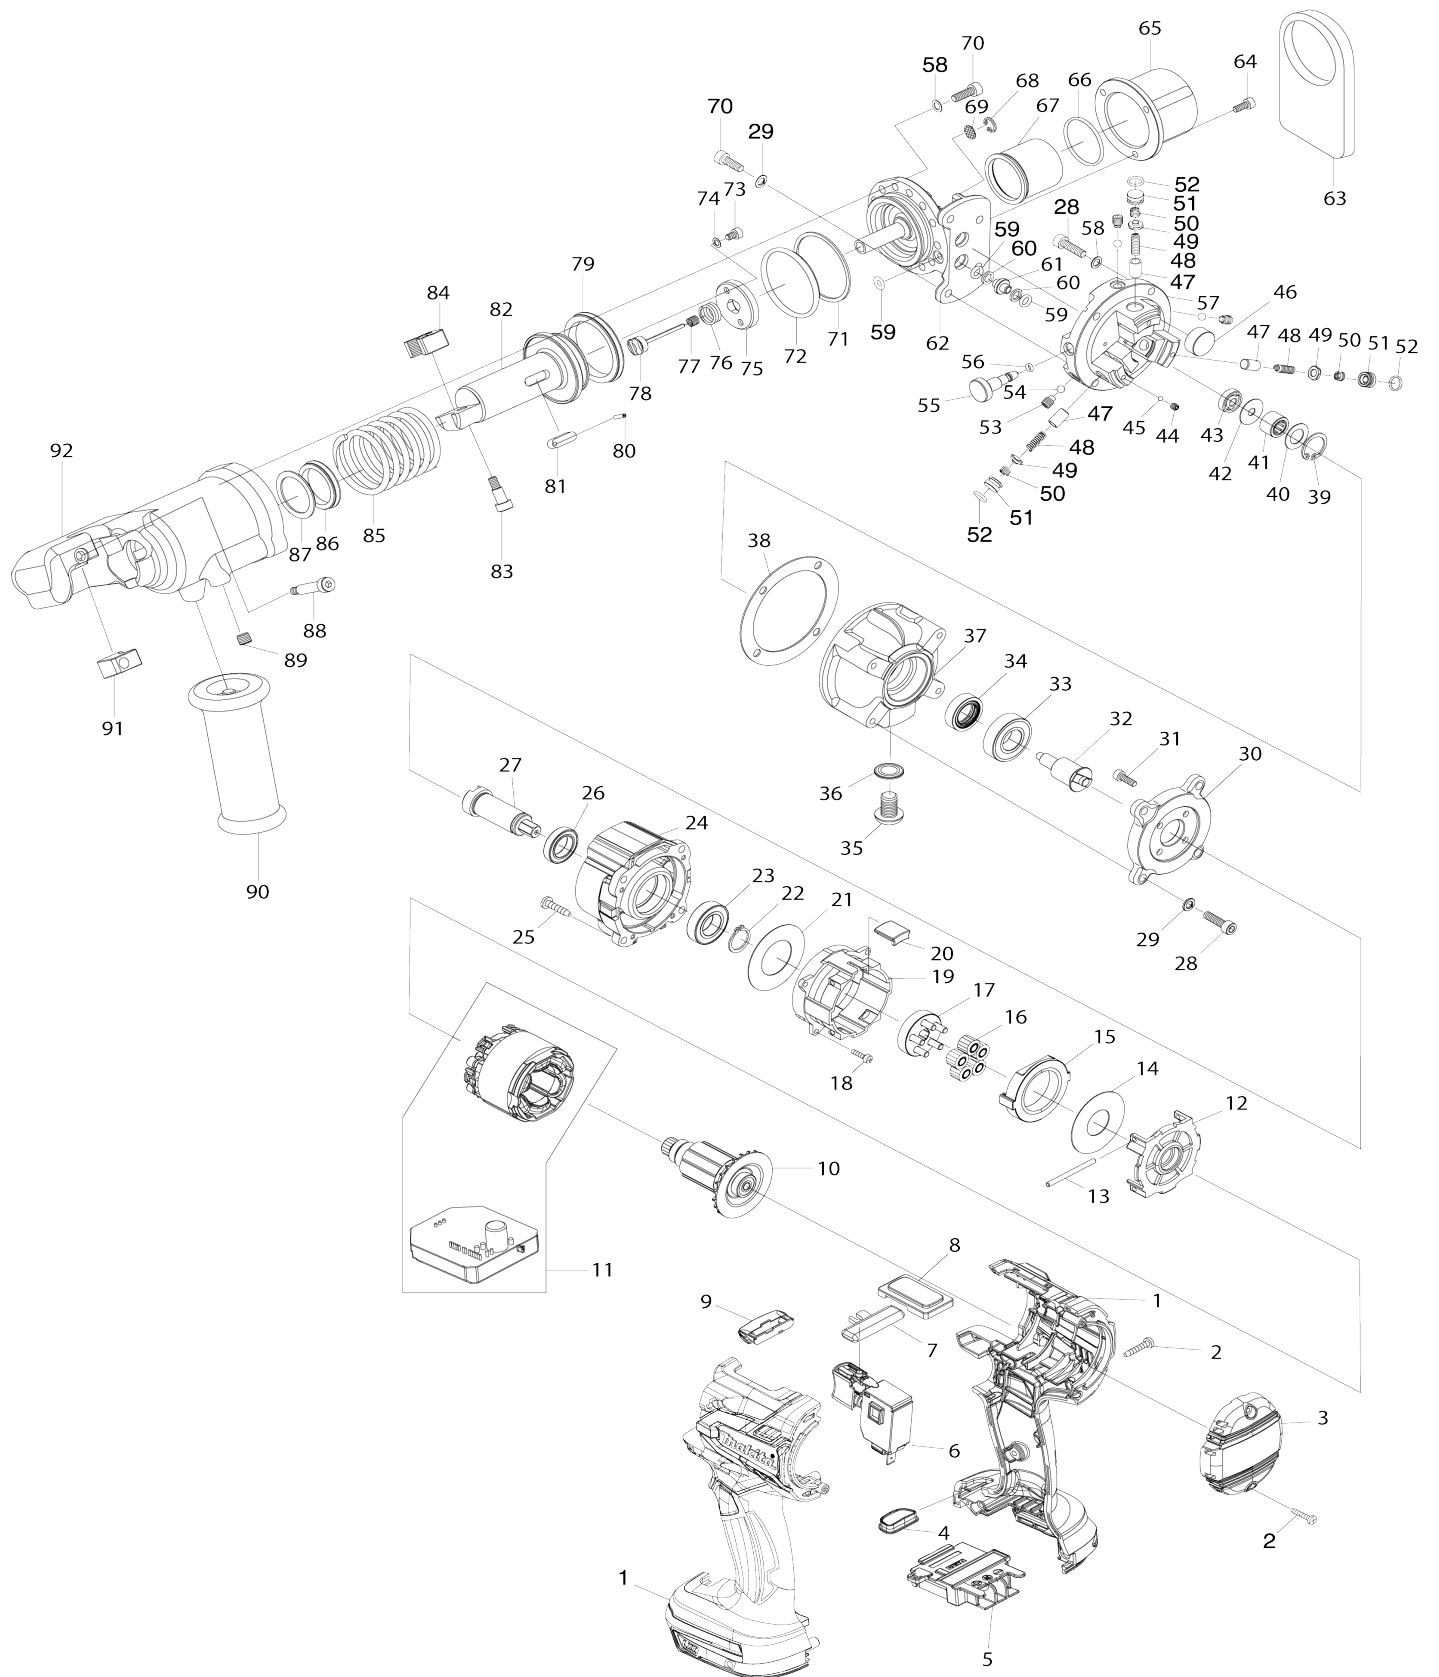

# Model No.DSC121 CORDLESS THREADED ROD CUTTER

Model No.DSC121 CORDLESS THREADED ROD CUTTER

Item No.	Parts No.	Description	Interchangability	Q'ty	New/Old	Note1	Note2
001	183C36-3	HOUSING SET		1			
C10	263005-3	RUBBER PIN 6		2			
002	266130-9	TAPPING SCREW BIND PT 3X16		9			
003	455011-4	REAR COVER		1			
004	142263-3	INDICATOR PANEL COMPLETE		1			
005	643874-2	TERMINAL		1			
006	650710-5	SWITCH C3JW-4B		1			
007	451162-1	LOCK LEVER		1	*		
007-1	413R94-8	LOCK LEVER	O	1			
008	457799-2	COVER		1			
009	620283-2	LED CIRCUIT		1			
010	619336-2	ROTOR		1			
011	629116-8	STATOR COMPLETE		1			
012	455005-9	MOTOR BRACKET		1			
013	256375-7	ROD 3		2			
014	253401-3	FLAT WASHER 18		1			
015	221558-8	INTERNAL SPUR GEAR 41		1			
016	226193-7	SPUR GEAR 13		5			
017	144591-2	CARRIER COMPLETE		1			
018	911017-7	PAN HEAD SCREW M3X12		4			
019	455006-7	GEAR CASE		1			
020	422168-6	RUBBER SEAL		1			
021	253888-9	FLAT WASHER 25		1			
022	961055-9	RETAINING RING S-15		1			
023	211234-2	BALL BEARING 6902LLB		1			
024	319616-3	GEAR HOUSING		1			
025	266326-2	TAPPING SCREW 4X18		4			
026	211233-4	BALL BEARING 6802LLB		1			
027	326996-0	SPINDLE		1			
028	SC07512050	HEX.SOCKET HEAD BOLT M5X18		8	*		
028-1	SC07512050	HEX.SOCKET HEAD BOLT M5X18	O	8			
029	SC07610030	SPRING WASHER 5		8	*		
029-1	SC07610030	SPRING WASHER 5	O	8			
030	SC03220120	MOTOR FLANGE		1			
031	SC07511080	BOLT HB4X12		4			
032	SC00000486	ECCENTRIC SHAFT T45417		1			
033	SC00000050	BALL BEARING 6002RU		1			
034	SC06504050	OIL SEAL UE15257		1			
035	SC07550100	HEX. SOCKET BUTTON BOLT HBB 10X		1			
036	SC00000489	SEAL WASHER		1			
037	SC03210040	PIMP CASE		1			
038	SC04601550	LINER B		1			
039	SC00000487	STOP RING H19		1			
040	SC00000465	NEEDLE BEARING HOLDER A T45 421		1			
041	SC00000466	NEEDLE BEARING #RNAF81510		1			
042	SC00000467	NEEDLE BEARING HOLDER B T45		1			