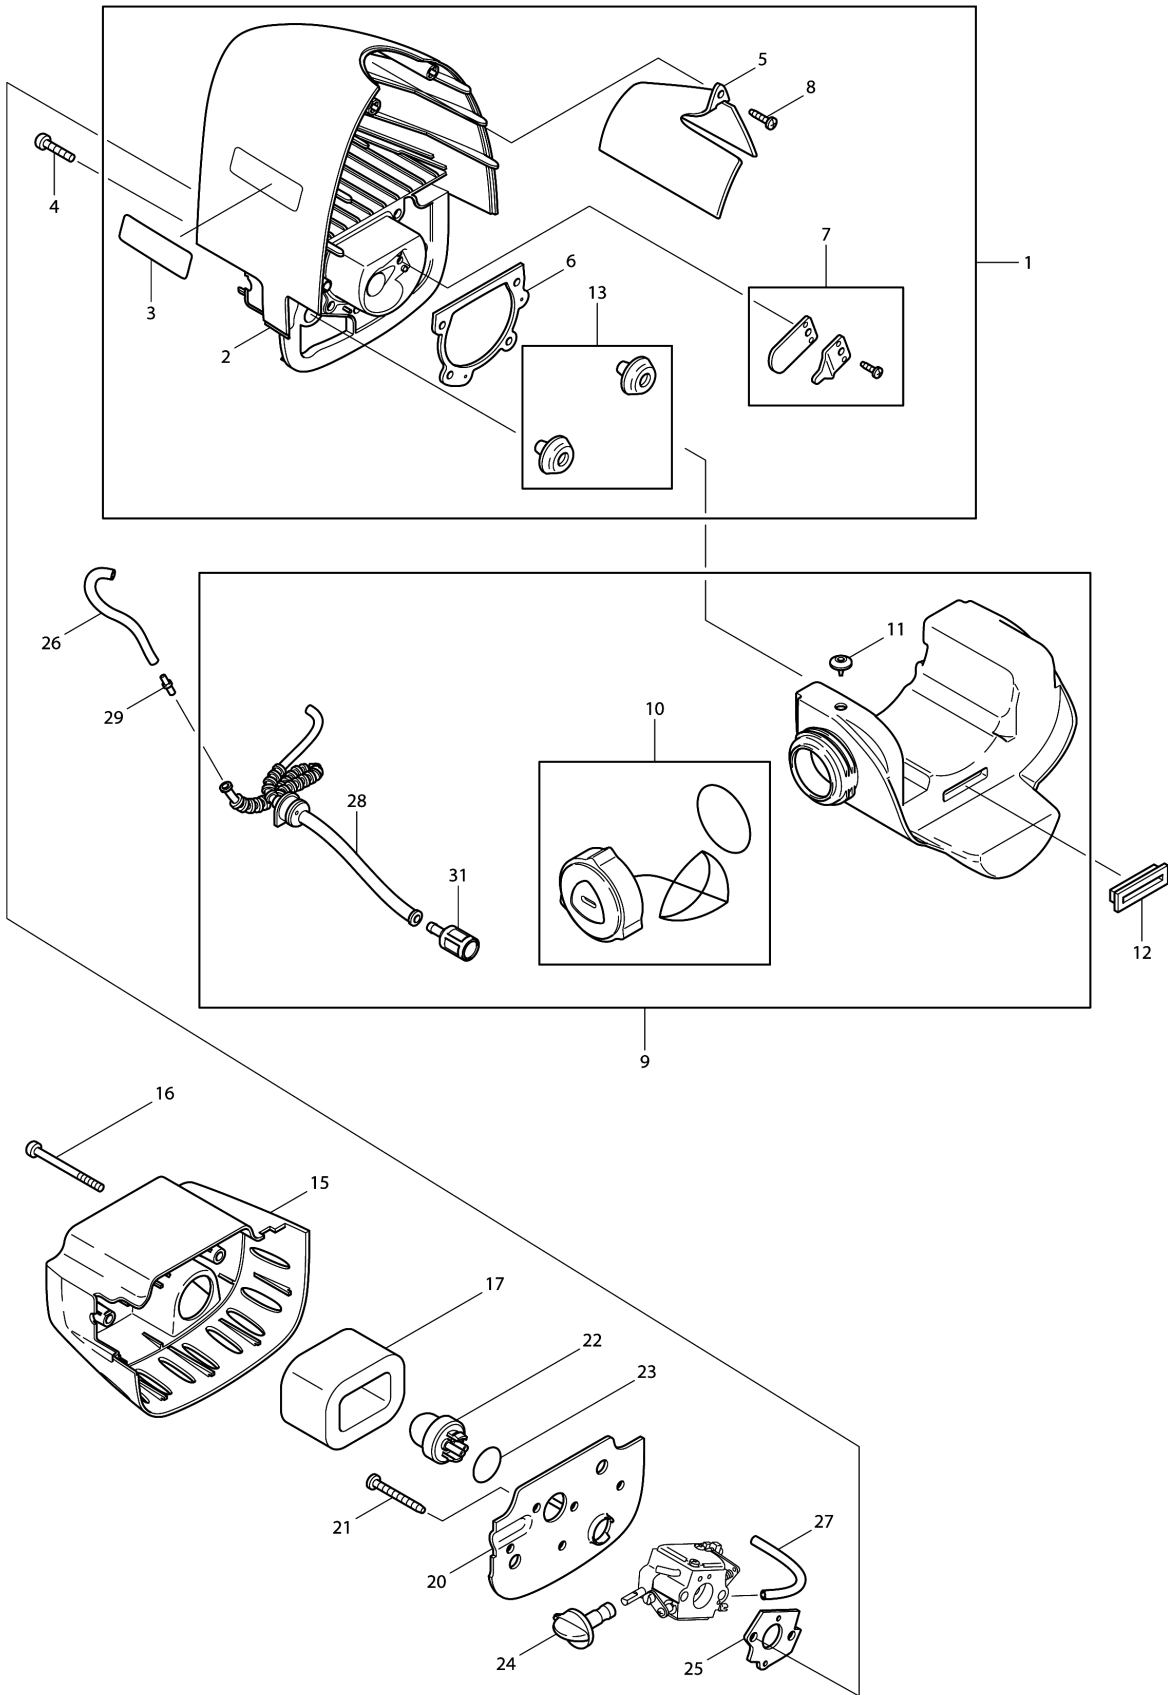

Model No.DST300 BRUSH CUTTER