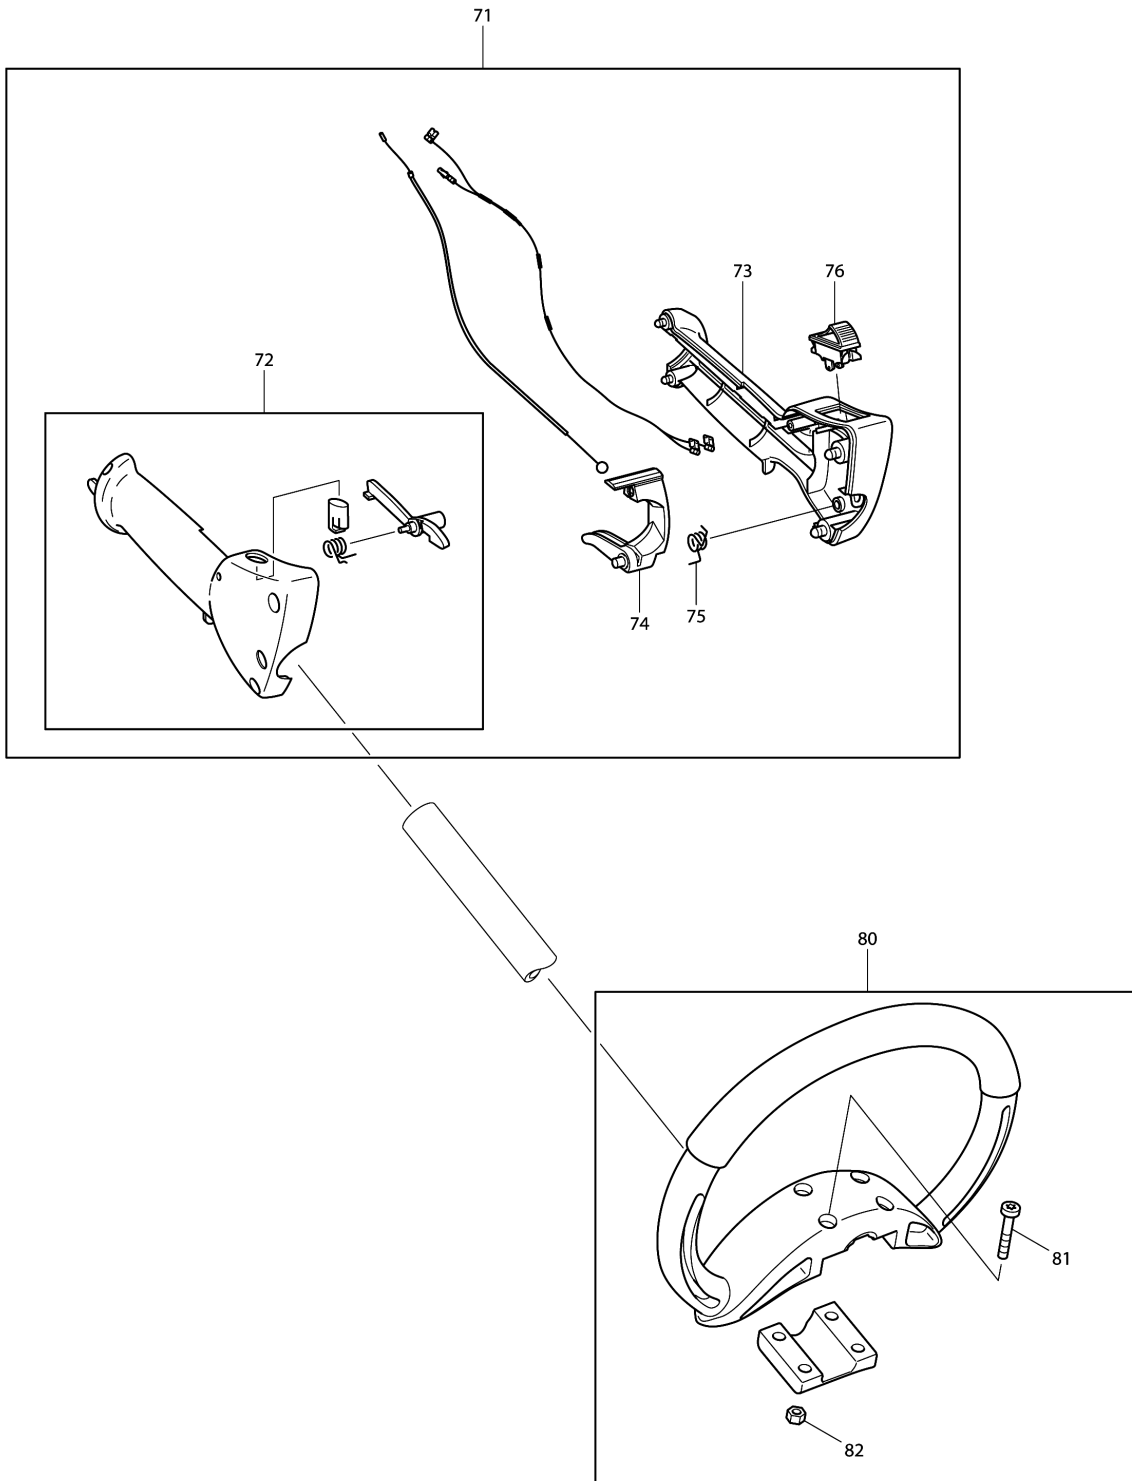

Model No.DST300 BRUSH CUTTER