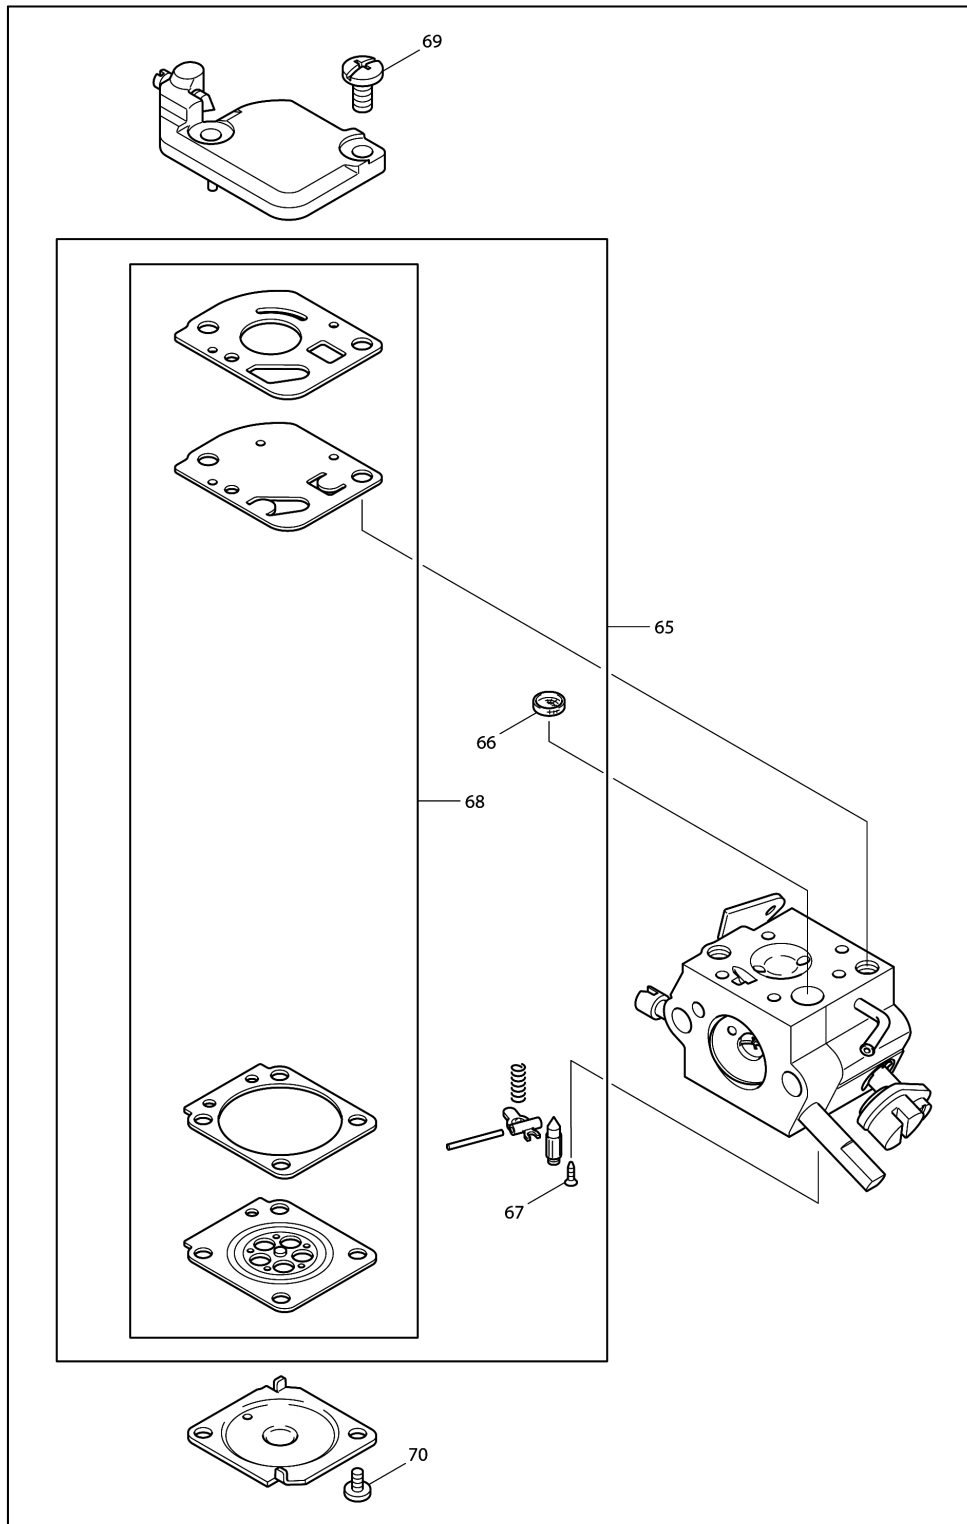

Model No.DST300 BRUSH CUTTER