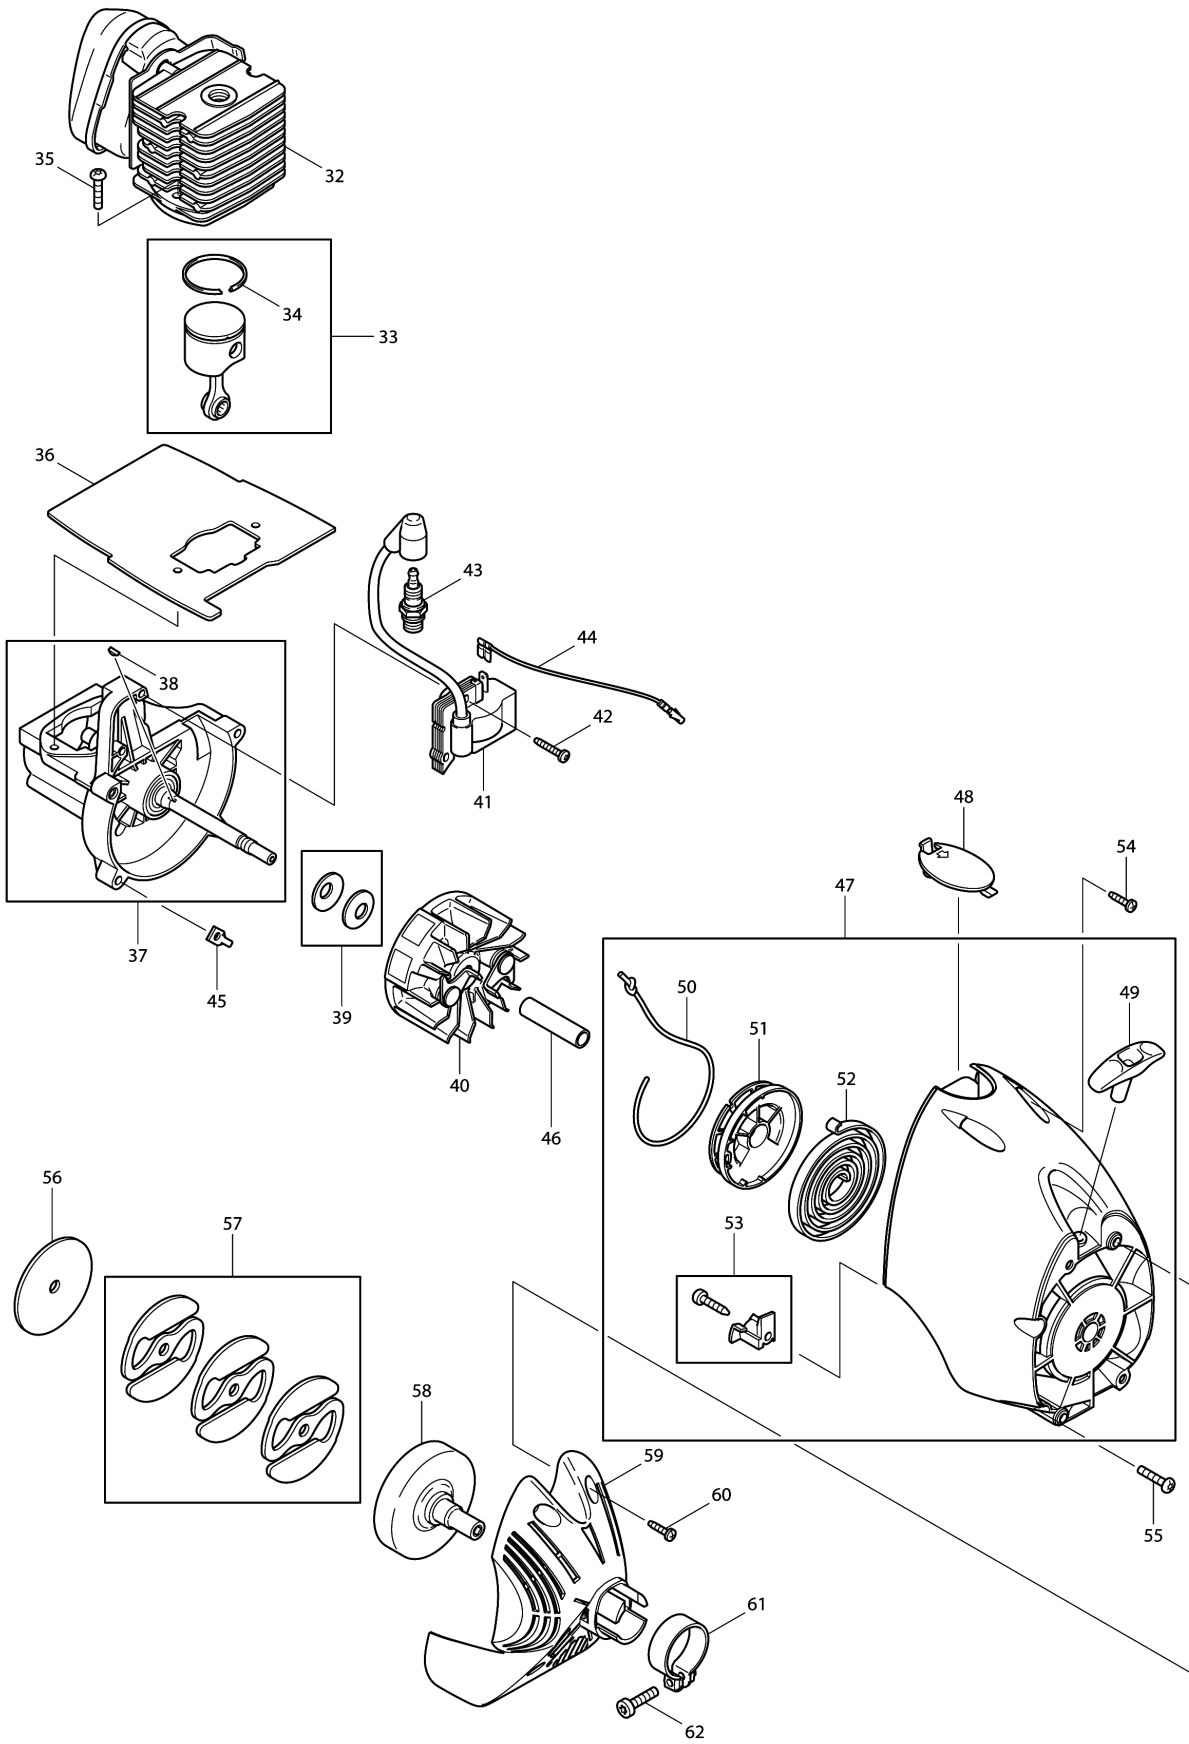

Model No.DST300 BRUSH CUTTER