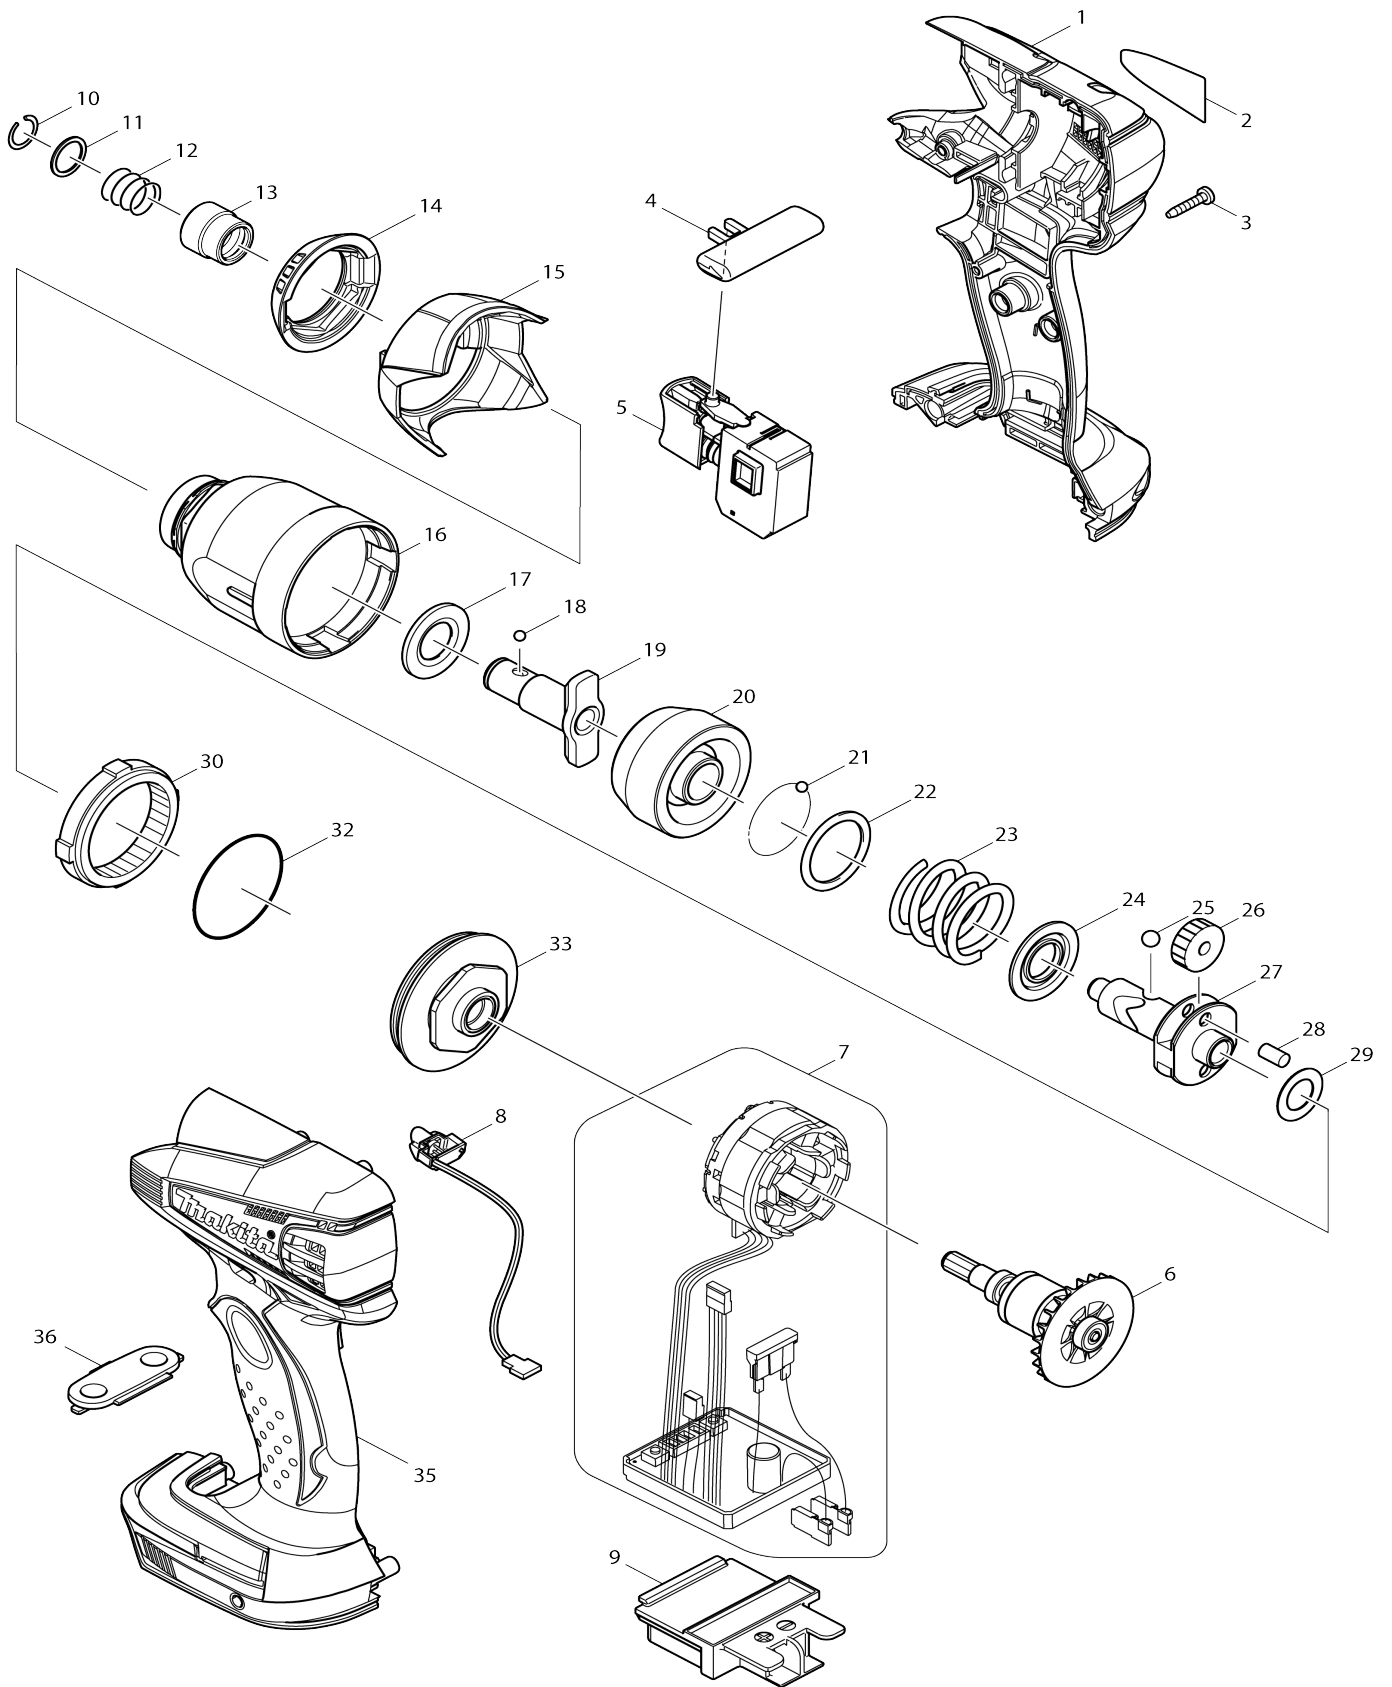

Model No.DTD145 CORDLESS IMPACT DRIVER

Model No.DTD145 CORDLESS IMPACT DRIVER

Item No.	Parts No.	Description	Interchangability	Q'ty	New/Old	Note1	Note2
001	188922-5	HOUSING SET		1			
C10	263005-3	RUBBER PIN 6		2			
D10		INC. 35					
002	815E65-7	Name plate DTD145		1			
003	266429-2	TAPPING SCREW 3X16		9			
004	419041-9	F/R CHANGE LEVER		1			
005	650632-9	SWITCH		1			
006	619239-0	ROTOR		1			
007	638723-6	STATOR UNIT		1			
C10	195262-4	CONTROLLER SET		1			
C20	194923-3	STATOR SET		1			
008	631829-9	LED CIRCUIT		1			
009	643833-6	TERMINAL		1			
010	231951-8	RING SPRING 11		1			
011	267085-1	FLAT WASHER 12		1			
012	233005-7	COMPRESSION SPRING 13		1			
013	324420-7	SLEEVE		1			
014	424362-6	BUMPER		1			
015	452294-7	HAMMER CASE COVER		1			
016	154590-6	HAMMER CASE COMPLETE		1			
017	261108-7	NYLON WASHER 14		1			
018	216001-0	STEEL BALL 3.5		2	*		
018-1	216040-0	STEEL BALL 3.5	O	2			
019	324432-0	ANVIL M		1			
020	325671-5	HAMMER		1			
021	216001-0	STEEL BALL 3.5		24	*		
021-1	216040-0	STEEL BALL 3.5	O	24			
022	267175-0	FLAT WASHER 24		1			
023	234082-2	COMPRESSION SPRING 25		1			
024	267766-7	CUP WASHER 14		1			
025	216011-7	STEEL BALL 5.6		2			
026	227233-4	SPUR GEAR 22		2	*		
026-1	227362-3	SPUR GEAR 22	<	2			
027	324552-0	SPINDLE		1			
028	256253-1	PIN 5		2			
029	267212-0	FLAT WASHER 12		1			
030	227150-8	INTERNAL GEAR 51		1			
032	213507-9	O RING 40		1			
033	158145-9	BEARING BOX COMPLETE		1			
035	188922-5	HOUSING SET		1			
C10	263005-3	RUBBER PIN 6		2			
D10		INC. 1					
036	140574-0	SWITCH PLATE COMPLETE		1			
A01	266622-8	+ TRUSS HEAD SCREW M4X12		1			
A02	346317-0	HOOK		1			
A03	***DC18RC	DC18RC FAST CHARGER		1			
A04	194204-5	BATTERY BL1830 SET		2	*		