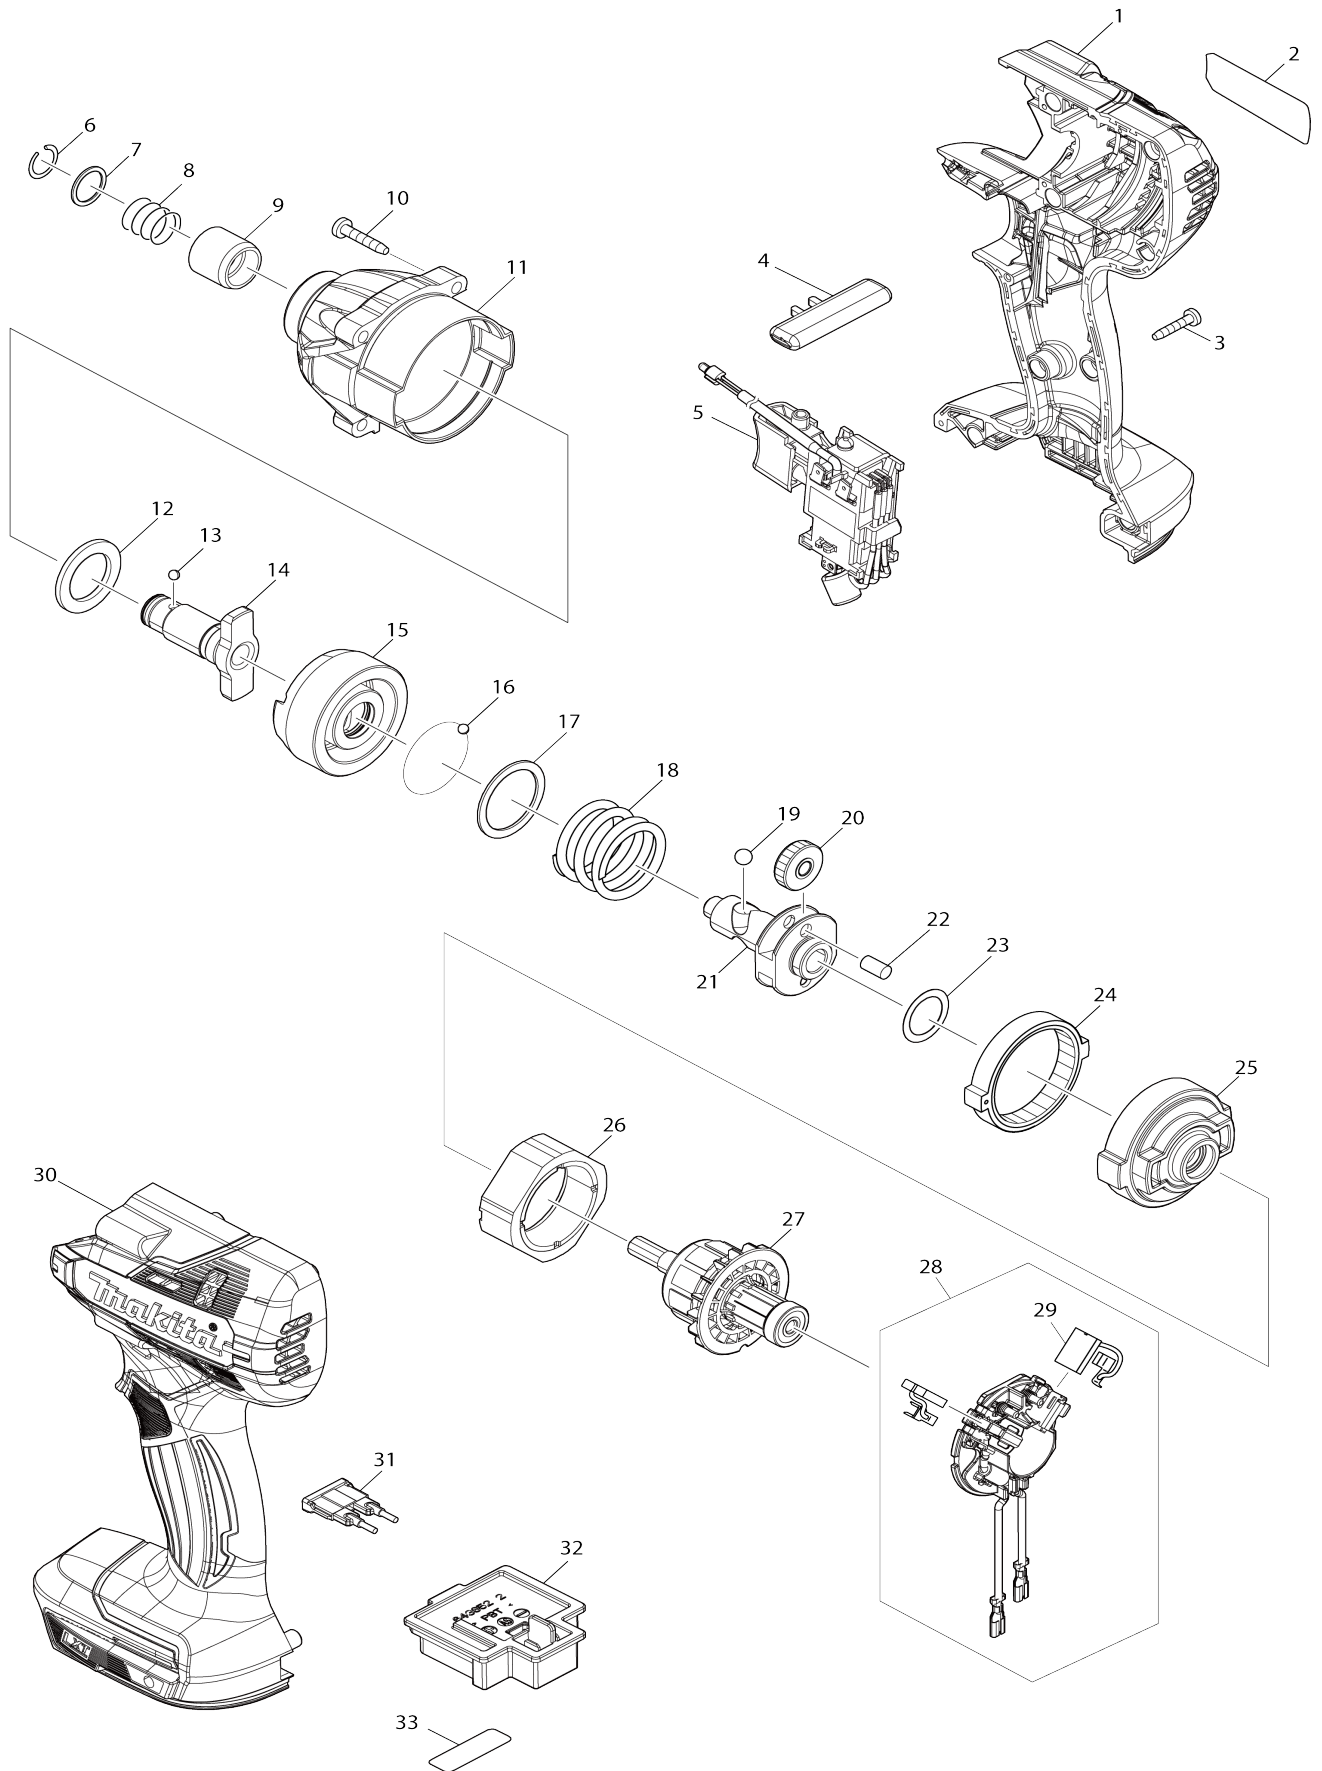

Model No.DTD156 CORDLESS IMPACT DRIVER

A02	266622-8	+ TRUSS HEAD SCREW M4X12		1			
-----	----------	--------------------------	--	---	--	--	--

Please state Parts No. when your order.

Print Date 16/10/2023