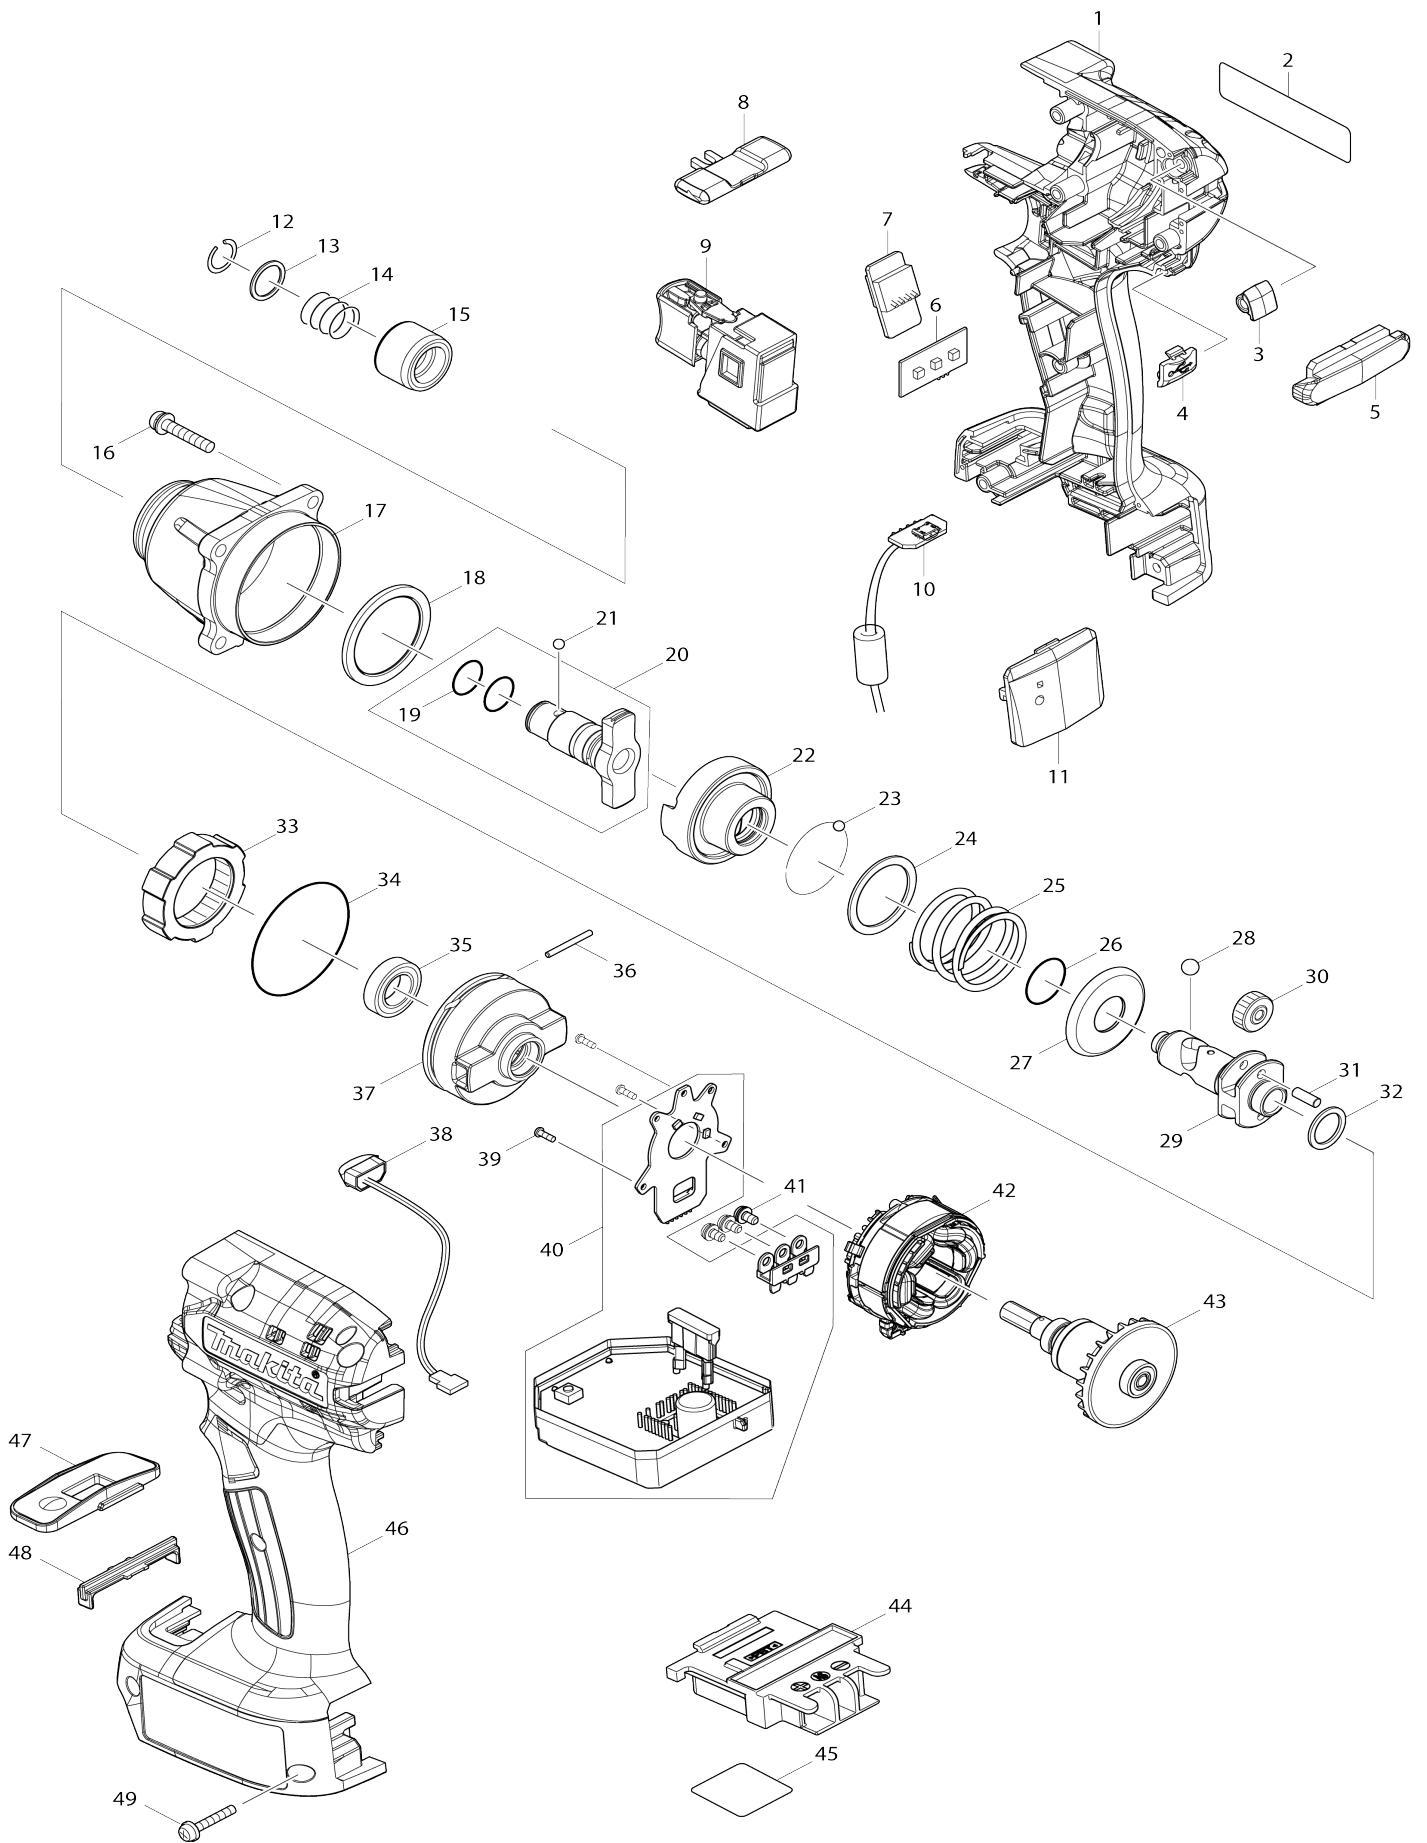

# Model No.DTDA070 CORDLESS IMPACT DRIVER

031	256173-9	PIN 3.5		2		
032	267104-3	FLAT WASHER 12		1		
033	226895-5	INTERNAL GEAR 39		1		
034	213561-3	O RING 42		1		
035	211136-2	BALL BEARING 6801LLB		1		
036	256555-5	PIN 2		2		
037	459400-5	INTERNAL GEAR CASE		1		
038	620521-2	LED CIRCUIT		1		
039	266490-9	TAPPING SCREW PT 2X6		3		
040	620A29-2	CONTROLLER		1	*	
040-1	620P75-5	CONTROLLER	<	1		
041	652069-6	FLAT HEAD SCREW M3X6		3		
042	629417-4	STATOR		1		
043	619572-0	ROTOR		1		
044	643850-6	TERMINAL		1		
045	855U31-8	DTDA070 SERIAL NO. LABEL		1		
046	183M41-0	HOUSING SET		1	*	
C10	263005-3	RUBBER PIN 6		2	*	
C20	931002-4	HEX. NUT M3		7	*	
D10		INC. 1				
046-1	183P02-8	HOUSING SET	<	1	*	
C10	263005-3	RUBBER PIN 6		2	*	
C20	931002-4	HEX. NUT M3		7	*	
D10		INC. 1				
046-2	183M41-0	HOUSING SET	<	1		
C10	263005-3	RUBBER PIN 6		2		
C20	931002-4	HEX. NUT M3		7		
D10		INC. 1				
047	140L10-8	SWITCH PLATE WHITE COMPLET E		1		
C10	819J53-6	INDICATION LABEL WHITE		1		
048	459424-1	STOPPER		1		
049	251581-9	PAN HEAD SCREW M3X20		7		
F10	197709-4	BATTERY BL1460B SET		1		
F11	197710-9	BATTERY BL1460B SET		1		

Please state Parts No. when your order.

Print Date 02/16/2024