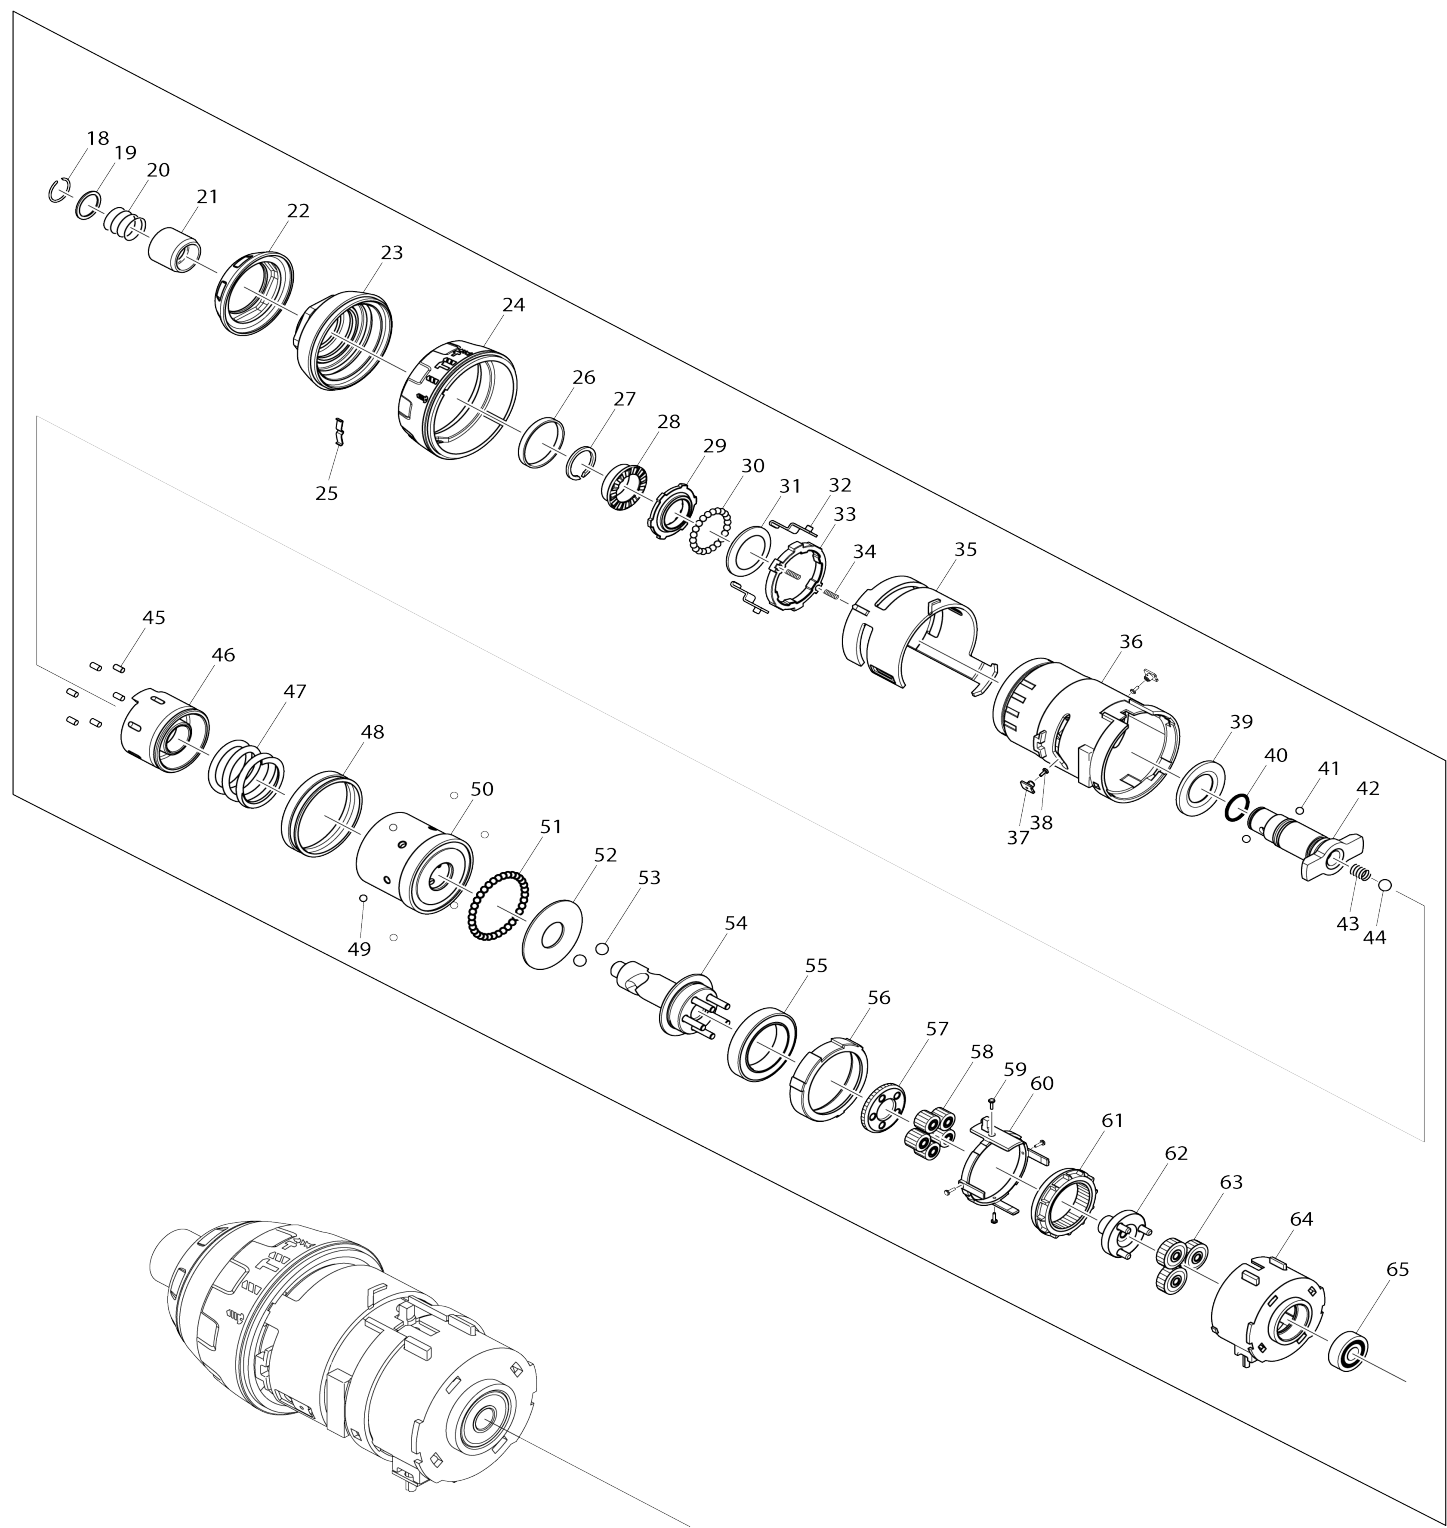

Model No.DTP131 CORDLESS 4 MODE IMPACT DRIVER

Model No.DTP131 CORDLESS 4 MODE IMPACT DRIVER

Model No.DTP131 CORDLESS 4 MODE IMPACT DRIVER

Item No.	Parts No.	Description	Interchangability	Q'ty	New/Old	Note1	Note2
001	187266-0	HOUSING SET		1			
C10	263005-3	RUBBER PIN 6		2			
D10		INC. 15					
002	815T63-1	DTP131 NAME PLATE		1			
003	266130-9	TAPPING SCREW BIND PT 3X16		9			
004	126105-9	SPEED CHANGE LEVER ASSEMBLY		1			
C10	234232-9	COMPRESSION SPRING 3		2			
005	419041-9	F/R CHANGE LEVER		1			
006	650673-5	SWITCH C3JW-1A		1			
007	126341-7	IMPACT ASSEMBLY M		1			
D10		INC. 18-65					
008	638958-9	SWITCH UNIT		1			
009	638959-7	SWITCH UNIT		1			
010	638898-1	STATOR COMPLETE		1			
D10		INC. 8,9					
011	619292-6	ROTOR		1			
012	620092-9	LED CIRCUIT		1			
013	643850-6	TERMINAL		1			
014	141268-0	SWITCH PLATE COMPLETE		1			
015	187266-0	HOUSING SET		1			
C10	263005-3	RUBBER PIN 6		2			
D10		INC. 1					
018	231951-8	RING SPRING 11		1			
019	267085-1	FLAT WASHER 12		1			
020	233005-7	COMPRESSION SPRING 13		1			
021	324420-7	SLEEVE		1			
022	424485-0	BAMPER		1			
023	135505-2	HAMMER CASE ASS'Y		1			
024	453321-3	CHANGE RING		1			
025	232272-1	LEAF SPRING		1			
026	257809-3	SLEEVE 24		1			
027	961085-0	RETAINING RING WR-15		1			
028	223175-0	CAM A		1			
029	223176-8	CAM B		1			
030	216019-1	STEEL BALL 3		22			
031	267839-6	CUP WASHER		1			
032	346560-1	HAMMER CHANGE PLATE		2			
033	313227-6	HAMMER CHANGE RING		1			
034	234231-1	COMPRESSION SPRING 2		2			
035	453320-5	CHANGE CASE		1			
036	135504-4	GEAR CASE ASS'Y		1			
037	453324-7	PIN GUIDE		2			
038	256537-7	FLAT FILLISTER HD. PIN 1.2-3.5		2			
039	261130-4	NYLON WASHER 15		1			
040	213166-9	O RING 12.5		1			
041	216001-0	STEEL BALL 3.5		2			
042	326126-3	ANVIL M		1			