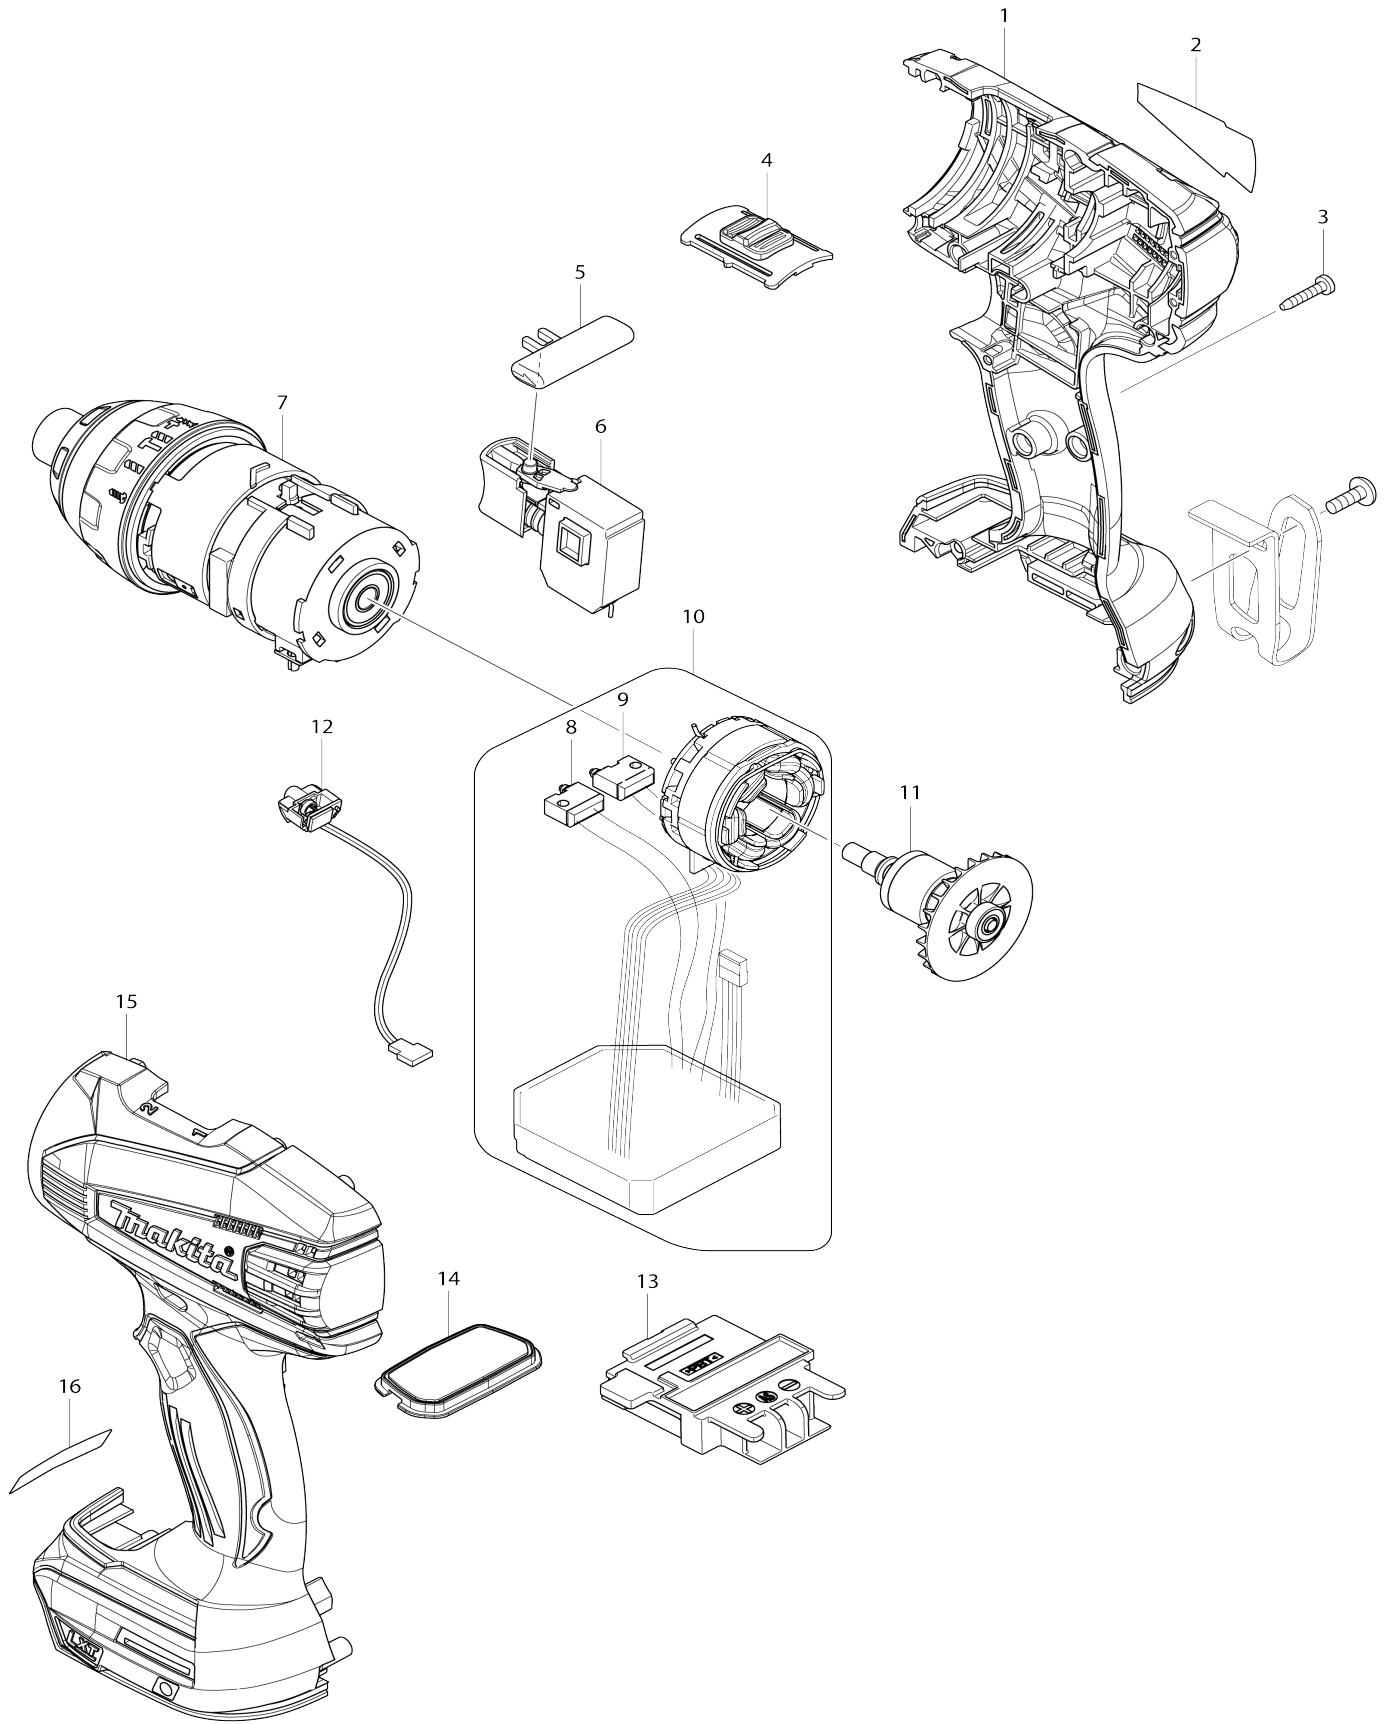

Model No.DTP131 CORDLESS 4 MODE IMPACT DRIVER

Model No.DTP131 CORDLESS 4 MODE IMPACT DRIVER

Model No.DTP131 CORDLESS 4 MODE IMPACT DRIVER

Item No.	Parts No.	Description	Interchangability	Q'ty	New/Old	Note1	Note2
001	187266-0	HOUSING SET		1			
C10	263005-3	RUBBER PIN 6		2			
D10		INC. 15					
002	815T63-1	DTP131 NAME PLATE		1			
003	266130-9	TAPPING SCREW BIND PT 3X16		9			
004	126105-9	SPEED CHANGE LEVER ASSEMBLY		1			
C10	234232-9	COMPRESSION SPRING 3		2			
005	419041-9	F/R CHANGE LEVER		1			
006	650673-5	SWITCH C3JW-1A		1			
007	126341-7	IMPACT ASSEMBLY M		1			
D10		INC. 18-65					
008	638958-9	SWITCH UNIT		1			
009	638959-7	SWITCH UNIT		1			
010	638898-1	STATOR COMPLETE		1			
D10		INC. 8,9					
011	619292-6	ROTOR		1			
012	620092-9	LED CIRCUIT		1			
013	643850-6	TERMINAL		1			
014	141268-0	SWITCH PLATE COMPLETE		1			
015	187266-0	HOUSING SET		1			
C10	263005-3	RUBBER PIN 6		2			
D10		INC. 1					
018	231951-8	RING SPRING 11		1			
019	267085-1	FLAT WASHER 12		1			
020	233005-7	COMPRESSION SPRING 13		1			
021	324420-7	SLEEVE		1			
022	424485-0	BAMPER		1			
023	135505-2	HAMMER CASE ASS'Y		1			
024	453321-3	CHANGE RING		1			
025	232272-1	LEAF SPRING		1			
026	257809-3	SLEEVE 24		1			
027	961085-0	RETAINING RING WR-15		1			
028	223175-0	CAM A		1			
029	223176-8	CAM B		1			
030	216019-1	STEEL BALL 3		22			
031	267839-6	CUP WASHER		1			
032	346560-1	HAMMER CHANGE PLATE		2			
033	313227-6	HAMMER CHANGE RING		1			
034	234231-1	COMPRESSION SPRING 2		2			
035	453320-5	CHANGE CASE		1			
036	135504-4	GEAR CASE ASS'Y		1			
037	453324-7	PIN GUIDE		2			
038	256537-7	FLAT FILLISTER HD. PIN 1.2-3.5		2			
039	261130-4	NYLON WASHER 15		1			
040	213166-9	O RING 12.5		1			
041	216001-0	STEEL BALL 3.5		2			
042	326126-3	ANVIL M		1			