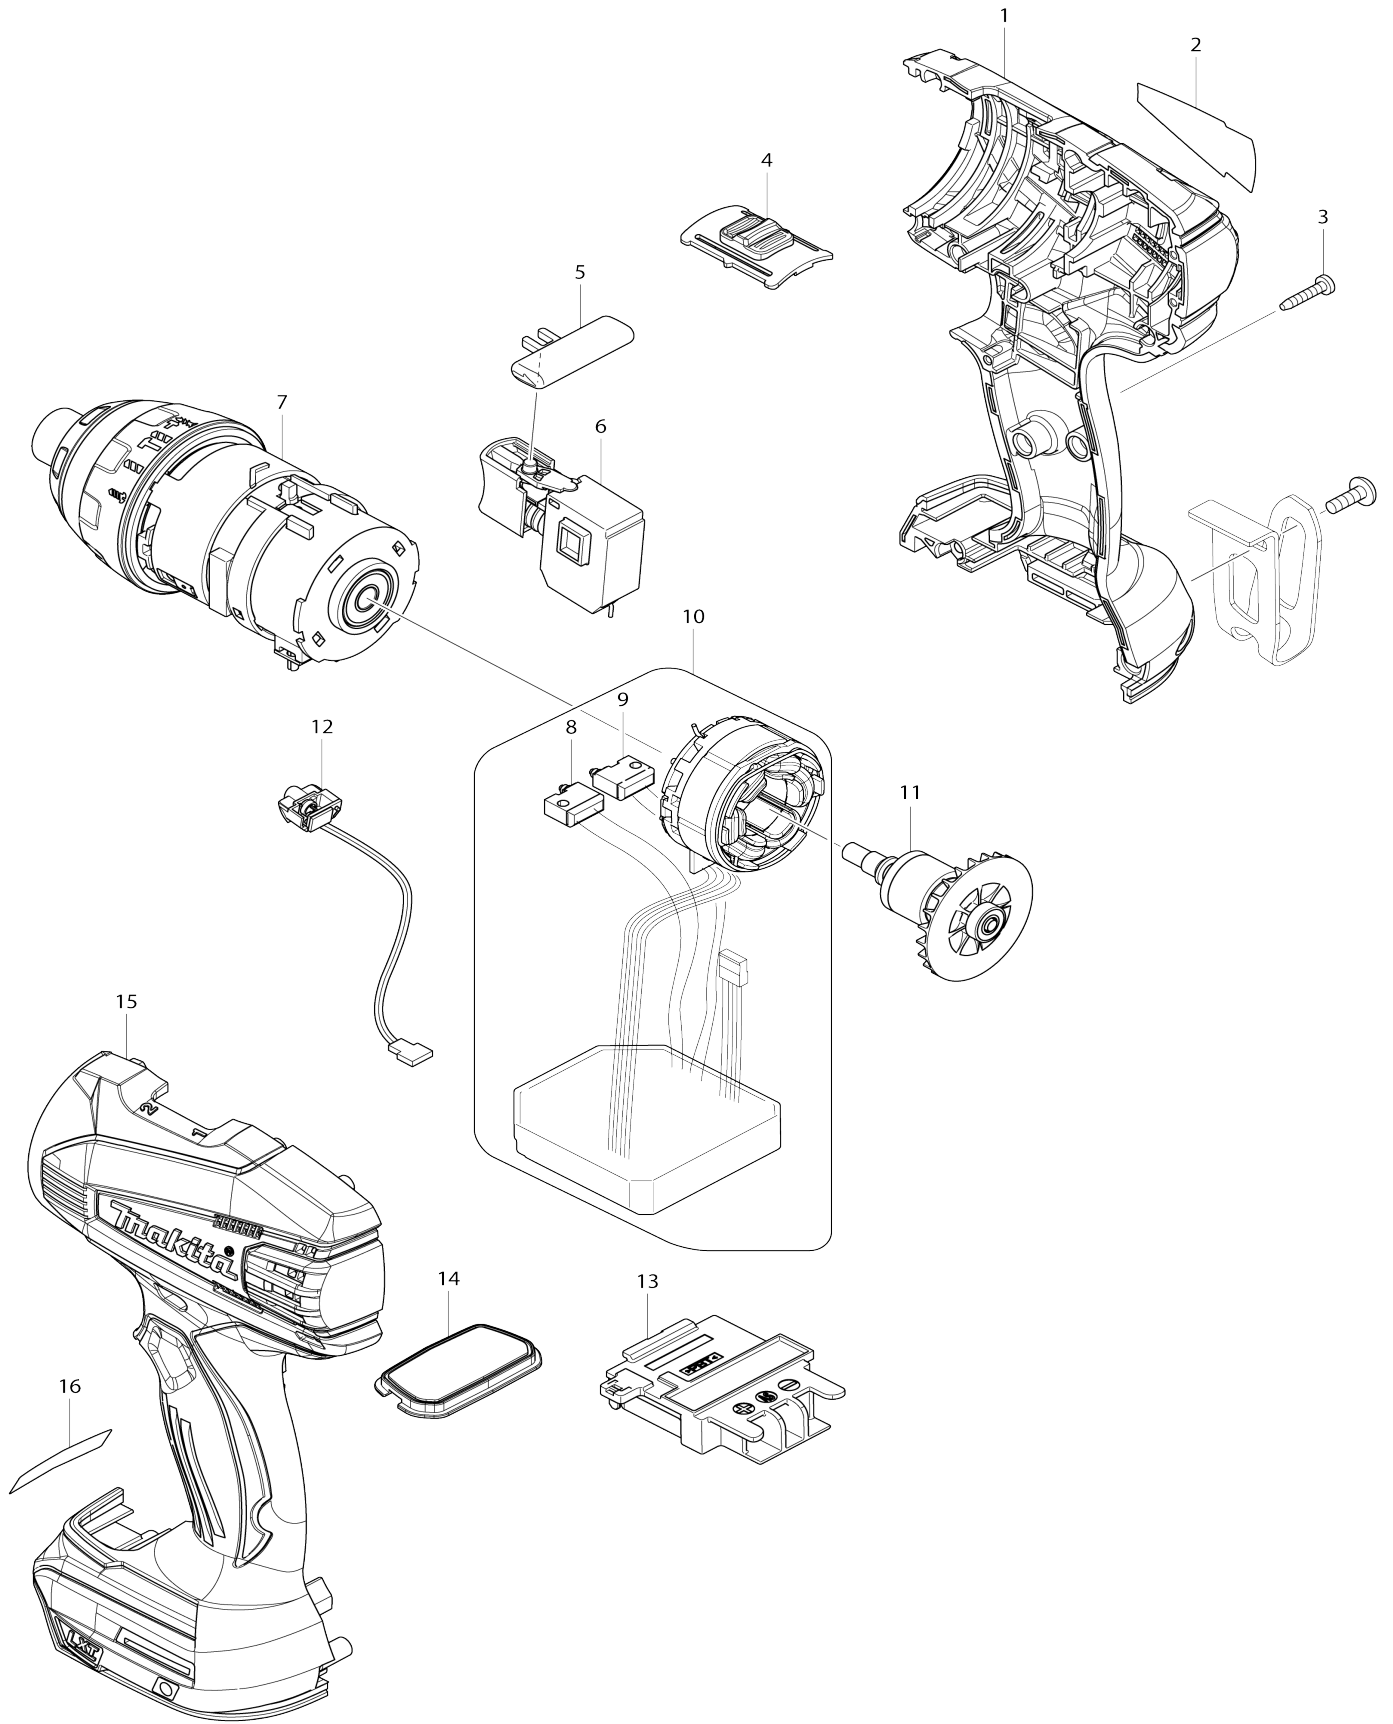

# Model No.DTP141 CORDLESS 4 MODE IMPACT DRIVER

# Model No. DTP141 CORDLESS 4 MODE IMPACT DRIVER

Model No.DTP141 CORDLESS 4 MODE IMPACT DRIVER

Item No.	Parts No.	Description	Interchangability	Q'ty	New/Old	Note1	Note2
001	187269-4	HOUSING SET		1			
C10	263005-3	RUBBER PIN 6		2			
D10		INC. 15					
002	815U19-0	DTP141 NAME PLATE		1			
003	266130-9	TAPPING SCREW BIND PT 3X16		9			
004	126105-9	SPEED CHANGE LEVER ASSEMBLY		1			
C10	234232-9	COMPRESSION SPRING 3		2			
005	419041-9	F/R CHANGE LEVER		1			
006	650673-5	SWITCH C3JW-1A		1			
007	126341-7	IMPACT ASSEMBLY M		1			
D10		INC. 18-65					
008	638958-9	SWITCH UNIT		1			
009	638959-7	SWITCH UNIT		1			
010	638899-9	STATOR COMPLETE		1			
D10		INC. 8,9					
011	619292-6	ROTOR		1			
012	620092-9	LED CIRCUIT		1			
013	643860-3	TERMINAL		1			
014	141268-0	SWITCH PLATE COMPLETE		1			
015	187269-4	HOUSING SET		1			
C10	263005-3	RUBBER PIN 6		2			
D10		INC. 1					
018	231951-8	RING SPRING 11		1			
019	267085-1	FLAT WASHER 12		1			
020	233005-7	COMPRESSION SPRING 13		1			
021	324420-7	SLEEVE		1			
022	424485-0	BAMPER		1			
023	135505-2	HAMMER CASE ASS'Y		1			
024	453321-3	CHANGE RING		1			
025	232272-1	LEAF SPRING		1			
026	257809-3	SLEEVE 24		1			
027	961085-0	RETAINING RING WR-15		1			
028	223175-0	CAM A		1			
029	223176-8	CAM B		1			
030	216019-1	STEEL BALL 3		22			
031	267839-6	CUP WASHER		1			
032	346560-1	HAMMER CHANGE PLATE		2			
033	313227-6	HAMMER CHANGE RING		1			
034	234231-1	COMPRESSION SPRING 2		2			
035	453320-5	CHANGE CASE		1			
036	135504-4	GEAR CASE ASS'Y		1			
037	453324-7	PIN GUIDE		2			
038	256537-7	FLAT FILLISTER HD. PIN 1.2-3.5		2			
039	261130-4	NYLON WASHER 15		1			
040	213166-9	O RING 12.5		1			
041	216001-0	STEEL BALL 3.5		2			
042	326126-3	ANVIL M		1			

A08	804F14-5	DTP141ZJ PLASTIC CASE LABEL		2			
A09	804F22-6	DTP141ZJ INDICATION LABEL		1			

Please state Parts No. when your order.

Print Date 17/10/2023