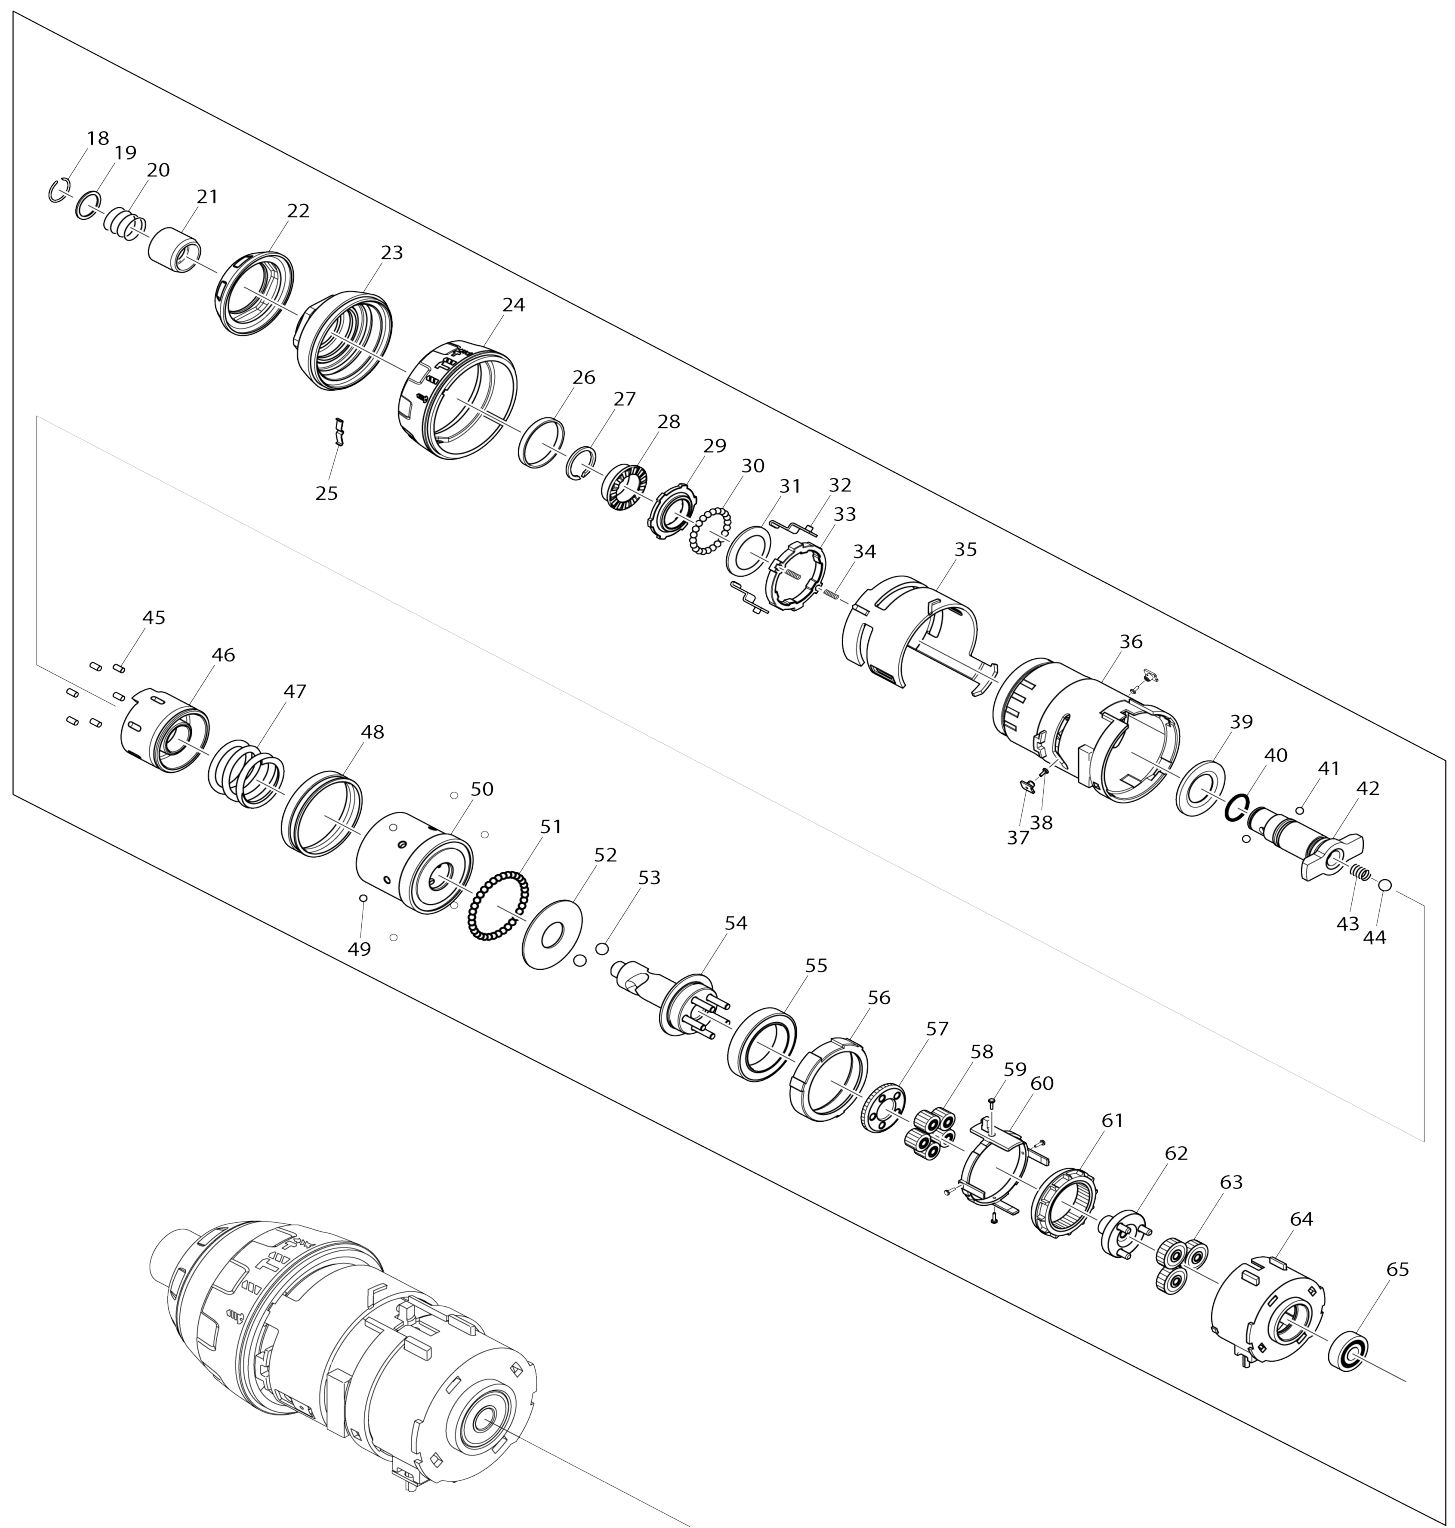

# Model No.DTP141 CORDLESS 4 MODE IMPACT DRIVER

# Model No. DTP141 CORDLESS 4 MODE IMPACT DRIVER

Model No.DTP141 CORDLESS 4 MODE IMPACT DRIVER

Item No.	Parts No.	Description	Interchangability	Q'ty	New/Old	Note1	Note2
001	187269-4	HOUSING SET		1			
C10	263005-3	RUBBER PIN 6		2			
D10		INC. 15					
002	815U19-0	DTP141 NAME PLATE		1			
003	266130-9	TAPPING SCREW BIND PT 3X16		9			
004	126105-9	SPEED CHANGE LEVER ASSEMBLY		1			
C10	234232-9	COMPRESSION SPRING 3		2			
005	419041-9	F/R CHANGE LEVER		1			
006	650673-5	SWITCH C3JW-1A		1			
007	126341-7	IMPACT ASSEMBLY M		1			
D10		INC. 18-65					
008	638958-9	SWITCH UNIT		1			
009	638959-7	SWITCH UNIT		1			
010	638899-9	STATOR COMPLETE		1			
D10		INC. 8,9					
011	619292-6	ROTOR		1			
012	620092-9	LED CIRCUIT		1			
013	643860-3	TERMINAL		1			
014	141268-0	SWITCH PLATE COMPLETE		1			
015	187269-4	HOUSING SET		1			
C10	263005-3	RUBBER PIN 6		2			
D10		INC. 1					
018	231951-8	RING SPRING 11		1			
019	267085-1	FLAT WASHER 12		1			
020	233005-7	COMPRESSION SPRING 13		1			
021	324420-7	SLEEVE		1			
022	424485-0	BAMPER		1			
023	135505-2	HAMMER CASE ASS'Y		1			
024	453321-3	CHANGE RING		1			
025	232272-1	LEAF SPRING		1			
026	257809-3	SLEEVE 24		1			
027	961085-0	RETAINING RING WR-15		1			
028	223175-0	CAM A		1			
029	223176-8	CAM B		1			
030	216019-1	STEEL BALL 3		22			
031	267839-6	CUP WASHER		1			
032	346560-1	HAMMER CHANGE PLATE		2			
033	313227-6	HAMMER CHANGE RING		1			
034	234231-1	COMPRESSION SPRING 2		2			
035	453320-5	CHANGE CASE		1			
036	135504-4	GEAR CASE ASS'Y		1			
037	453324-7	PIN GUIDE		2			
038	256537-7	FLAT FILLISTER HD. PIN 1.2-3.5		2			
039	261130-4	NYLON WASHER 15		1			
040	213166-9	O RING 12.5		1			
041	216001-0	STEEL BALL 3.5		2			
042	326126-3	ANVIL M		1			

A08	804F14-5	DTP141ZJ PLASTIC CASE LABEL		2			
A09	804F22-6	DTP141ZJ INDICATION LABEL		1			

Please state Parts No. when your order.

Print Date 17/10/2023