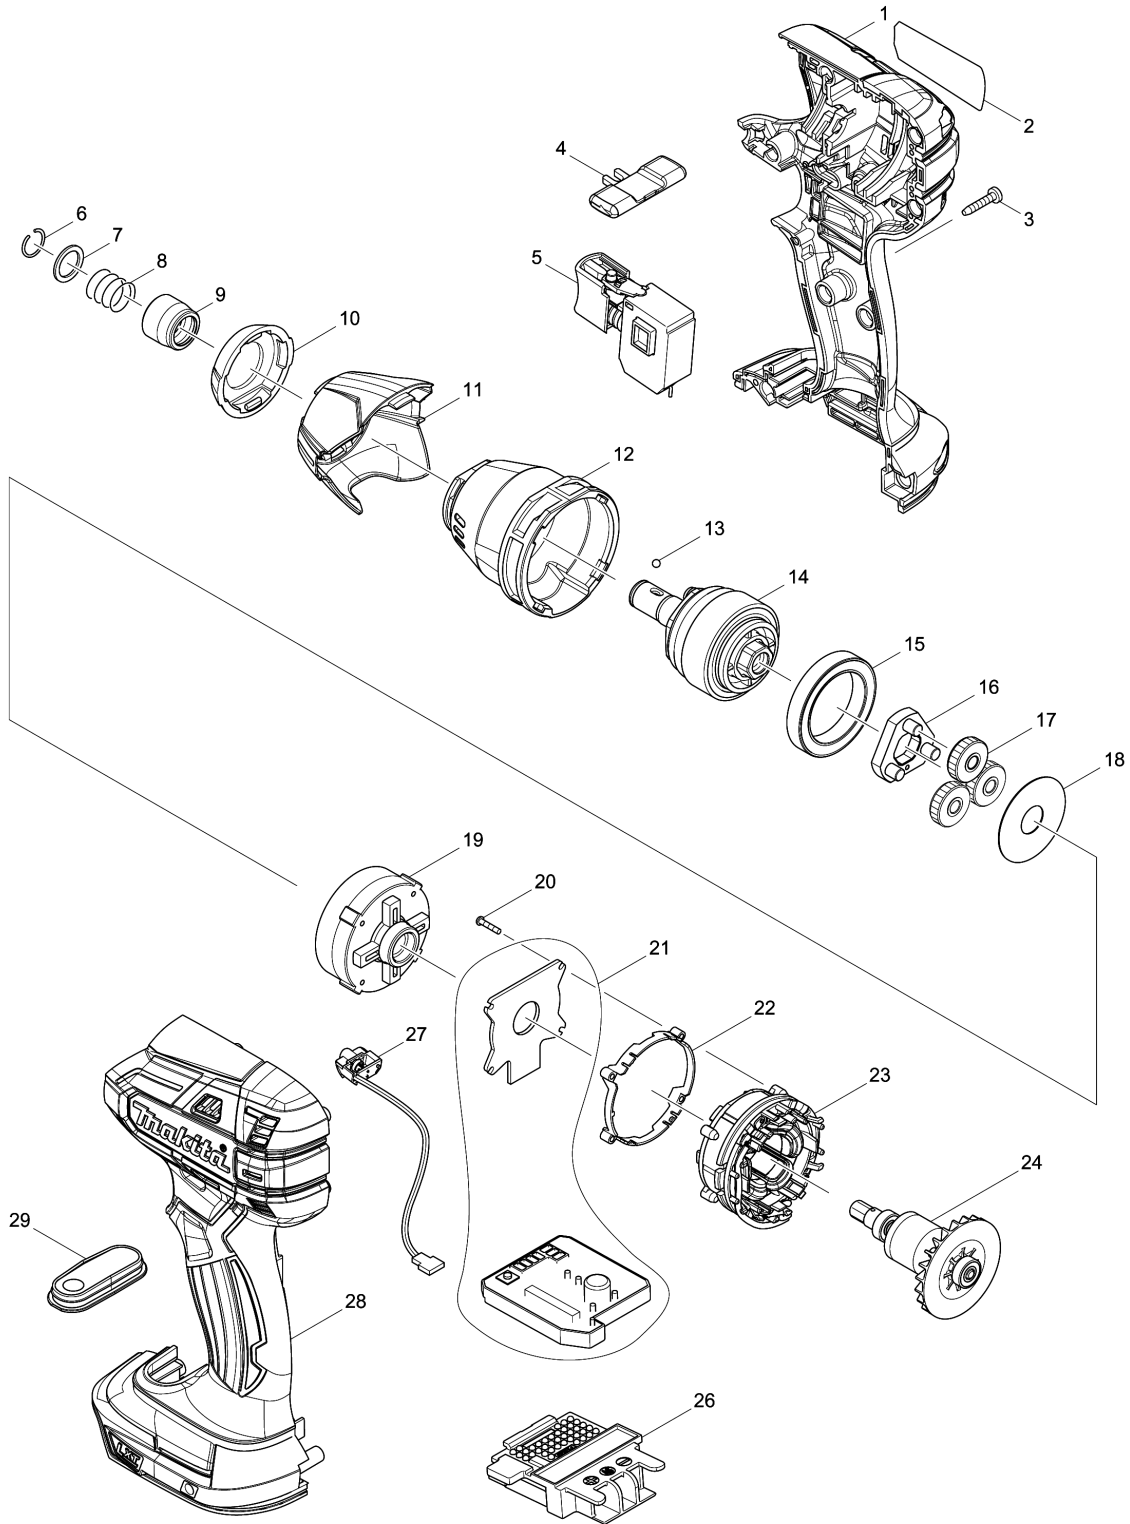

Model No.DTS131 CORDLESS OIL-PULSE DRIVER

Model No.DTS131 CORDLESS OIL-PULSE DRIVER

Item	Parts No.	Description	I/C	Qty	New/Old	Opt. 1	Opt. 2	Note
001	187991-3	HOUSING SET		1				
C10	263005-3	RUBBER PIN 6		2				
C20	252126-6	HEX. LOCK NUT M4-7		2				
D10		INC. 28						
002	850H77-1	DTS131 NAME PLATE		1				
003	266130-9	TAPPING SCREW BIND PT 3X16		9				
004	455053-8	F/R CHANGE LEVER		1				
005	650673-5	SWITCH C3JW-1A		1				
006	231965-7	RING SPRING 10		1				
007	267143-3	FLAT WASHER 11		1				
008	234347-2	COMPRESSION SPRING 11		1				
009A	326465-1	BIT SLEEVE		1	*			
009B	326465-1	BIT SLEEVE		1	*			
009-1A	326542-9	BIT SLEEVE	<	1	*			
009-1B	326542-9	BIT SLEEVE	<	1	*			
009-1C	326542-9	BIT SLEEVE		1	*			
009-1D	326542-9	BIT SLEEVE		1	*			
009-2	327A83-4	BIT SLEEVE	S	1				
010	424662-4	BUMPER		1				
011	455468-9	UNIT CASE COVER		1				
012	142928-7	UNIT CASE COMPLETE		1				
C10	213126-1	OIL SEAL 12		1				
C20	211136-2	BALL BEARING 6801LLB		1				
013	216019-1	STEEL BALL 3		2				
014A	142936-8	OIL UNIT COMPLETE		1	*			
014B	142936-8	OIL UNIT COMPLETE		1	*			
014-1A	142936-8	OIL UNIT COMPLETE	<	1	*			
C10	143265-2	BIT PIECE C COMPLETE		1	*			
014-1B	142936-8	OIL UNIT COMPLETE	<	1	*			
C10	143265-2	BIT PIECE C COMPLETE		1	*			
014-2A	143275-9	OIL UNIT COMPLETE	<	1	*			
C10	143265-2	BIT PIECE C COMPLETE		1	*			
014-2B	143275-9	OIL UNIT COMPLETE	<	1	*			
C10	143265-2	BIT PIECE C COMPLETE		1	*			
014-2C	143275-9	OIL UNIT COMPLETE		1	*			
C10	143265-2	BIT PIECE C COMPLETE		1	*			
014-2D	143275-9	OIL UNIT COMPLETE		1	*			
C10	143265-2	BIT PIECE C COMPLETE		1	*			
014-3	141M45-8	OIL UNIT COMPLETE	S	1				
015	211294-4	BALL BEARING 6806LLU		1				
016	142929-5	CARRIER COMPLETE		1				
017	227368-1	SPUR GEAR 22		3				
018	267067-3	FLAT WASHER 12		1				
019	227361-5	INTERNAL GEAR 51		1				