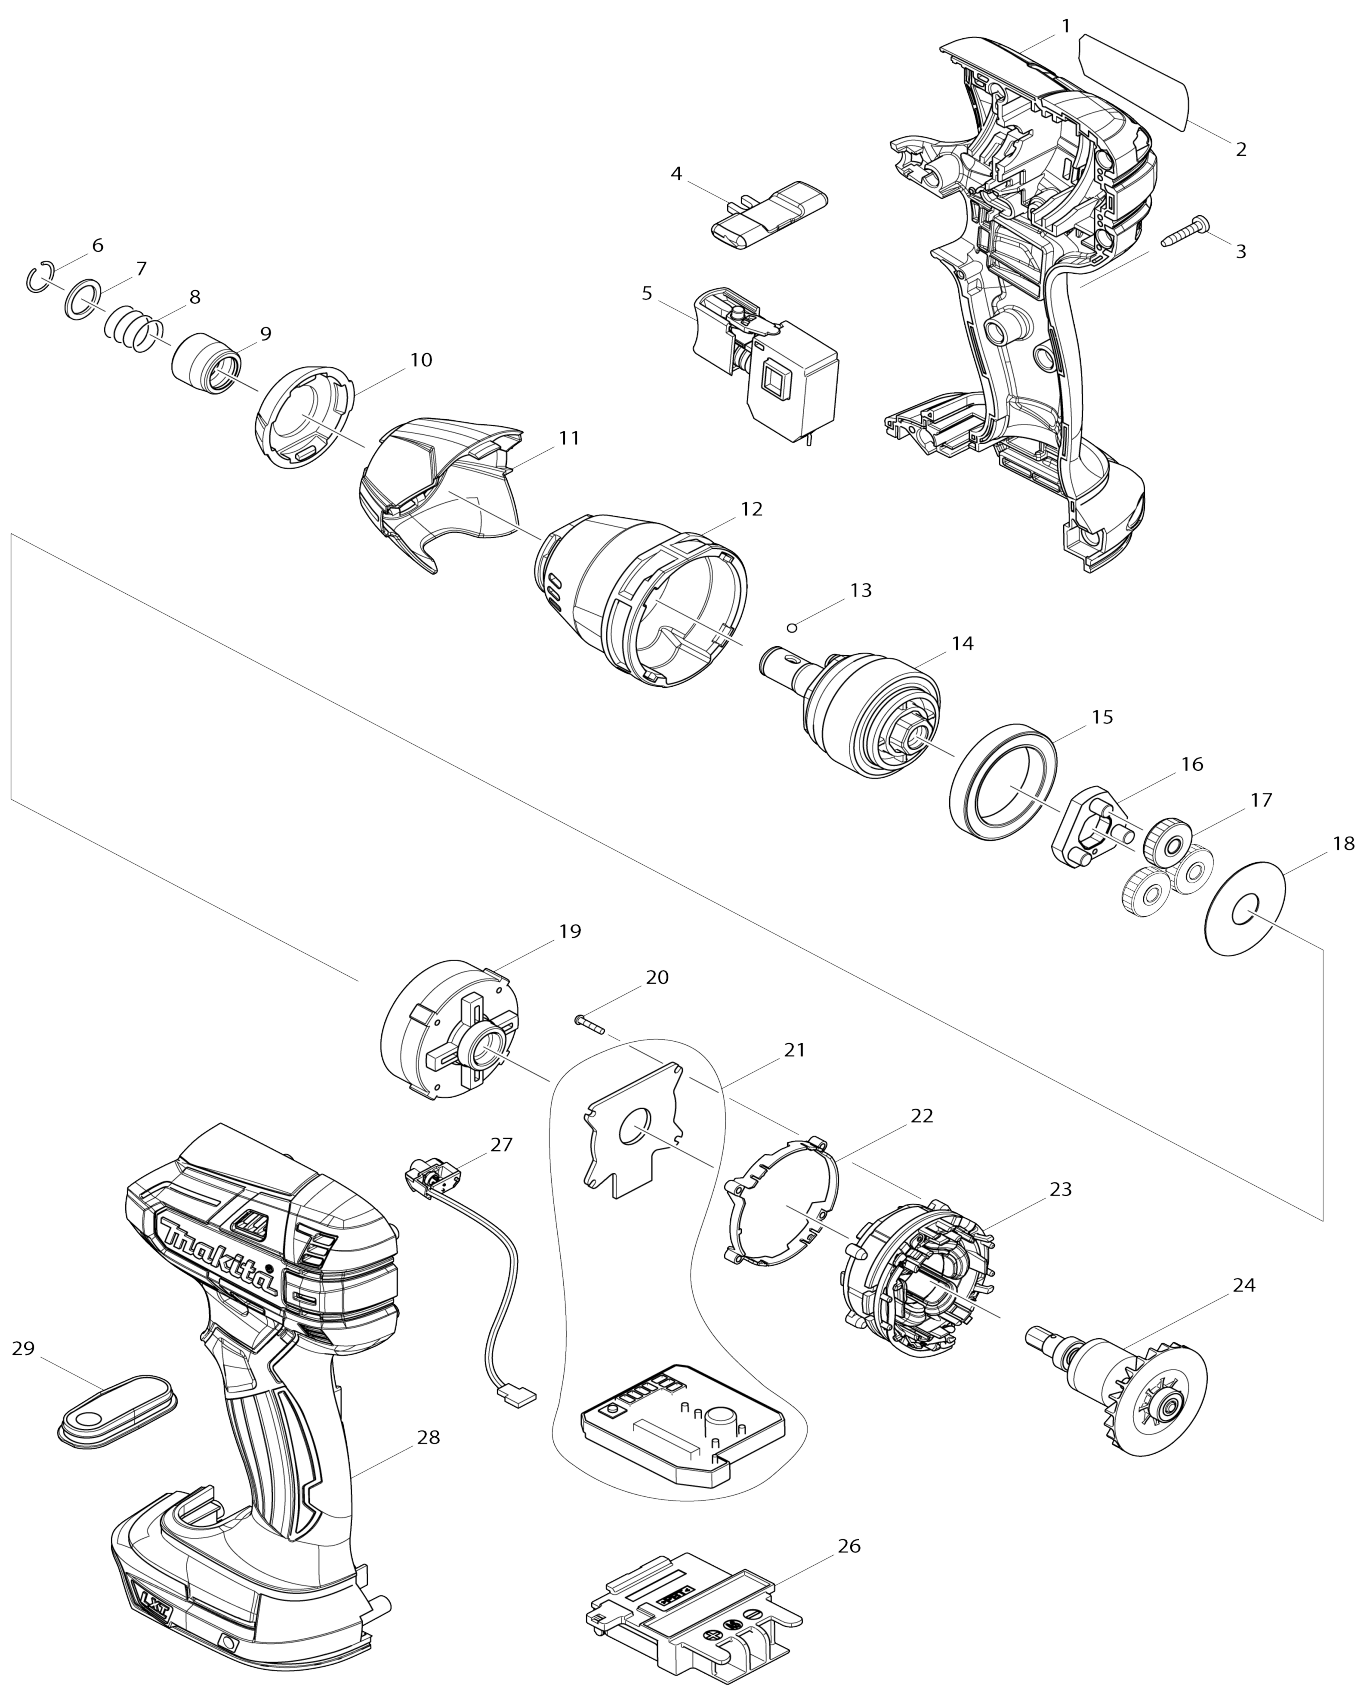

# Model No.DTS141 CORDLESS OIL-PULSE DRIVER

Model No.DTS141 CORDLESS OIL-PULSE DRIVER

Item No.	Parts No.	Description	Interchangability	Q'ty	New/Old	Note1	Note2
001	187989-0	HOUSING SET		1			
C10	263005-3	RUBBER PIN 6		2			
C20	252126-6	HEX. LOCK NUT M4-7		2			
D10		INC. 28					
002	850H88-6	DTS141 NAME PLATE		1			
003	266130-9	TAPPING SCREW BIND PT 3X16		9			
004	455053-8	F/R CHANGE LEVER		1			
005	650673-5	SWITCH C3JW-1A		1			
006	231965-7	RING SPRING 10		1			
007	267143-3	FLAT WASHER 11		1			
008	234347-2	COMPRESSION SPRING 11		1			
009	326465-1	BIT SLEEVE		1	*		
009-1	326542-9	BIT SLEEVE	<	1	*		
009-2	327A83-4	BIT SLEEVE	S	1			
010	424662-4	BUMPER		1			
011	455468-9	UNIT CASE COVER		1			
012	142928-7	UNIT CASE COMPLETE		1			
C10	213126-1	OIL SEAL 12		1			
C20	211136-2	BALL BEARING 6801LLB		1			
013	216019-1	STEEL BALL 3		2			
014	142936-8	OIL UNIT COMPLETE		1	*		
014-1	142936-8	OIL UNIT COMPLETE	<	1	*		
C10	143265-2	BIT PIECE C COMPLETE		1	*		
014-2	143275-9	OIL UNIT COMPLETE	<	1	*		
C10	143265-2	BIT PIECE C COMPLETE		1	*		
014-3	141M45-8	OIL UNIT COMPLETE	S	1			
015	211294-4	BALL BEARING 6806LLU		1			
016	142929-5	CARRIER COMPLETE		1			
017	227368-1	SPUR GEAR 22		3			
018	267067-3	FLAT WASHER 12		1			
019	227361-5	INTERNAL GEAR 51		1			
020	266786-8	+ PAN HEAD TAPPING SCREW 2X10		4			
021	620354-5	CONTROLLER		1	*		
021-1	620895-1	CONTROLLER	<	1			
022	687464-1	SUPPORT		1			
023	629137-0	STATOR		1			
024	619358-2	ROTOR		1			
026	643860-3	TERMINAL		1			
027	620355-3	LED CIRCUIT		1			
028	187989-0	HOUSING SET		1			
C10	263005-3	RUBBER PIN 6		2			
C20	252126-6	HEX. LOCK NUT M4-7		2			
D10		INC. 1					
029	141583-2	SWITCH PLATE COMPLETE		1	*		
029-1	141583-2	SWITCH PLATE COMPLETE	<	1			
A01	266622-8	+ TRUSS HEAD SCREW M4X12		1			
A02	346317-0	HOOK		1			