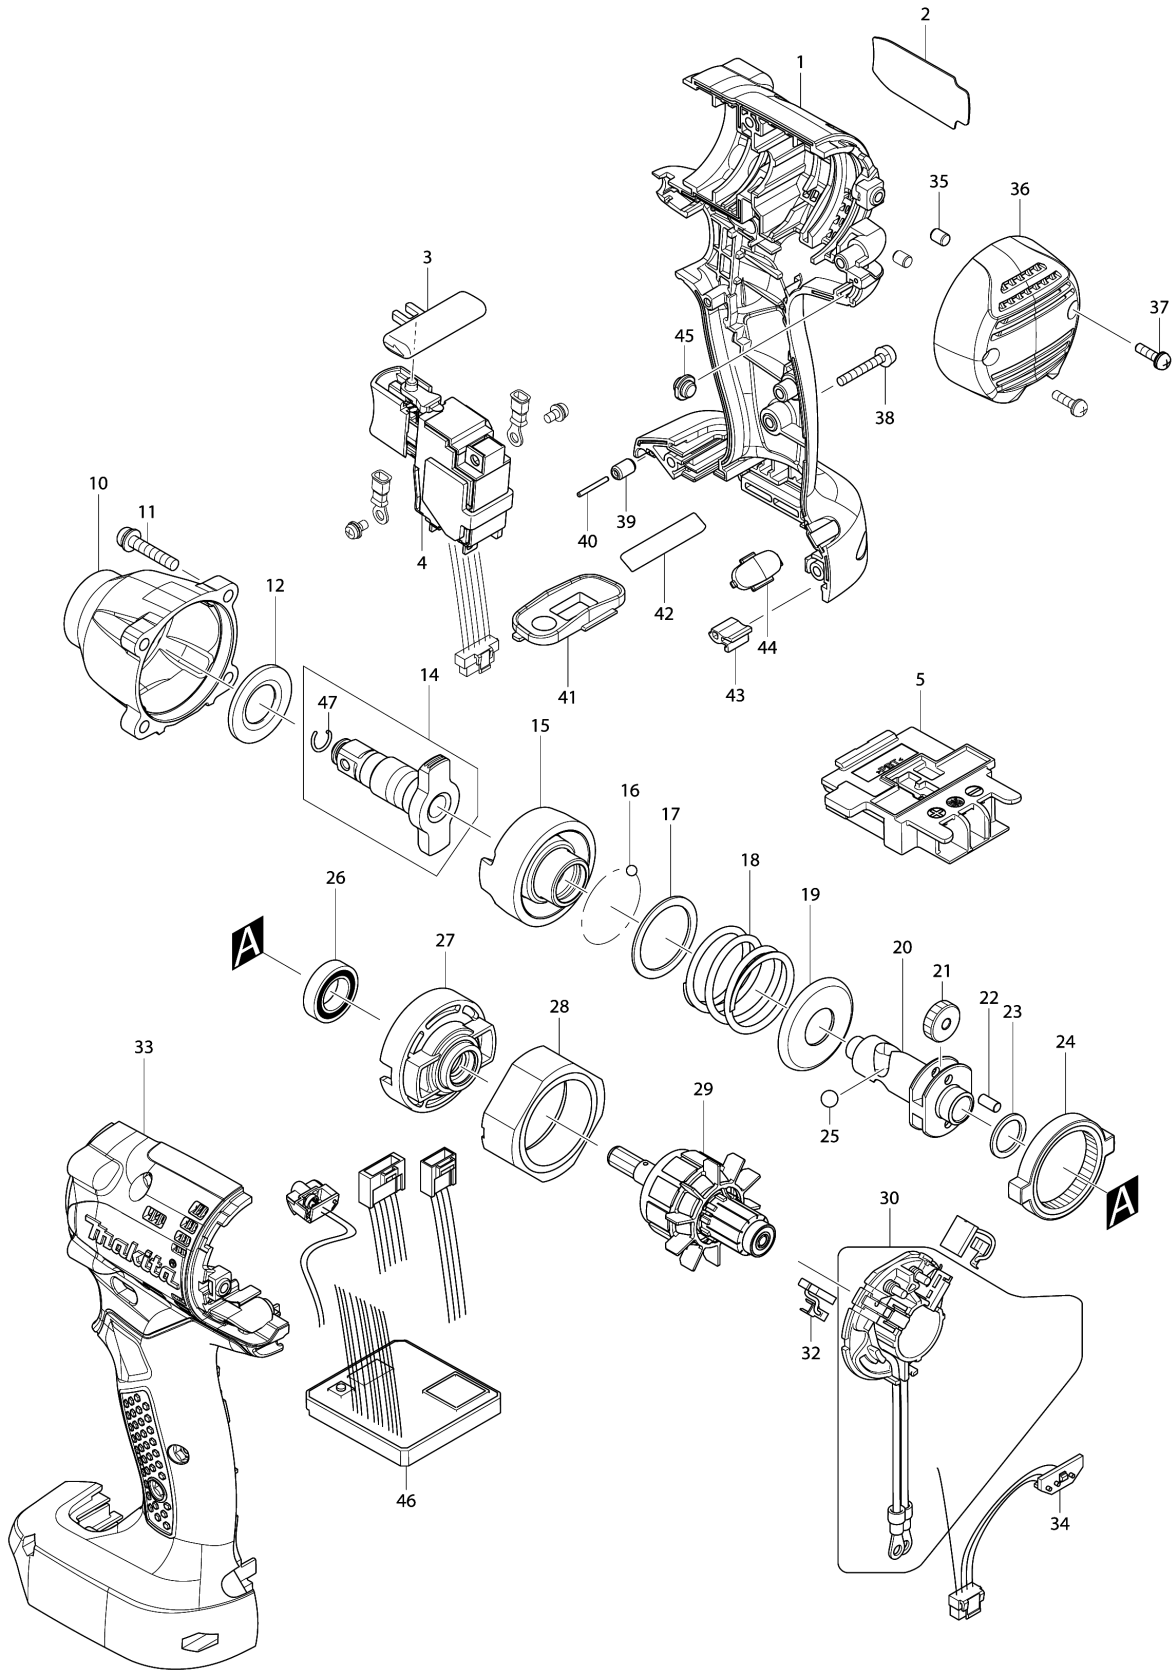

Model No.DTW104 CORDLESS IMPACT WRENCH

Model No.DTW104 CORDLESS IMPACT WRENCH

Item	Parts No.	Description	I/C	Qty	New/Old	Opt. 1	Opt. 2	Note
001-1	183K96-3	HOUSING SET		1	*			
C10	263005-3	RUBBER PIN 6		2	*			
D10		INC. 33			*			
001-2	183X32-7	HOUSING SET	<	1				
C10	263005-3	RUBBER PIN 6		2				
D10		INC. 33						
002	855R53-0	DTW104 NAME PLATE		1				
003	419041-9	F/R CHANGE LEVER		1				
004-1	651364-1	SWITCH TG573FSB-5		1				
005	644803-8	TERMINAL		1				
010-2	144474-6	HAMMER CASE COMPLETE		1				
011	265145-3	+ PAN HEAD SCREW M4X22		4				
012	261108-7	NYLON WASHER 14		1				
014	135561-2	ANVIL E ASSEMBLY		1				
D10		INC. 47						
015	326284-5	HAMMER C		1				
016	216001-0	STEEL BALL 3.5		24				
017	267175-0	FLAT WASHER 24		1				
018	234296-3	COMPRESSION SPRING 25		1				
019	267851-6	CUP WASHER 14		1				
020	326286-1	SPINDLE		1				
021	227321-7	SPUR GEAR 16		2				
022	268217-3	PIN 3.5		2				
023	267104-3	FLAT WASHER 12		1				
024-2	221535-0	INTERNAL GEAR 39		1				
025	216011-7	STEEL BALL 5.6		2				
026	211136-2	BALL BEARING 6801LLB		1				
027	454414-9	INTERNAL GEAR CASE		1				
028	638396-5	YOKE UNIT		1				
029	619323-1	ARMATURE		1	*			
029-1	619801-1	ARMATURE	<	1				
030-1	632N22-2	BRUSH HOLDER COMPLETE		1				
C10	688161-2	LINE FILTER		1				
C20	654037-5	INSULATED TERM. FT1.25-M3		1				
032-2	198887-3	CARBON BRUSH CB-5		1				
033-1	183K96-3	HOUSING SET		1	*			
C10	263005-3	RUBBER PIN 6		2	*			
D10		INC. 1			*			
033-2	183X32-7	HOUSING SET	<	1				
C10	263005-3	RUBBER PIN 6		2				
D10		INC. 1						
034	620212-5	LED CIRCUIT		1				
035	263032-0	RUBBER PIN 4		2				
036-1	455357-8	REAR COVER		1				
037	266816-5	+ PAN HEAD SCREW M3X12 WITH WR		2				