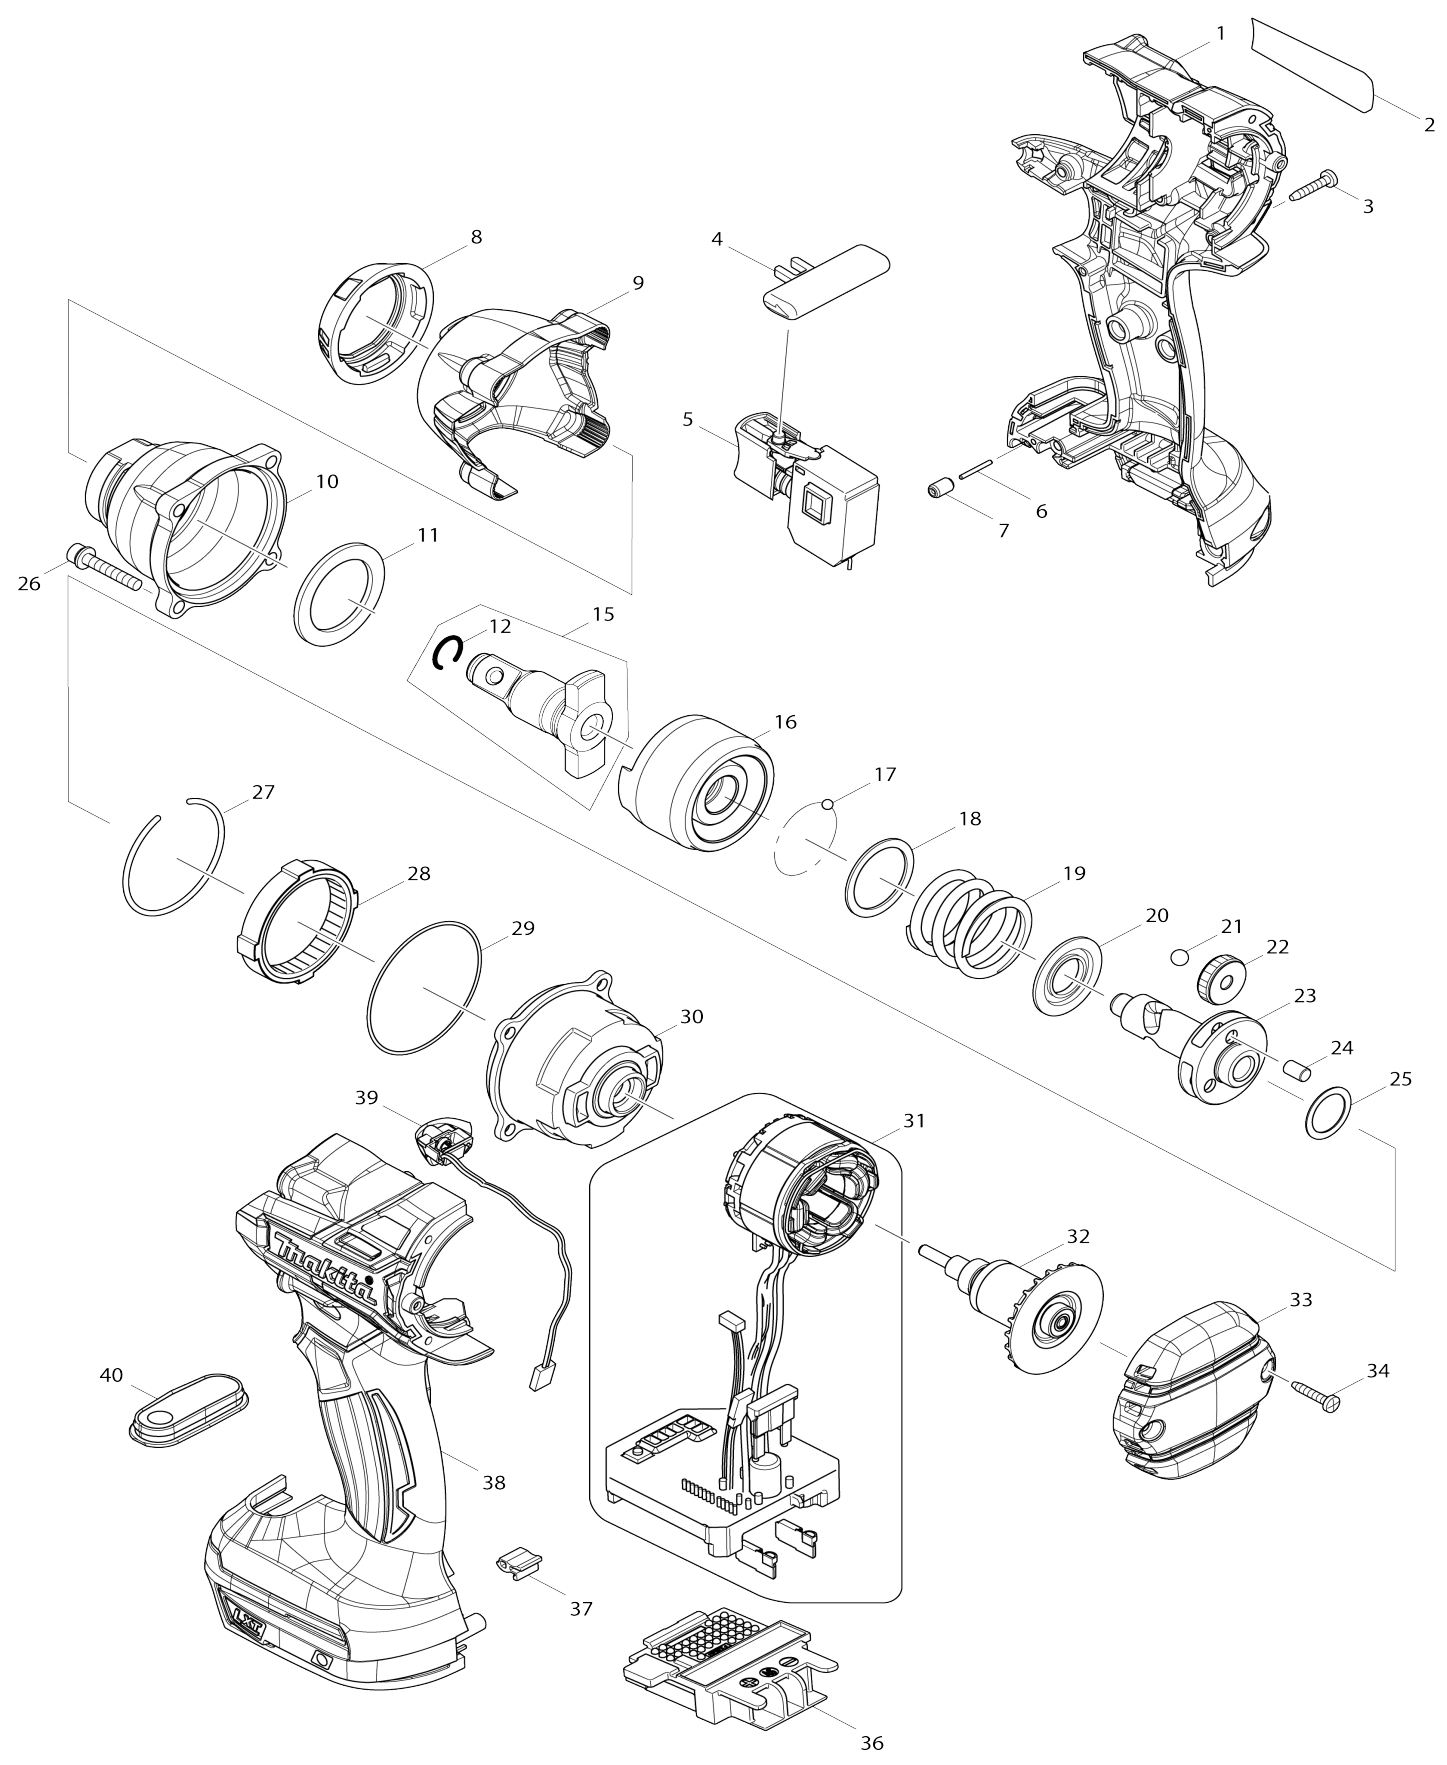

Model No.DTW284 CORDLESS IMPACT WRENCH

Model No.DTW284 CORDLESS IMPACT WRENCH

Item No.	Parts No.	Description	Interchangeability	Q'ty	New/Old	Note1	Note2
001	183D48-2	HOUSING SET		1			
C10	263005-3	RUBBER PIN 6		2			
C20	252126-6	HEX. LOCK NUT M4-7		2			
D10		INC. 38					
002	852T75-3	Name plate DTW284		1			
003	266130-9	TAPPING SCREW BIND PT 3X16		8			
004	419041-9	F/R CHANGE LEVER		1			
005	650673-5	SWITCH C3JW-1A		1			
006	268184-2	PIN 1.5		1			
007	263036-2	RUBBER PIN 5		1			
008	424568-6	BUMPER		1			
009	454851-7	HAMMER CASE COVER		1			
010	143911-7	HAMMER CASE COMPLETE		1	*		
010-1	140K43-7	HAMMER CASE COMPLETE	<	1			
011	261154-0	NYLON WASHER 28		1			
012	231907-1	RING SPRING 10		1			
015	135824-6	ANVIL E ASS'Y		1			
D10		INC. 12					
016	326384-1	HAMMER		1			
017	216001-0	STEEL BALL 3.5		24			
018	267175-0	FLAT WASHER 24		1			
019	234322-8	COMPRESSION SPRING 25		1			
020	267766-7	CUP WASHER 14		1			
021	216011-7	STEEL BALL 5.6		2			
022	227338-0	SPUR GEAR 22		3			
023	326385-9	SPINDLE		1			
024	268311-1	PIN 5		3			
025	253147-1	FLAT WASHER 15		1			
026	266915-3	HEX.SOCKET HEAD BOLT M4X25		4	*		
026-1	922146-1	HEX. SOCKET HEAD BOLT M4X25	S	4			
027	233910-8	RING SPRING 43		1			
028	227337-2	INTERNAL GEAR 51		1			
029	213785-1	O-RING 49		1			
030	142389-1	INTERNAL GEAR CASE COMPLETE		1			
031	632J06-6	Stator unit		1	*		
031-1	632J23-6	Stator unit	<	1			
032	619341-9	ROTOR		1			
033	454850-9	REAR COVER		1			
034	266130-9	TAPPING SCREW BIND PT 3X16		2			
036	643850-6	TERMINAL		1			
037	424517-3	CUSHION		1			
038	183D48-2	HOUSING SET		1			
C10	263005-3	RUBBER PIN 6		2			
C20	252126-6	HEX. LOCK NUT M4-7		2			
D10		INC. 1					
039	620295-5	LED CIRCUIT		1			
040	144217-6	SWITCH PLATE COMPLETE		1			

A01	266622-8	+ TRUSS HEAD SCREW M4X12		1			
A02	346317-0	HOOK		1			

Please state Parts No. when your order.

Print Date 25/10/2023