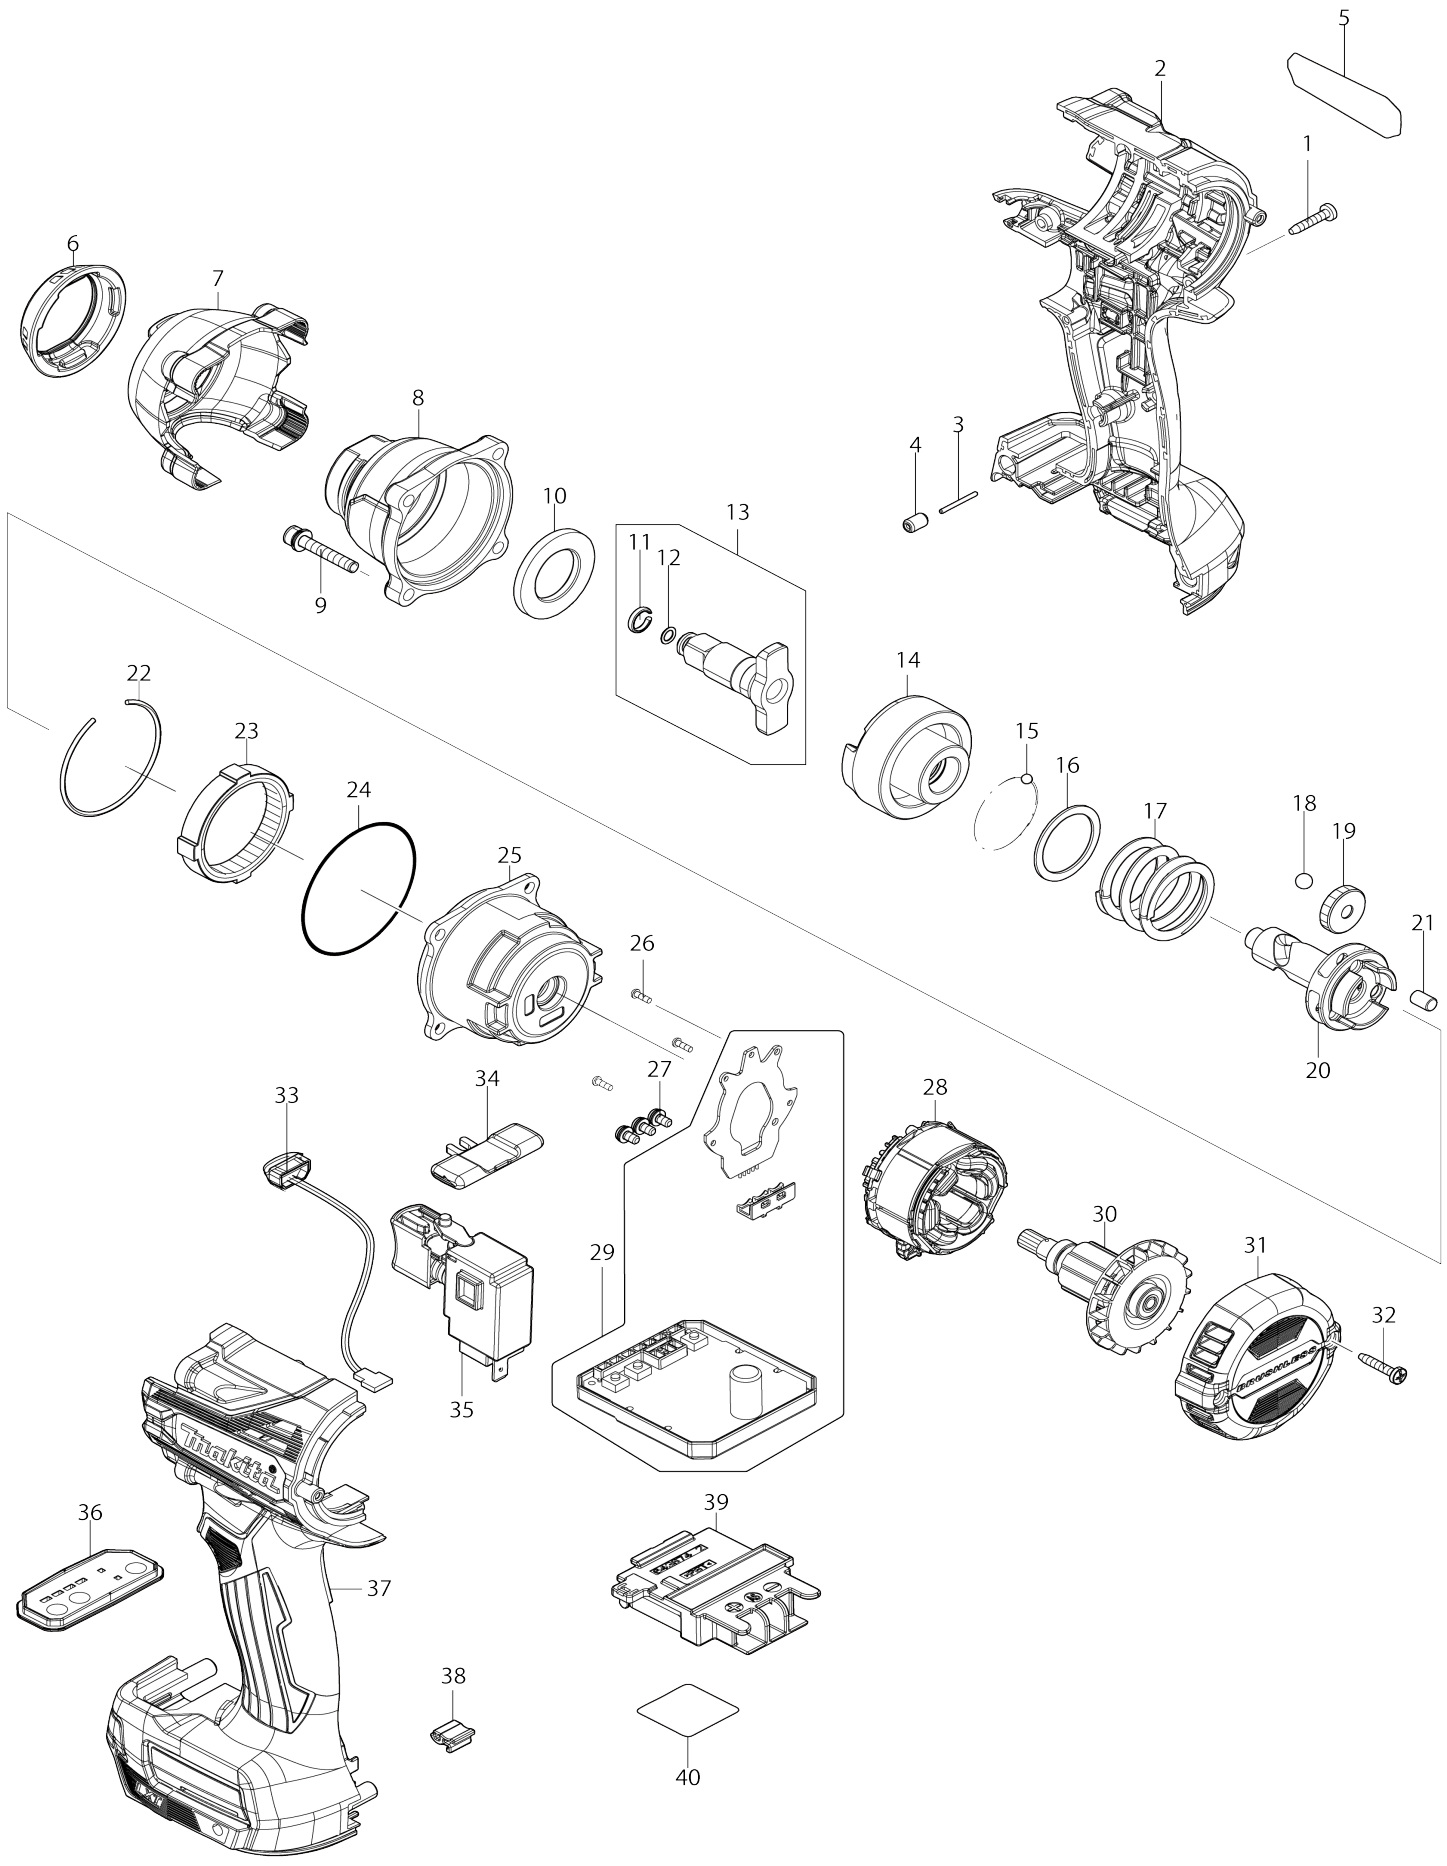

# Model No.DTW302 CORDLESS IMPACT WRENCH

Model No.DTW302 CORDLESS IMPACT WRENCH

Item No.	Parts No.	Description	Interchangability	Q'ty	New/Old	Note1	Note2
001	266130-9	TAPPING SCREW BIND PT 3X16		8			
002	183P27-2	HOUSING SET		1			
C10	263005-3	RUBBER PIN 6		2			
C20	252126-6	HEX. LOCK NUT M4-7		2			
D10		INC. 37					
003	268284-8	PIN 1.5		1			
004	263036-2	RUBBER PIN 5		1			
005	811V29-1	DTW302 NAME PLATE		1			
006	422584-2	BUMPER		1			
007	412556-5	HAMMER CASE COVER		1			
008	141E94-7	HAMMER CASE COMPLETE		1			
009	265472-8	HEX. SOCKET HEAD BOLT M4X25		4	*		
009-1	265D40-1	H. S. HEAD BOLT M4X25 WITH WR	O	4			
010	261171-0	NYLON WASHER 20		1			
011	233943-3	RING SPRING 8		1			
012	213960-9	O RING 5		1			
013	136510-2	ANVIL ASS'Y		1			
D10		INC. 11,12					
014	327892-5	HAMMER		1			
015	216001-0	STEEL BALL 3.5		24			
016	267175-0	FLAT WASHER 24		1			
017	234322-8	COMPRESSION SPRING 25		1			
018	216011-7	STEEL BALL 5.6		2			
019	227338-0	SPUR GEAR 22		3			
020	327573-1	SPINDLE		1			
021	268311-1	PIN 5		3			
022	233910-8	RING SPRING 43		1			
023	227337-2	INTERNAL GEAR 51		1			
024	213785-1	O-RING 49		1			
025	140T37-6	INTERNAL GEAR CASE COMPLETE		1			
026	266490-9	TAPPING SCREW PT 2X6		3			
027	652069-6	FLAT HEAD SCREW M3X6		3			
028	629477-6	STATOR		1	*		
028-1	629A98-0	STATOR	<	1			
029	620C64-2	CONTROLLER		1			
030	619626-3	ROTOR		1			
031	412555-7	REAR COVER		1			
032	266130-9	TAPPING SCREW BIND PT 3X16		2			
033	620521-2	LED CIRCUIT		1			
034	455053-8	F/R CHANGE LEVER		1			
035	651443-5	SWITCH C3JR-4B		1			
036	140T43-1	SWITCH PLATE COMPLETE		1			
C10	8012S9-8	SWITCH LABEL		1			
037	183P27-2	HOUSING SET		1			
C10	263005-3	RUBBER PIN 6		2			
C20	252126-6	HEX. LOCK NUT M4-7		2			

D10		INC. 2				
038	424517-3	CUSHION		1		
039	643874-2	TERMINAL		1		
040	811V33-0	DTW302 SERIAL NO. LABEL		1		
A01	266622-8	+ TRUSS HEAD SCREW M4X12		1		
A02	346317-0	HOOK		1		
F01	191K57-9	TOOL HANGER SET		1		

Please state Parts No. when your order.

Print Date 25/10/2023