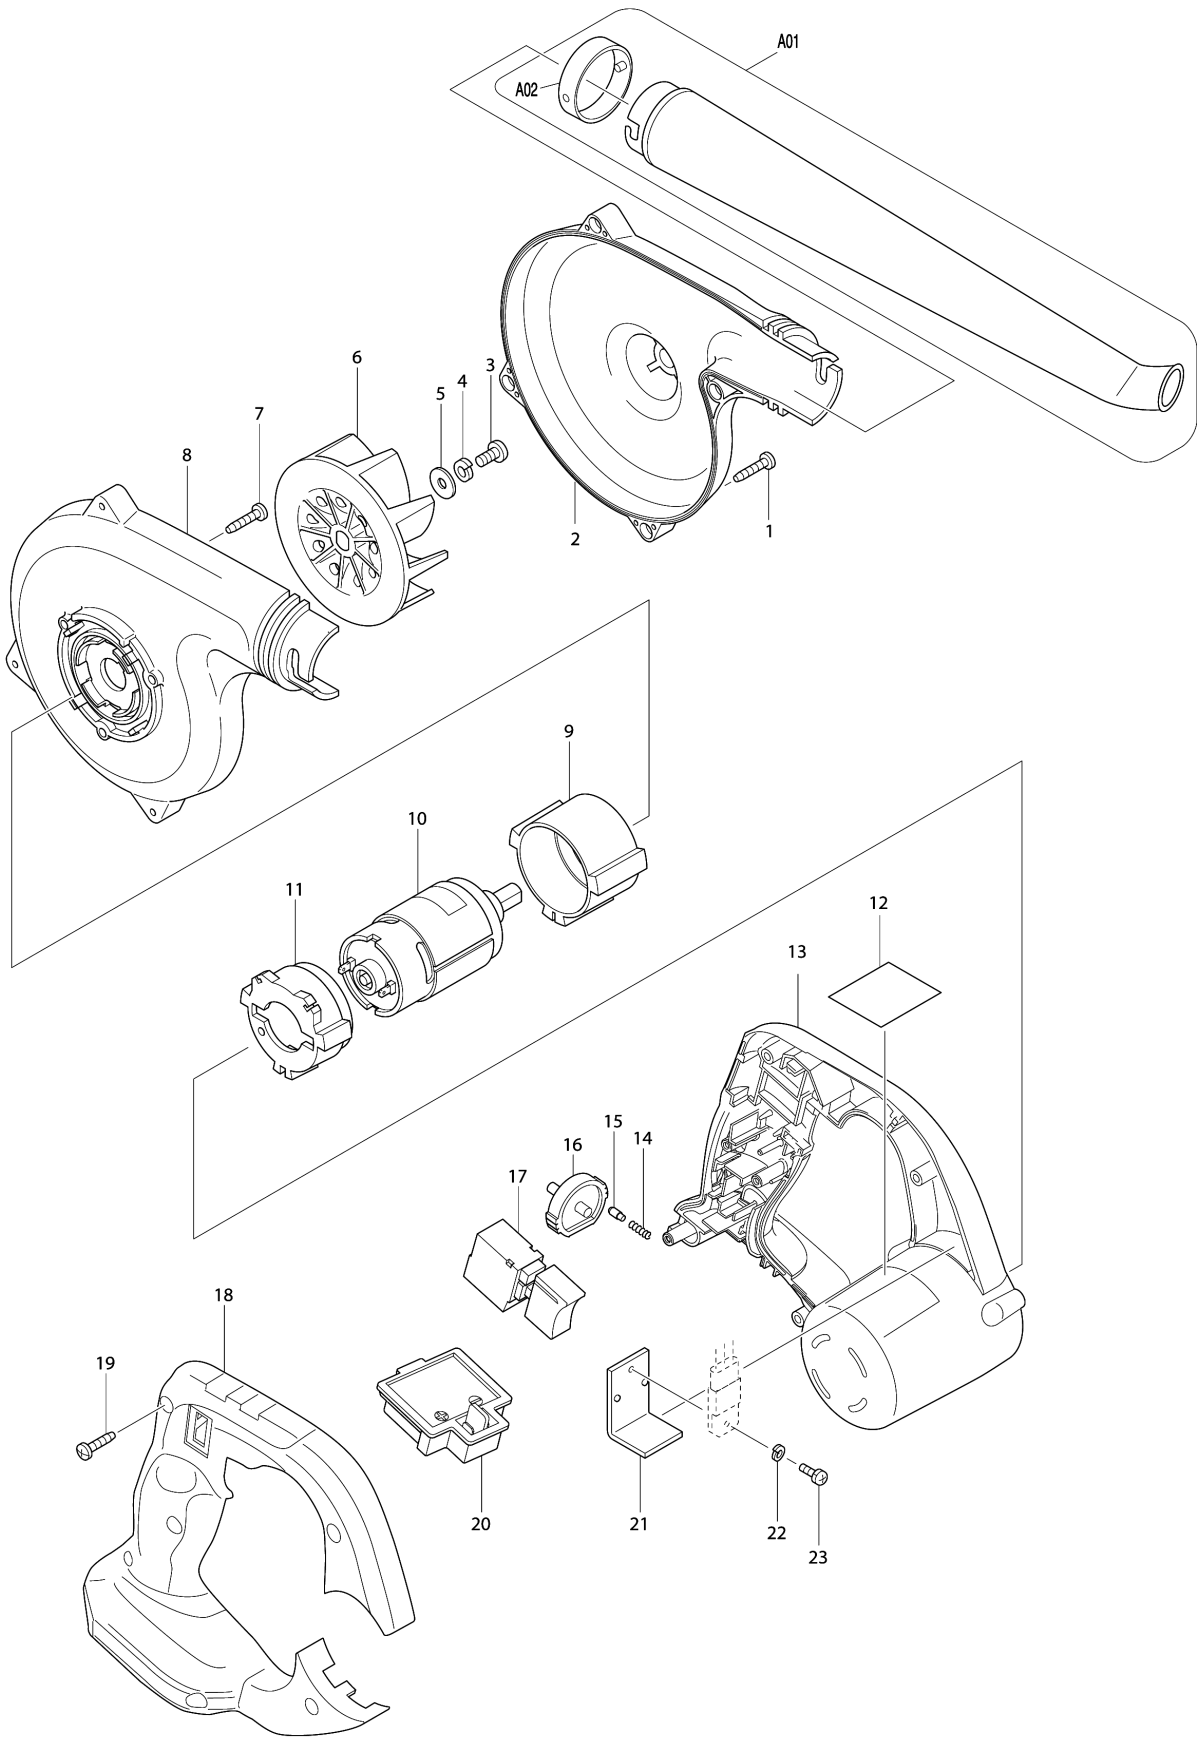

Model No.DUB143 CORDLESS BLOWER

Model No.DUB143 CORDLESS BLOWER

Item	Parts No.	Description	I/C	Qty	New/Old	Opt. 1	Opt. 2	Note
001	KW00000210	TAPPING SCREW 4X18		4				
002	TP00000112	FAN HOUSING SET(AS-890FHL-MK-R		1				
D10		INC. 8						
003	KW00000220	PAN HEAD SCREW M5X8		1				
004	KW00000160	SPRING WASHER M5		1				
005	KW00000170	FLAT WASHER 5		1				
006	KW00000100	FAN AP-10302		1				
007	KW00000210	TAPPING SCREW 4X18		3				
008	TP00000112	FAN HOUSING SET(AS-890FHL-MK-R		1				
D10		INC. 2						
009	KW00000150	MOTOR RUBBER RING A		1				
010	TP00000082	DC MOTOR (AS-890MS14-MK-R)		1				
011	TP00000083	MOTOR RUBBER RING B		1				
013	TP00000175	MOTOR HOUSING SET		1	*			
D10		INC. 18			*			
013-1	TP00000210	MOTOR HOUSING SET	S	1				
D10		INC. 18						
014	TP00000084	SPRING		1				
015	TP00000085	PIN		1				
016	TP00000086	DIAL		1	*			
016-1	TP00000212	DIAL	S	1				
017	TP00000204	SWITCH AS-890SW05-MK-R		1	*			
017-1	TP00000209	SWITCH AS-890SW05A-MK-R	S	1				
018	TP00000175	MOTOR HOUSING SET		1	*			
D10		INC. 13			*			
018-1	TP00000210	MOTOR HOUSING SET	S	1				
D10		INC. 13						
019	KW00000210	TAPPING SCREW 4X18		6				
020	643828-9	TERMINAL		1				
021	KW00000200	HEAT SINK AM-10313		1	*			
022	KW00000270	SPRING WASHER M3		1	*			
023	TP00000081	SCREW M3X6		1	*			
A01	TP00000199	LONG NOZZLE ASSEMBLY		1	*			
A01-1	191G09-6	GARDEN NOZZLE ASSEMBLY SET	O	1				
A02	TP00000201	JOINT		1				

Please order the parts with part number.

Print Date 26/10/2023