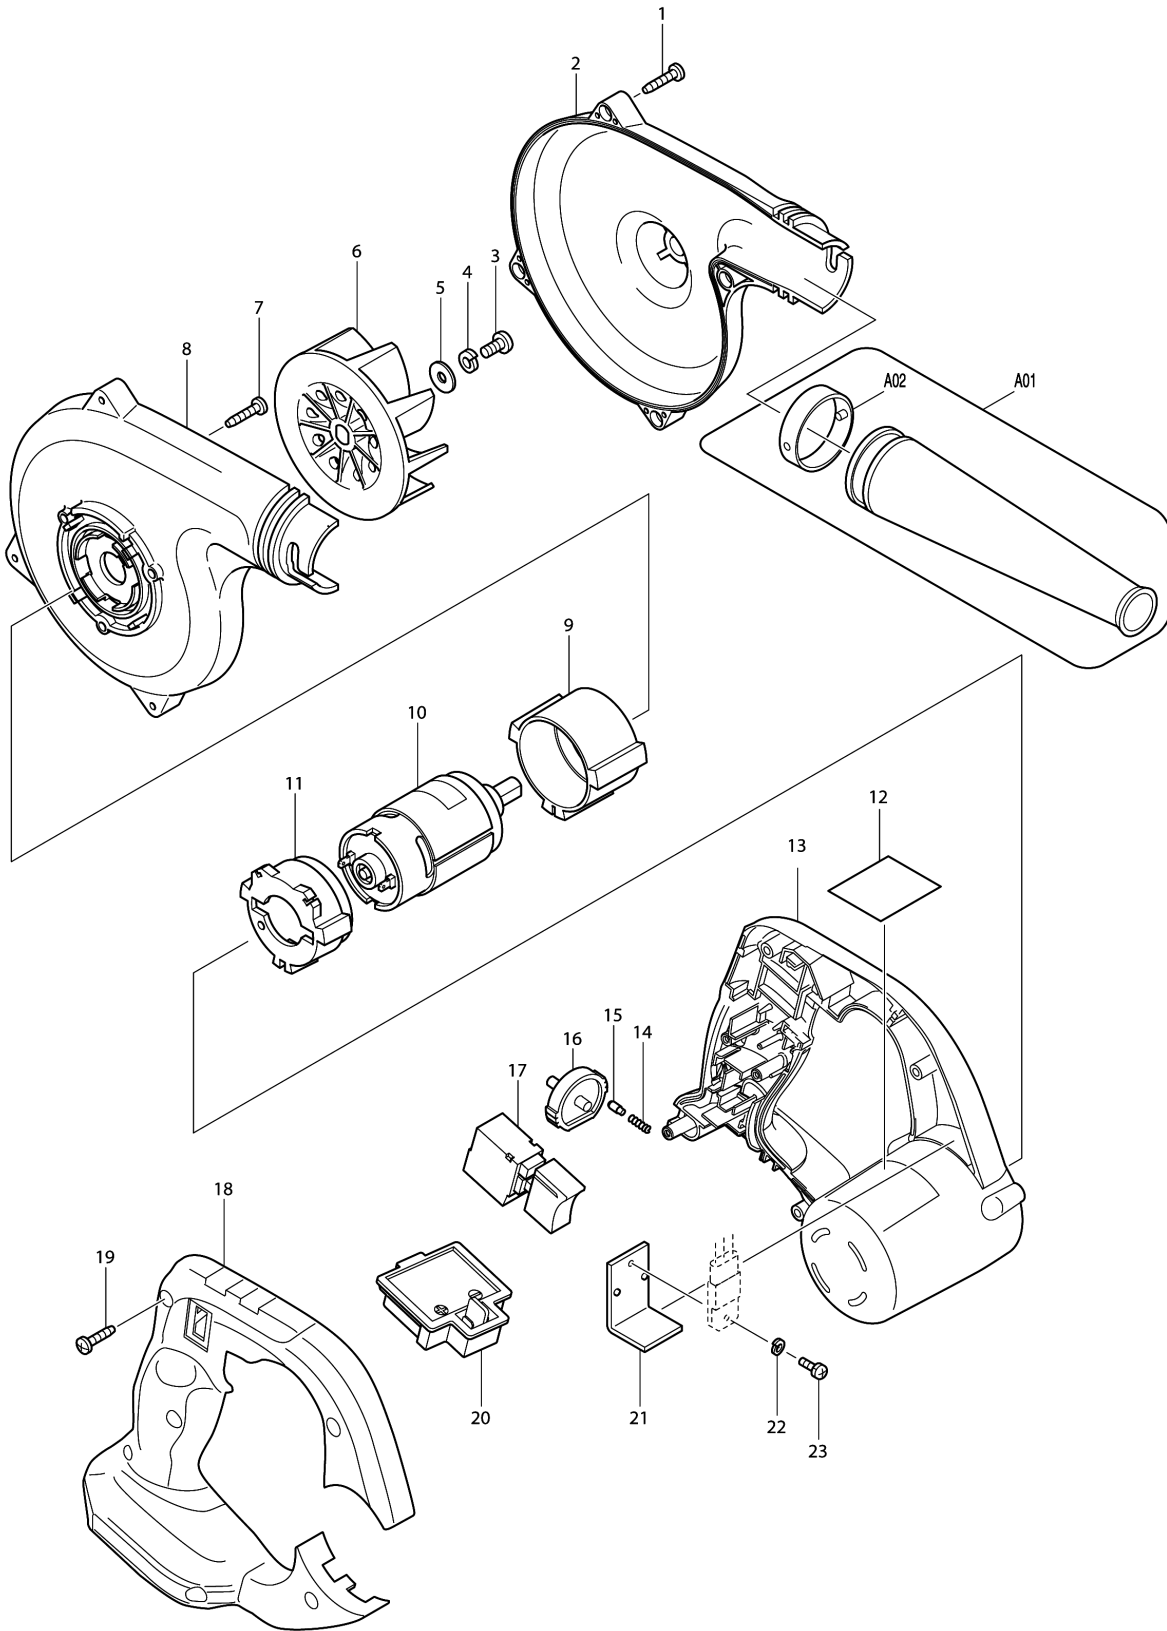

Model No.DUB182 CORDLESS BLOWER

Model No.DUB182 CORDLESS BLOWER

Item	Parts No.	Description	I/C	Qty	New/Old	Opt. 1	Opt. 2	Note
001	KW00000210	TAPPING SCREW 4X18		4				
002	TP00000112	FAN HOUSING SET(AS-890FHL-MK-R		1				
D10		INC. 8						
003	KW00000220	PAN HEAD SCREW M5X8		1				
004	KW00000160	SPRING WASHER M5		1				
005	KW00000170	FLAT WASHER 5		1				
006	KW00000100	FAN AP-10302		1				
007	KW00000210	TAPPING SCREW 4X18		3				
008	TP00000112	FAN HOUSING SET(AS-890FHL-MK-R		1				
D10		INC. 2						
009	KW00000150	MOTOR RUBBER RING A		1				
010	TP00000113	MOTOR SET (AS-890-MS18-R)		1				
011	TP00000083	MOTOR RUBBER RING B		1				
013	TP00000087	MOTOR HOUSING		1	*			
013-1	TP00000166	MOTOR HOUSING	S	1	*			
013-2	TP00000176	MOTOR HOUSING SET	<	1	*			
D10		INC. 18			*			
013-3	TP00000211	MOTOR HOUSING SET	S	1				
D10		INC. 18						
014	TP00000084	SPRING		1				
015	TP00000085	PIN		1				
016	TP00000086	DIAL		1	*			
016-1	TP00000212	DIAL	S	1				
017	KW00000230	SWITCH		1	*			
017-1	TP00000165	SWITCH	S	1	*			
017-2	TP00000170	SWITCH	<	1	*			
017-3	TP00000174	SWITCH	<	1	*			
017-4	TP00000204	SWITCH AS-890SW05-MK-R	<	1	*			
017-5	TP00000209	SWITCH AS-890SW05A-MK-R	S	1				
018	TP00000115	HANDLE COVER 18.0V		1	*			
018-1	TP00000168	HANDLE COVER	S	1	*			
018-2	TP00000176	MOTOR HOUSING SET	<	1	*			
D10		INC. 13			*			
018-3	TP00000211	MOTOR HOUSING SET	S	1				
D10		INC. 13						
019	KW00000210	TAPPING SCREW 4X18		6				
020	GM00001055	BATTERY HOLDER (C2010185006)		1	*			
020-1	GM00001116	BATTERY HOLDER (C2004185006)	O	1				
021	KW00000200	HEAT SINK AM-10313		1	*			
022	KW00000270	SPRING WASHER M3		1	*			
023	TP00000081	SCREW M3X6		1	*			
A01	132025-7	NOZZLE ASS'Y		1				
C10	414145-2	JOINT		1				

Please order the parts with part number.

Print Date 17/10/2023