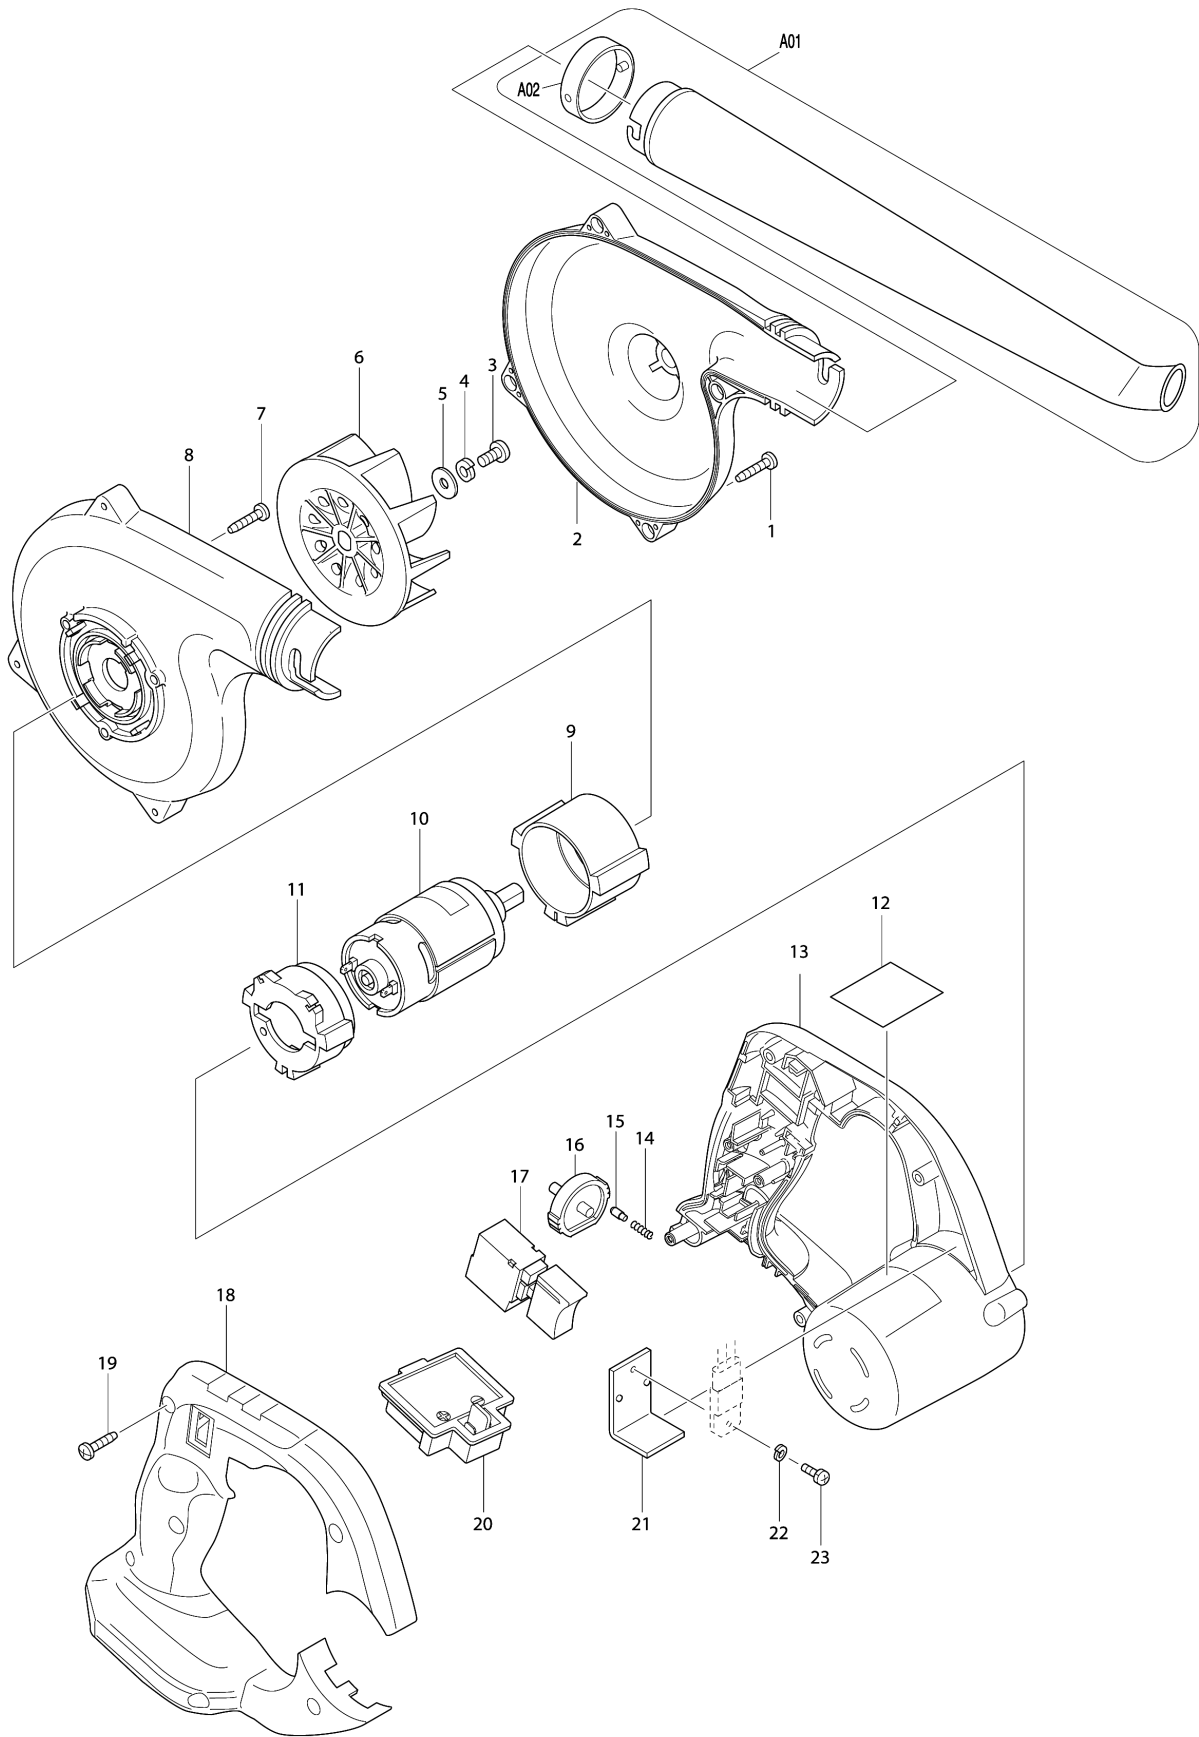

Model No.DUB183 CORDLESS BLOWER

Model No.DUB183 CORDLESS BLOWER

Item	Parts No.	Description	I/C	Qty	New/Old	Opt. 1	Opt. 2	Note
001	KW00000210	TAPPING SCREW 4X18		4				
002	TP00000112	FAN HOUSING SET(AS-890FHL-MK-R		1				
D10		INC. 8						
003	KW00000220	PAN HEAD SCREW M5X8		1				
004	KW00000160	SPRING WASHER M5		1				
005	KW00000170	FLAT WASHER 5		1				
006	KW00000100	FAN AP-10302		1				
007	KW00000210	TAPPING SCREW 4X18		3				
008	TP00000112	FAN HOUSING SET(AS-890FHL-MK-R		1				
D10		INC. 2						
009	KW00000150	MOTOR RUBBER RING A		1				
010	TP00000113	MOTOR SET (AS-890-MS18-R)		1				
011	TP00000083	MOTOR RUBBER RING B		1				
013	TP00000176	MOTOR HOUSING SET		1	*			
D10		INC. 18			*			
013-1	TP00000211	MOTOR HOUSING SET	S	1				
D10		INC. 18						
014	TP00000084	SPRING		1				
015	TP00000085	PIN		1				
016	TP00000086	DIAL		1	*			
016-1	TP00000212	DIAL	S	1				
017	TP00000204	SWITCH AS-890SW05-MK-R		1	*			
017-1	TP00000209	SWITCH AS-890SW05A-MK-R	S	1				
018	TP00000176	MOTOR HOUSING SET		1	*			
D10		INC. 13			*			
018-1	TP00000211	MOTOR HOUSING SET	S	1				
D10		INC. 13						
019	KW00000210	TAPPING SCREW 4X18		6				
020	GM00001116	BATTERY HOLDER (C2004185006)		1				
021	KW00000200	HEAT SINK AM-10313		1	*			
022	KW00000270	SPRING WASHER M3		1	*			
023	TP00000081	SCREW M3X6		1	*			
A01	TP00000199	LONG NOZZLE ASSEMBLY		1	*			
A01-1	191G09-6	GARDEN NOZZLE ASSEMBLY SET	O	1				
A02	TP00000201	JOINT		1				

Please order the parts with part number.

Print Date 17/10/2023