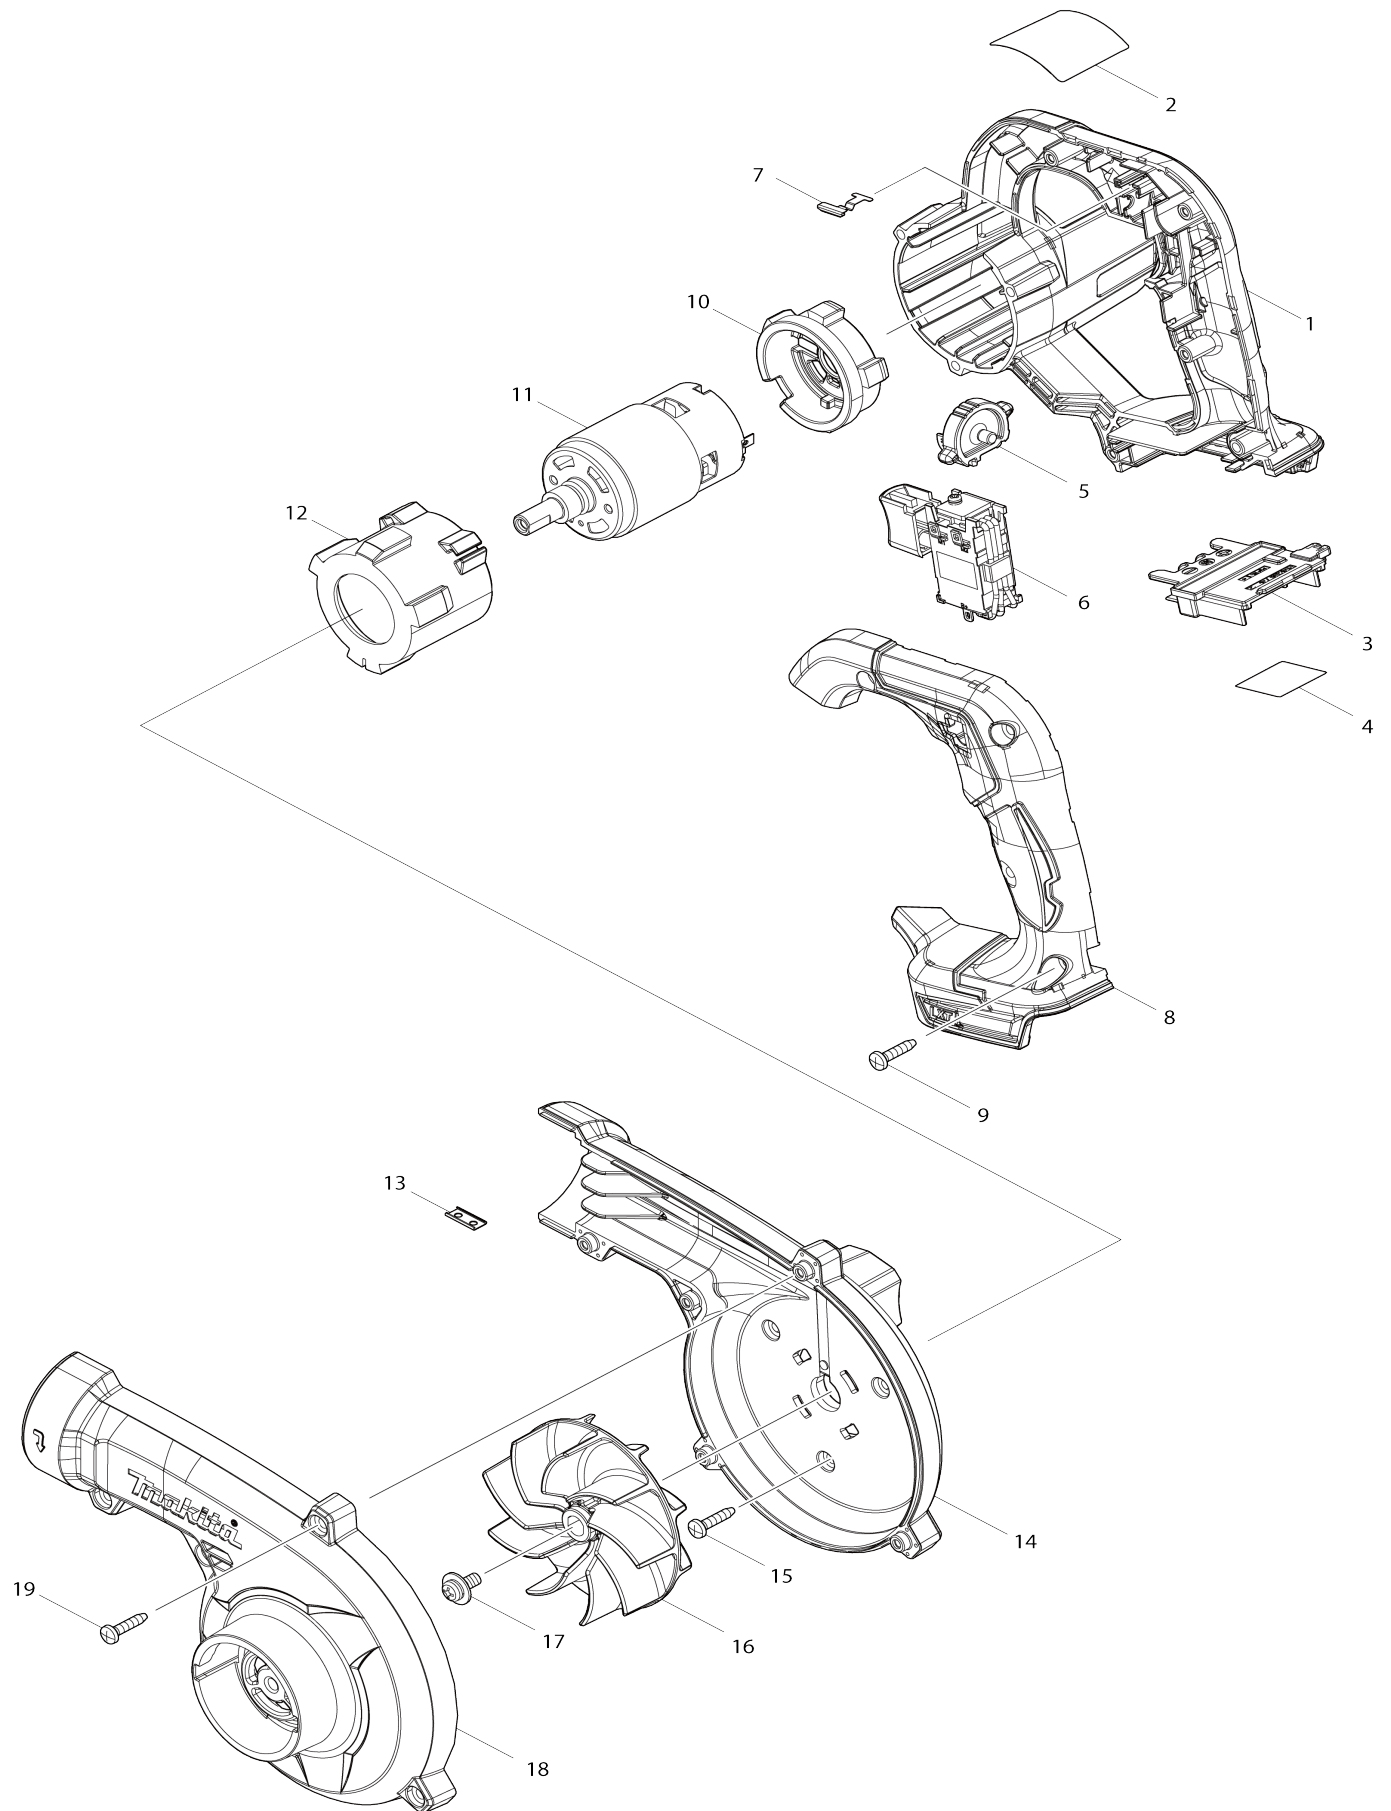

Model No.DUB186 CORDLESS BLOWER

Model No.DUB186 CORDLESS BLOWER

Item No.	Parts No.	Description	Interchangability	Q'ty	New/Old	Note1	Note2
001	183P63-8	MOTOR HOUSING SET		1			
D10		INC. 8					
002	856X46-6	DUB186 NAME PLATE		1			
003	643874-2	TERMINAL		1			
004	856X53-9	DUB186 SERIAL NO. LABEL		1			
005	412573-5	DIAL		1			
006	632P93-1	SWITCH UNIT		1	*		
006-1	632R69-0	SWITCH UNIT	<	1			
C10	654086-2	RECEPTACLE		2			
007	232620-4	LEAF SPRING		1			
008	183P63-8	MOTOR HOUSING SET		1			
D10		INC. 1					
009	266326-2	TAPPING SCREW 4X18		5			
010	422589-2	MOTOR RUBBER RING B		1			
011	629484-9	DC MOTOR		1			
012	422588-4	MOTOR RUBBER RING A		1			
013	345998-7	SET PLATE		1			
014	140U56-8	FAN HOUSING COMPLETE		1			
C10	8012T7-9	CAUTION LABEL		1			
015	266326-2	TAPPING SCREW 4X18		3			
016	240210-9	FAN 85		1			
017	265B25-5	PAN HEAD SCREW M5X12 WITH WG		1			
018	412572-7	FAN COVER		1			
019	266326-2	TAPPING SCREW 4X18		5			
A02	191G09-6	GARDEN NOZZLE ASSEMBLY SET		1			
C10	412574-3	JOINT		1			
E01	807950-8	SOUND 95DB LABEL		1			
F06	192236-6	TAPERED NOZZLE SET		1			
A06	123245-4	NOZZLE ASS'Y		1			
C10	454703-2	JOINT		1			

Please state Parts No. when your order.

Print Date 10/26/2023