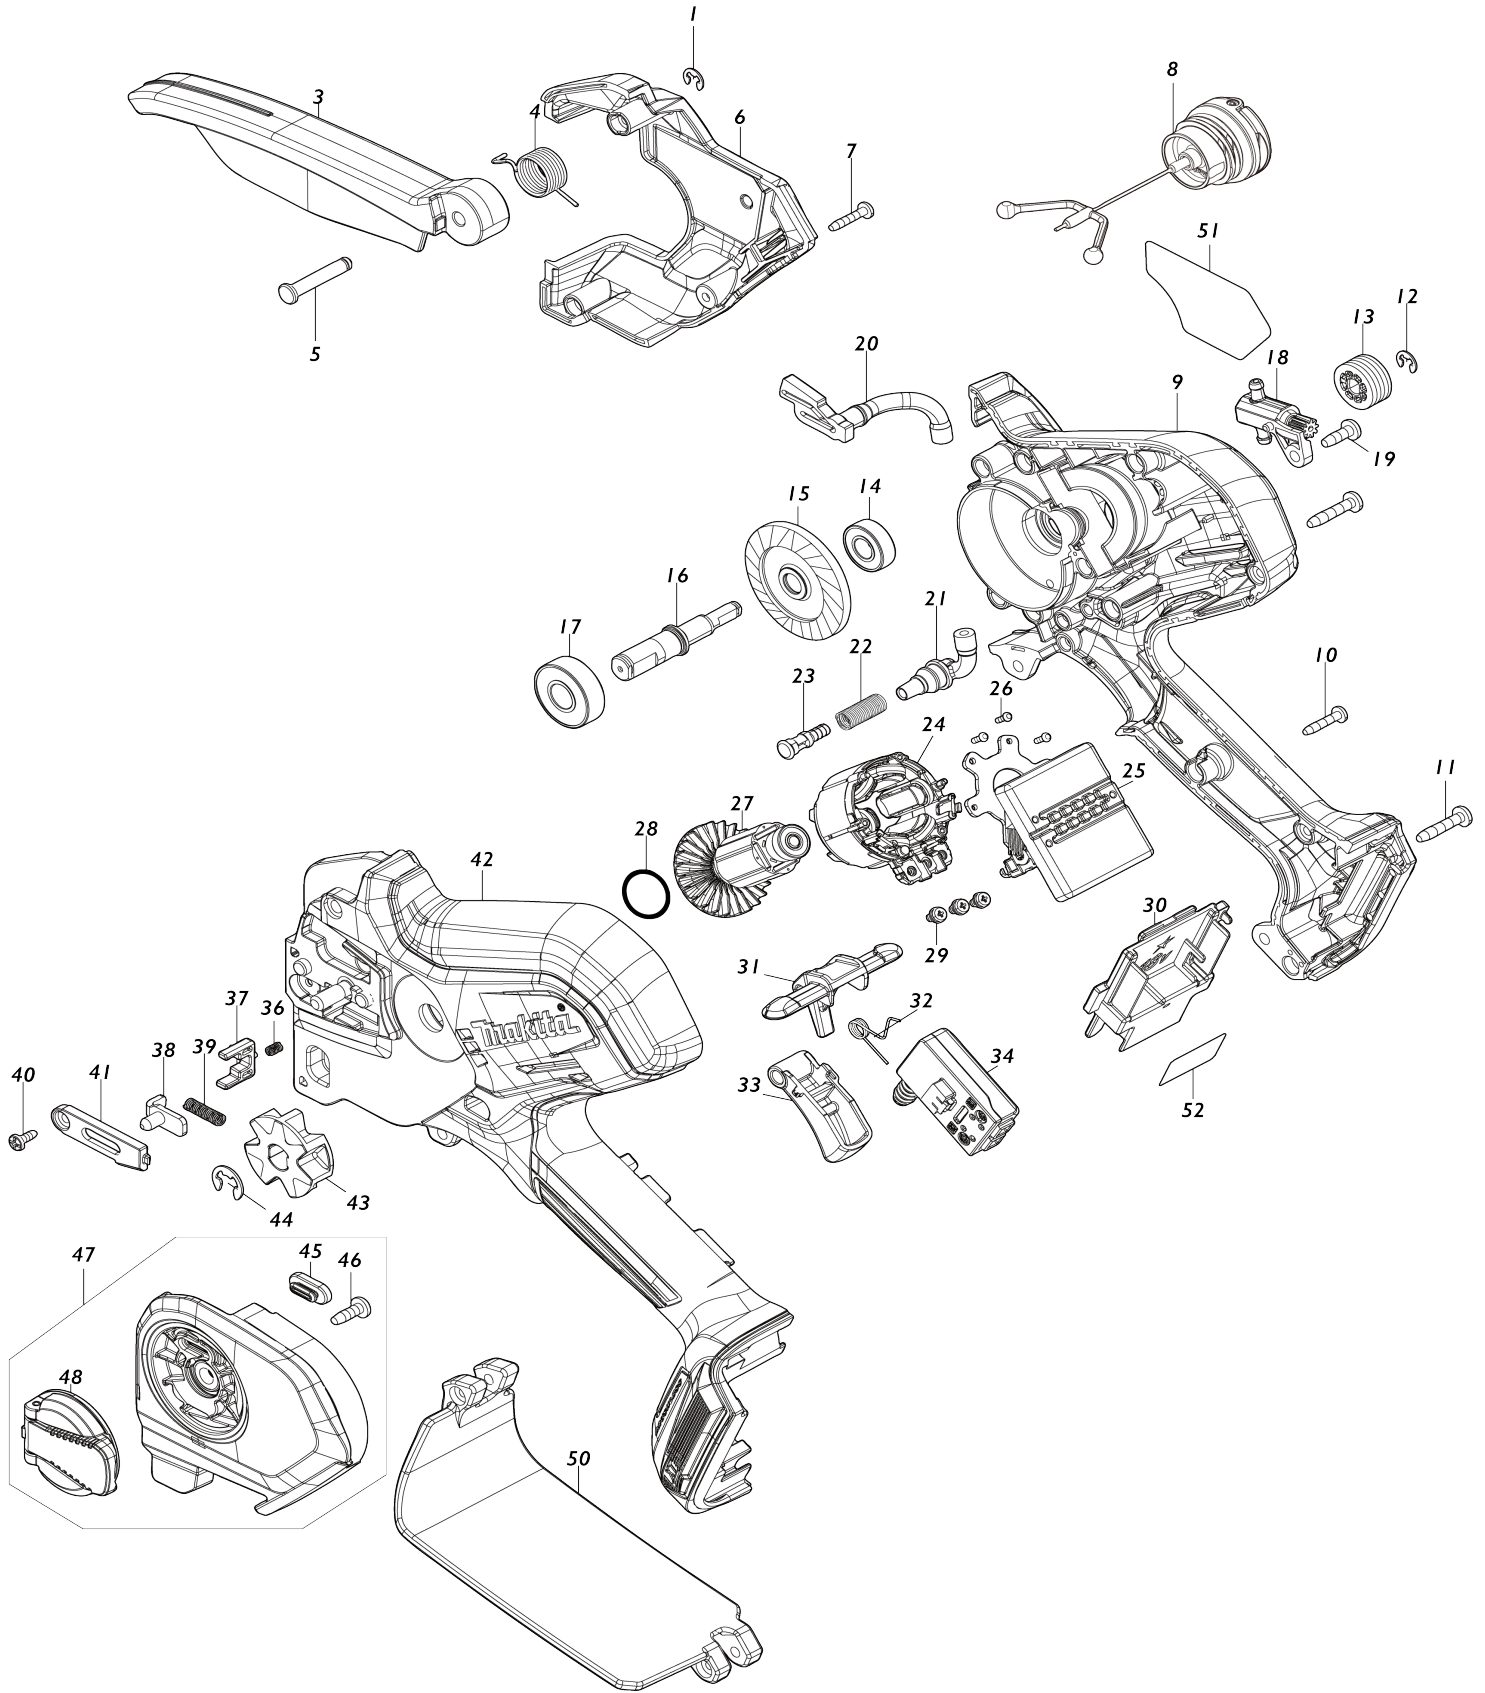

Model No.DUC101 100MM CORDLESS CHAIN SAW

Model No.DUC101 100MM CORDLESS CHAIN SAW

Item No.	Parts No.	Description	Interchangability	Q'ty	New/Old	Note1	Note2
001	961011-9	STOP RING E-4		1			
003	413M04-5	SAFETY COVER		1			
004	232785-2	TORSION SPRING 14		1			
005	256A31-5	SHOULDER PIN 5		1			
006	413L96-8	HOUSING R COVER		1			
007	266429-2	TAPPING SCREW 3X16		3			
008	126832-8	TANK CAP ASSEMBLY		1			
C10	213894-6	O-RING 25		1	*		
C11	213A11-4	O-RING 25	O	1			
009	183Y31-5	HOUSING SET		1			
C10	263005-3	RUBBER PIN 6		2			
C20	347A70-7	TANK GUARD		1			
D10		INC. 42					
010	266429-2	TAPPING SCREW 3X16		10			
011	911138-5	P.H.SCREW M4X20 WITH WR		2			
012	961011-9	STOP RING E-4		1			
013	226884-0	WORM GEAR		1			
014	211166-3	BALL BEARING 698DDW		1			
015	227A17-6	SPIRAL BEVEL GEAR 53		1			
016	327A89-2	SPINDLE		1			
017	210059-1	BALL BEARING 6000DDW		1			
018	141N25-0	OIL PUMP COMPLETE		1			
019	266427-6	TAPPING SCREW 4X12		1			
020	422968-4	OIL TUBE 3-60		1			
021	422969-2	OIL TUBE 3-25		1			
022	232774-7	COMPRESSION SPRING 6		1			
023	413L02-3	NIPPLE		1			
024	629B92-8	STATOR		1			
025	620M06-6	CONTROLLER		1			
026	266490-9	TAPPING SCREW PT 2X6		3	*		
026-1	265C47-1	TAPPING SCREW PT 2X6	O	3			
027	619791-8	ROTOR		1			
028	213A05-9	O-RING16		1			
029	652069-6	FLAT HEAD SCREW M3X6		3			
030	643874-2	TERMINAL		1			
031	413L98-4	LOCK OFF LEVER		1			
032	232784-4	TORSION SPRING 6		1			
033	413L97-6	SWITCH LEVER		1			
034	650033-1	SWITCH C3XA-3PSPM-1		1			
036	233211-4	COMPRESSION SPRING 2		1			
037	413M02-9	STOPPER		1			
038	347A69-2	TENSION SLIDE		1			
039	232787-8	COMPRESSION SPRING 4		1			
040	266492-5	TAPPING SCREW 3X8		1			
041	413M03-7	COVER		1			
042	183Y31-5	HOUSING SET		1			
C10	263005-3	RUBBER PIN 6		2			