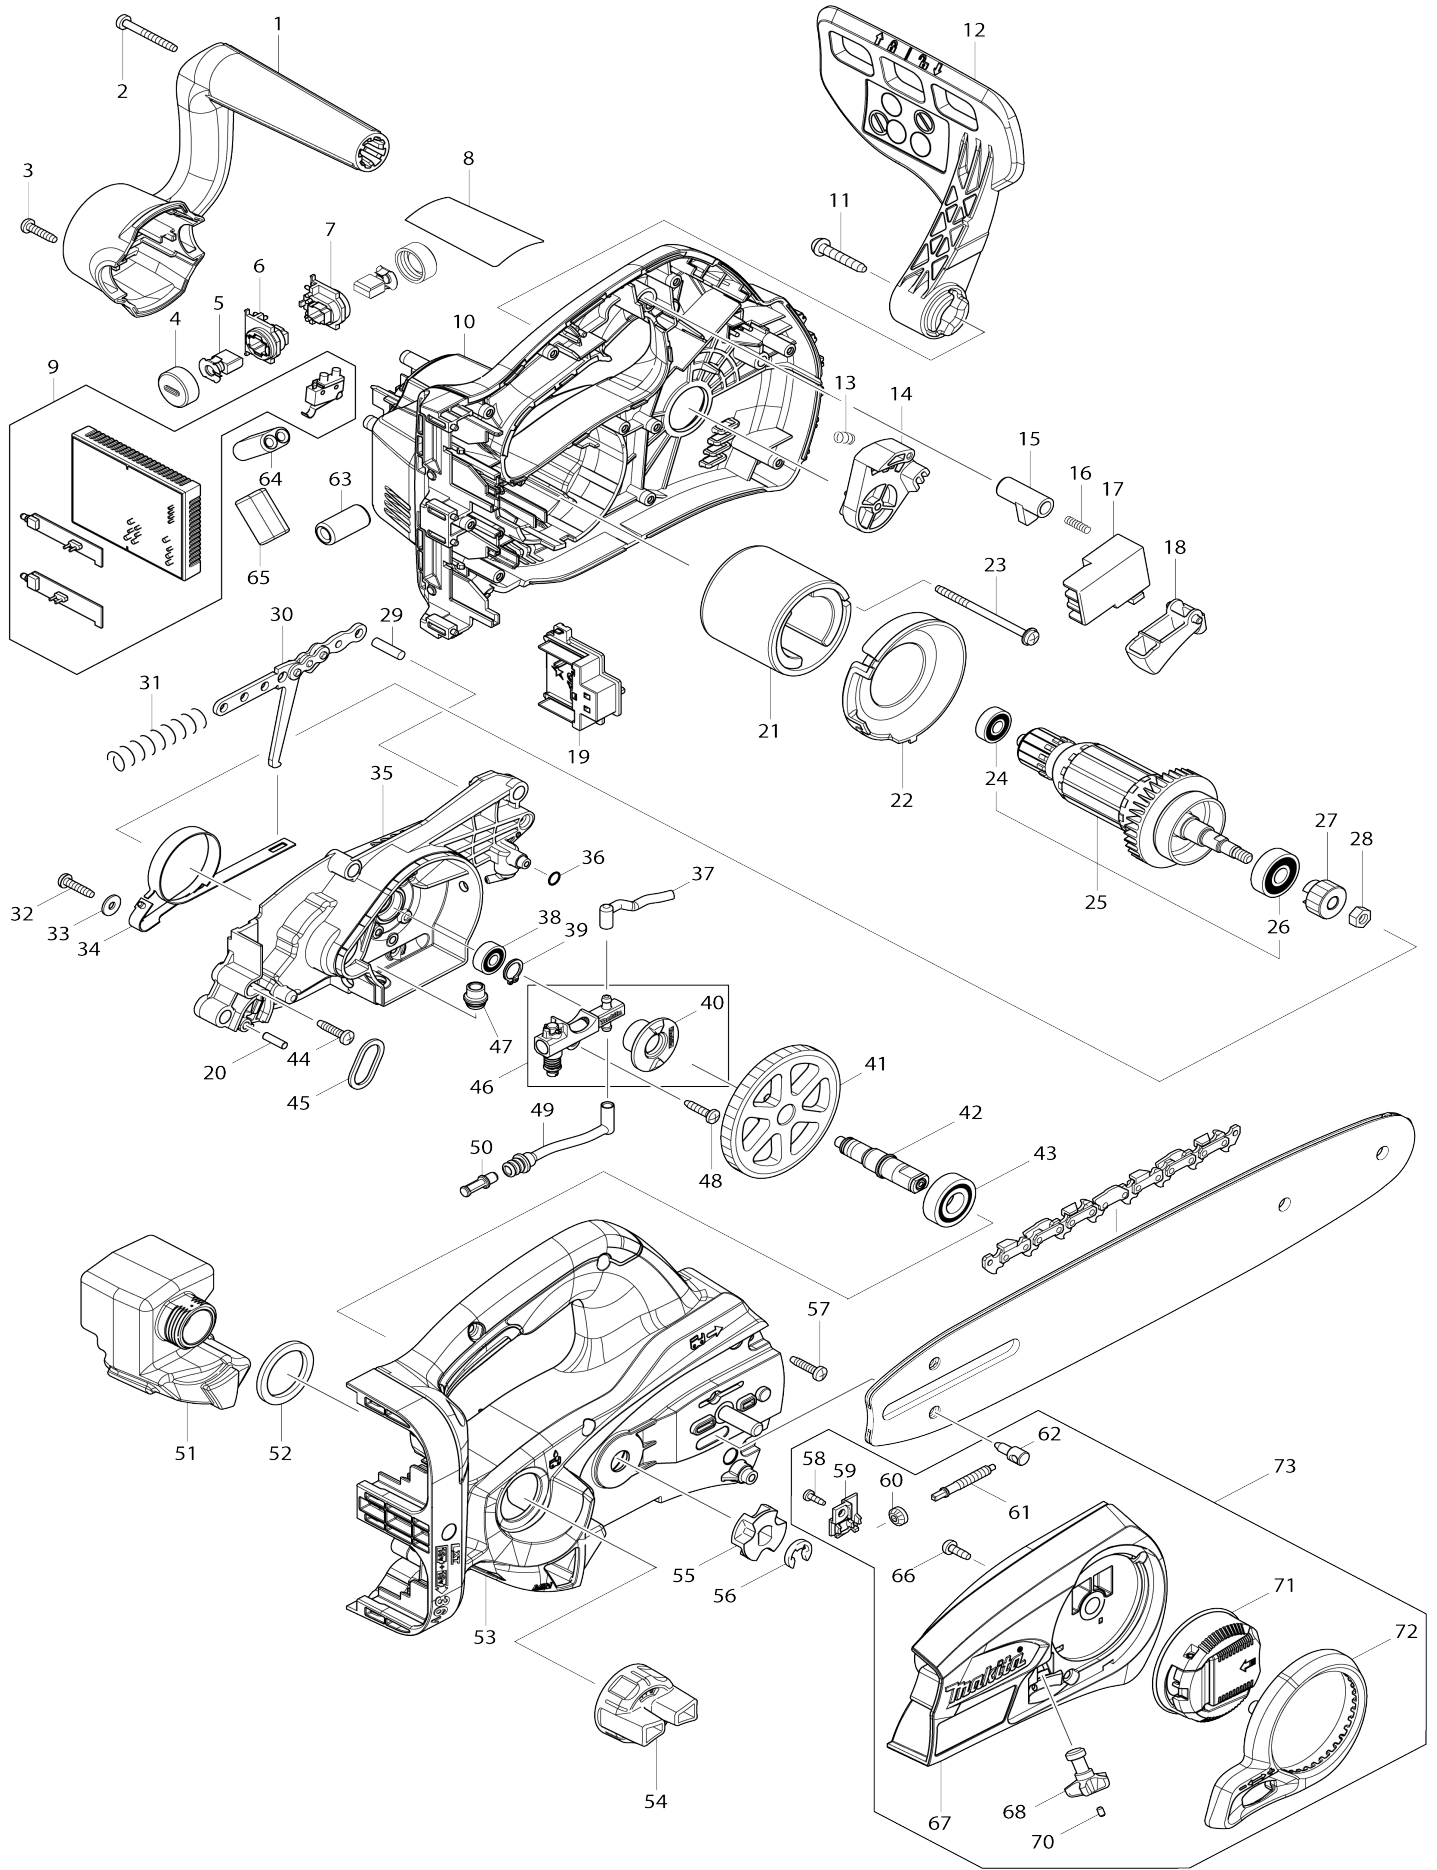

Model No.DUC252 250MM CORDLESS CHAIN SAW

Model No.DUC252 250MM CORDLESS CHAIN SAW

Item No.	Parts No.	Description	Interchangability	Q'ty	New/Old	Note1	Note2
001	451972-6	FRONT HANDLE		1			
002	266053-1	TAPPING SCREW 4X35		1			
003	265995-6	TAPPING SCREW 4X18		2			
004	643941-3	BRUSH HOLDER CAP		2	*		
004-1	643829-7	HOLDER CAP	O	2			
005	194928-3	CARBON BRUSH CB-442		1			
006	644514-5	BRUSH HOLDER		1	*		
006-1	643538-8	BRUSH HOLDER	O	1			
007	644513-7	BRUSH HOLDER		1	*		
007-1	643537-0	BRUSH HOLDER	O	1			
008	815R26-5	DUC252 NAME PLATE		1			
009	620275-1	CONTROLLER		1	*		
009-1	620G61-2	CONTROLLER	<	1			
010	187882-8	HOUSING SET		1			
C10	263005-3	RUBBER PIN 6		4			
D10		INC. 53					
011	266173-1	TAPPING SCREW 5X30		1			
012	142836-2	FRONT HAND GUARD COMPLETE		1			
C10	804P18-7	CAUTION LABEL		1			
013	231298-0	COMPRESSION SPRING 6		1			
014	451973-4	HAND GUARD SUPPORT		1			
015	416178-3	LOCK-OFF BUTTON		1	*		
015-1	413908-3	LOCK OFF BUTTON	<	1			
016	233173-6	COMPRESSION SPRING 4		1			
017	650730-9	SWITCH TG72BD-6		1			
018	450212-9	SWITCH LEVER		1			
019	644808-8	TERMINAL		2			
020	256184-4	PIN 4		1			
021	638571-3	YOKE UNIT		1			
022	451970-0	BAFFLE PLATE		1			
023	266292-3	TAPPING SCREW 4X65		2			
024	210062-2	BALL BEARING 607ZZ		1			
025	519268-2	ARMATURE ASS'Y 36V		1			
D10		INC. 24,26					
026	211092-6	BALL BEARING 629DDW		1			
027	227252-0	SPUR GEAR 16		1			
028	252186-8	HEX. NUT M6		1			
029	256123-4	PIN 5		1			
030	158047-9	LINK PLATE COMPLETE		1			
031	233175-2	COMPRESSION SPRING 9		1			
032	265995-6	TAPPING SCREW 4X18		1	*		
032-1	265620-9	TAPPING SCREW FLANGE 4X18	S	1			
033	267195-4	FLAT WASHER 4		1	*		
034	168321-7	BRAKE BAND		1			
035	142573-8	BEARING HOUSING COMPLETE		1			
C10	263002-9	RUBBER PIN 4		1			
C20	414377-1	NOZZLE		1			