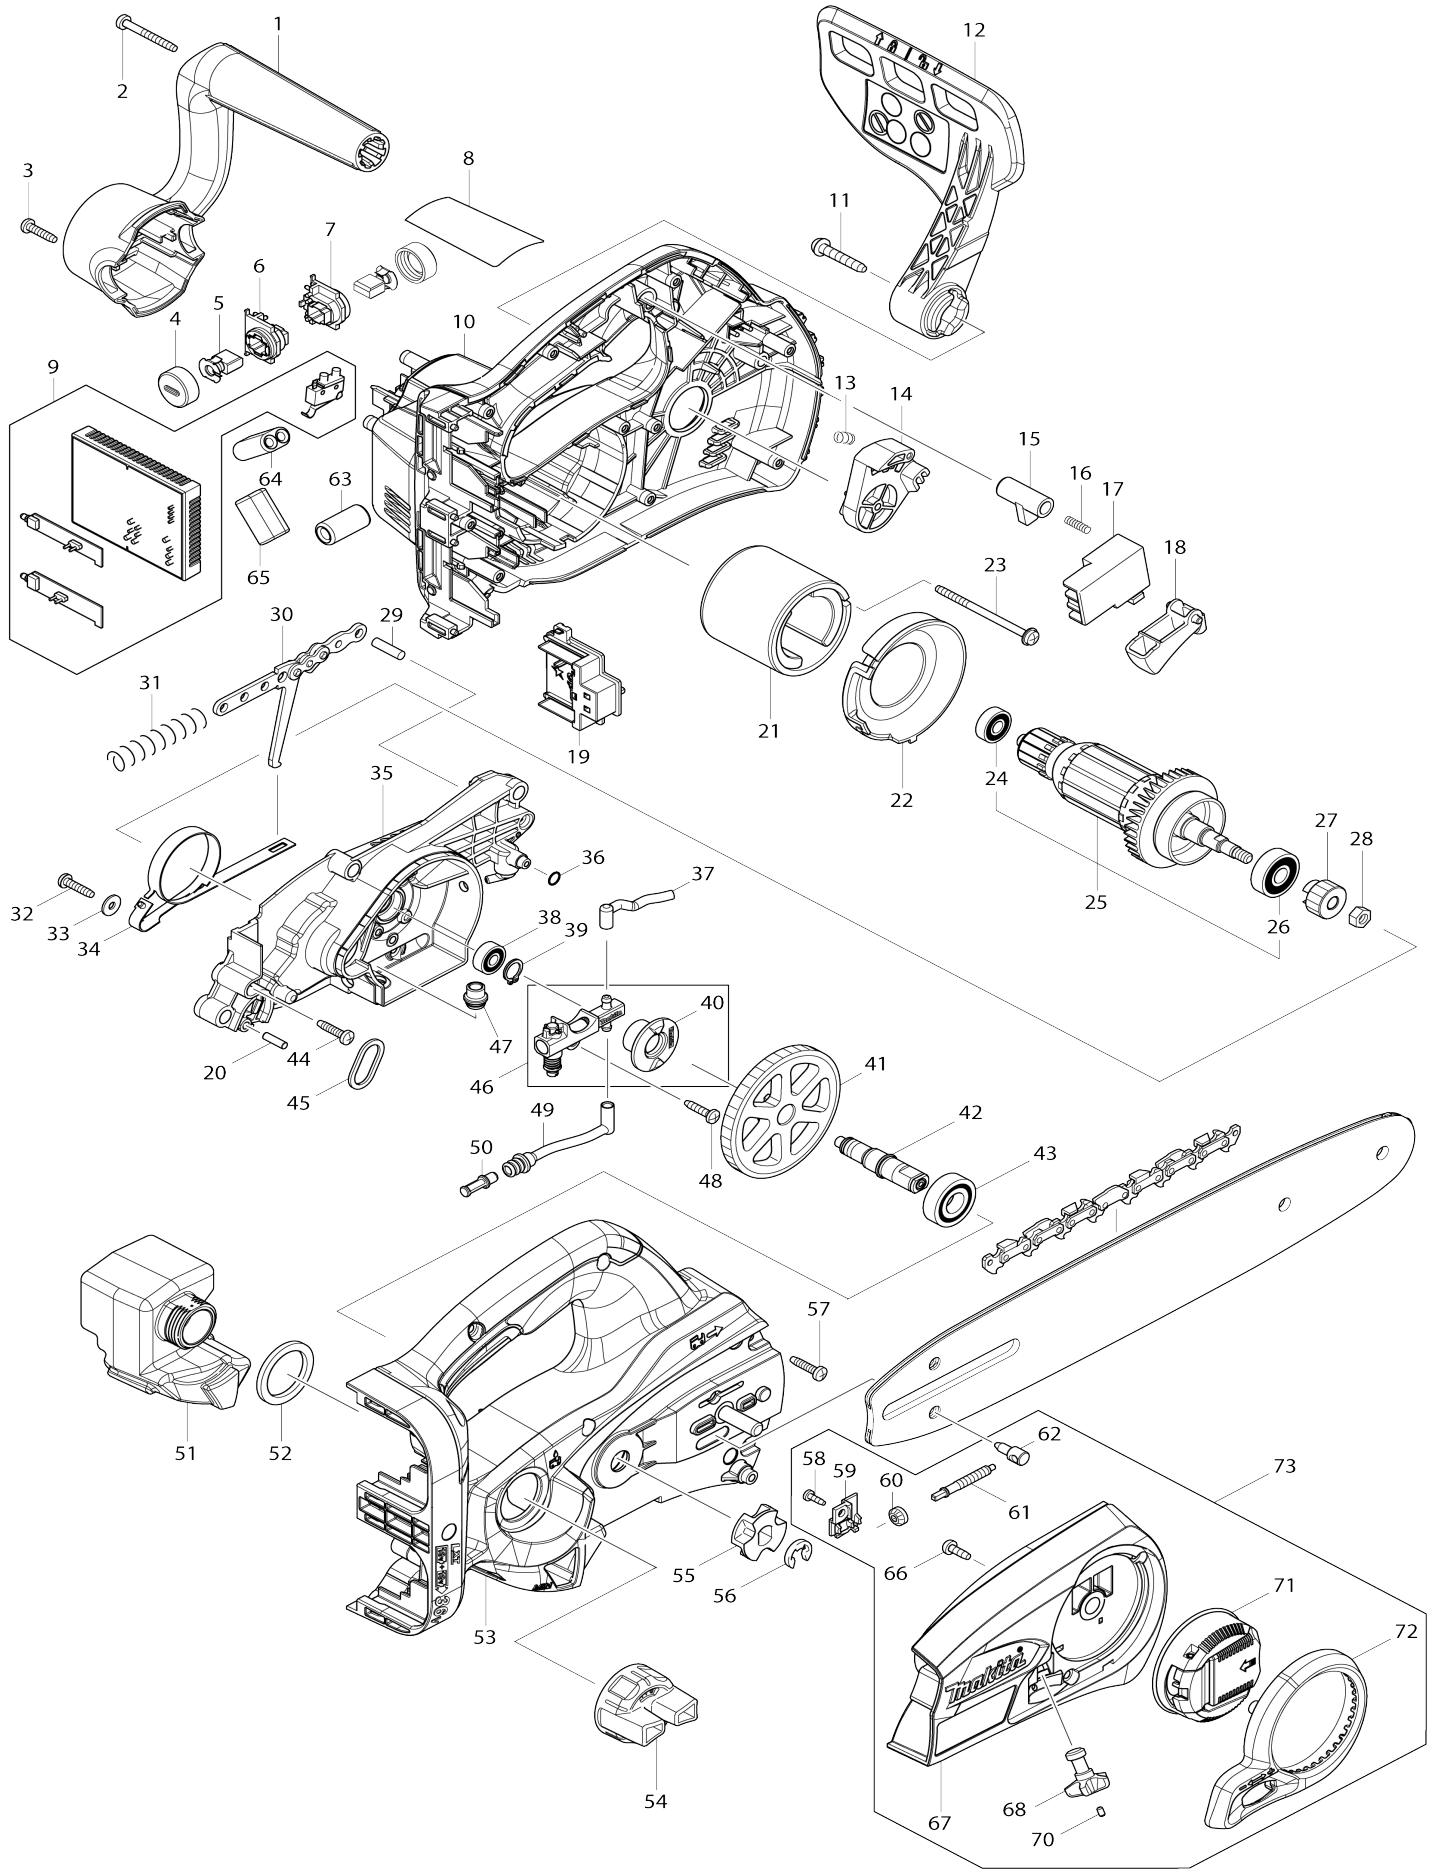

Model No.DUC302 300MM CORDLESS CHAIN SAW

Model No.DUC302 300MM CORDLESS CHAIN SAW

Item No.	Parts No.	Description	Interchangability	Q'ty	New/Old	Note1	Note2
001	451972-6	FRONT HANDLE		1			
002	266053-1	TAPPING SCREW 4X35		1			
003	265995-6	TAPPING SCREW 4X18		2			
004	643941-3	BRUSH HOLDER CAP		2	*		
004-1	643829-7	HOLDER CAP	O	2			
005	194928-3	CARBON BRUSH CB-442		1			
006	644514-5	BRUSH HOLDER		1	*		
006-1	643538-8	BRUSH HOLDER	O	1			
007	644513-7	BRUSH HOLDER		1	*		
007-1	643537-0	BRUSH HOLDER	O	1			
008	815R34-6	DUC302 NAME PLATE		1			
009	620275-1	CONTROLLER		1	*		
009-1	620G61-2	CONTROLLER	<	1			
010	187882-8	HOUSING SET		1			
C10	263005-3	RUBBER PIN 6		4			
D10		INC. 53					
011	266173-1	TAPPING SCREW 5X30		1			
012	142836-2	FRONT HAND GUARD COMPLETE		1			
C10	804P18-7	CAUTION LABEL		1			
013	231298-0	COMPRESSION SPRING 6		1			
014	451973-4	HAND GUARD SUPPORT		1			
015	416178-3	LOCK-OFF BUTTON		1	*		
015-1	413908-3	LOCK OFF BUTTON	<	1			
016	233173-6	COMPRESSION SPRING 4		1			
017	650730-9	SWITCH TG72BD-6		1			
018	450212-9	SWITCH LEVER		1			
019	644808-8	TERMINAL		2			
020	256184-4	PIN 4		1			
021	638571-3	YOKE UNIT		1			
022	451970-0	BAFFLE PLATE		1			
023	266292-3	TAPPING SCREW 4X65		2			
024	210062-2	BALL BEARING 607ZZ		1			
025	519268-2	ARMATURE ASS'Y 36V		1			
D10		INC. 24,26					
026	211092-6	BALL BEARING 629DDW		1			
027	227252-0	SPUR GEAR 16		1			
028	252186-8	HEX. NUT M6		1			
029	256123-4	PIN 5		1			
030	158047-9	LINK PLATE COMPLETE		1			
031	233175-2	COMPRESSION SPRING 9		1			
032	265995-6	TAPPING SCREW 4X18		1	*		
032-1	265620-9	TAPPING SCREW FLANGE 4X18	S	1			
033	267195-4	FLAT WASHER 4		1	*		
034	168321-7	BRAKE BAND		1			
035	142573-8	BEARING HOUSING COMPLETE		1			
C10	263002-9	RUBBER PIN 4		1			
C20	414377-1	NOZZLE		1			