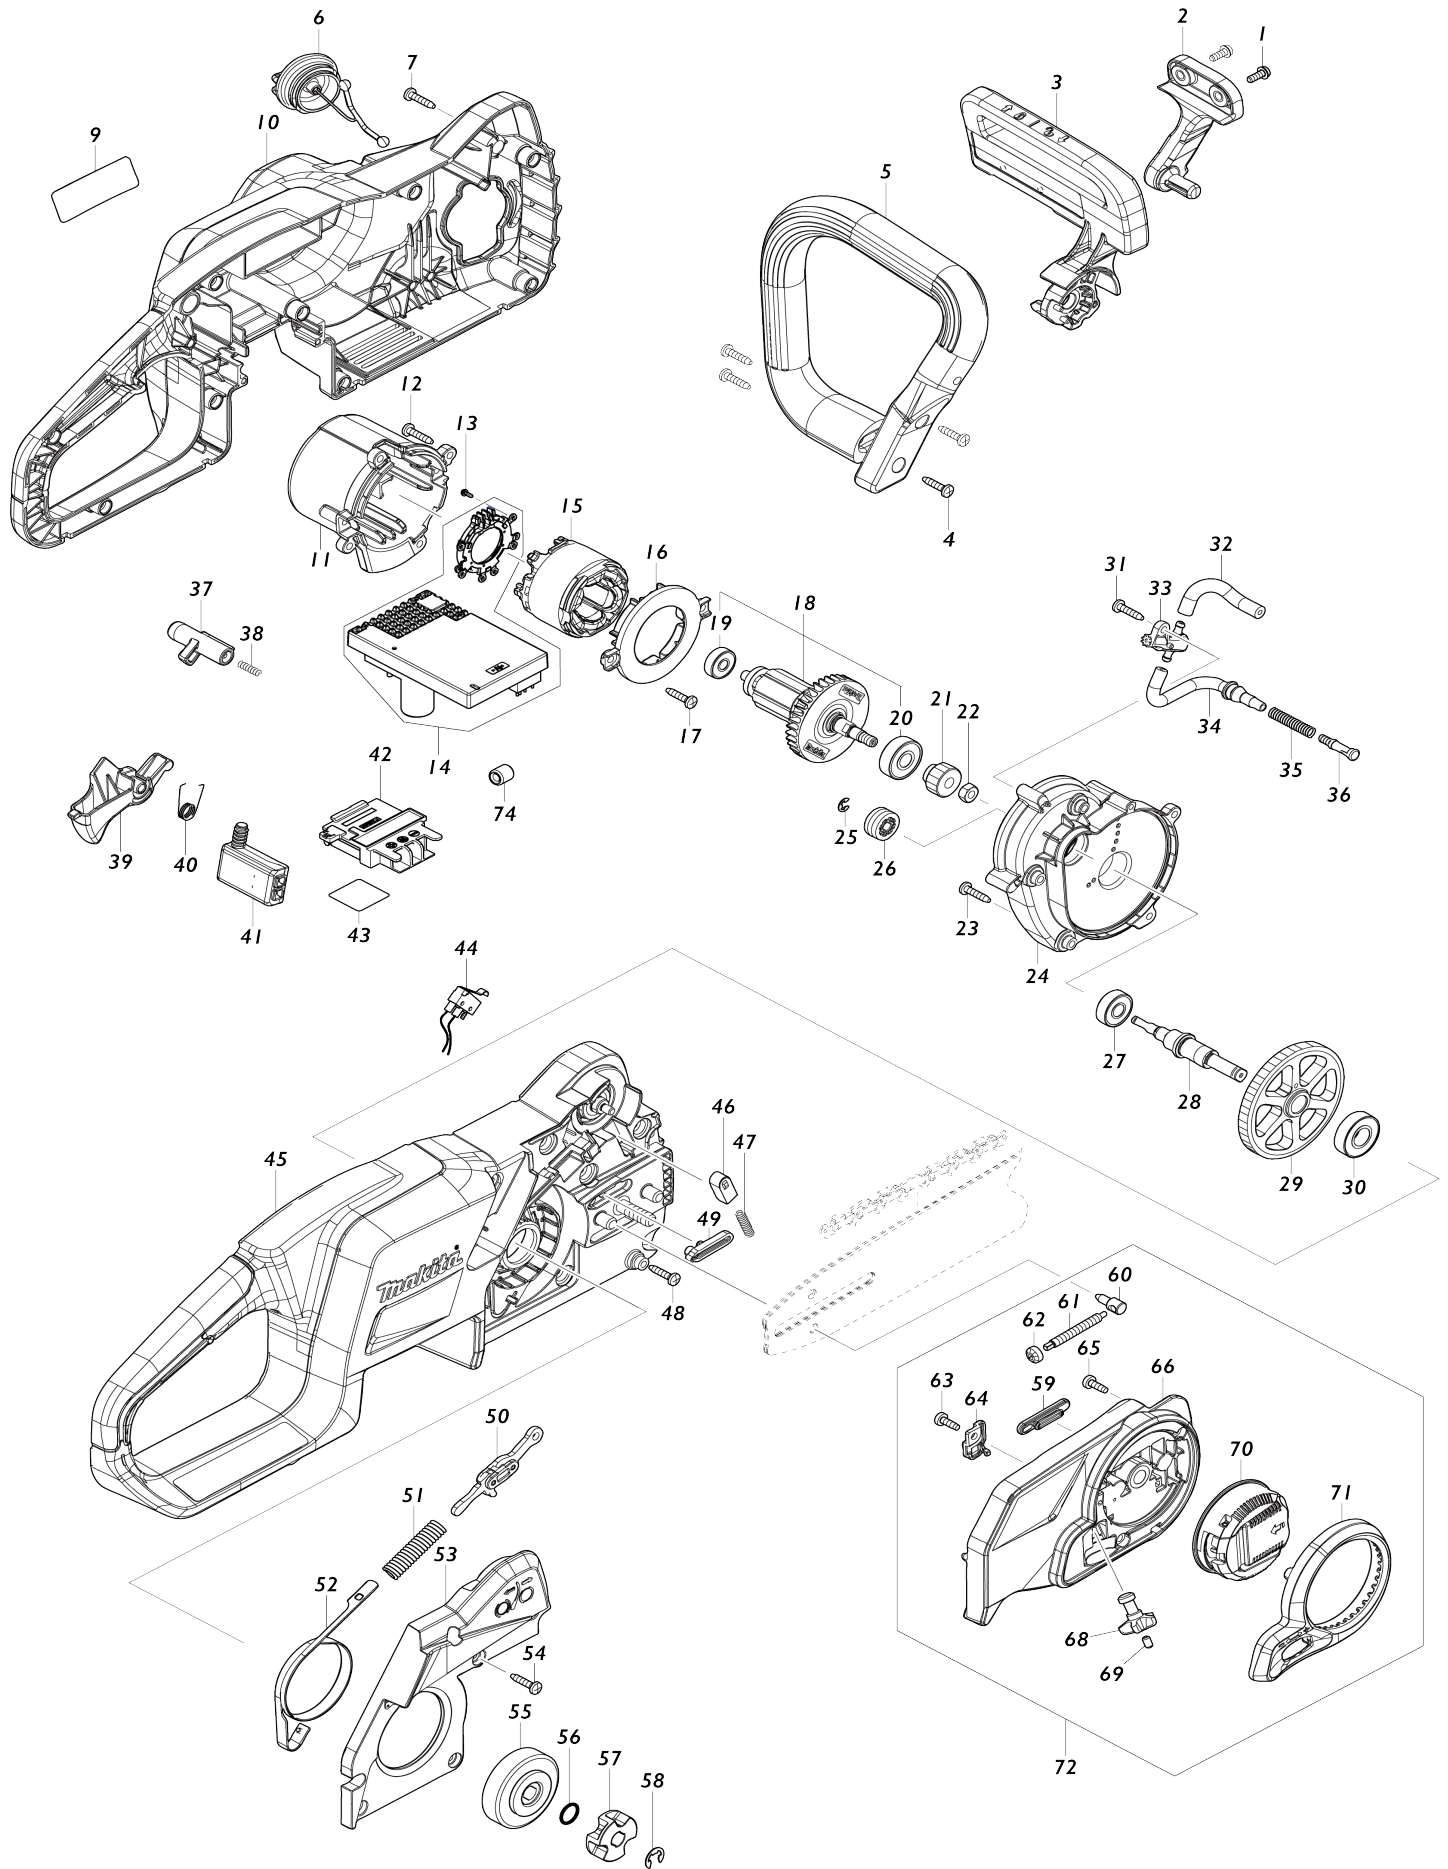

# Model No.DUC307 300MM CORDLESS CHAIN SAW

# Model No.DUC307 300MM CORDLESS CHAIN SAW

Item No.	Parts No.	Description	Interchangability	Q'ty	New/Old	Note1	Note2
001	911118-1	PAN HEAD SCREW M4X12		2			
002	413J87-7	FRONT HAND GUARD RETAINER		1			
003	141K82-0	FRONT HAND GUARD COMPLETE		1			
C10	810R21-0	CAUTION LABEL		1			
004	266326-2	TAPPING SCREW 4X18		4			
005	413J75-4	FRONT HANDLE		1			
006	162C20-1	TANK CAP COMPLETE		1			
C10	213A30-0	O-RING 29.5		1			
007	266326-2	TAPPING SCREW 4X18		9			
009	858P89-6	DUC307 NAME PLATE		1			
010	183W84-2	HOUSING SET		1			
C10	263005-3	RUBBER PIN 6		2			
C20	8057G1-2	MAKITA LOGO LABEL		1			
D10		INC. 45					
011	413J76-2	MOTOR HOUSING		1			
012	266326-2	TAPPING SCREW 4X18		4			
013	652119-7	PAN HEAD SCREW M2X6		6			
014	620J79-1	CONTROLLER		1			
015	629B62-7	STATOR		1			
016	413J86-9	BAFFLE PLATE		1			
017	266326-2	TAPPING SCREW 4X18		2			
018	519766-6	ROTOR ASS'Y		1	*		
D10		INC. 19,20					
018-1	519766-6	ROTOR ASS'Y	O	1			
D10		INC. 19,20					
019	211499-6	BALL BEARING 626ZZ		1			
020	211092-6	BALL BEARING 629DDW		1			
021	227989-9	SPUR GEAR 16		1			
022	252186-8	HEX. NUT M6		1			
023	266326-2	TAPPING SCREW 4X18		5			
024	413J72-0	BEARING HOUSING		1			
025	961011-9	STOP RING E-4		1			
026	226884-0	WORM GEAR		1			
027	211032-4	BALL BEARING 608ZZ		1			
028	327A29-0	SPINDLE		1			
029	227990-4	SPUR GEAR 73		1			
030	210216-1	BALL BEARING 6001DDW		1			
031	266326-2	TAPPING SCREW 4X18		1			
032	422914-7	OIL TUBE 3-60		1			
033	141N25-0	OIL PUMP COMPLETE		1			
034	422913-9	OIL TUBE 3-105		1			
035	231975-4	SPRING		1			
036	452666-6	NIPPLE		1			
037	413J88-5	LOCK OFF BUTTON		1			
038	231469-9	COMPRESSION SPRING 4		1			
039	413J84-3	SWITCH LEVER		1			
040	233621-5	TORSION SPRING 9		1			