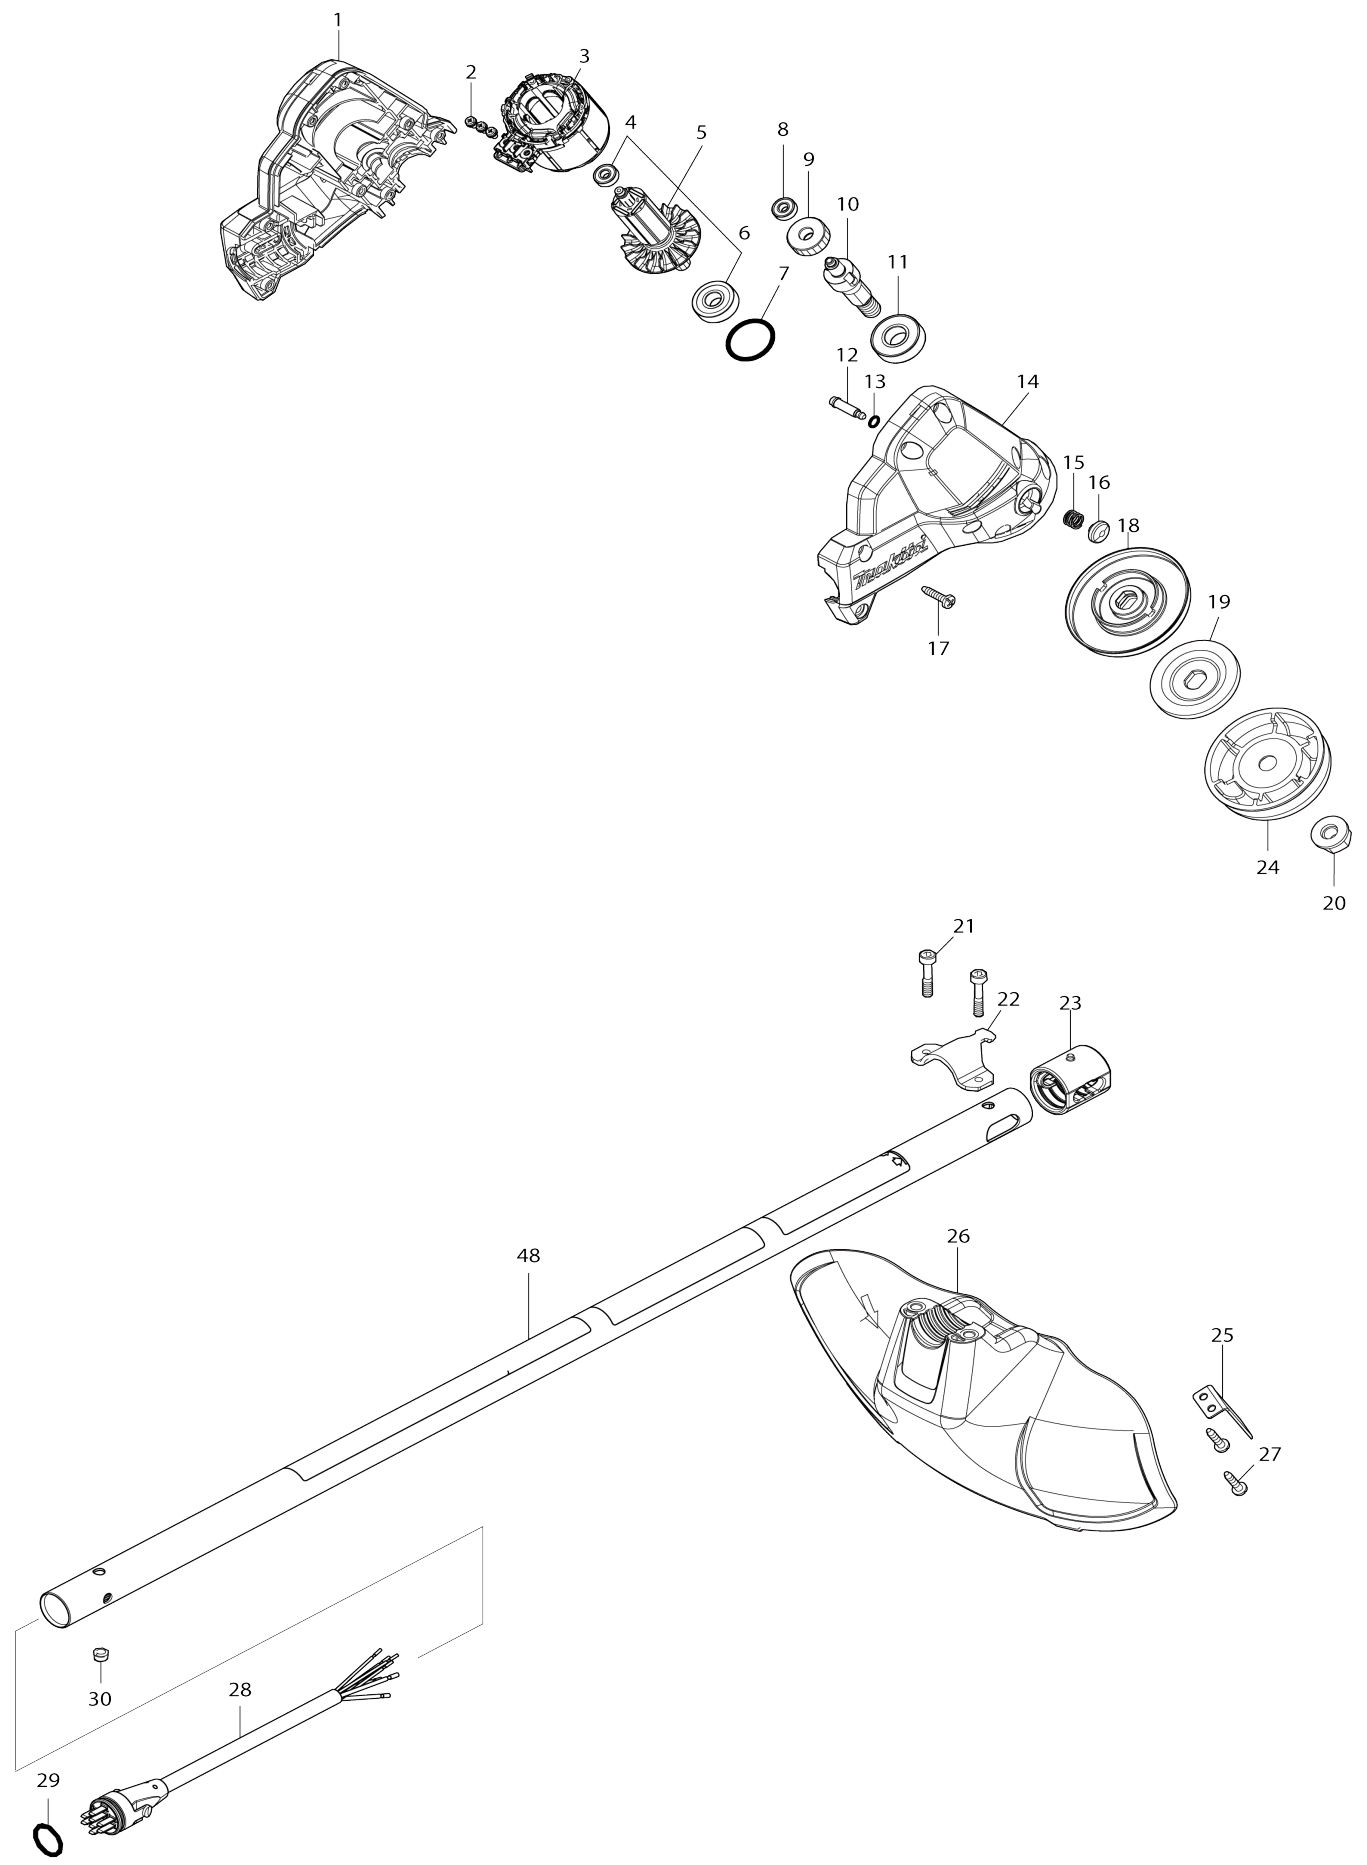

Model No.DUR191L CORDLESS GRASS TRIMMER

Model No. DUR191L CORDLESS GRASS TRIMMER

Model No.DUR191L CORDLESS GRASS TRIMMER

Item No.	Parts No.	Description	Interchangability	Q'ty	New/Old	Note1	Note2
001	183P06-0	MOTOR HOUSING SET		1			
D10		INC. 14					
002	652069-6	FLAT HEAD SCREW M3X6		3			
003	629248-1	STATOR		1			
004	210215-3	BALL BEARING 695ZZ		1			
005	510449-1	ROTOR ASS'Y		1			
D10		INC. 4,6					
006	210049-4	BALL BEARING 609ZZ		1			
007	213380-7	O RING 24		1			
008	210215-3	BALL BEARING 695ZZ		1			
009	221492-2	HELICAL GEAR 26		1			
010	327542-2	CUTTER SHAFT		1			
011	211131-2	BALL BEARING 6001DDW		1			
012	256546-6	SHOULDER PIN 4		1			
013	213021-5	O RING 5		1			
014	183P06-0	MOTOR HOUSING SET		1			
D10		INC. 1					
015	233072-2	COMPRESSION SPRING 8		1			
016	412408-0	PIN CAP		1			
017	266326-2	TAPPING SCREW 4X18		8			
018	140T23-7	RECEIVE WASHER COMPLETE		1			
021	251513-6	H.S.H.BOLT M5X25		2			
022	347667-6	PROTECTOR CLAMP		1			
023	424567-8	RUBBER SLEEVE 24		1			
025	346855-2	CUTTER		1			
026	412392-9	PROTECTOR		1			
027	266326-2	TAPPING SCREW 4X18		2			
028	699088-1	POWER SUPPLY CORD UNIT		1			
029	213275-4	O RING 18		1			
030	326880-9	STOPPER PIN B		1			
031	454304-6	JOINT COVER		1			
032	233604-5	TORSION SPRING 3		1			
033	454303-8	LOCK LEVER		1			
034	233211-4	COMPRESSION SPRING 2		1			
035	265596-0	HEX.BOLT M6X40		1			
036	922311-2	HEX. SOCKET HEAD BOLT M6X12		1			
037	319531-1	JOINT 24 B		1	*		
037-1	312D65-7	JOINT 24 B	<	1			
038	922342-1	HEX. SOCKET HEAD BOLT M6X25		1			
039	258010-3	SPRING PIN 2.5-25		2			
040	253332-6	THIN WASHER 6		1			
041	213105-9	O RING 11		1			
042	252159-1	HEX. NUT M6		1			
043	931302-2	HEX. NUT M6		1			
044	961014-3	STOP RING E-8		1			
045	272268-0	LEVER 94		1			
046	213275-4	O RING 18		1			