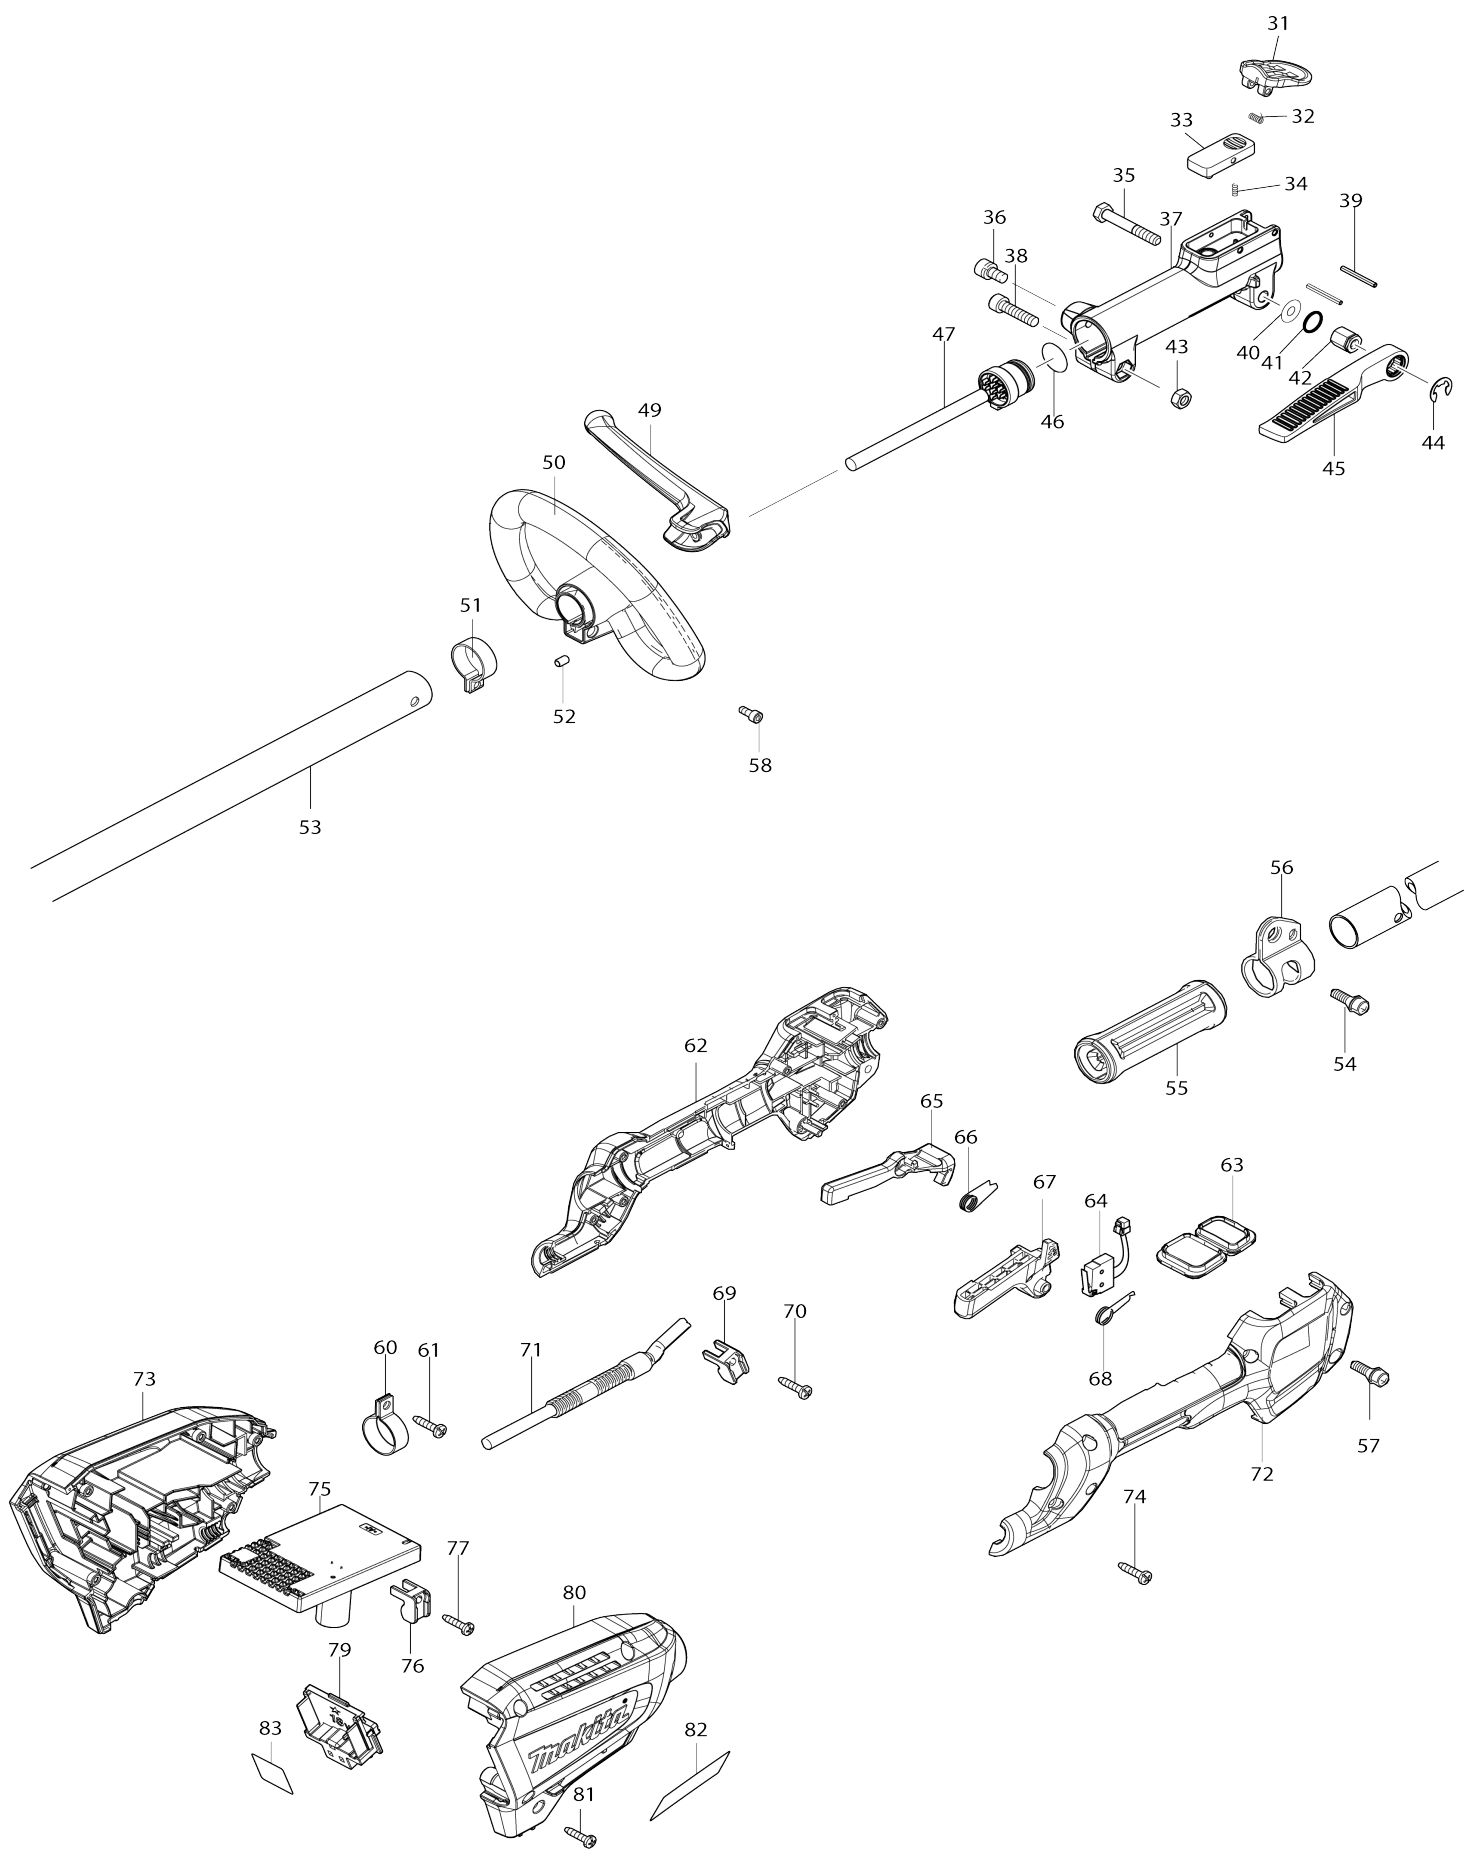

Model No.DUR191L CORDLESS GRASS TRIMMER

Model No. DUR191L CORDLESS GRASS TRIMMER

Model No.DUR191L CORDLESS GRASS TRIMMER

Item No.	Parts No.	Description	Interchangability	Q'ty	New/Old	Note1	Note2
001	183P06-0	MOTOR HOUSING SET		1			
D10		INC. 14					
002	652069-6	FLAT HEAD SCREW M3X6		3			
003	629248-1	STATOR		1			
004	210215-3	BALL BEARING 695ZZ		1			
005	510449-1	ROTOR ASS'Y		1			
D10		INC. 4,6					
006	210049-4	BALL BEARING 609ZZ		1			
007	213380-7	O RING 24		1			
008	210215-3	BALL BEARING 695ZZ		1			
009	221492-2	HELICAL GEAR 26		1			
010	327542-2	CUTTER SHAFT		1			
011	211131-2	BALL BEARING 6001DDW		1			
012	256546-6	SHOULDER PIN 4		1			
013	213021-5	O RING 5		1			
014	183P06-0	MOTOR HOUSING SET		1			
D10		INC. 1					
015	233072-2	COMPRESSION SPRING 8		1			
016	412408-0	PIN CAP		1			
017	266326-2	TAPPING SCREW 4X18		8			
018	140T23-7	RECEIVE WASHER COMPLETE		1			
021	251513-6	H.S.H.BOLT M5X25		2			
022	347667-6	PROTECTOR CLAMP		1			
023	424567-8	RUBBER SLEEVE 24		1			
025	346855-2	CUTTER		1			
026	412392-9	PROTECTOR		1			
027	266326-2	TAPPING SCREW 4X18		2			
028	699088-1	POWER SUPPLY CORD UNIT		1			
029	213275-4	O RING 18		1			
030	326880-9	STOPPER PIN B		1			
031	454304-6	JOINT COVER		1			
032	233604-5	TORSION SPRING 3		1			
033	454303-8	LOCK LEVER		1			
034	233211-4	COMPRESSION SPRING 2		1			
035	265596-0	HEX.BOLT M6X40		1			
036	922311-2	HEX. SOCKET HEAD BOLT M6X12		1			
037	319531-1	JOINT 24 B		1	*		
037-1	312D65-7	JOINT 24 B	<	1			
038	922342-1	HEX. SOCKET HEAD BOLT M6X25		1			
039	258010-3	SPRING PIN 2.5-25		2			
040	253332-6	THIN WASHER 6		1			
041	213105-9	O RING 11		1			
042	252159-1	HEX. NUT M6		1			
043	931302-2	HEX. NUT M6		1			
044	961014-3	STOP RING E-8		1			
045	272268-0	LEVER 94		1			
046	213275-4	O RING 18		1			