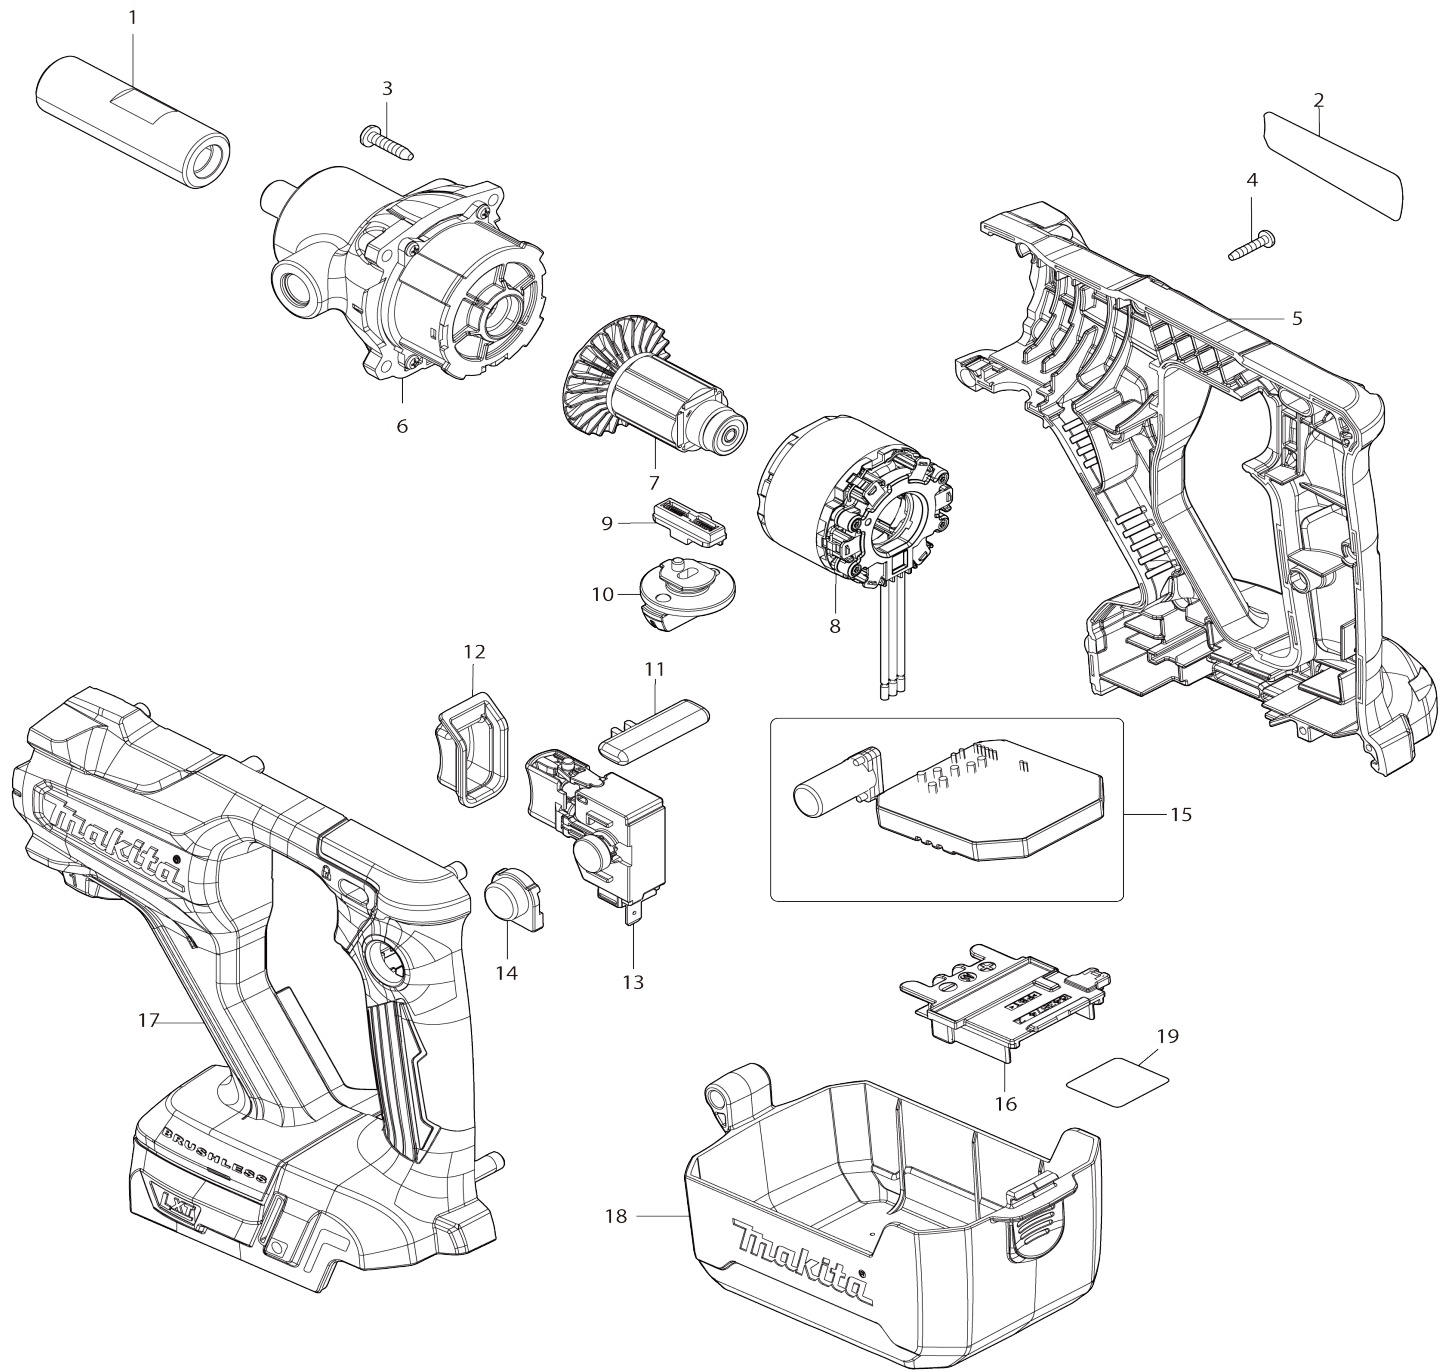

Model No.DUT130 CORDLESS MIXER

Model No.DUT130 CORDLESS MIXER

Item No.	Parts No.	Description	Interchangability	Q'ty	New/Old	Note1	Note2
001	326649-1	SHAFT HOLDER 1/2-M14		1	*		
001-1	326649-1	SHAFT HOLDER 1/2-M14	<	1	*		
001-2	327B35-1	SHAFT HOLDER 1/2-M14	O	1			
002	855D77-2	DUT130 NAME PLATE		1			
003	265995-6	TAPPING SCREW 4X18		4	*		
003-1	266045-0	TAPPING SCREW 4X20	<	4			
004	266130-9	TAPPING SCREW BIND PT 3X16		10			
005	183L06-6	HOUSING SET		1			
C10	263005-3	RUBBER PIN 6		2			
C20	252126-6	HEX. LOCK NUT M4-7		2			
D10		INC. 17					
006	127065-8	GEAR ASSEMBLY		1			
007	619551-8	ROTOR		1			
008	629396-6	STATOR		1			
009	127066-6	CHANGE LEVER ASSEMBLY		1			
C10	232518-5	COMPRESSION SPRING 4		2			
010	127282-0	SPEED CHANGE LEVER ASSEMBLY		1			
C10	213118-0	O RING 12		1			
011	458822-6	LOCK LEVER		1			
012	458816-1	SWITCH COVER		1			
013	651088-9	SWITCH C3JW-4B-1L		1			
014	458819-5	LOCK ON BUTTON COVER		1			
015	620972-9	CONTROLLER		1			
016	643874-2	TERMINAL		1			
017	183L06-6	HOUSING SET		1			
C10	263005-3	RUBBER PIN 6		2			
C20	252126-6	HEX. LOCK NUT M4-7		2			
D10		INC. 5					
018	458820-0	COVER		1			
019	855D80-3	DUT130 SERIAL NO. LABEL		1			
A01	140G50-6	GRIP COMPLETE		1			
A02	A-43692	MIXING BLADE 165		1			
A03	168884-3	SHAFT COMPLETE		1			
A04	265220-5	HEX. BOLT M8X18		1			
A06	458814-5	FRONT COVER		1			
A07	781006-4	WRENCH 13		1			
A08	781010-3	WRENCH 19		2			
A09	831253-8	TOTE BAG		1			
A13	781011-1	WRENCH 22		1			

Please state Parts No. when your order.

Print Date 18/10/2023