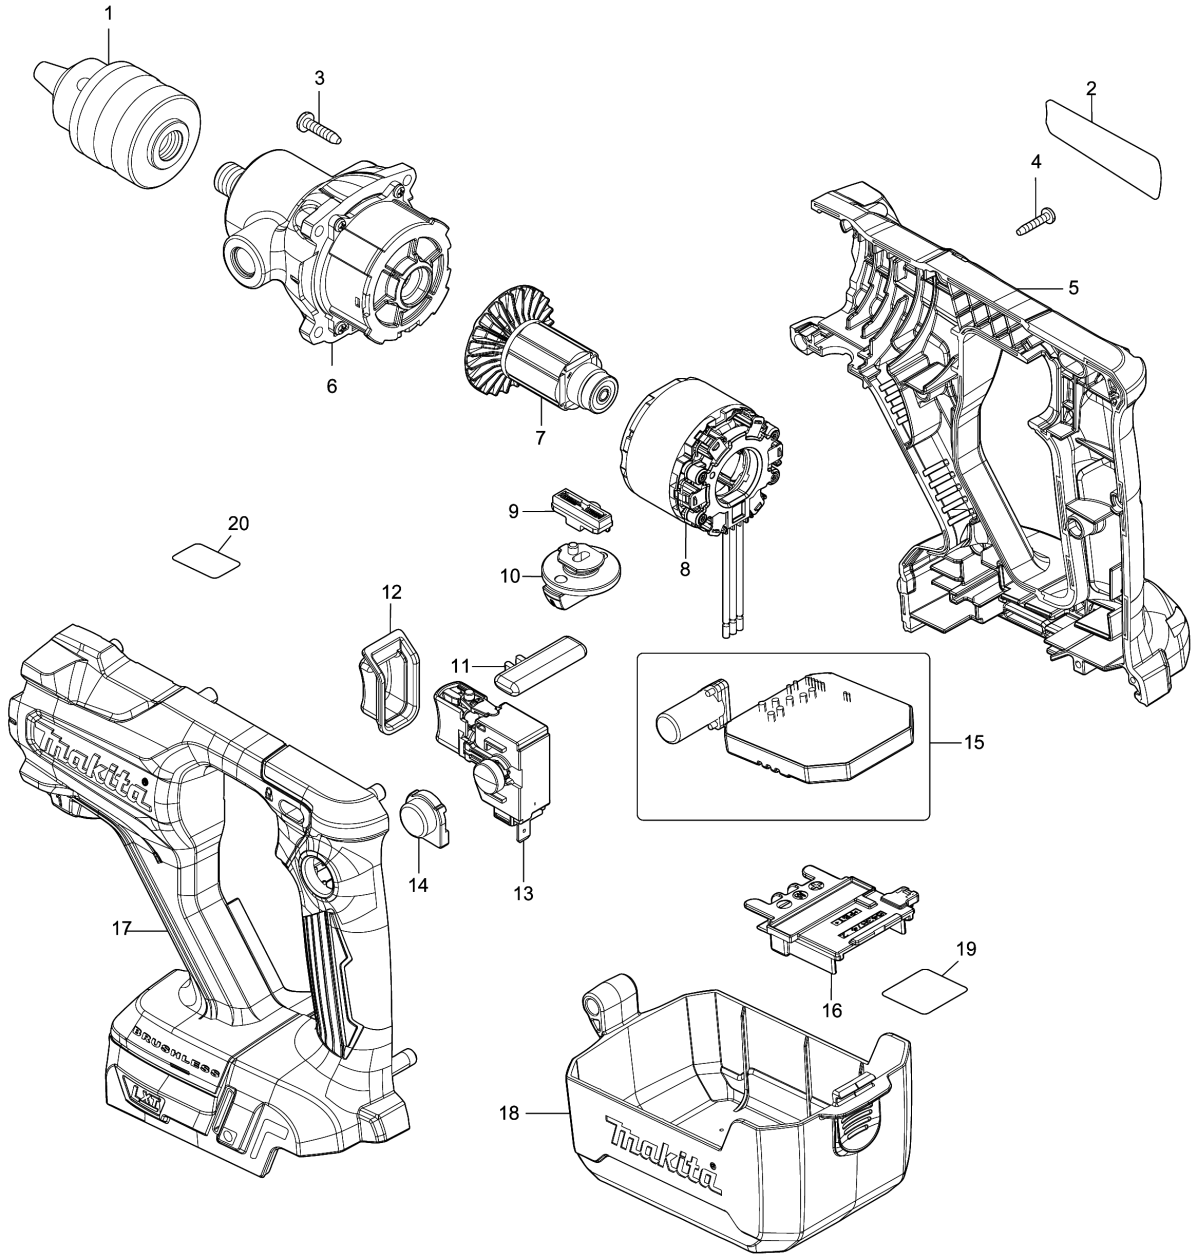

Model No.DUT131 CORDLESS MIXER

Model No.DUT131 CORDLESS MIXER

Item	Parts No.	Description	I/C	Qty	New/Old	Opt. 1	Opt. 2	Note
001	766016-2	DRILL CHUCK S13		1				
002	855L25-9	DUT131 NAME PLATE		1				
003	265995-6	TAPPING SCREW 4X18		4	*			
003-1	266045-0	TAPPING SCREW 4X20	<	4				
004	266130-9	TAPPING SCREW BIND PT 3X16		10				
005	183L06-6	HOUSING SET		1				
C10	263005-3	RUBBER PIN 6		2				
C20	252126-6	HEX. LOCK NUT M4-7		2				
D10		INC. 17						
006	127065-8	GEAR ASSEMBLY		1				
007	619551-8	ROTOR		1				
008	629396-6	STATOR		1				
009	127066-6	CHANGE LEVER ASSEMBLY		1				
C10	232518-5	COMPRESSION SPRING 4		2				
010	127282-0	SPEED CHANGE LEVER ASSEMBLY		1				
C10	213118-0	O RING 12		1				
011	458822-6	LOCK LEVER		1				
012	458816-1	SWITCH COVER		1				
013	651088-9	SWITCH C3JW-4B-1L		1				
014	458819-5	LOCK ON BUTTON COVER		1				
015	620972-9	CONTROLLER		1				
016	643874-2	TERMINAL		1				
017	183L06-6	HOUSING SET		1				
C10	263005-3	RUBBER PIN 6		2				
C20	252126-6	HEX. LOCK NUT M4-7		2				
D10		INC. 5						
018	458820-0	COVER		1				
019	855L31-4	DUT131 SERIAL NO. LABEL		1				
A01	140G50-6	GRIP COMPLETE		1				
A02	459241-9	FRONT COVER		1				
A03	763448-4	CHUCK KEY S13		1	*			
A03-1	763430-3	CHUCK KEY S13	O	1				
A04	831253-8	TOTE BAG		1				

Please order the parts with part number.

Print Date 18/10/2023