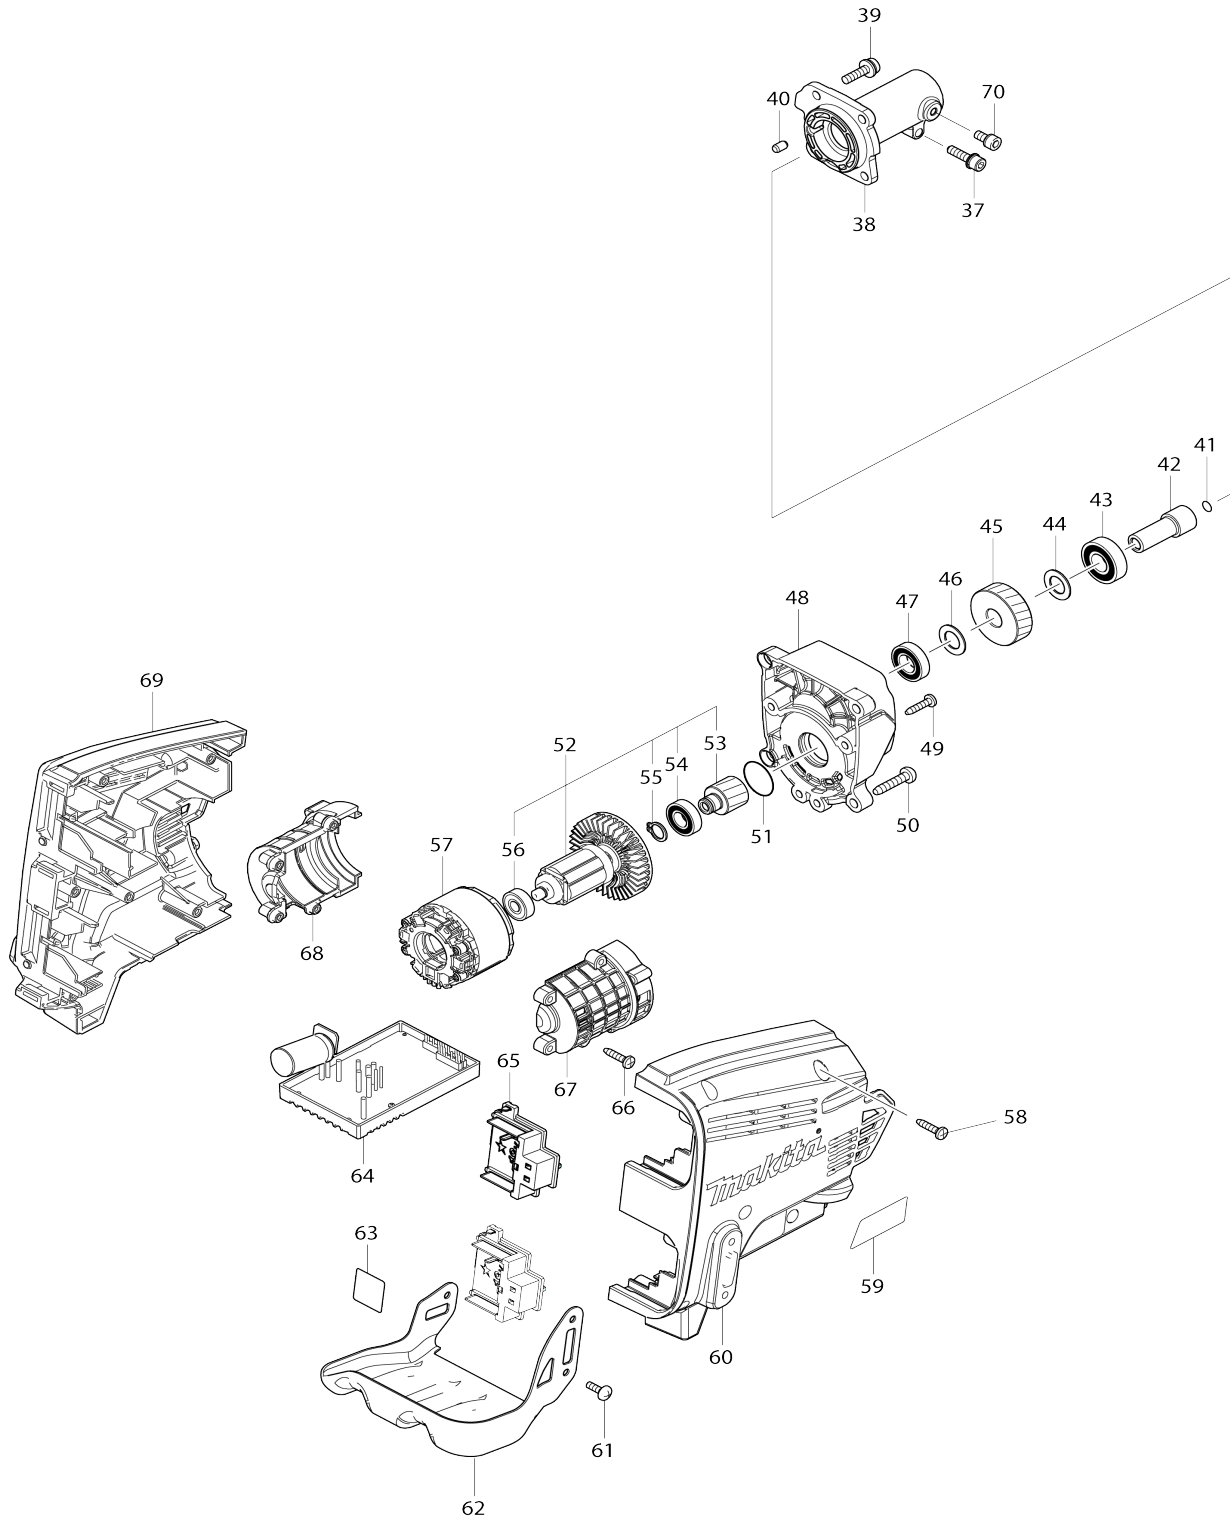

# Model No.DUX60 CRDLSS MULTI FNCTN POWER HEAD

# Model No.DUX60 CRDLSS MULTI FNCTN POWER HEAD

Model No.DUX60 CRDLSS MULTI FNCTN POWER HEAD

Item No.	Parts No.	Description	Interc hang eabilit y	Q'ty	New/ Old	Note1	Note2
001	183G31-7	GRIP SET		1			
C10	931202-6	HEX. NUT M5		1			
D10		INC. 9					
002	457773-0	LOCK OFF LEVER		1			
003	233101-1	COMPRESSION SPRING 4		1			
004	457771-4	SWITCH LEVER		1			
005	650709-0	SWITCH C3JW-1A-P		1			
006	144570-0	SUB CONTROLLER COMPLETE		1	*		
006-1	141J14-1	SUB CONTROLLER COMPLETE	S	1			
007	233540-5	TORSION SPRING 11		1			
008	922233-6	H.S.H.BOLT M5X20 WITH WR		1			
009	183G31-7	GRIP SET		1			
C10	931202-6	HEX. NUT M5		1			
D10		INC. 1					
010	266326-2	TAPPING SCREW 4X18		8			
011	141499-1	SHAFT PIPE B COMPLETE		1			
C10	898125-0	CAUTION LABEL		1	*		
C11	8029L8-6	CAUTION LABEL	<	1			
012	141238-9	SHAFT B COMPLETE		1			
013	961052-5	RETAINING RING (EXT) S-12		1			
014	922233-6	H.S.H.BOLT M5X20 WITH WR		1			
015	168478-4	HANGER		1			
C10	931202-6	HEX. NUT M5		1			
016	451601-1	SPACER 24		1			
017	457269-1	PIPE HOLDER 24		1			
018	922244-1	H.S.H.BOLT M5X25 WITH WG		1			
019	424942-8	DAMPER		1			
020	347114-7	LOWER CLAMP 35		1			
021	347113-9	UPPER CLAMP 35		1			
022	457772-2	LOOP HANDLE		1			
C10	263005-3	RUBBER PIN 6		1			
023	922233-6	H.S.H.BOLT M5X20 WITH WR		2			
024	266034-5	TAPPING SCREW CT 4X16		2			
025	452840-6	RELEASE BUTTON COVER		1			
026	452839-1	RELEASE BUTTON		1			
027	265596-0	HEX.BOLT M6X40		1			
028	318750-6	JOINT 24		1	*		
028-1	312D49-5	JOINT24	<	1			
029	922211-6	H.S.H.BOLT M5X12 WITH W		1			
030	922342-1	HEX. SOCKET HEAD BOLT M6X25		1			
031	931302-2	HEX. NUT M6		1			
032	272268-0	LEVER 94		1			
033	253332-6	THIN WASHER 6		1			
034	213105-9	O RING 11		1			
035	252159-1	HEX. NUT M6		1			
036	961014-3	STOP RING E-8		1			
037	922233-6	H.S.H.BOLT M5X20 WITH WR		1			