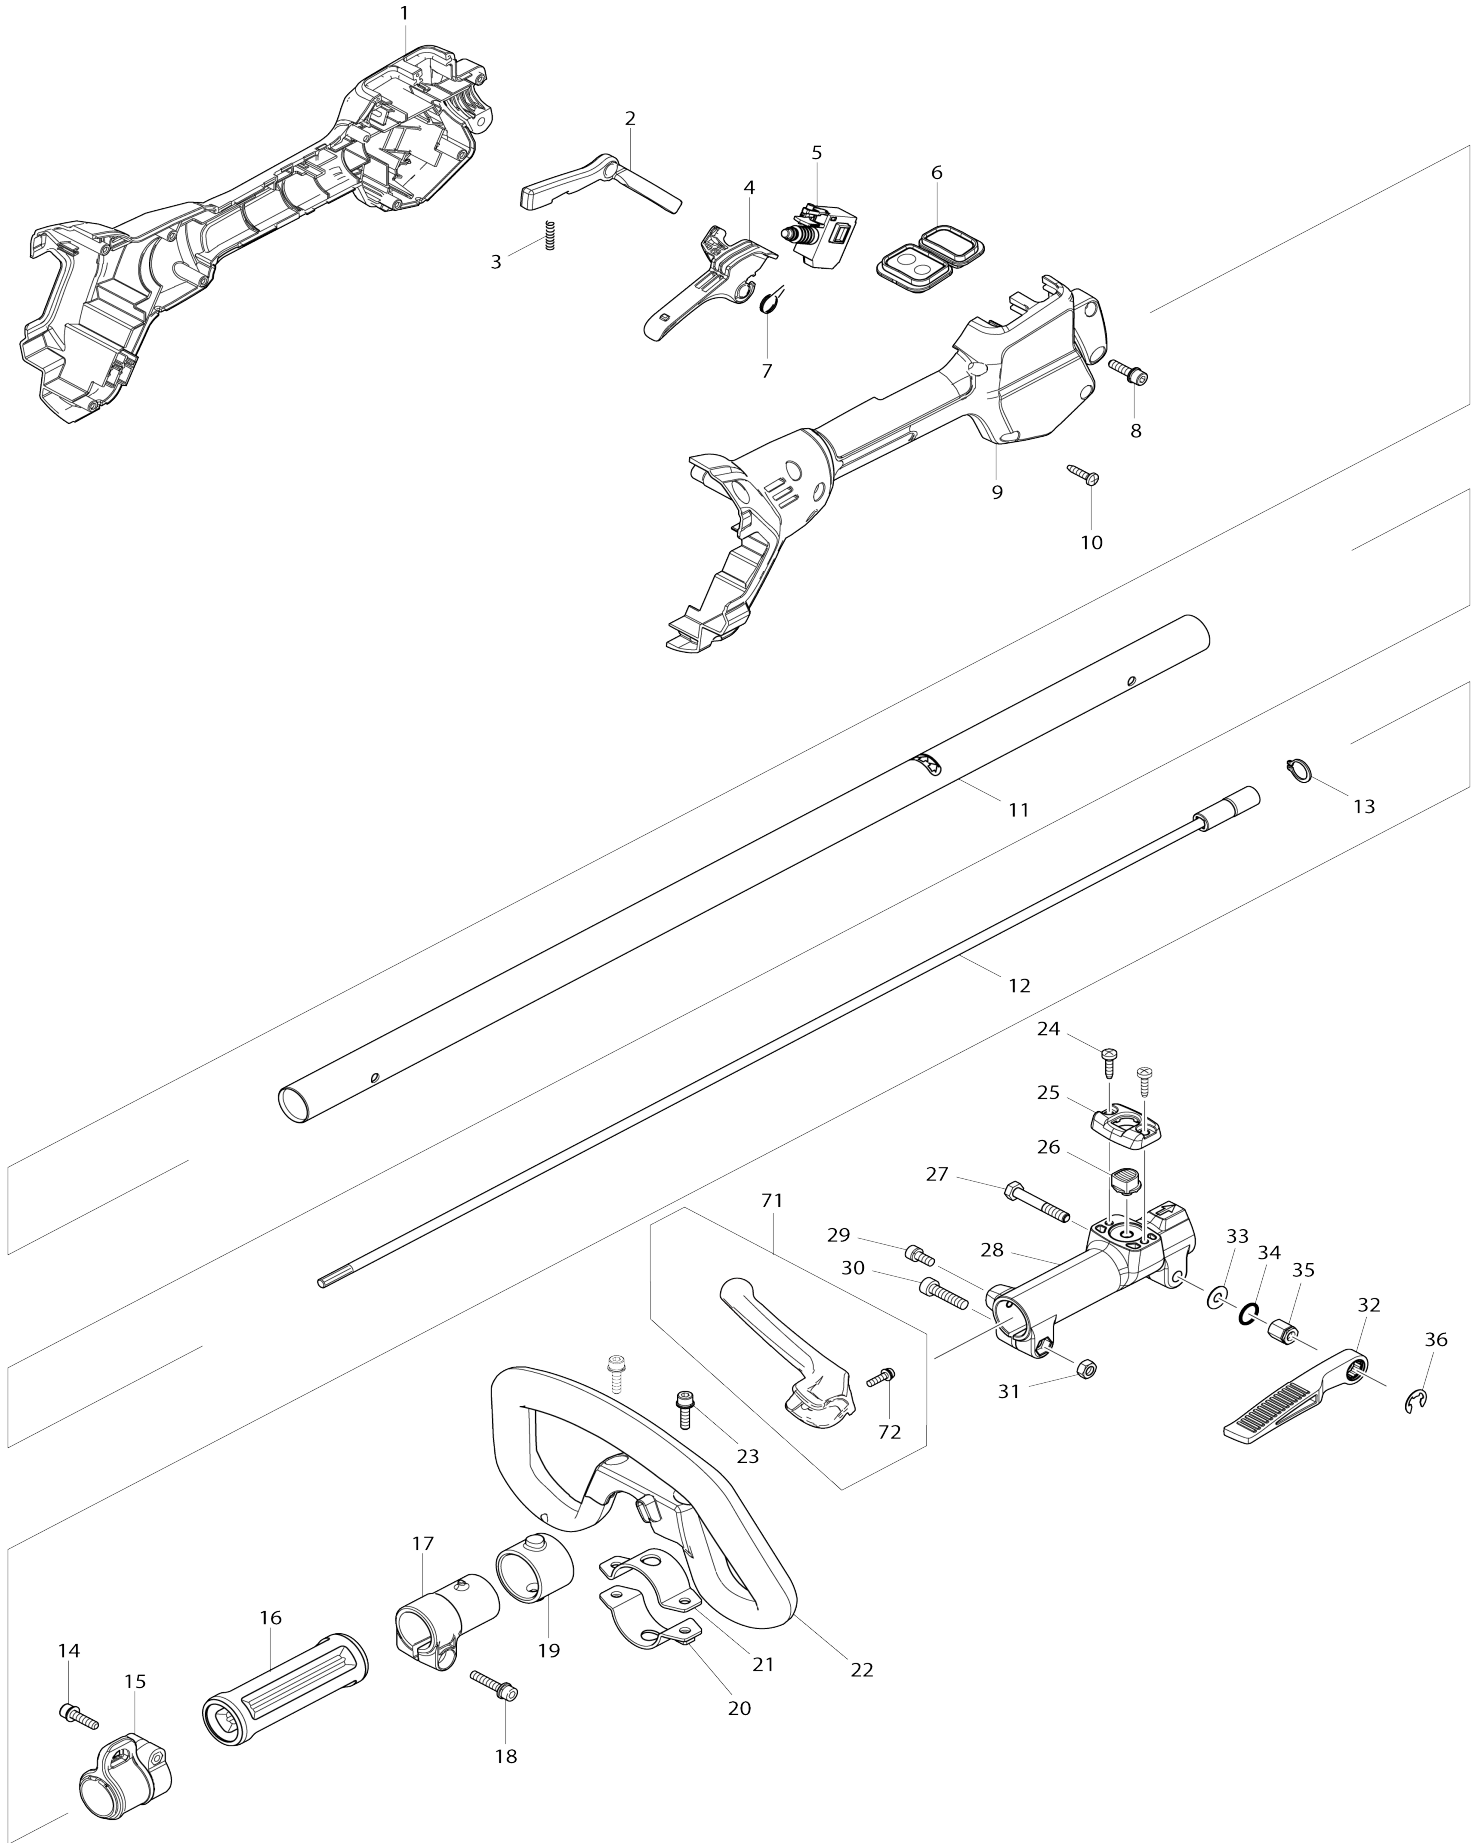

# Model No.DUX60 CRDLSS MULTI FNCTN POWER HEAD

# Model No.DUX60 CRDLSS MULTI FNCTN POWER HEAD

Model No.DUX60 CRDLSS MULTI FNCTN POWER HEAD

Item No.	Parts No.	Description	Interc hang eabilit y	Q'ty	New/ Old	Note1	Note2
001	183G31-7	GRIP SET		1			
C10	931202-6	HEX. NUT M5		1			
D10		INC. 9					
002	457773-0	LOCK OFF LEVER		1			
003	233101-1	COMPRESSION SPRING 4		1			
004	457771-4	SWITCH LEVER		1			
005	650709-0	SWITCH C3JW-1A-P		1			
006	144570-0	SUB CONTROLLER COMPLETE		1	*		
006-1	141J14-1	SUB CONTROLLER COMPLETE	S	1			
007	233540-5	TORSION SPRING 11		1			
008	922233-6	H.S.H.BOLT M5X20 WITH WR		1			
009	183G31-7	GRIP SET		1			
C10	931202-6	HEX. NUT M5		1			
D10		INC. 1					
010	266326-2	TAPPING SCREW 4X18		8			
011	141499-1	SHAFT PIPE B COMPLETE		1			
C10	898125-0	CAUTION LABEL		1	*		
C11	8029L8-6	CAUTION LABEL	<	1			
012	141238-9	SHAFT B COMPLETE		1			
013	961052-5	RETAINING RING (EXT) S-12		1			
014	922233-6	H.S.H.BOLT M5X20 WITH WR		1			
015	168478-4	HANGER		1			
C10	931202-6	HEX. NUT M5		1			
016	451601-1	SPACER 24		1			
017	457269-1	PIPE HOLDER 24		1			
018	922244-1	H.S.H.BOLT M5X25 WITH WG		1			
019	424942-8	DAMPER		1			
020	347114-7	LOWER CLAMP 35		1			
021	347113-9	UPPER CLAMP 35		1			
022	457772-2	LOOP HANDLE		1			
C10	263005-3	RUBBER PIN 6		1			
023	922233-6	H.S.H.BOLT M5X20 WITH WR		2			
024	266034-5	TAPPING SCREW CT 4X16		2			
025	452840-6	RELEASE BUTTON COVER		1			
026	452839-1	RELEASE BUTTON		1			
027	265596-0	HEX.BOLT M6X40		1			
028	318750-6	JOINT 24		1	*		
028-1	312D49-5	JOINT24	<	1			
029	922211-6	H.S.H.BOLT M5X12 WITH W		1			
030	922342-1	HEX. SOCKET HEAD BOLT M6X25		1			
031	931302-2	HEX. NUT M6		1			
032	272268-0	LEVER 94		1			
033	253332-6	THIN WASHER 6		1			
034	213105-9	O RING 11		1			
035	252159-1	HEX. NUT M6		1			
036	961014-3	STOP RING E-8		1			
037	922233-6	H.S.H.BOLT M5X20 WITH WR		1			