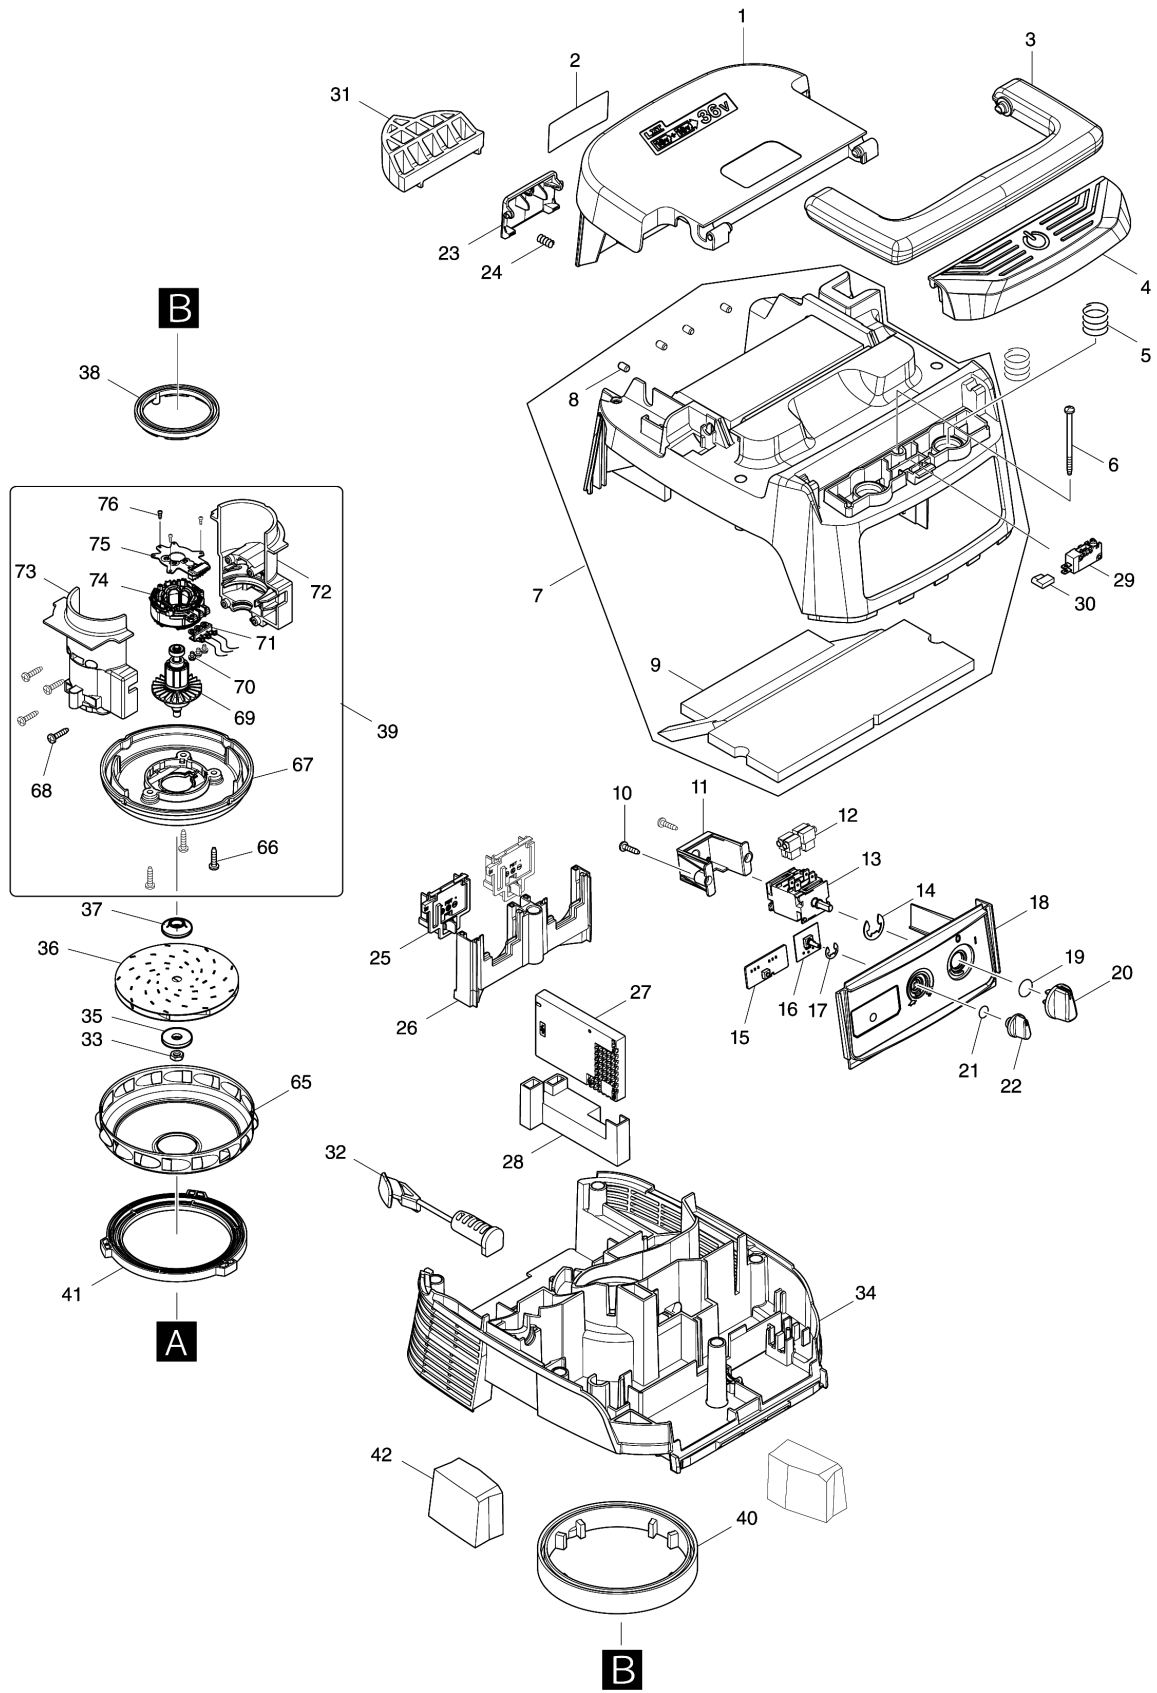

Model No.DVC152L CORDLESS VACUUM CLEANER