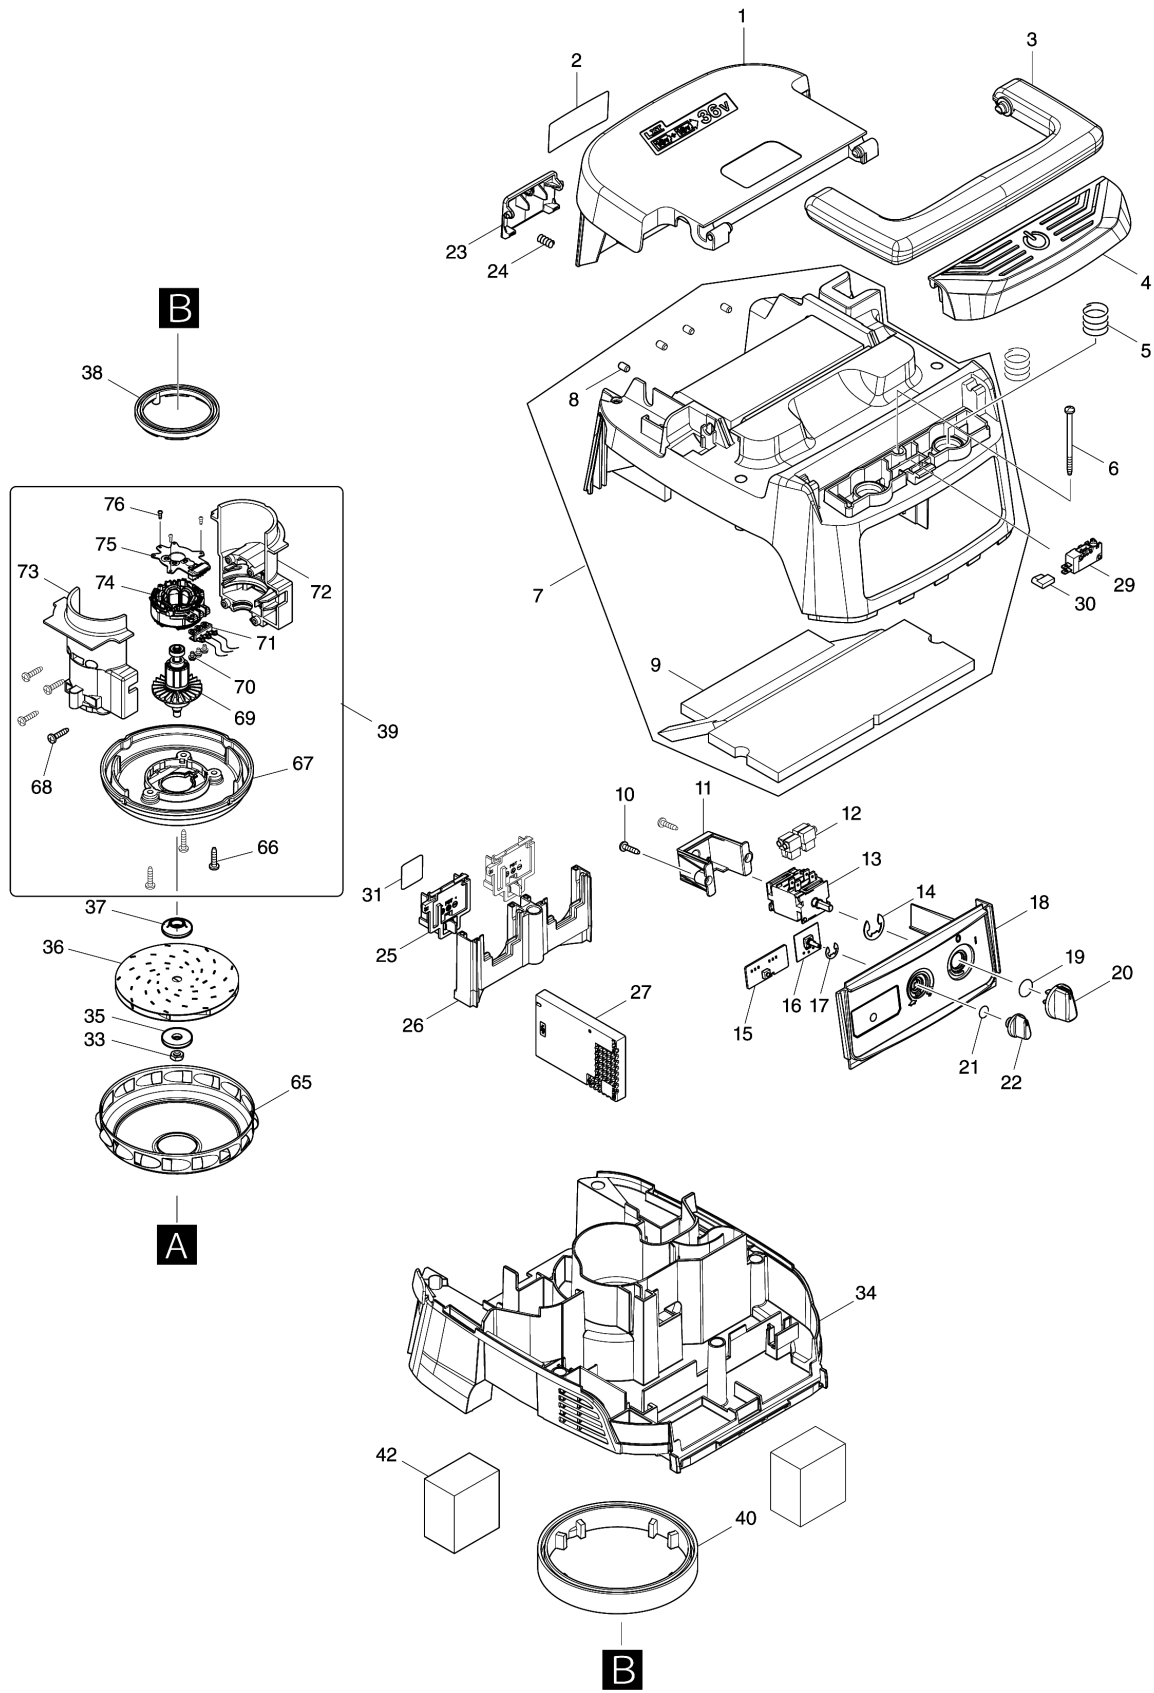

Model No.DVC866L CORDLESS VACUUM CLEANER