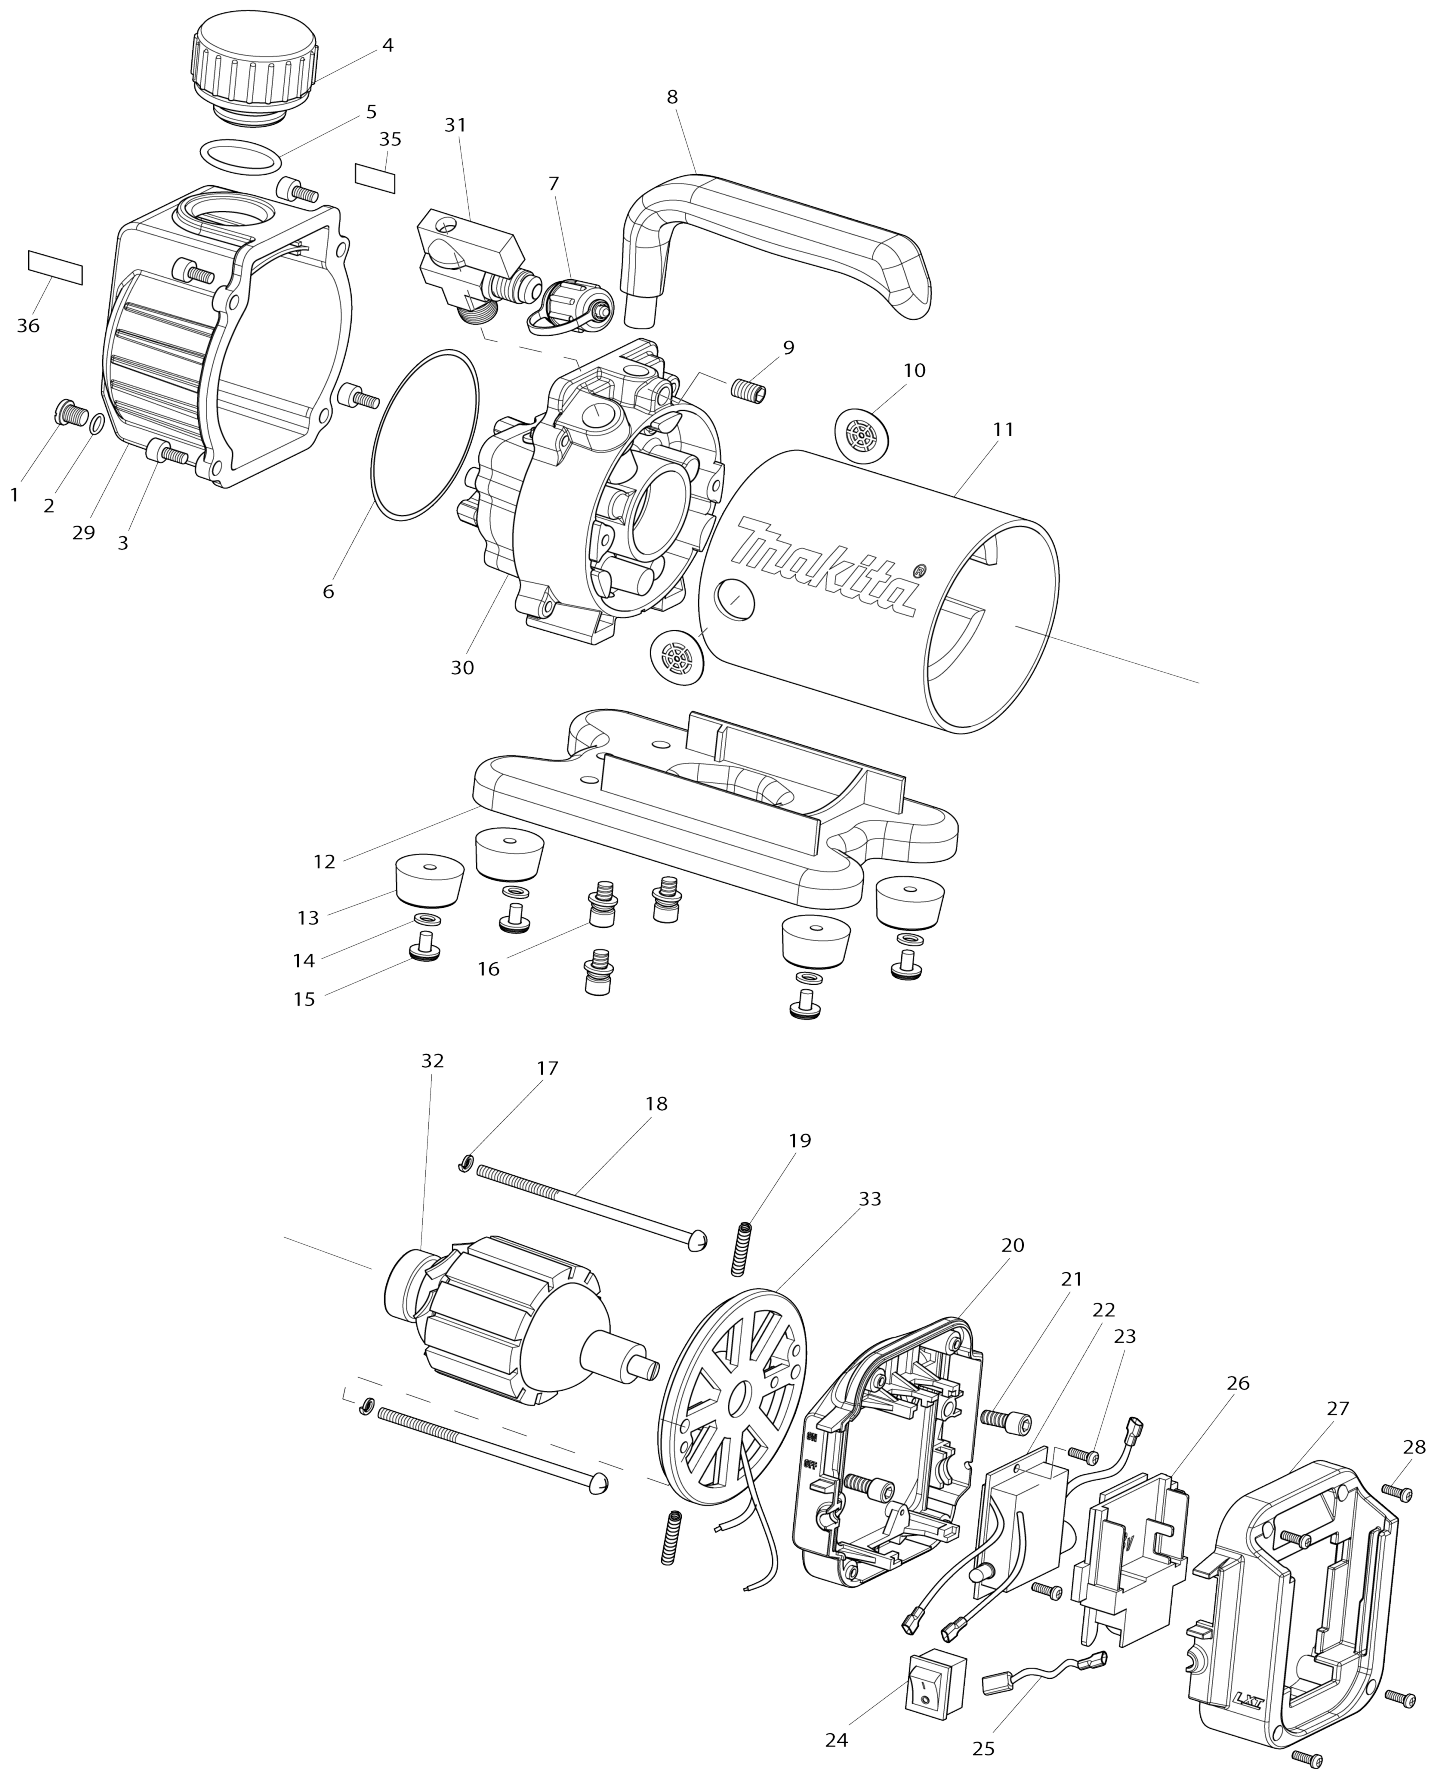

Model No.DVP180 CORDLESS VACUUM PUMP

Model No.DVP180 CORDLESS VACUUM PUMP

Item No.	Parts No.	Description	Interchangability	Q'ty	New/Old	Note1	Note2
001	AS000VP009	DRAIN PLUG M8X12		1			
002	AS000VP010	O-RING 10X2.5		1			
003	AS000VP011	HEXAGON BOLT M5X16		4			
004	AS000VP012	OIL FILL/EXHAUST CAP		1			
D10		INC. 5					
005	AS000VP013	O-RING 26X2.2		1			
006	AS000VP014	O-RING 95X3.1		1			
007	AS000VP017	INLET PORT CAP (5/16")		1			
008	AS000VP018	HANDLE		1			
009	AS000VP019	HEXAGON BOLT M5X8		1			
010	AS000VP020	INLET PORT CAP		2			
011	AS00VP021M	MOTOR HOUSING		1			
012	AS000VP022	BASE		1			
013	AS000VP023	RUBBER BASE		4			
014	AS000VP024	WASHER 4.5X12X1.0		4	*		
014-1	AS000VP122	FLAT WASHER	O	4			
015	AS000VP025	TAPPING SCREW M4X1		4			
016	AS000VP026	HEXAGON BOLT (W/WASHER) M5 X16		3			
017	AS000VP027	SPRING WASHER M5		2			
018	AS000VP028	PAN HEAD SCREW M5X100		2			
019	AS000VP029	CARBON BRUSH SPRING		2			
020	AS000VP030	BATTERY HOLDER (FRONT)		1			
021	AS000VP033	HEXAGON BOLT M5X10		2	*		
021-1	AS000VP066	HEXAGON BOLT M5X12	<	2			
022	AS000VP034	CIRCUIT BOARD		1			
023	AS000VP035	TAPPING SCREW M3X10		2			
024	AS000VP036	POWER SWITCH		1			
025	AS000VP037	LEAD WIRE		1			
026	643899-6	TERMINAL		1			
027	AS00VP039K	BATTERY HOLDER (REAR)		1			
028	AS000VP035	TAPPING SCREW M3X10		4			
029	AS0VP008MK	OIL TANK ASS'Y		1			
030	AS00VP015M	PUMP ASS'Y		1			
031	AS000VP016	INTAKE SHUT-OFF VALVE		1			
032	AS000VP031	ARMATURE		1			
033	AS000VP032	MOTOR COVER (REAR)		1			
C10	AS00VP071E	WIRE KIT & BRUSH/NOISE FILTER		1			
035	AS00SS0306	CAUTION LABEL (OIL)		1			
036	AS00SS0305	CAUTION LABEL (HEAT)		1			
A02	AS0Y06110K	ADAPTER		1			
A03	AS00XP808M	VACUUM GAUGE		1			
A04	AS000AI158	HOSE PACKING (6 PCS)		1			
F01	AS00VP050M	VACUUM PUMP OIL		1			
F02	AS0VP051MK	INTAKE SHUT-OFF VALVE WITH		1			
F03	AS0AI154MK	VACUUM HOSE		1			
F04	AS0VP007MK	ALUMINUM CASE		1			
F05	AS000VP042	BELT		1			