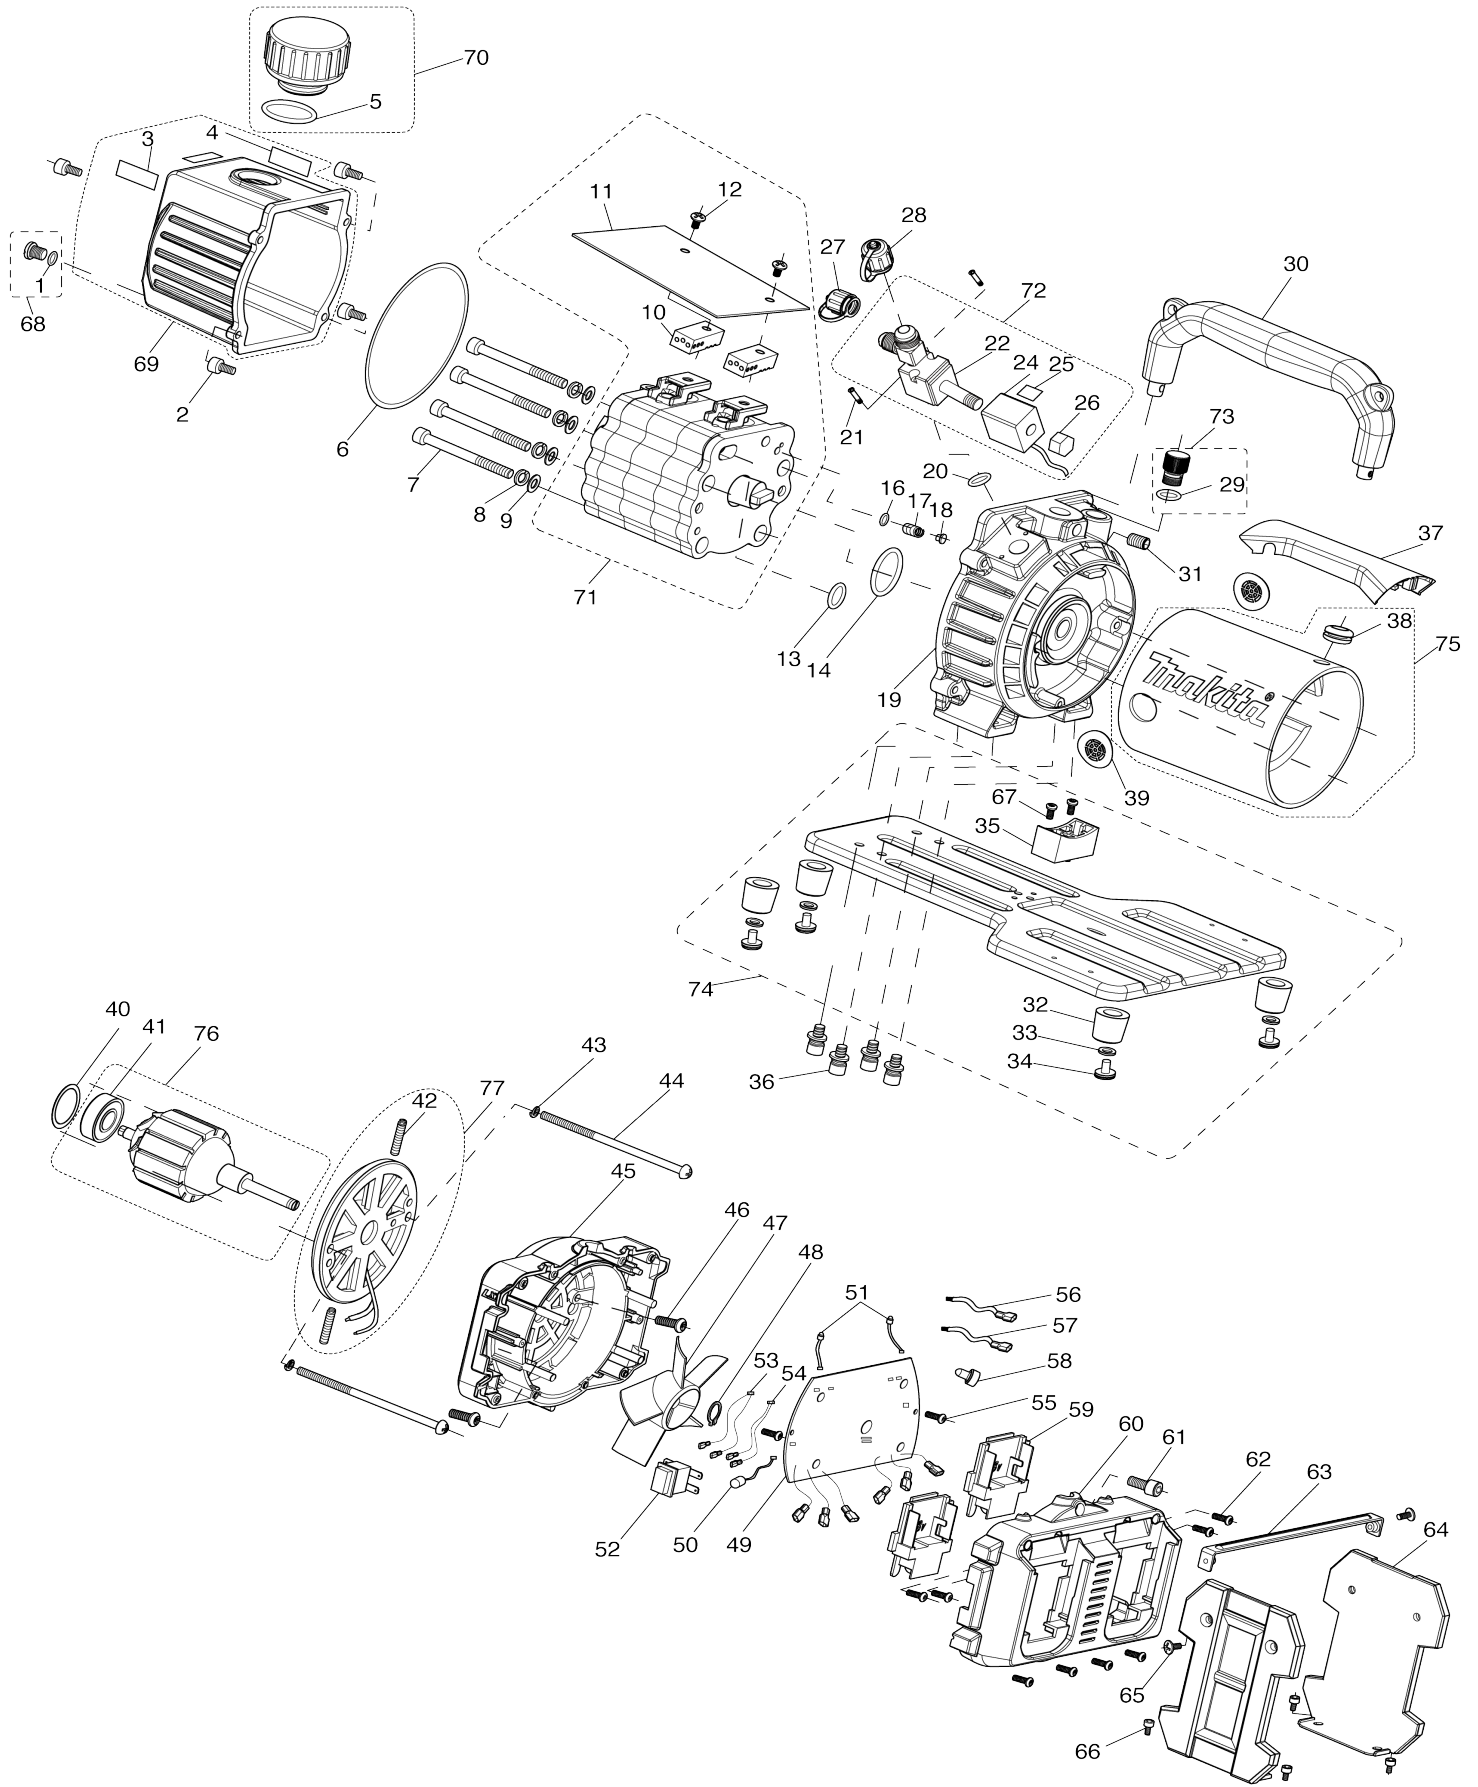

Model No.DVP181 CORDLESS VACUUM PUMP

Model No.DVP181 CORDLESS VACUUM PUMP

Item No.	Parts No.	Description	Interchangability	Q'ty	New/Old	Note1	Note2
001	AS000VP010	O-RING 10X2.5		1			
002	AS000VP011	HEXAGON BOLT M5X16		4			
003	AS00SS0537	CAUTION LABEL 18X18		1			
004	AS00SS0306	CAUTION LABEL (OIL)		1			
005	AS000VP013	O-RING 26X2.2		1			
006	AS000VP092	O-RING 120X3.1		1			
007	AS000VP093	HEX SOCKET HEAD BOLT M8X90		4			
008	AS000VP094	SPRING WASHER 8		4			
009	AS000VP095	FLAT WASHER 8		4			
010	AS000VP097	VALVE COVER		2			
011	AS000VP098	CAP BOARD		1			
012	AS000VP099	PAN HEAD SCREW M5X8		2			
013	AS000VP100	O-RING 12X1.6		1			
014	AS000VP101	O-RING 34.5X2		1			
016	AS000VP103	O-RING 13X2		1			
017	AS000VP104	SPRING 7X0.5X6		1			
018	AS000VP105	GAS BALLAST VALVE ELEMENT		1			
019	AS00VP106M	TRESTLE MA245		1			
020	AS000VP107	O-RING 15X2		1			
021	AS000VP173	PAN HEAD SCREW M3X25		2			
022	AS000VP109	SOLENOID VALVE ASSY		1			
024	AS000VP111	SOLENOID VALVE C1-18V COIL		1			
025	AS00SS0537	CAUTION LABEL 18X18		1			
026	AS000VP112	SOLENOID VALVE NUT		1			
027	AS000VP017	INLET PORT CAP (5/16")		1			
028	AS000VP113	INLET PORT CAP 4# (3/8SAE)		1			
029	AS000VP115	O-RING		1			
030	AS000VP117	HANDLE MA245		1			
031	AS000VP118	HEX SOCKET HEAD BOLT M8X8		1			
032	AS000VP121	RUBBER BLANKET 5#		4			
033	AS000VP122	FLAT WASHER		4			
034	AS000VP123	PAN HEAD SCREW M4X8		4			
035	AS000VP124	MOTOR SUPPORT		1			
036	AS000VP026	HEXAGON BOLT (W/WASHER) M5 X16		4			
037	AS000VP125	WIRING COVER		1			
038	AS000VP126	RUBBER RING		1			
039	AS000VP020	INLET PORT CAP		2			
040	AS000VP128	BEARING WASHER		1			
041	AS000VP130	BEARING 6201		1			
042	AS000VP132	CARBON BRUSH SPRING DC18V		2			
043	AS000VP027	SPRING WASHER M5		2			
044	AS000VP133	PAN HEAD SCREW M5X130		2			
045	AS000VP134	BATTERY HOLDER F		1			
046	AS000VP066	HEXAGON BOLT M5X12		2			
047	AS000VP135	FAN		1			
048	AS000VP136	CIRCLIP		1	*		
048-1	AS000VP175	CIRCLIP	<	1			