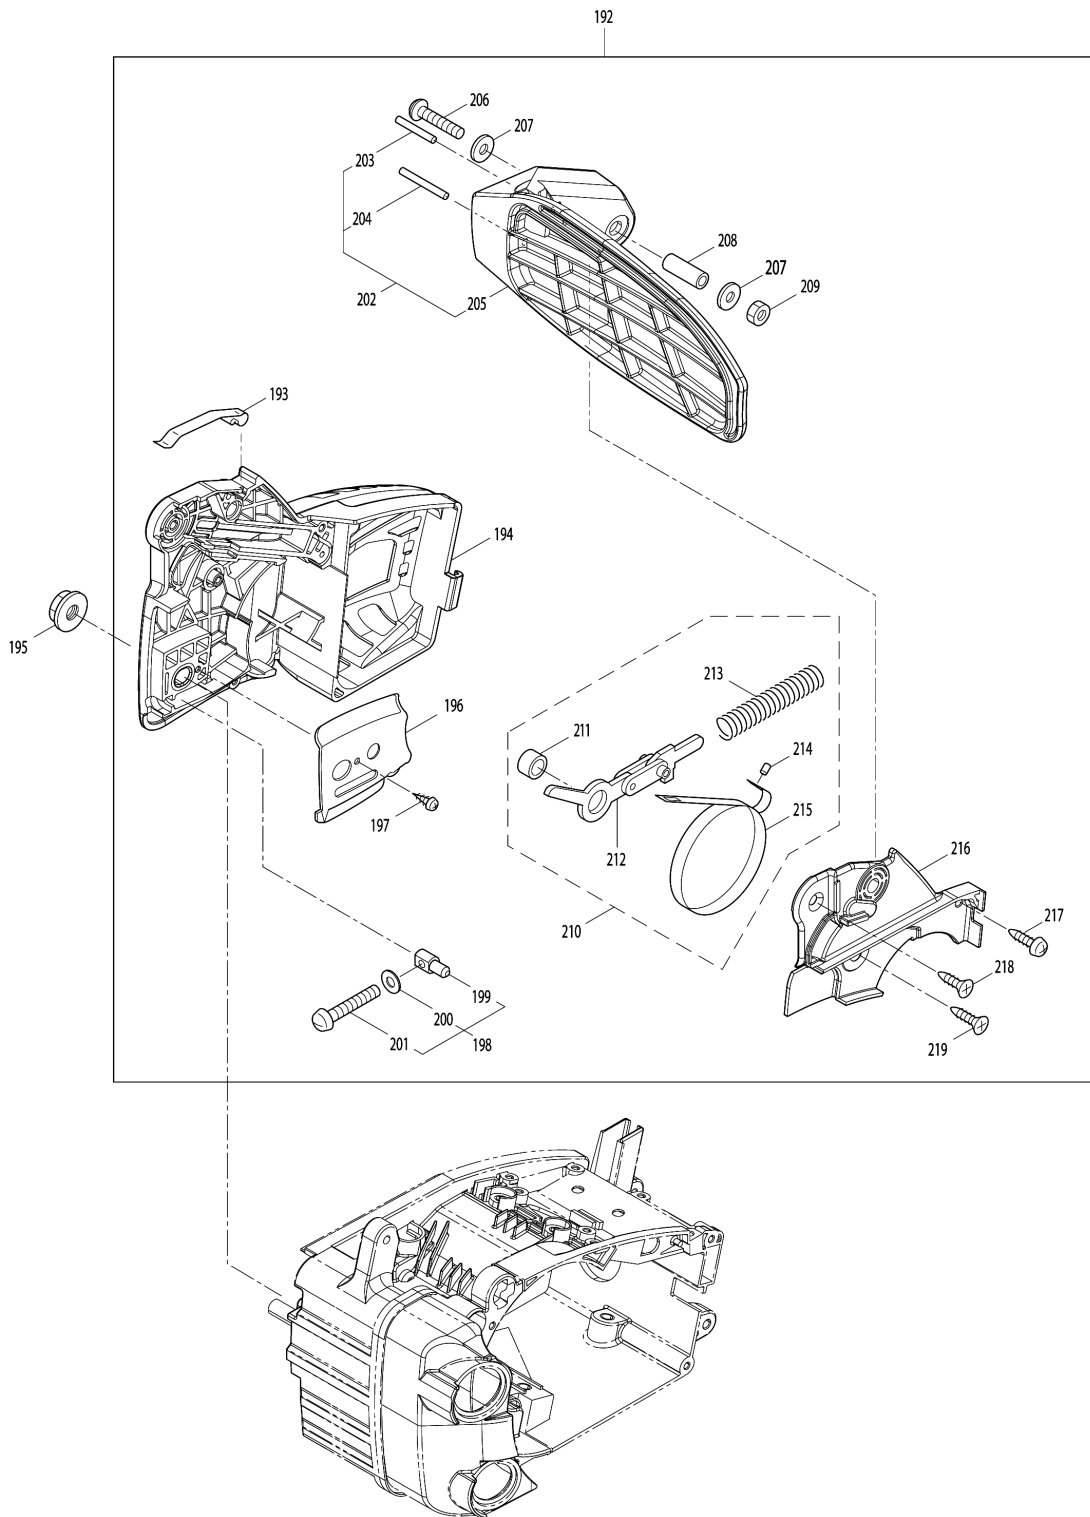

Model No.EA3110T PETROL CHAIN SAW

Model No.EA3110T PETROL CHAIN SAW

Item	Parts No.	Description	I/C	Qty	New/Old	Opt. 1	Opt. 2	Note
001	MR00264223	CAP SCREW M5X40		2				
002	MR00288965	MUFFLER ASS'Y		1	*			
002-1	MR00276332	MUFFLER ASS'Y	O	1				
003	MR00285472	GASKET		1				
004	MR00289341	GASKET		1	*			
004-1	MR00278403	GASKET	O	1				
005	MR00288931	CYLINDER		1	*			
005-1	MR00279300	CYLINDER	<	1				
006	MR00288264	SPARK PLUG NGK BPMR8Y		1				
007	MR00289489	MAGNETO ASS'Y		1				
D10		INC.8,34						
008	MR00289548	IGNITION COIL ASS'Y		1				
D10		INC.10,11						
009	MR00285555	MAGNETO ROTOR		1				
010	MR00286096	CORD ASS'Y		1				
D10		INC.12-15						
011	MR00289650	COIL		1				
012	MR00261074	PLUG BOOT		1				
013	MR00261075	CONNECTOR		1				
014	MR00286097	CORD		1				
015	MR00261072	CAP		1				
016	MR00289481	SPACER		2				
017	MR00281211	CAP SCREW M4X20		2				
018	MR00285590	PISTON RING		2				
019	MR00261576	CLIP,PISTON		2				
020	MR00285591	PISTON PIN		1				
021	MR00288399	PISTON		1				
022	MR00261037	BEARING,NEEDLE KBK8X11X11.8X1		1				
023	MR00285626	OIL SEAL		1				
024	MR00285529	PIN		1	*			
025	MR00285560	PIN 3X9.8		1	*			
026	MR00288845	CRANKCASE ASS'Y		1	*			
D10		INC.23-25,27,30,33			*			
026-1	MR00288845	CRANKCASE ASS'Y	O	1				
D10		INC.23-25,27,30,33						
027	MR00285521	BEARING		2				
028	MR00285599	CRANKSHAFT COMP.		1				
029	MR00261076	WOODRUFF KEY 3X10		1				
030	MR00055185	SNAP RING #28		1				
031	MR00261250	HEXAGON BOLT		4				
032	MR00261232	CAP SCREW M5X20		3				
033	MR00261492	OIL SEAL		1				
034	MR00288365	ROTOR ASS'Y		1				
D10		INC.9,35-37						
035	MR00020299	E-RING #4		2				