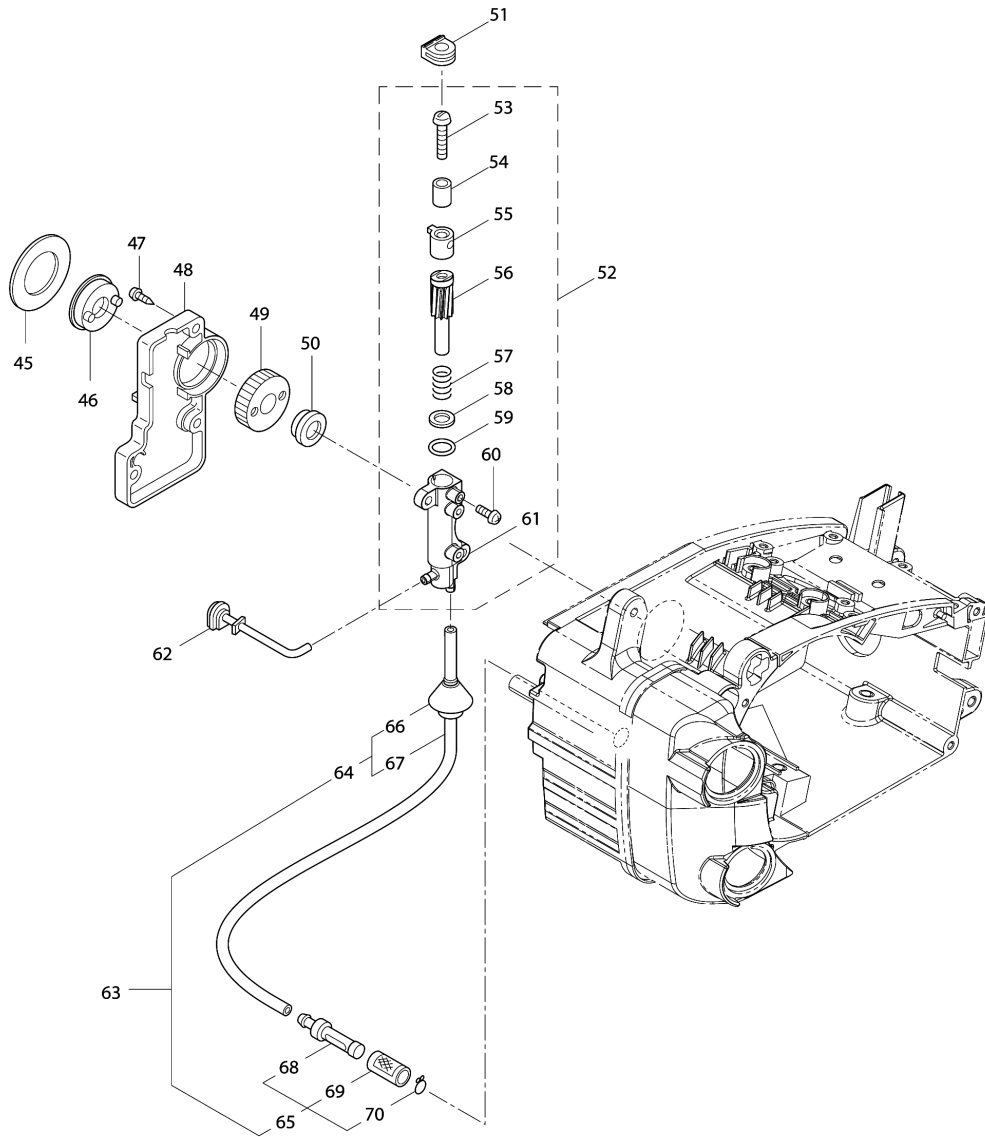

Model No.EA3110T PETROL CHAIN SAW