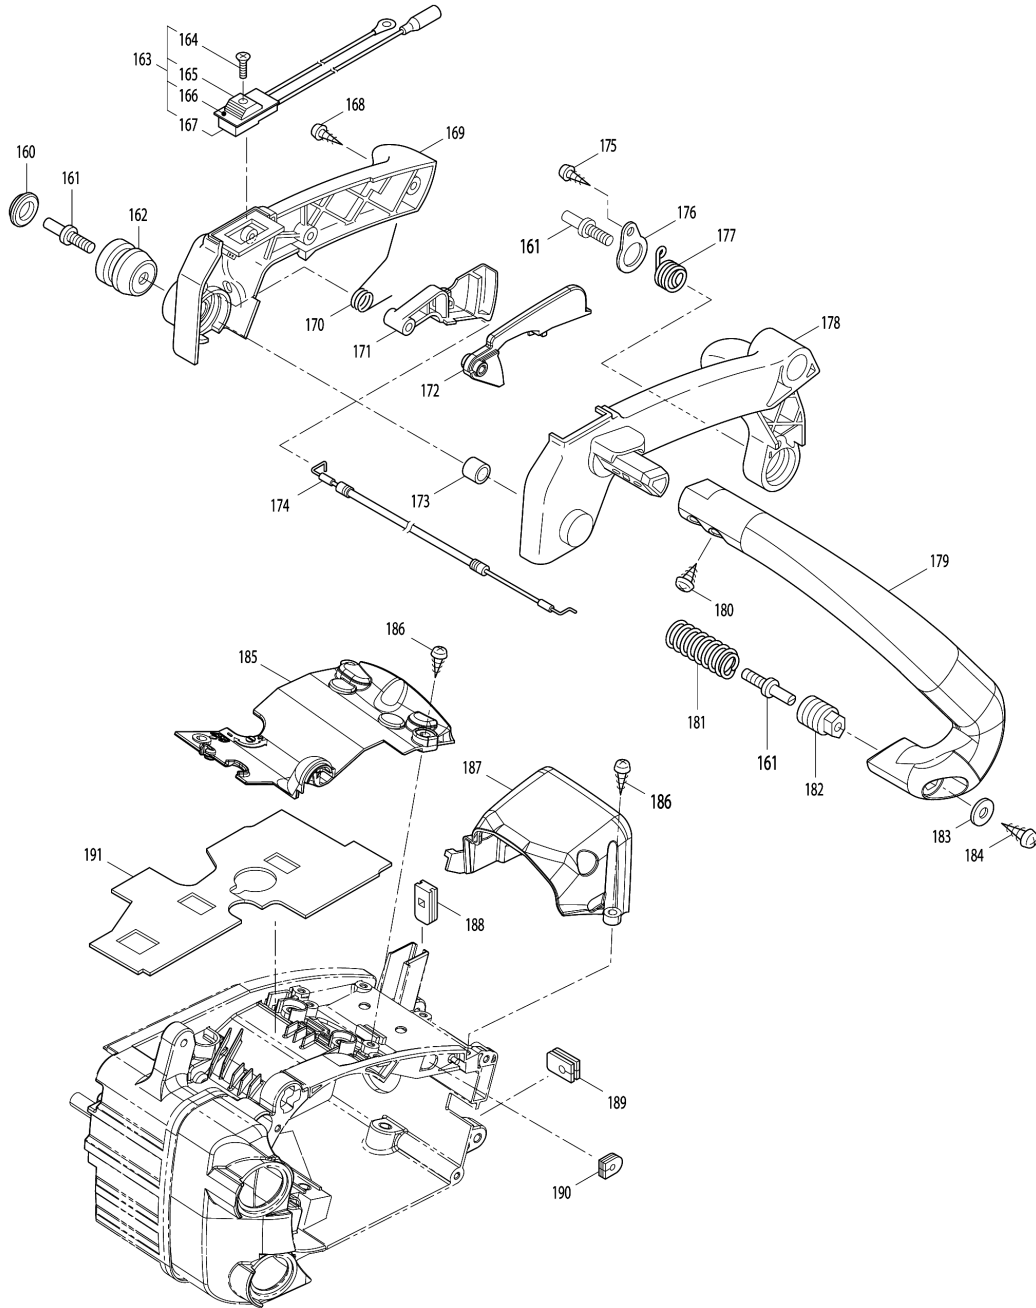

Model No.EA3110T PETROL CHAIN SAW