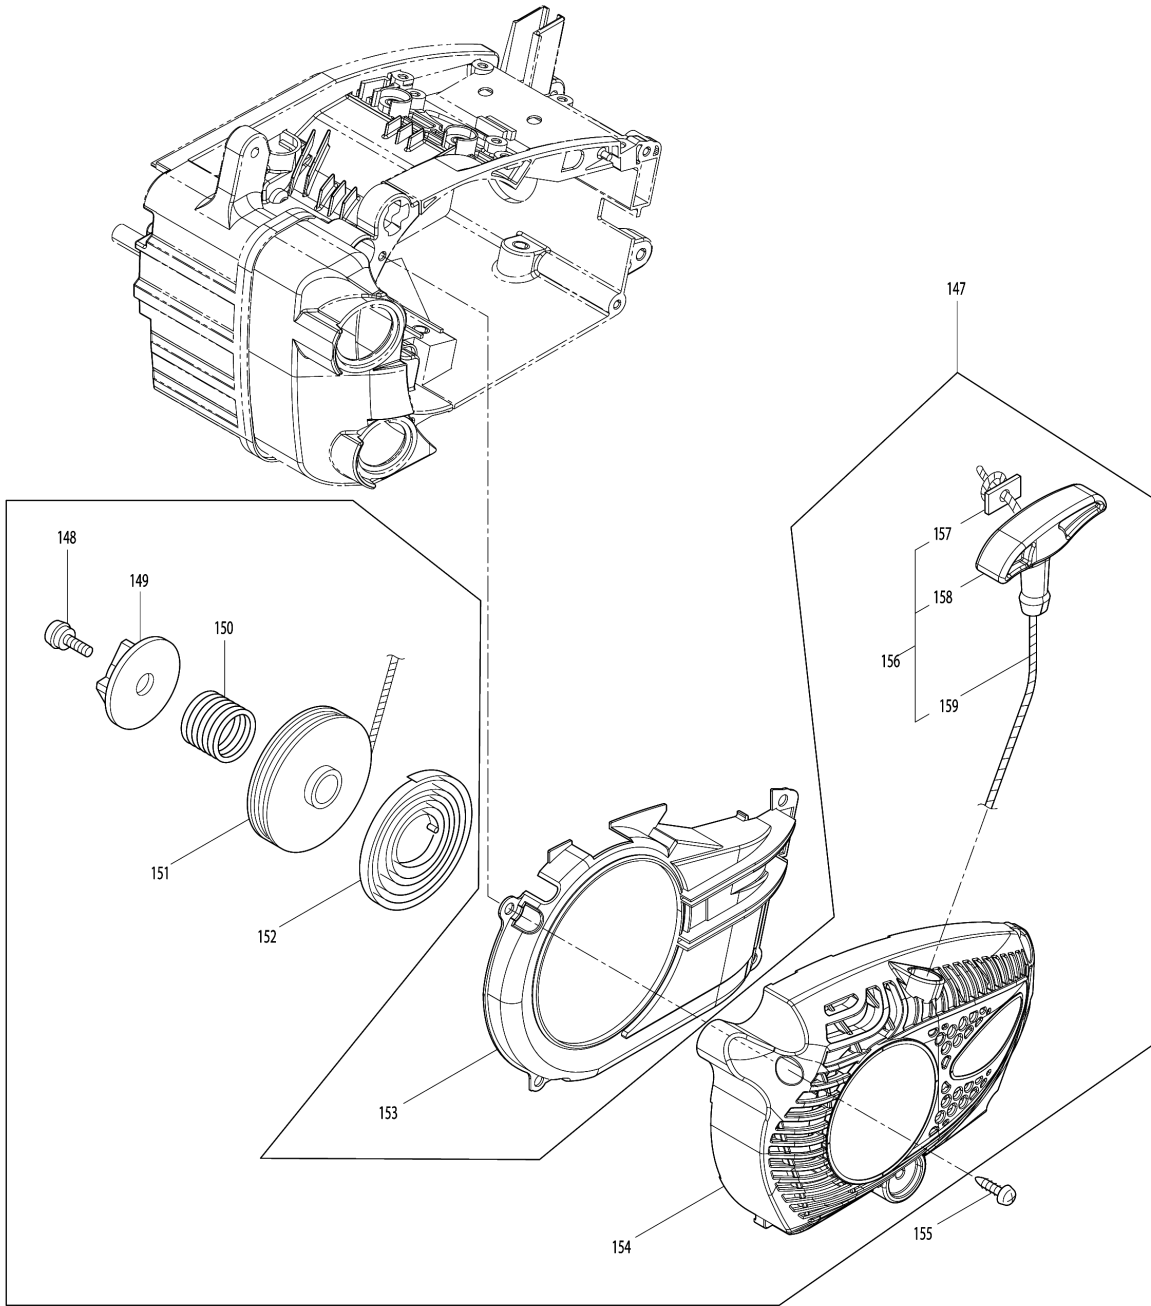

Model No.EA3110T PETROL CHAIN SAW

Model No.EA3110T PETROL CHAIN SAW

Model No.EA3110T PETROL CHAIN SAW

Model No.EA3110T PETROL CHAIN SAW

Model No.EA3110T PETROL CHAIN SAW

Model No.EA3110T PETROL CHAIN SAW

Model No.EA3110T PETROL CHAIN SAW

Model No.EA3110T PETROL CHAIN SAW

Model No.EA3110T PETROL CHAIN SAW

Item	Parts No.	Description	I/C	Qty	New/Old	Opt. 1	Opt. 2	Note
001	MR00264223	CAP SCREW M5X40		2				
002	MR00288965	MUFFLER ASS'Y		1	*			
002-1	MR00276332	MUFFLER ASS'Y	O	1				
003	MR00285472	GASKET		1				
004	MR00289341	GASKET		1	*			
004-1	MR00278403	GASKET	O	1				
005	MR00288931	CYLINDER		1	*			
005-1	MR00279300	CYLINDER	<	1				
006	MR00288264	SPARK PLUG NGK BPMR8Y		1				
007	MR00289489	MAGNETO ASS'Y		1				
D10		INC.8,34						
008	MR00289548	IGNITION COIL ASS'Y		1				
D10		INC.10,11						
009	MR00285555	MAGNETO ROTOR		1				
010	MR00286096	CORD ASS'Y		1				
D10		INC.12-15						
011	MR00289650	COIL		1				
012	MR00261074	PLUG BOOT		1				
013	MR00261075	CONNECTOR		1				
014	MR00286097	CORD		1				
015	MR00261072	CAP		1				
016	MR00289481	SPACER		2				
017	MR00281211	CAP SCREW M4X20		2				
018	MR00285590	PISTON RING		2				
019	MR00261576	CLIP,PISTON		2				
020	MR00285591	PISTON PIN		1				
021	MR00288399	PISTON		1				
022	MR00261037	BEARING,NEEDLE KBK8X11X11.8X1		1				
023	MR00285626	OIL SEAL		1				
024	MR00285529	PIN		1	*			
025	MR00285560	PIN 3X9.8		1	*			
026	MR00288845	CRANKCASE ASS'Y		1	*			
D10		INC.23-25,27,30,33			*			
026-1	MR00288845	CRANKCASE ASS'Y	O	1				
D10		INC.23-25,27,30,33						
027	MR00285521	BEARING		2				
028	MR00285599	CRANKSHAFT COMP.		1				
029	MR00261076	WOODRUFF KEY 3X10		1				
030	MR00055185	SNAP RING #28		1				
031	MR00261250	HEXAGON BOLT		4				
032	MR00261232	CAP SCREW M5X20		3				
033	MR00261492	OIL SEAL		1				
034	MR00288365	ROTOR ASS'Y		1				
D10		INC.9,35-37						
035	MR00020299	E-RING #4		2				