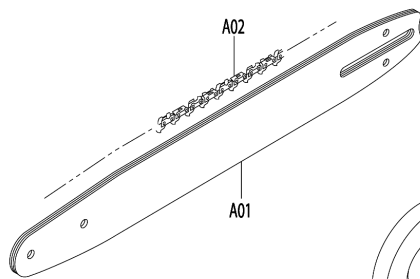

Model No.EA3110T PETROL CHAIN SAW

Model No.EA3110T PETROL CHAIN SAW

Item	Parts No.	Description	I/C	Qty	New/Old	Opt. 1	Opt. 2	Note
001	MR00264223	CAP SCREW M5X40		2				
002	MR00288965	MUFFLER ASS'Y		1	*			
002-1	MR00276332	MUFFLER ASS'Y	O	1				
003	MR00285472	GASKET		1				
004	MR00289341	GASKET		1	*			
004-1	MR00278403	GASKET	O	1				
005	MR00288931	CYLINDER		1	*			
005-1	MR00279300	CYLINDER	<	1				
006	MR00288264	SPARK PLUG NGK BPMR8Y		1				
007	MR00289489	MAGNETO ASS'Y		1				
D10		INC.8,34						
008	MR00289548	IGNITION COIL ASS'Y		1				
D10		INC.10,11						
009	MR00285555	MAGNETO ROTOR		1				
010	MR00286096	CORD ASS'Y		1				
D10		INC.12-15						
011	MR00289650	COIL		1				
012	MR00261074	PLUG BOOT		1				
013	MR00261075	CONNECTOR		1				
014	MR00286097	CORD		1				
015	MR00261072	CAP		1				
016	MR00289481	SPACER		2				
017	MR00281211	CAP SCREW M4X20		2				
018	MR00285590	PISTON RING		2				
019	MR00261576	CLIP,PISTON		2				
020	MR00285591	PISTON PIN		1				
021	MR00288399	PISTON		1				
022	MR00261037	BEARING,NEEDLE KBK8X11X11.8X1		1				
023	MR00285626	OIL SEAL		1				
024	MR00285529	PIN		1	*			
025	MR00285560	PIN 3X9.8		1	*			
026	MR00288845	CRANKCASE ASS'Y		1	*			
D10		INC.23-25,27,30,33			*			
026-1	MR00288845	CRANKCASE ASS'Y	O	1				
D10		INC.23-25,27,30,33						
027	MR00285521	BEARING		2				
028	MR00285599	CRANKSHAFT COMP.		1				
029	MR00261076	WOODRUFF KEY 3X10		1				
030	MR00055185	SNAP RING #28		1				
031	MR00261250	HEXAGON BOLT		4				
032	MR00261232	CAP SCREW M5X20		3				
033	MR00261492	OIL SEAL		1				
034	MR00288365	ROTOR ASS'Y		1				
D10		INC.9,35-37						
035	MR00020299	E-RING #4		2				