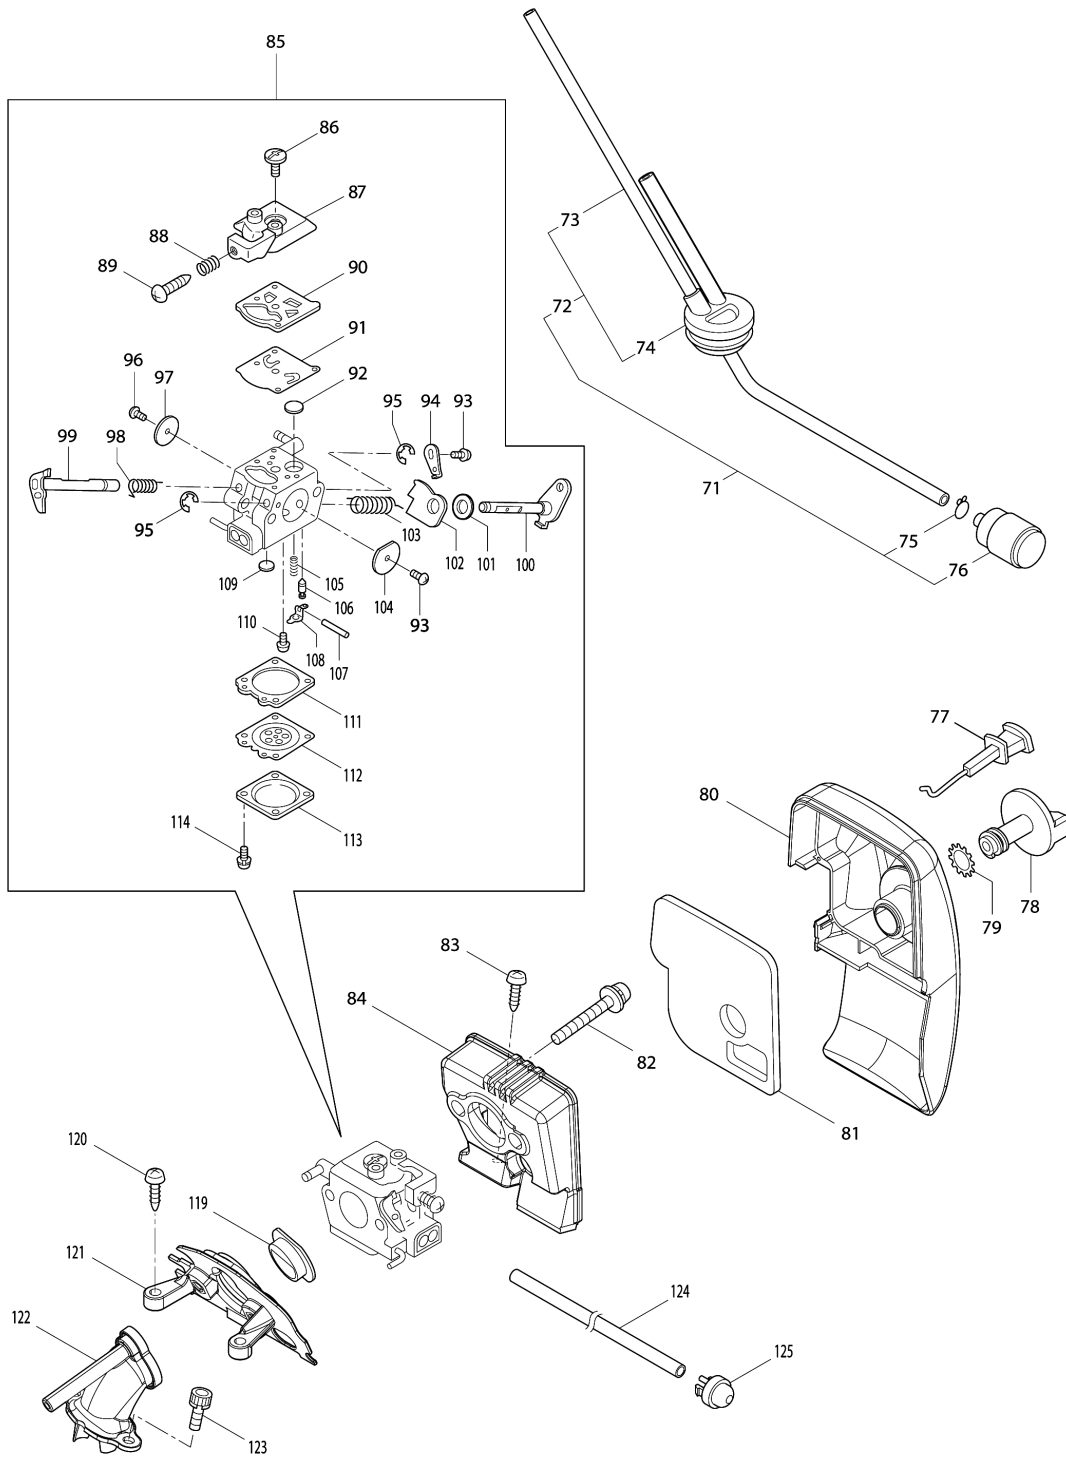

Model No.EA3110T PETROL CHAIN SAW