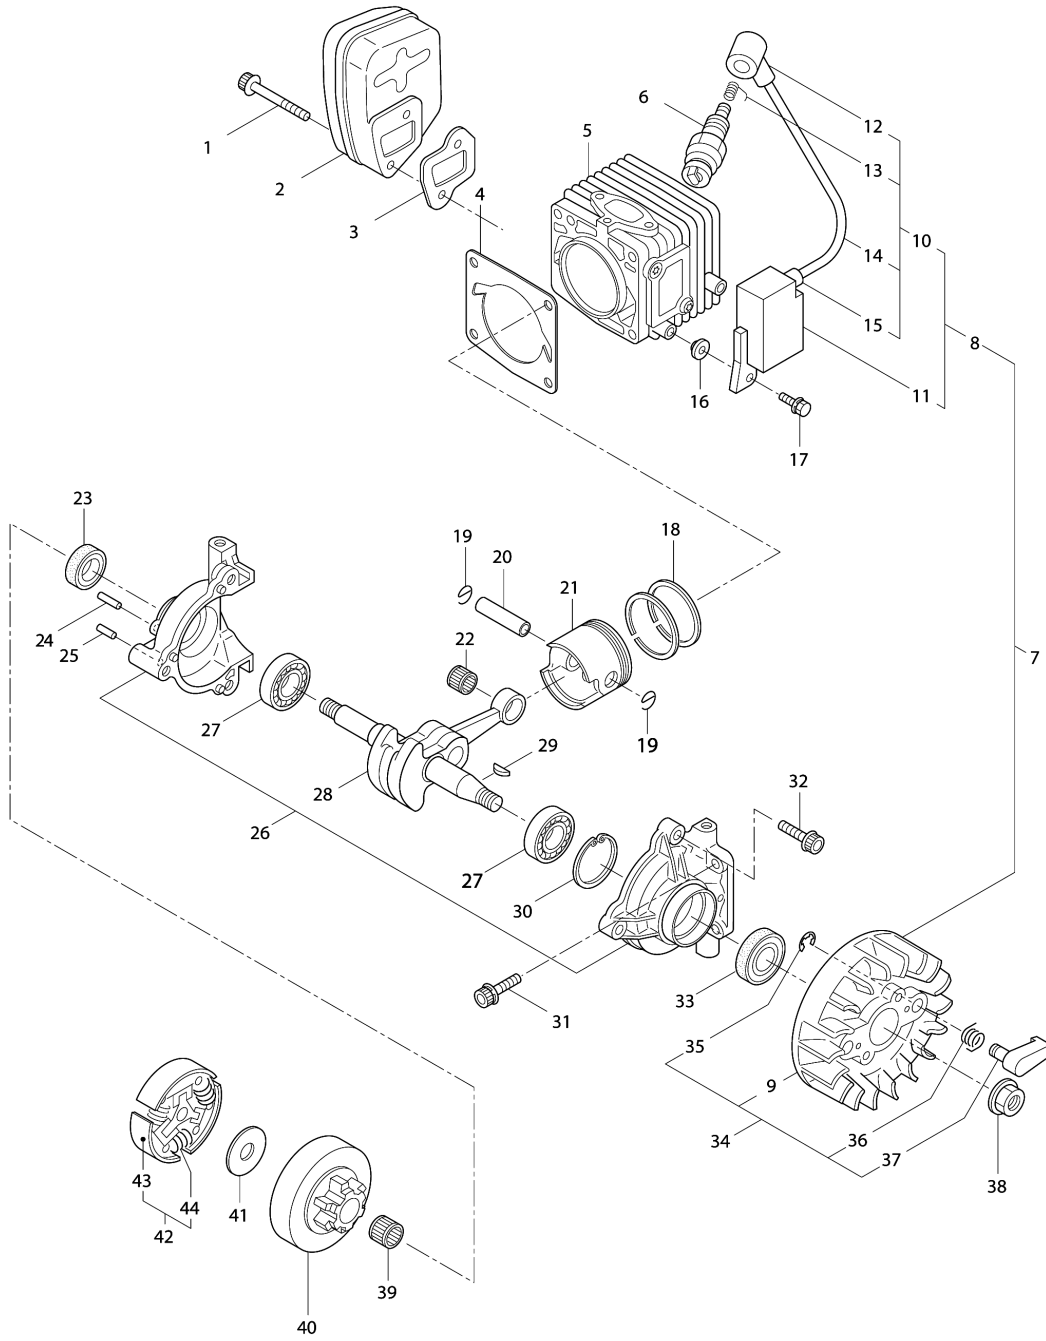

Model No.EA3110T PETROL CHAIN SAW