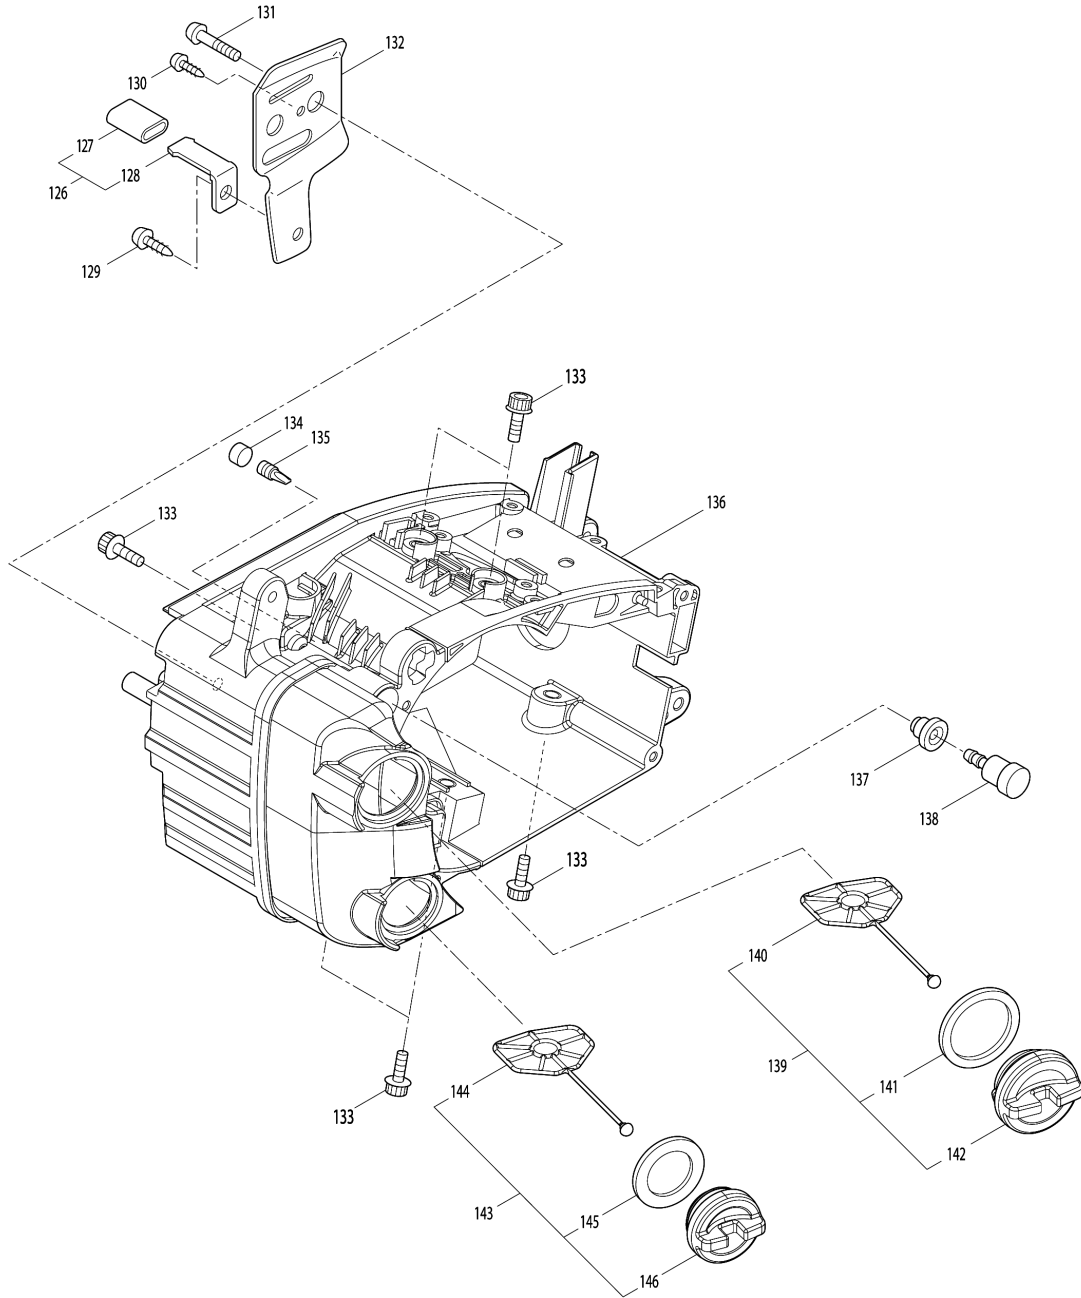

Model No.EA3110T PETROL CHAIN SAW