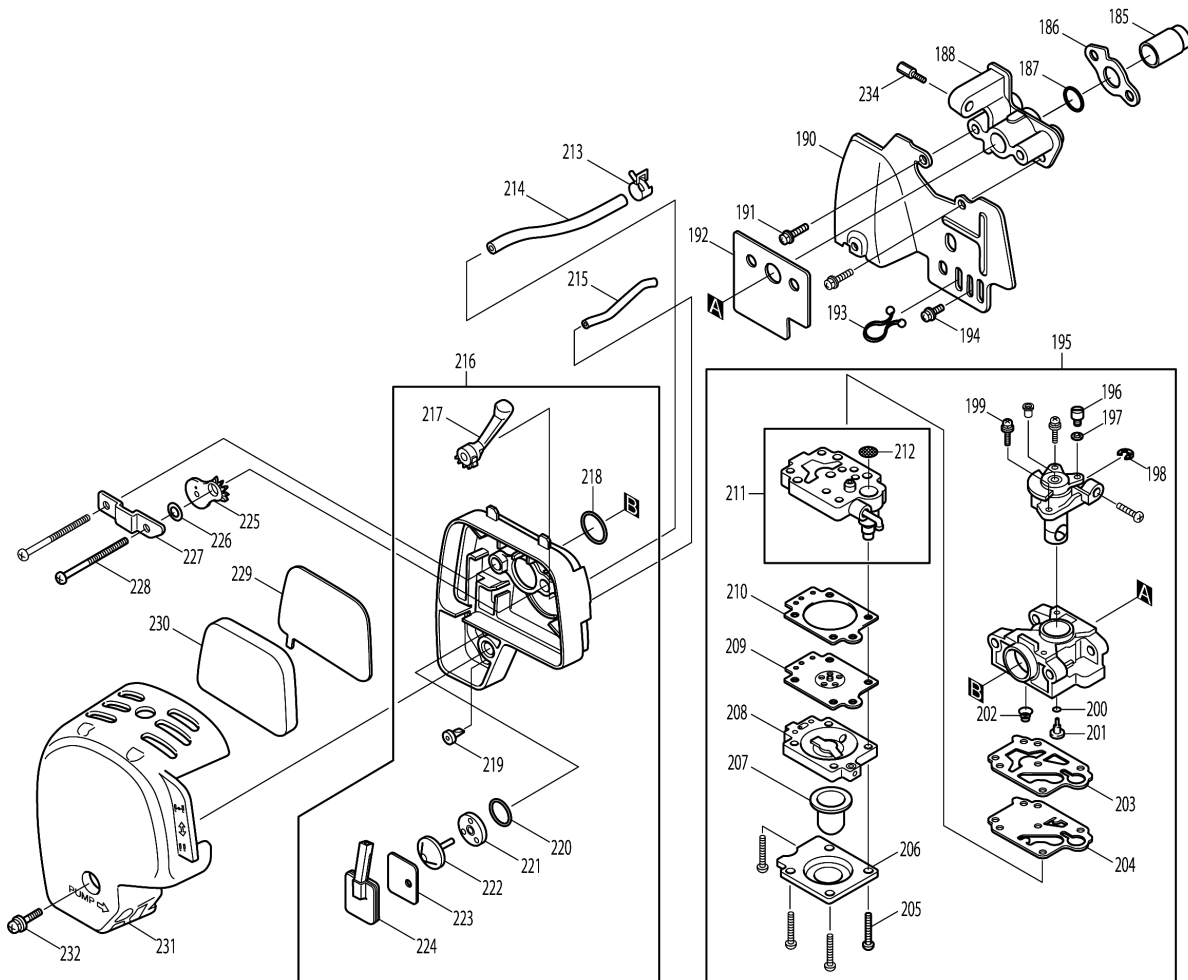

# Model No.EBH341L PETROL BRUSHCUTTER

Model No.EBH341L PETROL BRUSHCUTTER

Item	Parts No.	Description	I/C	Qty	New/Old	Opt. 1	Opt. 2	Note
001	961057-5	RETAINING RING S-17		1				
002	922331-6	HEX. SOCKET HEAD BOLT M6X20		4				
003	318421-5	CLUTCH CASE		1				
004	451157-4	SPACER		1				
005	211338-0	BALL BEARINNG 6003LLU		1	*			
005-1	210126-2	BALL BEARING 6003LLU	O	1				
006	962153-2	RETAINING RING R-35		1				
007	165577-3	CLUTCH DRUM		1				
008	195144-0	STAND SET		1				
D10		INC. 9						
009	911218-7	PAN HEAD SCREW M5X14		2				
010	961151-3	RETAINING RING S-32		1				
011	424204-4	DAMPER		1				
012	318453-2	PIPE RETAINER		1				
013	922231-0	HEX. SOCKET HEAD BOLT M5X20		3				
014	318454-0	PIPE BRACKET		1				
015	922331-6	HEX. SOCKET HEAD BOLT M6X20		1				
016	922201-9	HEX. SOCKET HEAD BOLT M5X8		1				
017	443146-3	FELT RING 8		1				
018	195251-9	LOOP HANDLE SET		1				
C10	783014-1	+ SCREW DRIVER 2		1				
D10		INC. 19-21						
019	911253-5	PAN HEAD SCREW M5X30		4				
020	451596-8	LOOP HANDLE 28		1				
021	451597-6	HANDLE CLAMP 28		1				
022	451600-3	SPACER 28		1				
023	125760-4	CONTROL LEVER ASSEMBLY		1				
D10		INC. 24-40						
024	266130-9	TAPPING SCREW BIND PT 3X16		1				
025	451595-0	SWITCH COVER		1				
026	451594-2	SWITCH LEVER		1				
027	232251-9	LEAF SPRING		1				
028	188831-8	LEVER CASE SET		1				
D10		INC. 40						
029	346249-1	PIPE CLAMP 28		2				
030	922218-2	H.S.H.BOLT M5X14 WITH WR		2				
031	451593-4	LOCK LEVER		1				
032	233541-3	TORSION SPRING 7		1				
033	168549-7	CONTROL CABLE		1				
034	233540-5	TORSION SPRING 11		1				
035	451592-6	THROTTLE LEVER		1				
036	638676-9	LEAD UNIT		1				
037	638677-7	LEAD UNIT		1				