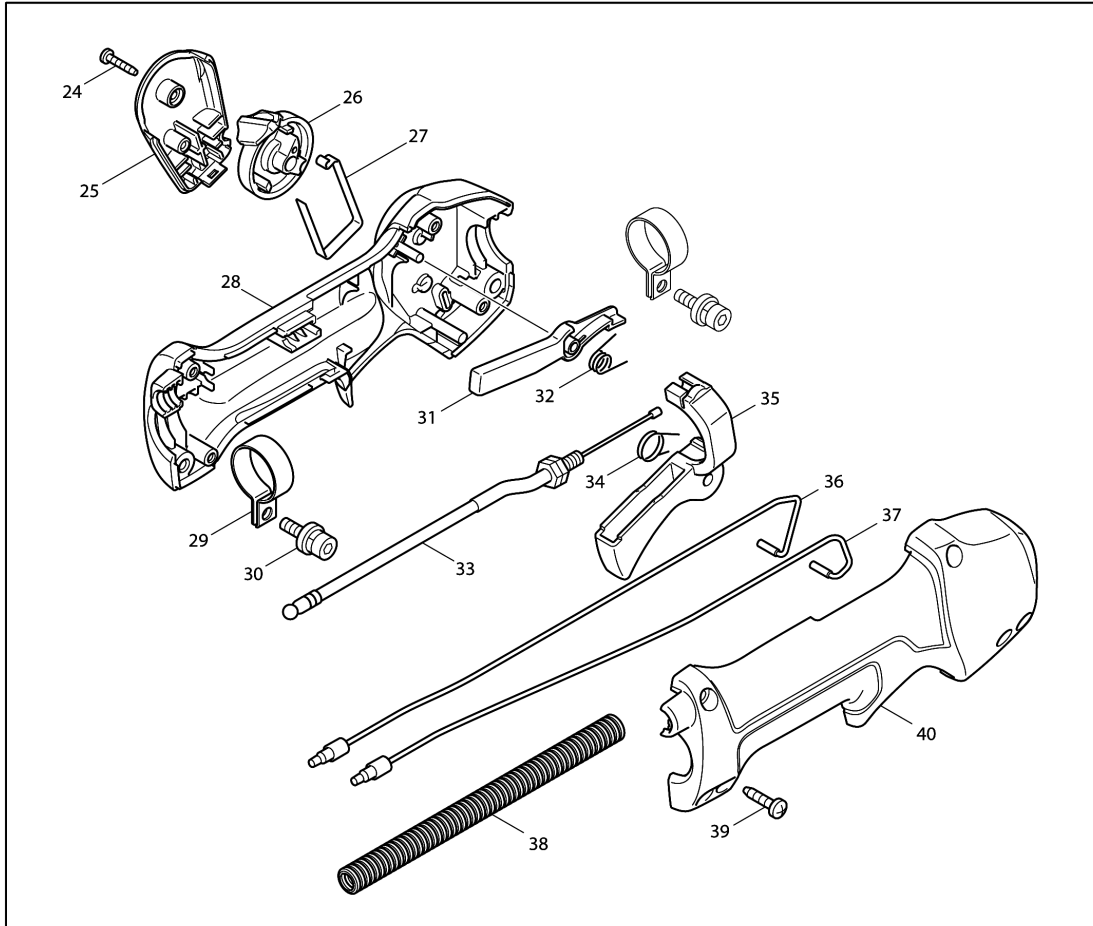

Model No.EBH341L PETROL BRUSHCUTTER