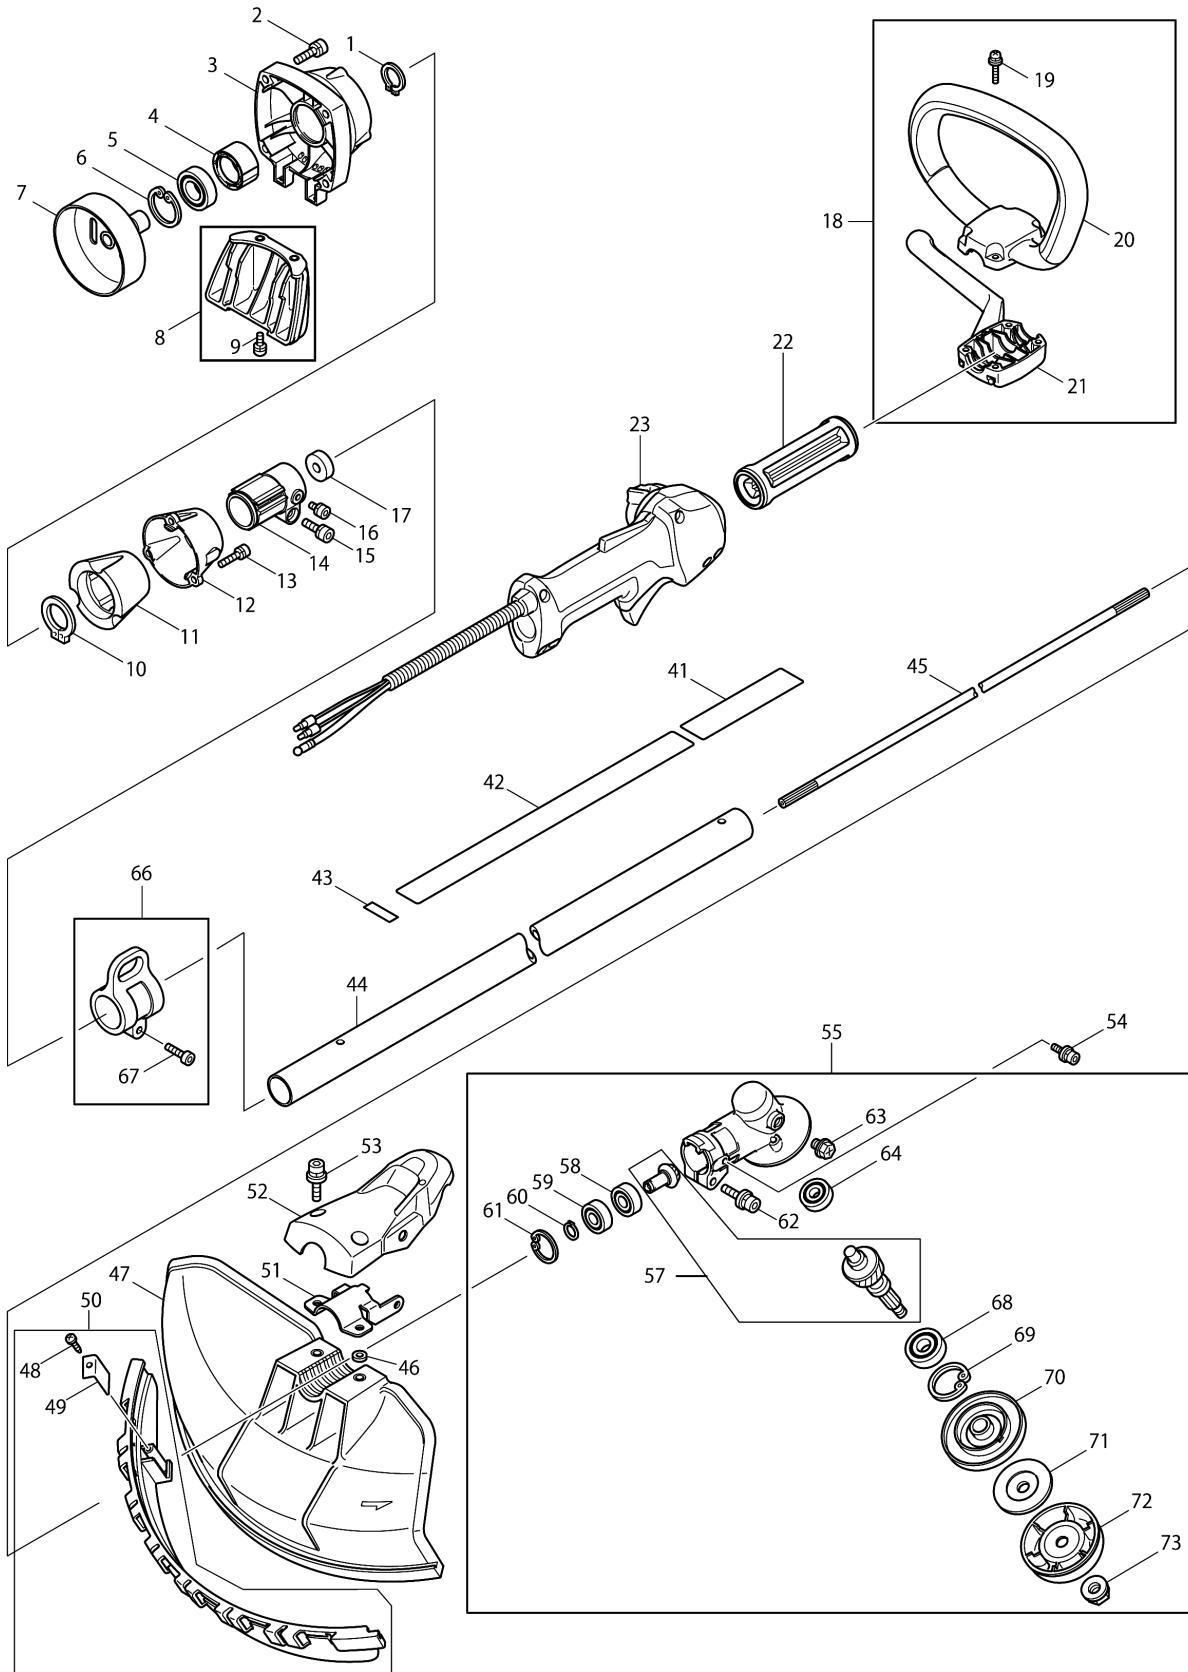

Model No.EBH341L PETROL BRUSHCUTTER