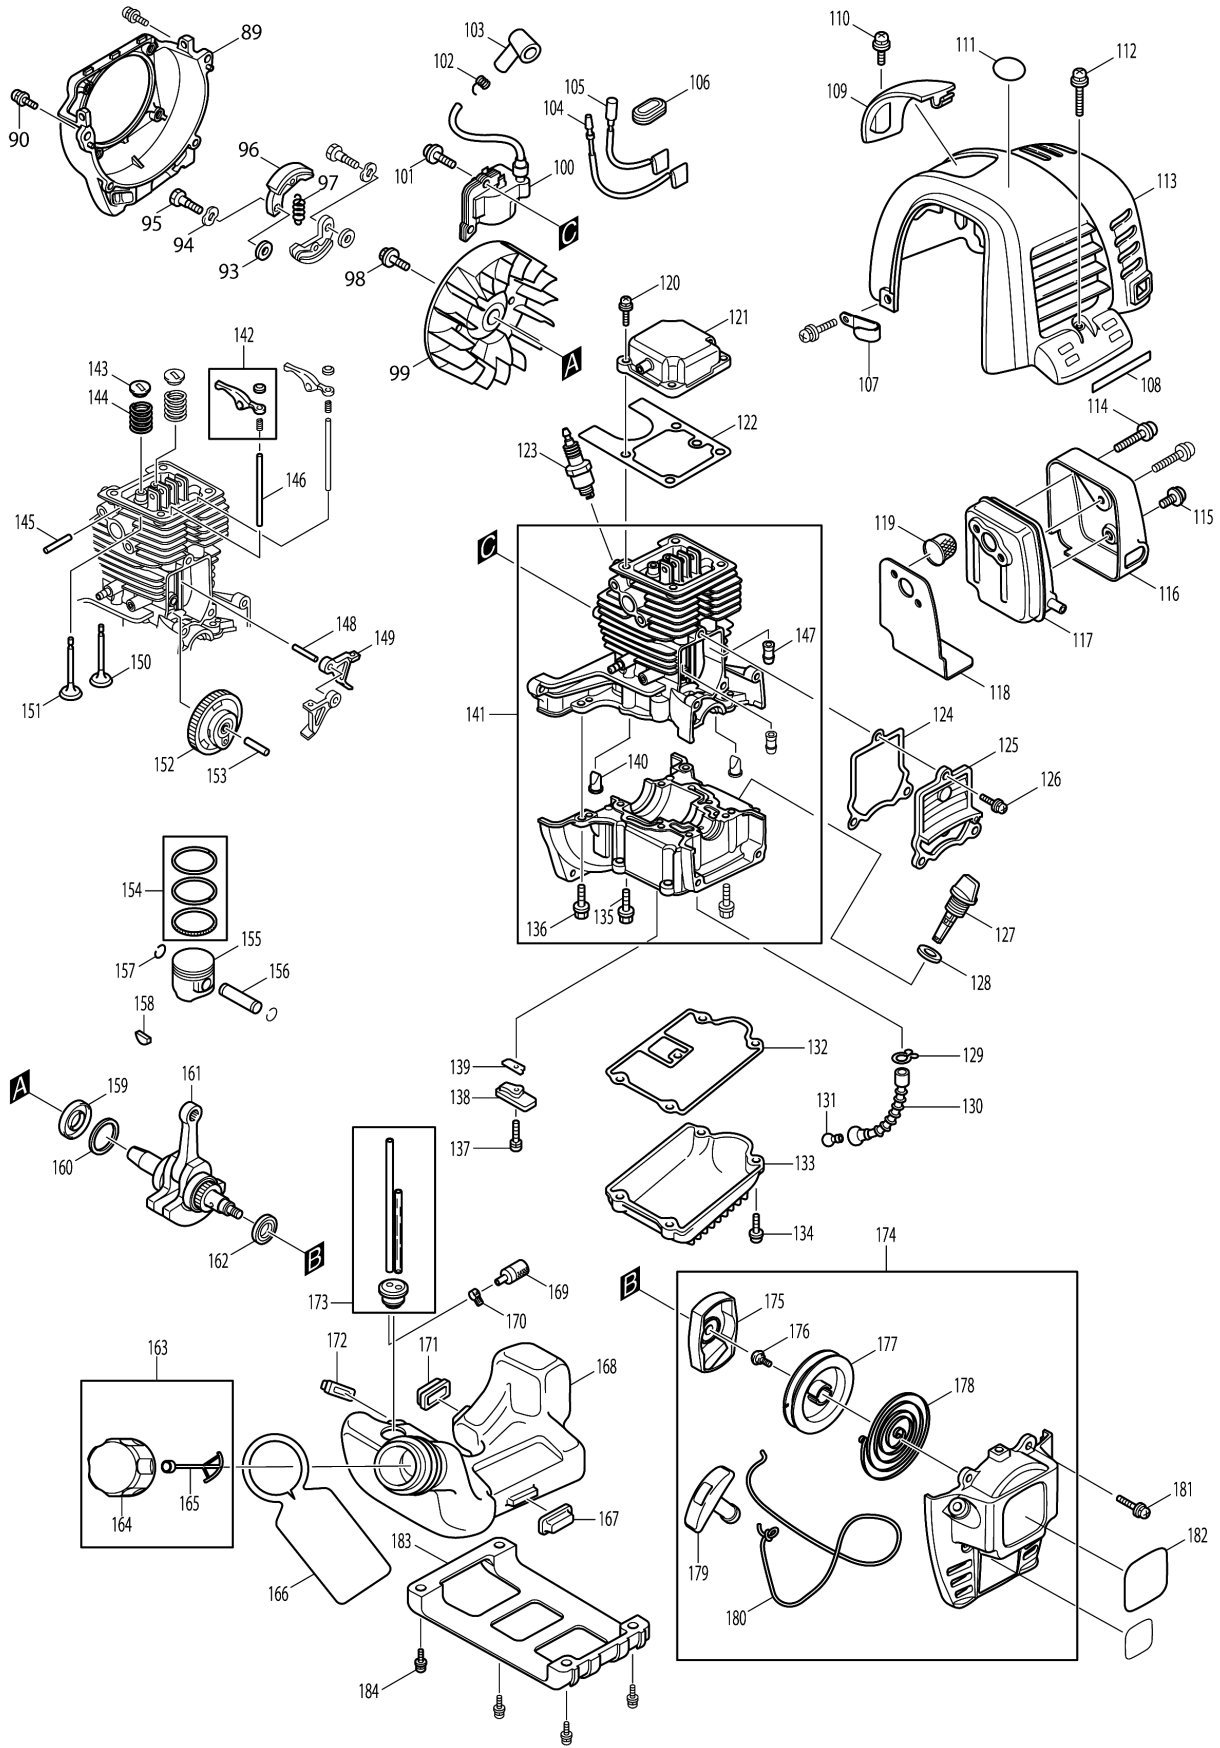

# Model No.EBH341L PETROL BRUSHCUTTER

Model No.EBH341L PETROL BRUSHCUTTER

Item	Parts No.	Description	I/C	Qty	New/Old	Opt. 1	Opt. 2	Note
001	961057-5	RETAINING RING S-17		1				
002	922331-6	HEX. SOCKET HEAD BOLT M6X20		4				
003	318421-5	CLUTCH CASE		1				
004	451157-4	SPACER		1				
005	211338-0	BALL BEARINNG 6003LLU		1	*			
005-1	210126-2	BALL BEARING 6003LLU	O	1				
006	962153-2	RETAINING RING R-35		1				
007	165577-3	CLUTCH DRUM		1				
008	195144-0	STAND SET		1				
D10		INC. 9						
009	911218-7	PAN HEAD SCREW M5X14		2				
010	961151-3	RETAINING RING S-32		1				
011	424204-4	DAMPER		1				
012	318453-2	PIPE RETAINER		1				
013	922231-0	HEX. SOCKET HEAD BOLT M5X20		3				
014	318454-0	PIPE BRACKET		1				
015	922331-6	HEX. SOCKET HEAD BOLT M6X20		1				
016	922201-9	HEX. SOCKET HEAD BOLT M5X8		1				
017	443146-3	FELT RING 8		1				
018	195251-9	LOOP HANDLE SET		1				
C10	783014-1	+ SCREW DRIVER 2		1				
D10		INC. 19-21						
019	911253-5	PAN HEAD SCREW M5X30		4				
020	451596-8	LOOP HANDLE 28		1				
021	451597-6	HANDLE CLAMP 28		1				
022	451600-3	SPACER 28		1				
023	125760-4	CONTROL LEVER ASSEMBLY		1				
D10		INC. 24-40						
024	266130-9	TAPPING SCREW BIND PT 3X16		1				
025	451595-0	SWITCH COVER		1				
026	451594-2	SWITCH LEVER		1				
027	232251-9	LEAF SPRING		1				
028	188831-8	LEVER CASE SET		1				
D10		INC. 40						
029	346249-1	PIPE CLAMP 28		2				
030	922218-2	H.S.H.BOLT M5X14 WITH WR		2				
031	451593-4	LOCK LEVER		1				
032	233541-3	TORSION SPRING 7		1				
033	168549-7	CONTROL CABLE		1				
034	233540-5	TORSION SPRING 11		1				
035	451592-6	THROTTLE LEVER		1				
036	638676-9	LEAD UNIT		1				
037	638677-7	LEAD UNIT		1				