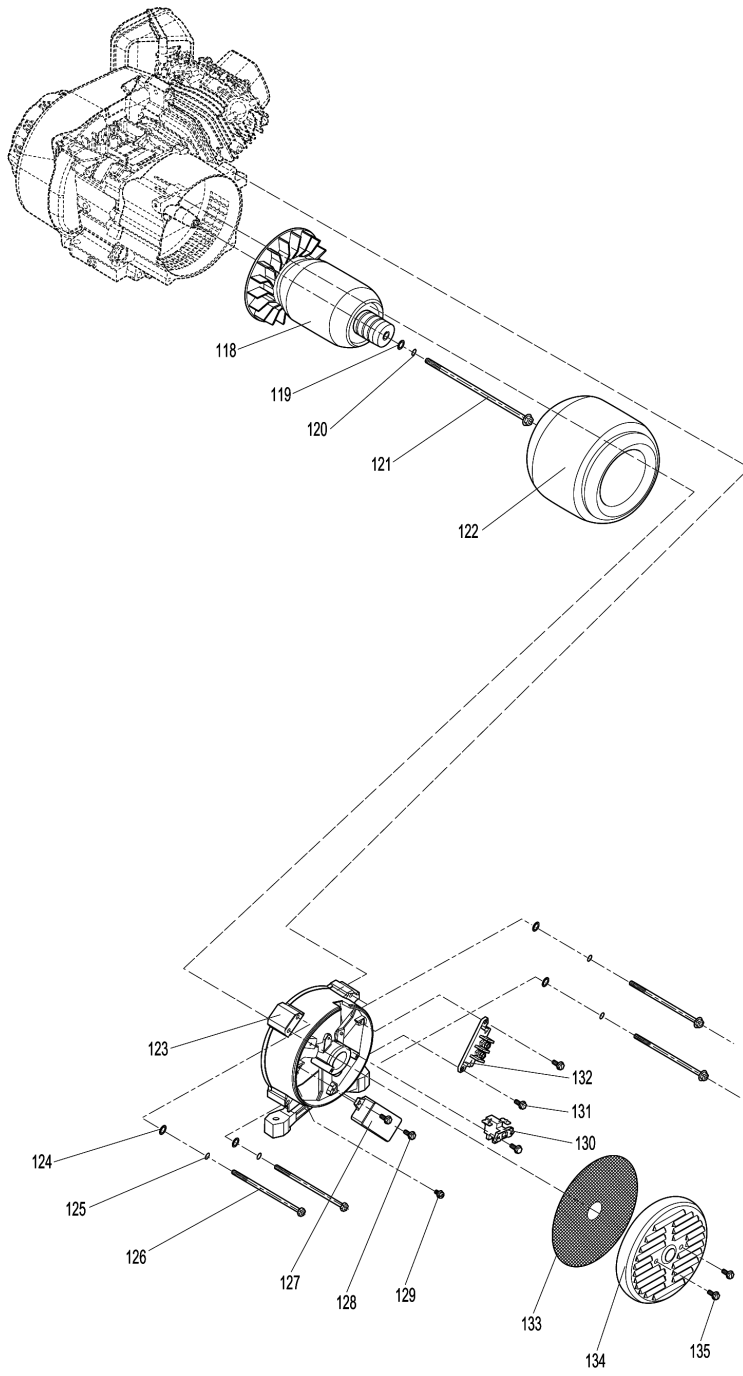

Model No.EG2250A PETROL GENERATOR

Model No.EG2250A PETROL GENERATOR

Model No.EG2250A PETROL GENERATOR

Model No.EG2250A PETROL GENERATOR

Item	Parts No.	Description	I/C	Qty	New/Old	Opt. 1	Opt. 2	Note
001	YA00000065	COVER SUBASSEMBLY, CYLINDER		1				
002	YA00000042	GASKET, CYLINDER HEAD COVER		1				
003	YA00000158	BOLT		4				
004	YA00000128	TUBE, BREATHER		1				
005	YA00000064	HEAD SUBASSEMBLY, CYLINDER		1				
006	YA00000168	STUD		2				
007	YA00000167	STUD		2				
008	YA00000147	PLUG, SPARK		1				
009	YA00000040	BOLT, CYLINDER HEAD		4				
010	YA00000098	NUT, VALVE LOCK		2				
011	YA00000100	NUT, VALVE ADJUSTING		2				
012	YA00000096	ROCKER, VALVE		2				
013	YA00000099	BOLT, ROCKER SHAFT		2				
014	YA00000092	PLATE SUBASSEMBLY, LIFTER		1				
015	YA00000050	ROTATOR, VALVE		4				
016	YA00000057	SEAT, VALVE SPRING		2				
017	YA00000048	SPRING, VALVE		2				
018	YA00000046	GUIDE, SEAL		1				
019	YA00000059	VALVE, EXHAUST		1				
020	YA00000055	VALVE, INTAKE		1				
021	YA00000089	LIFTER, VALVE		2				
022	YA00000090	TAPPET, VALVE		2				
023	YA00000062	GASKET, CYLINDER HEAD		1				
024	YA00000180	PIN		2				
028	YA00000075	RING, THE FIRST		1				
029	YA00000077	RING, THE SECOND		1				
030	YA00000079	RING SET, OIL		1				
031	YA00000069	PISTON		1				
032	YA00000071	PIN, PISTON		1				
033	YA00000073	CLIP, PISTON PIN		2				
034	YA00000068	ROD, CONNECTING		1				
038	YA00000037	CRANKCASE SUBASSEMBLY.		1				
039	YA00000039	COVER, CRANKCASE		1				
040	YA00000186	SEAL, OIL		1				
041	YA00000164	BOLT		6				
042	YA00000183	BEARIN, DEEP GROOVE BALL		2				
043	YA00000101	DIPSTICK SUBASSEMBLY, OIL		1				
044	YA00000033	GASKET, CRANKCASE		1				
045	YA00000179	PIN		2				
046	YA00000095	CAMSHAFT ASSY.		1				
047	YA00000082	CRANKSHAFT ASSY.		1				
048	YA00000120	GEAR ASSY, GOVERNOR		1				
049	YA00000110	ARM, GOVERNOR		1				
050	YA00000174	WASHER, FLAT		1				