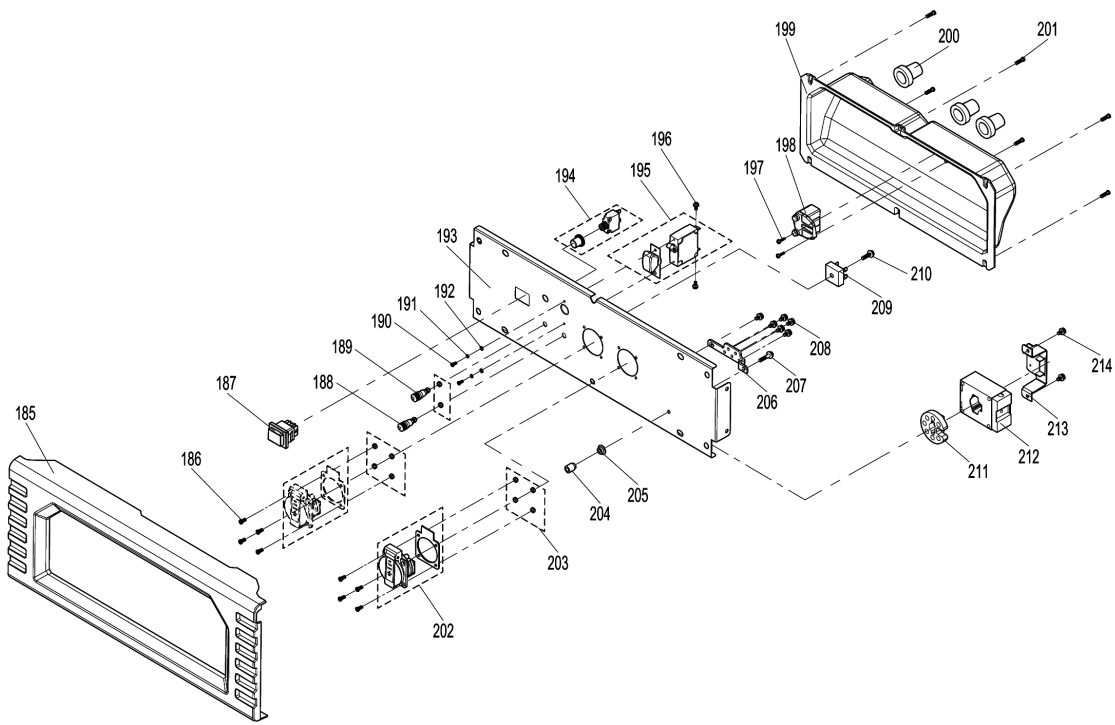

Model No.EG2250A PETROL GENERATOR

Model No.EG2250A PETROL GENERATOR

Model No.EG2250A PETROL GENERATOR

Model No.EG2250A PETROL GENERATOR

Item	Parts No.	Description	I/C	Qty	New/Old	Opt. 1	Opt. 2	Note
001	YA00000065	COVER SUBASSEMBLY, CYLINDER		1				
002	YA00000042	GASKET, CYLINDER HEAD COVER		1				
003	YA00000158	BOLT		4				
004	YA00000128	TUBE, BREATHER		1				
005	YA00000064	HEAD SUBASSEMBLY, CYLINDER		1				
006	YA00000168	STUD		2				
007	YA00000167	STUD		2				
008	YA00000147	PLUG, SPARK		1				
009	YA00000040	BOLT, CYLINDER HEAD		4				
010	YA00000098	NUT, VALVE LOCK		2				
011	YA00000100	NUT, VALVE ADJUSTING		2				
012	YA00000096	ROCKER, VALVE		2				
013	YA00000099	BOLT, ROCKER SHAFT		2				
014	YA00000092	PLATE SUBASSEMBLY, LIFTER		1				
015	YA00000050	ROTATOR, VALVE		4				
016	YA00000057	SEAT, VALVE SPRING		2				
017	YA00000048	SPRING, VALVE		2				
018	YA00000046	GUIDE, SEAL		1				
019	YA00000059	VALVE, EXHAUST		1				
020	YA00000055	VALVE, INTAKE		1				
021	YA00000089	LIFTER, VALVE		2				
022	YA00000090	TAPPET, VALVE		2				
023	YA00000062	GASKET, CYLINDER HEAD		1				
024	YA00000180	PIN		2				
028	YA00000075	RING, THE FIRST		1				
029	YA00000077	RING, THE SECOND		1				
030	YA00000079	RING SET, OIL		1				
031	YA00000069	PISTON		1				
032	YA00000071	PIN, PISTON		1				
033	YA00000073	CLIP, PISTON PIN		2				
034	YA00000068	ROD, CONNECTING		1				
038	YA00000037	CRANKCASE SUBASSEMBLY.		1				
039	YA00000039	COVER, CRANKCASE		1				
040	YA00000186	SEAL, OIL		1				
041	YA00000164	BOLT		6				
042	YA00000183	BEARIN, DEEP GROOVE BALL		2				
043	YA00000101	DIPSTICK SUBASSEMBLY, OIL		1				
044	YA00000033	GASKET, CRANKCASE		1				
045	YA00000179	PIN		2				
046	YA00000095	CAMSHAFT ASSY.		1				
047	YA00000082	CRANKSHAFT ASSY.		1				
048	YA00000120	GEAR ASSY, GOVERNOR		1				
049	YA00000110	ARM, GOVERNOR		1				
050	YA00000174	WASHER, FLAT		1				