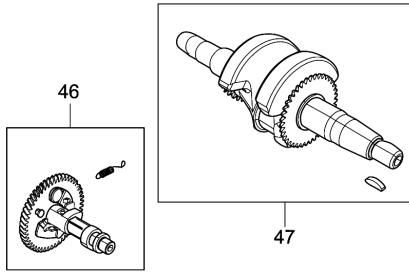

Model No.EG2250A PETROL GENERATOR