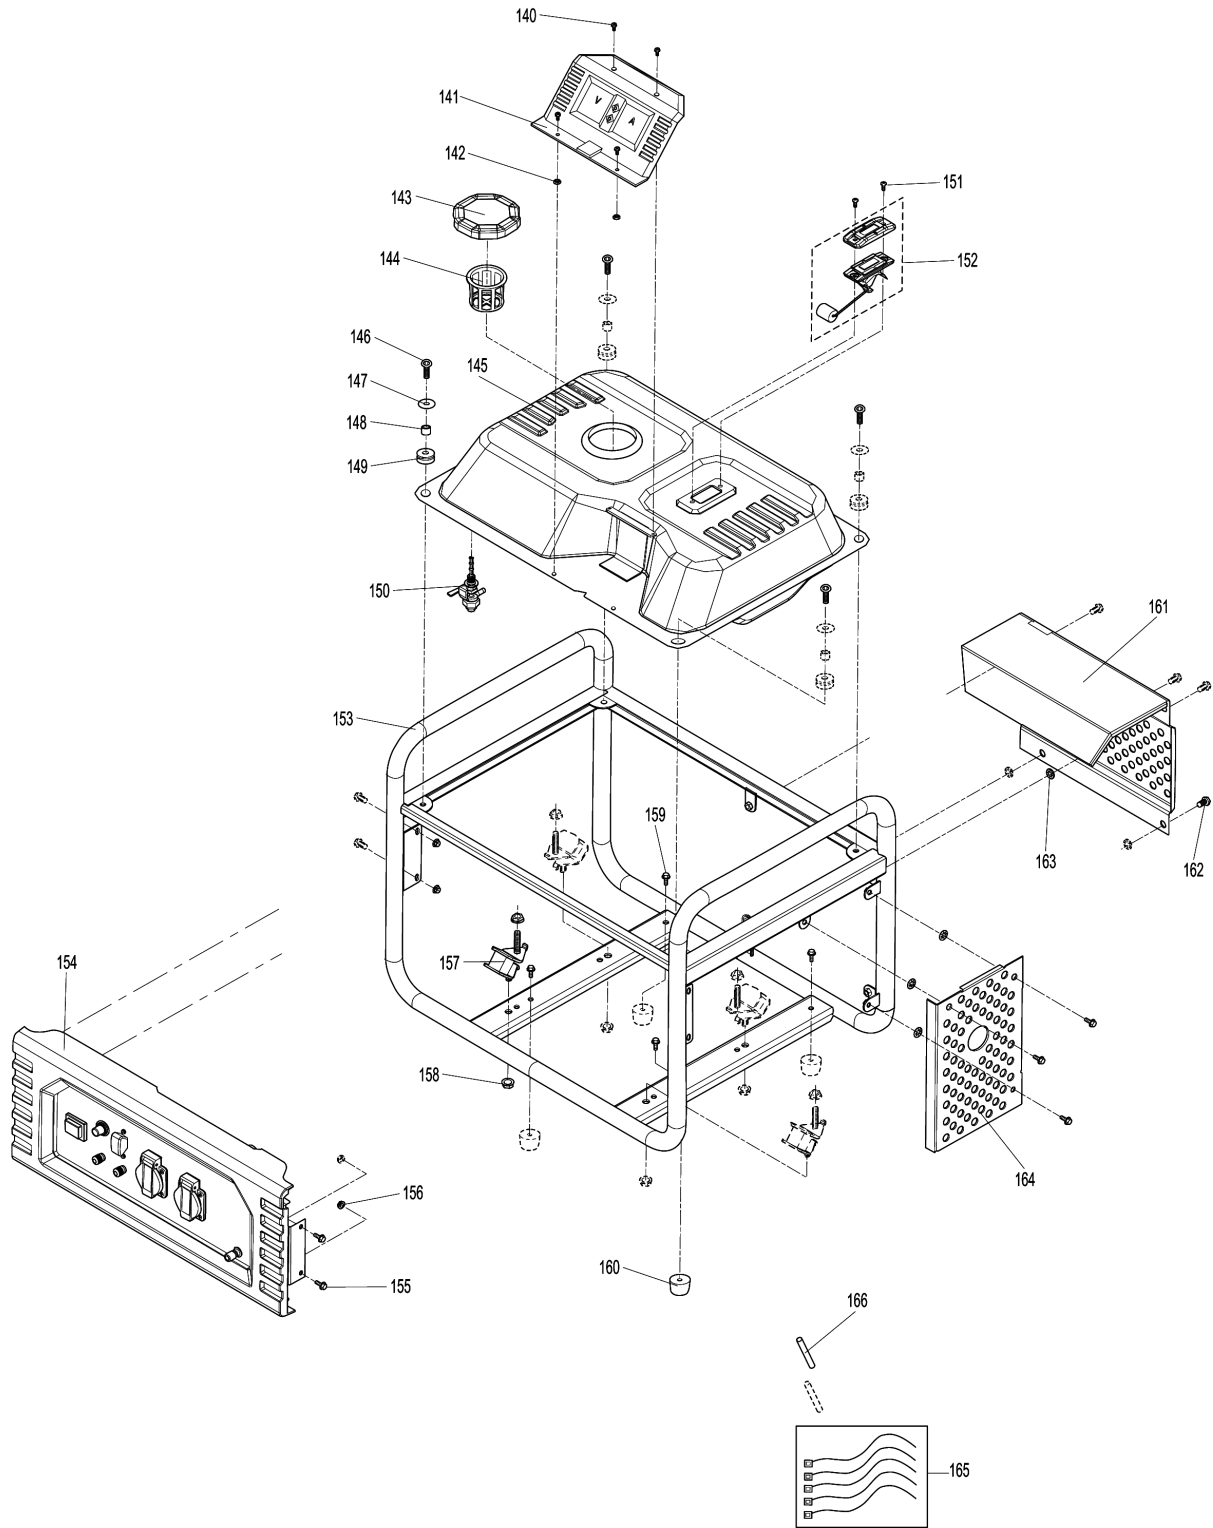

Model No.EG2250A PETROL GENERATOR

Model No.EG2250A PETROL GENERATOR

Model No.EG2250A PETROL GENERATOR

Model No.EG2250A PETROL GENERATOR

Item	Parts No.	Description	I/C	Qty	New/Old	Opt. 1	Opt. 2	Note
001	YA00000065	COVER SUBASSEMBLY, CYLINDER		1				
002	YA00000042	GASKET, CYLINDER HEAD COVER		1				
003	YA00000158	BOLT		4				
004	YA00000128	TUBE, BREATHER		1				
005	YA00000064	HEAD SUBASSEMBLY, CYLINDER		1				
006	YA00000168	STUD		2				
007	YA00000167	STUD		2				
008	YA00000147	PLUG, SPARK		1				
009	YA00000040	BOLT, CYLINDER HEAD		4				
010	YA00000098	NUT, VALVE LOCK		2				
011	YA00000100	NUT, VALVE ADJUSTING		2				
012	YA00000096	ROCKER, VALVE		2				
013	YA00000099	BOLT, ROCKER SHAFT		2				
014	YA00000092	PLATE SUBASSEMBLY, LIFTER		1				
015	YA00000050	ROTATOR, VALVE		4				
016	YA00000057	SEAT, VALVE SPRING		2				
017	YA00000048	SPRING, VALVE		2				
018	YA00000046	GUIDE, SEAL		1				
019	YA00000059	VALVE, EXHAUST		1				
020	YA00000055	VALVE, INTAKE		1				
021	YA00000089	LIFTER, VALVE		2				
022	YA00000090	TAPPET, VALVE		2				
023	YA00000062	GASKET, CYLINDER HEAD		1				
024	YA00000180	PIN		2				
028	YA00000075	RING, THE FIRST		1				
029	YA00000077	RING, THE SECOND		1				
030	YA00000079	RING SET, OIL		1				
031	YA00000069	PISTON		1				
032	YA00000071	PIN, PISTON		1				
033	YA00000073	CLIP, PISTON PIN		2				
034	YA00000068	ROD, CONNECTING		1				
038	YA00000037	CRANKCASE SUBASSEMBLY.		1				
039	YA00000039	COVER, CRANKCASE		1				
040	YA00000186	SEAL, OIL		1				
041	YA00000164	BOLT		6				
042	YA00000183	BEARIN, DEEP GROOVE BALL		2				
043	YA00000101	DIPSTICK SUBASSEMBLY, OIL		1				
044	YA00000033	GASKET, CRANKCASE		1				
045	YA00000179	PIN		2				
046	YA00000095	CAMSHAFT ASSY.		1				
047	YA00000082	CRANKSHAFT ASSY.		1				
048	YA00000120	GEAR ASSY, GOVERNOR		1				
049	YA00000110	ARM, GOVERNOR		1				
050	YA00000174	WASHER, FLAT		1				