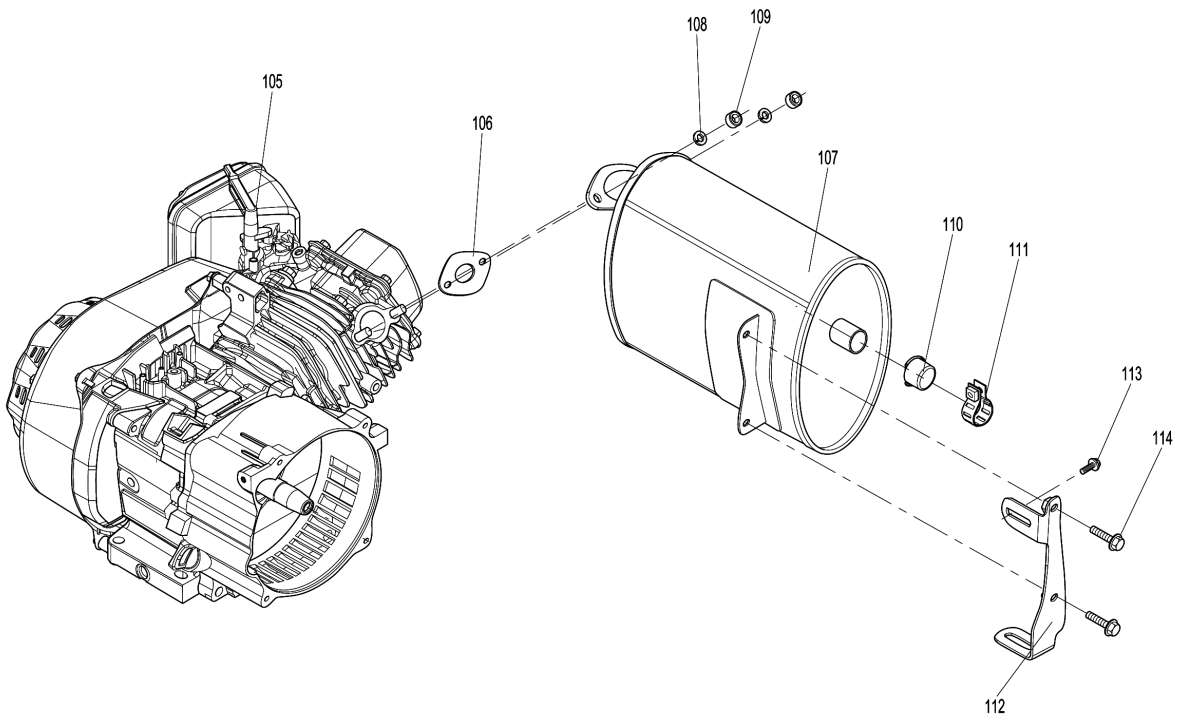

Model No.EG2250A PETROL GENERATOR