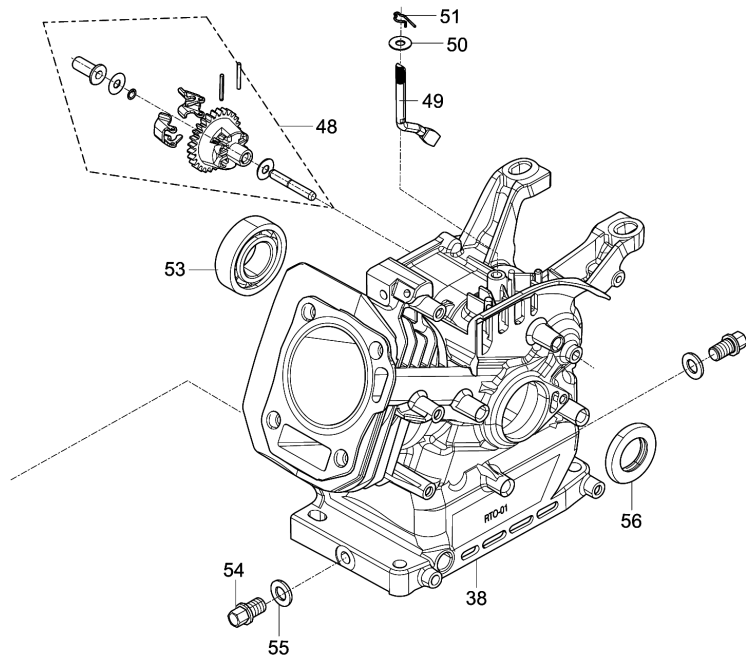

Model No.EG2250A PETROL GENERATOR