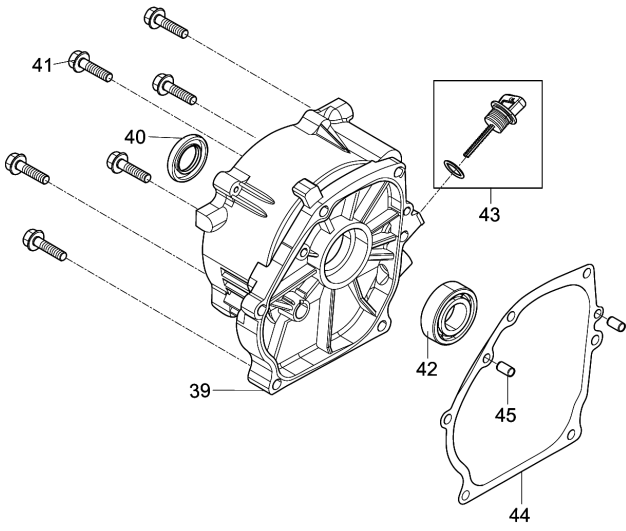

Model No.EG2250A PETROL GENERATOR