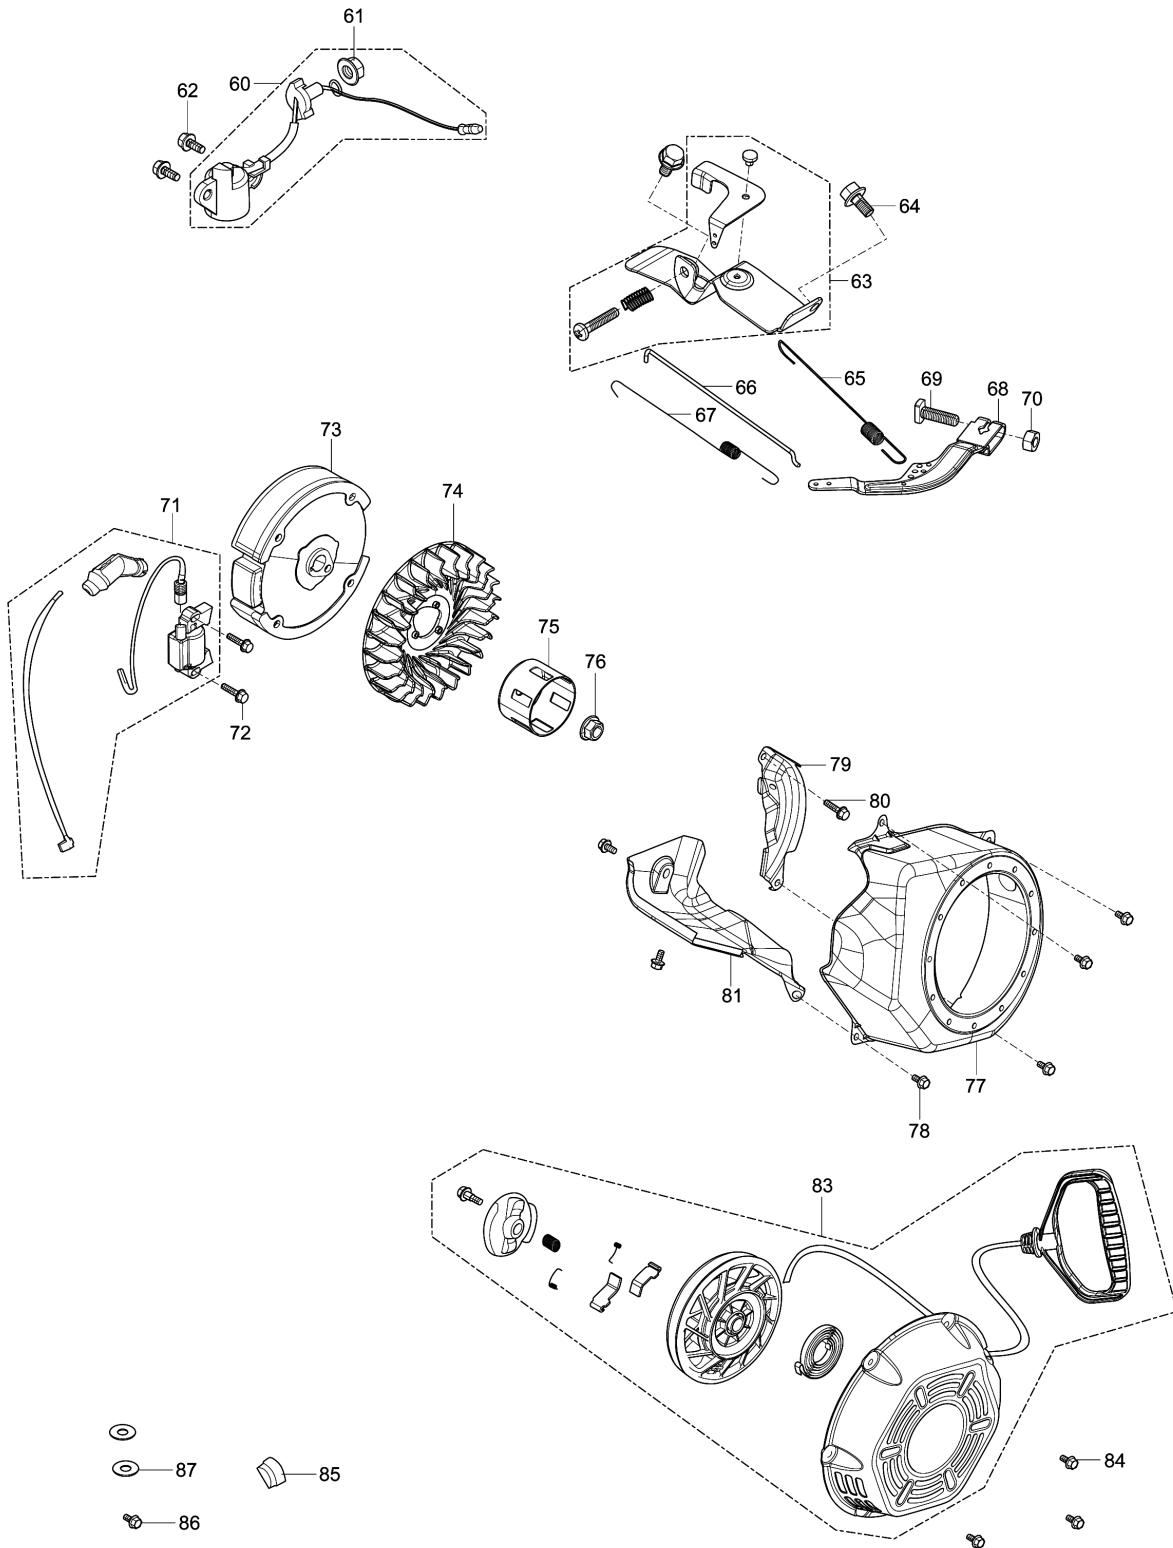

Model No.EG2250A PETROL GENERATOR