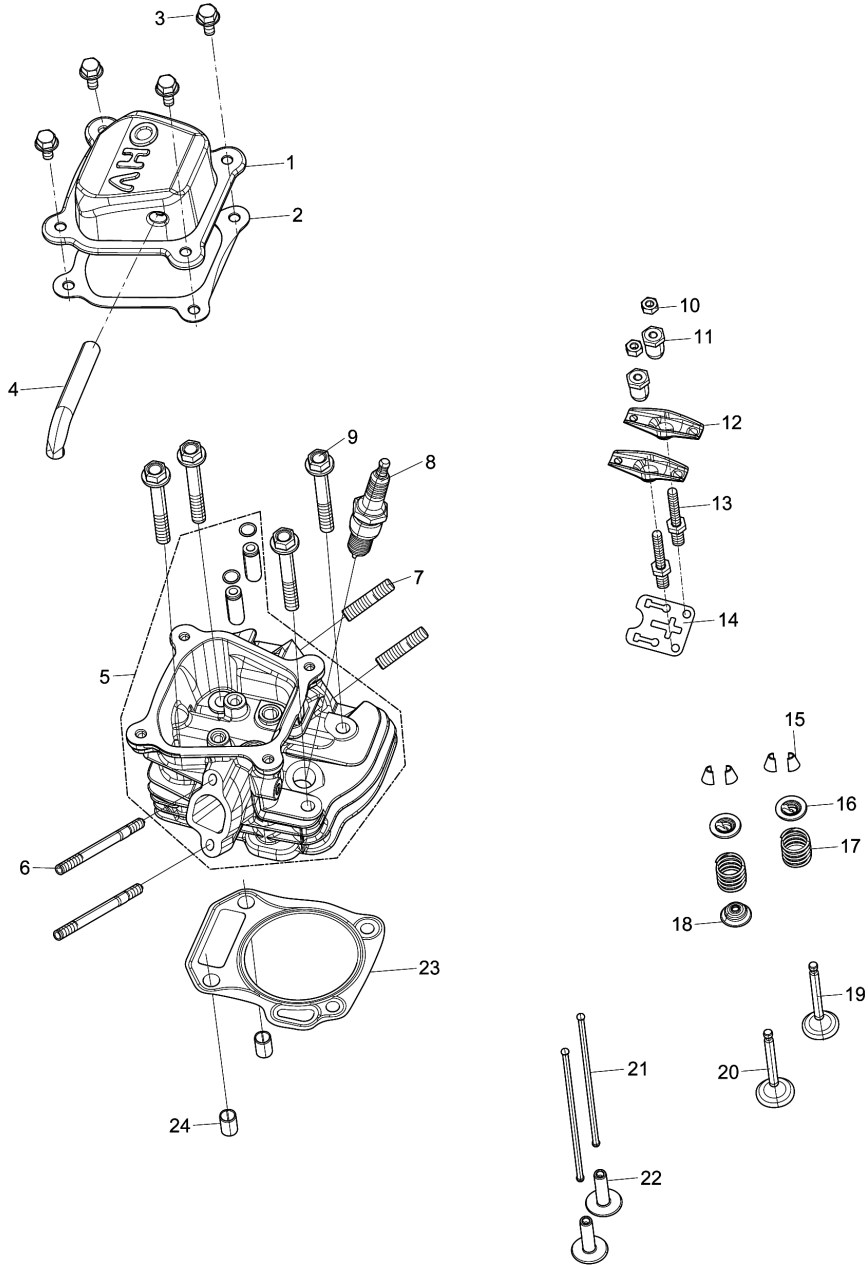

Model No.EG2250A PETROL GENERATOR