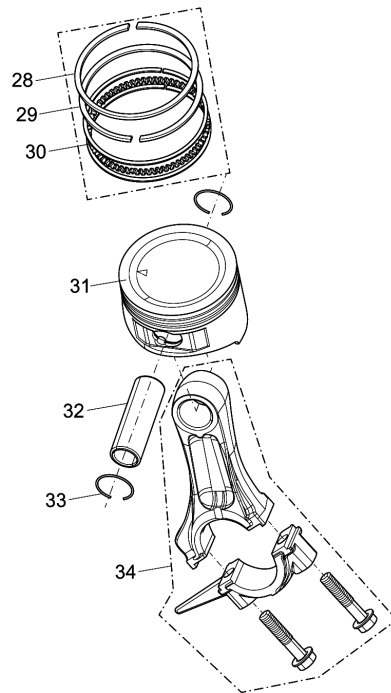

Model No.EG2250A PETROL GENERATOR