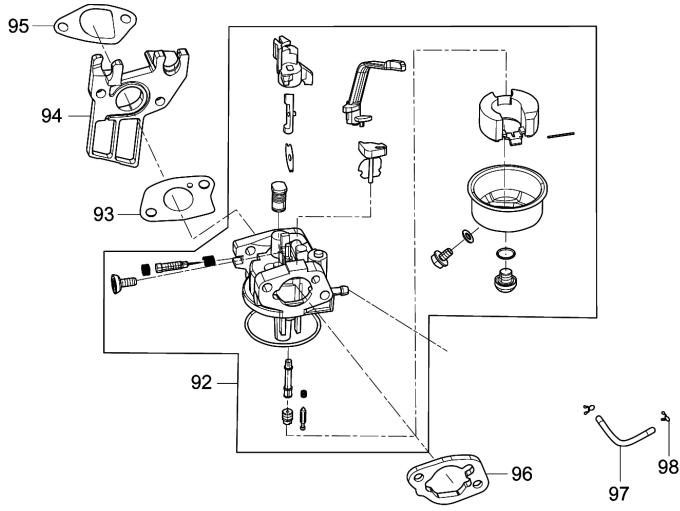

Model No.EG2250A PETROL GENERATOR