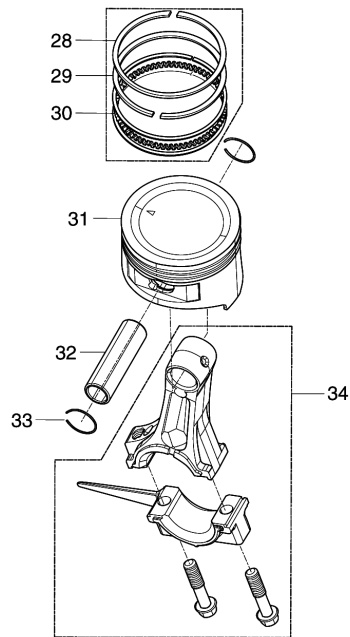

Model No.EG4550A PETROL GENERATOR