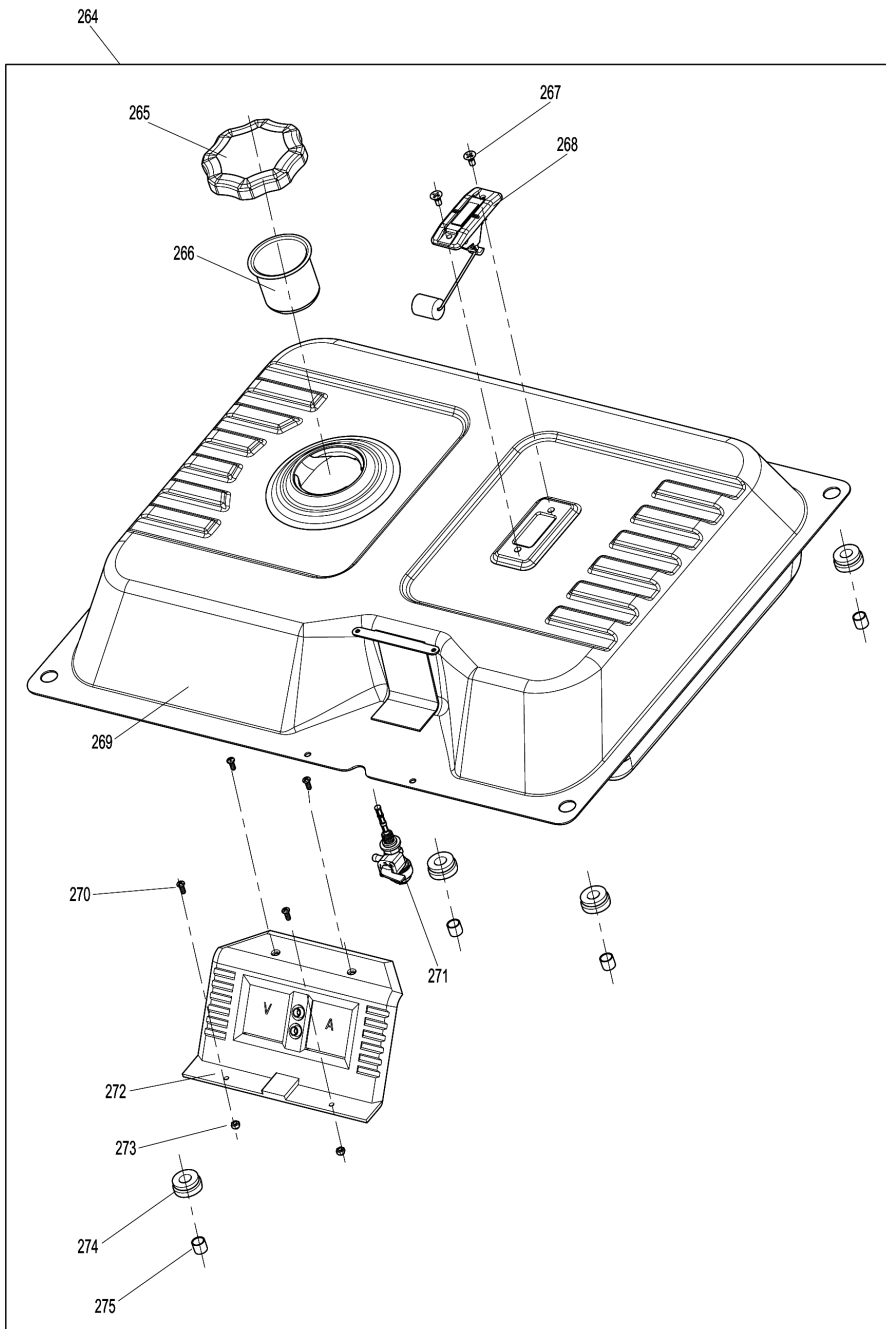

Model No.EG4550A PETROL GENERATOR

Model No.EG4550A PETROL GENERATOR

Model No.EG4550A PETROL GENERATOR

Model No.EG4550A PETROL GENERATOR

Item	Parts No.	Description	I/C	Qty	New/Old	Opt. 1	Opt. 2	Note
001	YA00000066	COVER SUBASSEMBLY, CYLINDER		1				
002	YA00000043	GASKET, CYLINDER HEAD COVER		1				
003	YA00000044	BOLT, CYLINDER HEAD		1				
004	YA00000045	GASKET		1				
005	YA00000129	TUBE, BREATHER		1				
006	YA00000583	HEAD SUBASSEMBLY, CYLINDER		1				
007	YA00000169	STUD		2				
008	YA00000167	STUD		2				
009	YA00000147	PLUG, SPARK		1				
010	YA00000041	BOLT, CYLINDER HEAD		4				
011	YA00000098	NUT, VALVE LOCK		2				
012	YA00000100	NUT, VALVE ADJUSTING		2				
013	YA00000097	ROCKER, VALVE		2				
014	YA00000099	BOLT, ROCKER SHAFT		2				
015	YA00000093	PLATE SUBASSEMBLY, LIFTER		1				
016	YA00000058	SEAT, VALVE SPRING		1				
017	YA00000049	SPRING, VALVE		2				
018	YA00000047	GUIDE, SEAL		1				
019	YA00000051	ROTATOR, VALVE		1				
020	YA00000054	RETAINER, EXHAUST VALVE		1				
021	YA00000052	RETAINER, VALVE SPRING		1				
022	YA00000056	VALVE, INTAKE		1				
023	YA00000060	VALVE, EXHAUST		1				
024	YA00000088	LIFTER SUBASSEMBLY, VALVE		2				
025	YA00000091	TAPPET, VALVE		2				
026	YA00000061	GASKET, CYLINDER HEAD		1				
027	YA00000181	PIN		2				
028	YA00000076	RING, THE FIRST		1				
029	YA00000078	RING, THE SECOND		1				
030	YA00000080	RING SET, OIL		1				
031	YA00000070	PISTON		1				
032	YA00000072	PIN, PISTON		1				
033	YA00000074	CLIP, PISTON PIN		2				
034	YA00000067	ROD, CONNECTING		1				
037	YA00000036	CRANKCASE SUBASSEMBLY.		1				
038	YA00000038	COVER, CRANKCASE		1				
039	YA00000186	SEAL, OIL		1				
040	YA00000166	BOLT		7				
041	YA00000184	BEARIN, DEEP GROOVE BALL		1				
042	YA00000182	BEARIN, DEEP GROOVE BALL		1				
043	YA00000102	DIPSTICK SUBASSEMBLY, OIL		1				
044	YA00000121	GEAR ASSY, GOVERNOR		1				
045	YA00000032	GASKET, CRANKCASE		1				