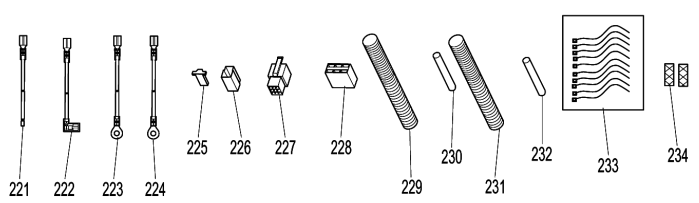

Model No.EG4550A PETROL GENERATOR

Model No.EG4550A PETROL GENERATOR

Model No.EG4550A PETROL GENERATOR

Model No.EG4550A PETROL GENERATOR

Item	Parts No.	Description	I/C	Qty	New/Old	Opt. 1	Opt. 2	Note
001	YA00000066	COVER SUBASSEMBLY, CYLINDER		1				
002	YA00000043	GASKET, CYLINDER HEAD COVER		1				
003	YA00000044	BOLT, CYLINDER HEAD		1				
004	YA00000045	GASKET		1				
005	YA00000129	TUBE, BREATHER		1				
006	YA00000583	HEAD SUBASSEMBLY, CYLINDER		1				
007	YA00000169	STUD		2				
008	YA00000167	STUD		2				
009	YA00000147	PLUG, SPARK		1				
010	YA00000041	BOLT, CYLINDER HEAD		4				
011	YA00000098	NUT, VALVE LOCK		2				
012	YA00000100	NUT, VALVE ADJUSTING		2				
013	YA00000097	ROCKER, VALVE		2				
014	YA00000099	BOLT, ROCKER SHAFT		2				
015	YA00000093	PLATE SUBASSEMBLY, LIFTER		1				
016	YA00000058	SEAT, VALVE SPRING		1				
017	YA00000049	SPRING, VALVE		2				
018	YA00000047	GUIDE, SEAL		1				
019	YA00000051	ROTATOR, VALVE		1				
020	YA00000054	RETAINER, EXHAUST VALVE		1				
021	YA00000052	RETAINER, VALVE SPRING		1				
022	YA00000056	VALVE, INTAKE		1				
023	YA00000060	VALVE, EXHAUST		1				
024	YA00000088	LIFTER SUBASSEMBLY, VALVE		2				
025	YA00000091	TAPPET, VALVE		2				
026	YA00000061	GASKET, CYLINDER HEAD		1				
027	YA00000181	PIN		2				
028	YA00000076	RING, THE FIRST		1				
029	YA00000078	RING, THE SECOND		1				
030	YA00000080	RING SET, OIL		1				
031	YA00000070	PISTON		1				
032	YA00000072	PIN, PISTON		1				
033	YA00000074	CLIP, PISTON PIN		2				
034	YA00000067	ROD, CONNECTING		1				
037	YA00000036	CRANKCASE SUBASSEMBLY.		1				
038	YA00000038	COVER, CRANKCASE		1				
039	YA00000186	SEAL, OIL		1				
040	YA00000166	BOLT		7				
041	YA00000184	BEARIN, DEEP GROOVE BALL		1				
042	YA00000182	BEARIN, DEEP GROOVE BALL		1				
043	YA00000102	DIPSTICK SUBASSEMBLY, OIL		1				
044	YA00000121	GEAR ASSY, GOVERNOR		1				
045	YA00000032	GASKET, CRANKCASE		1				