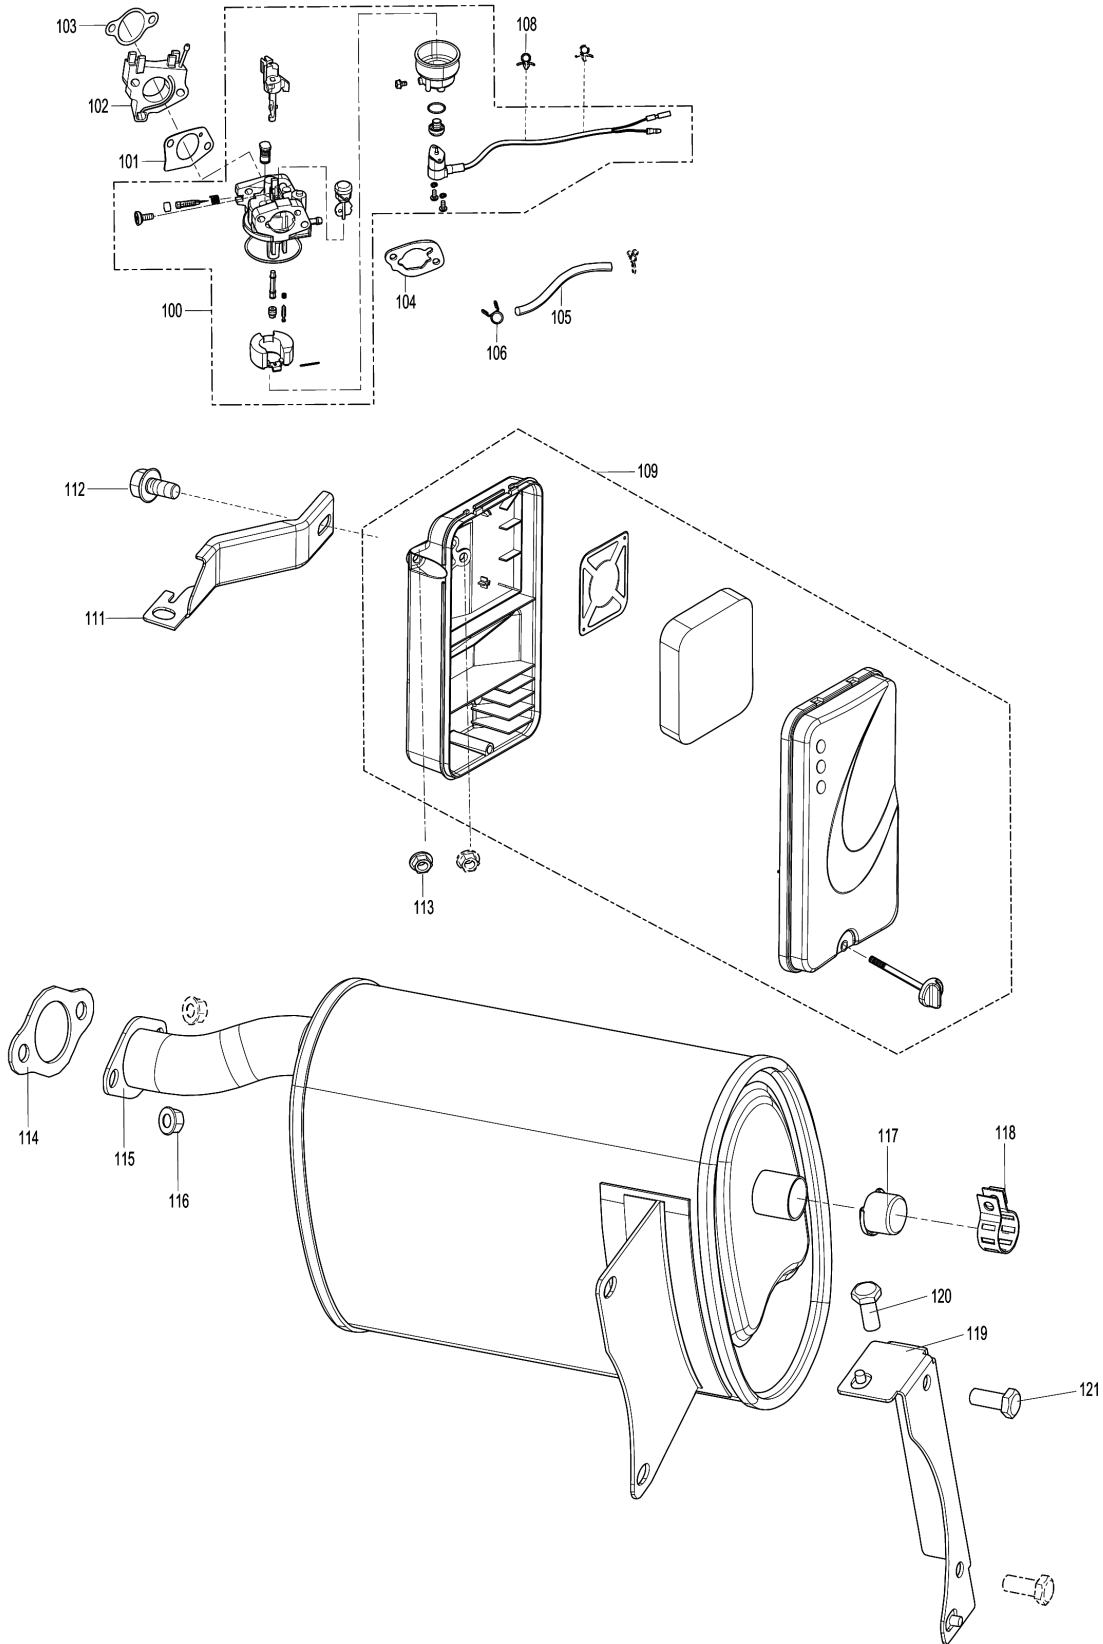

Model No.EG4550A PETROL GENERATOR