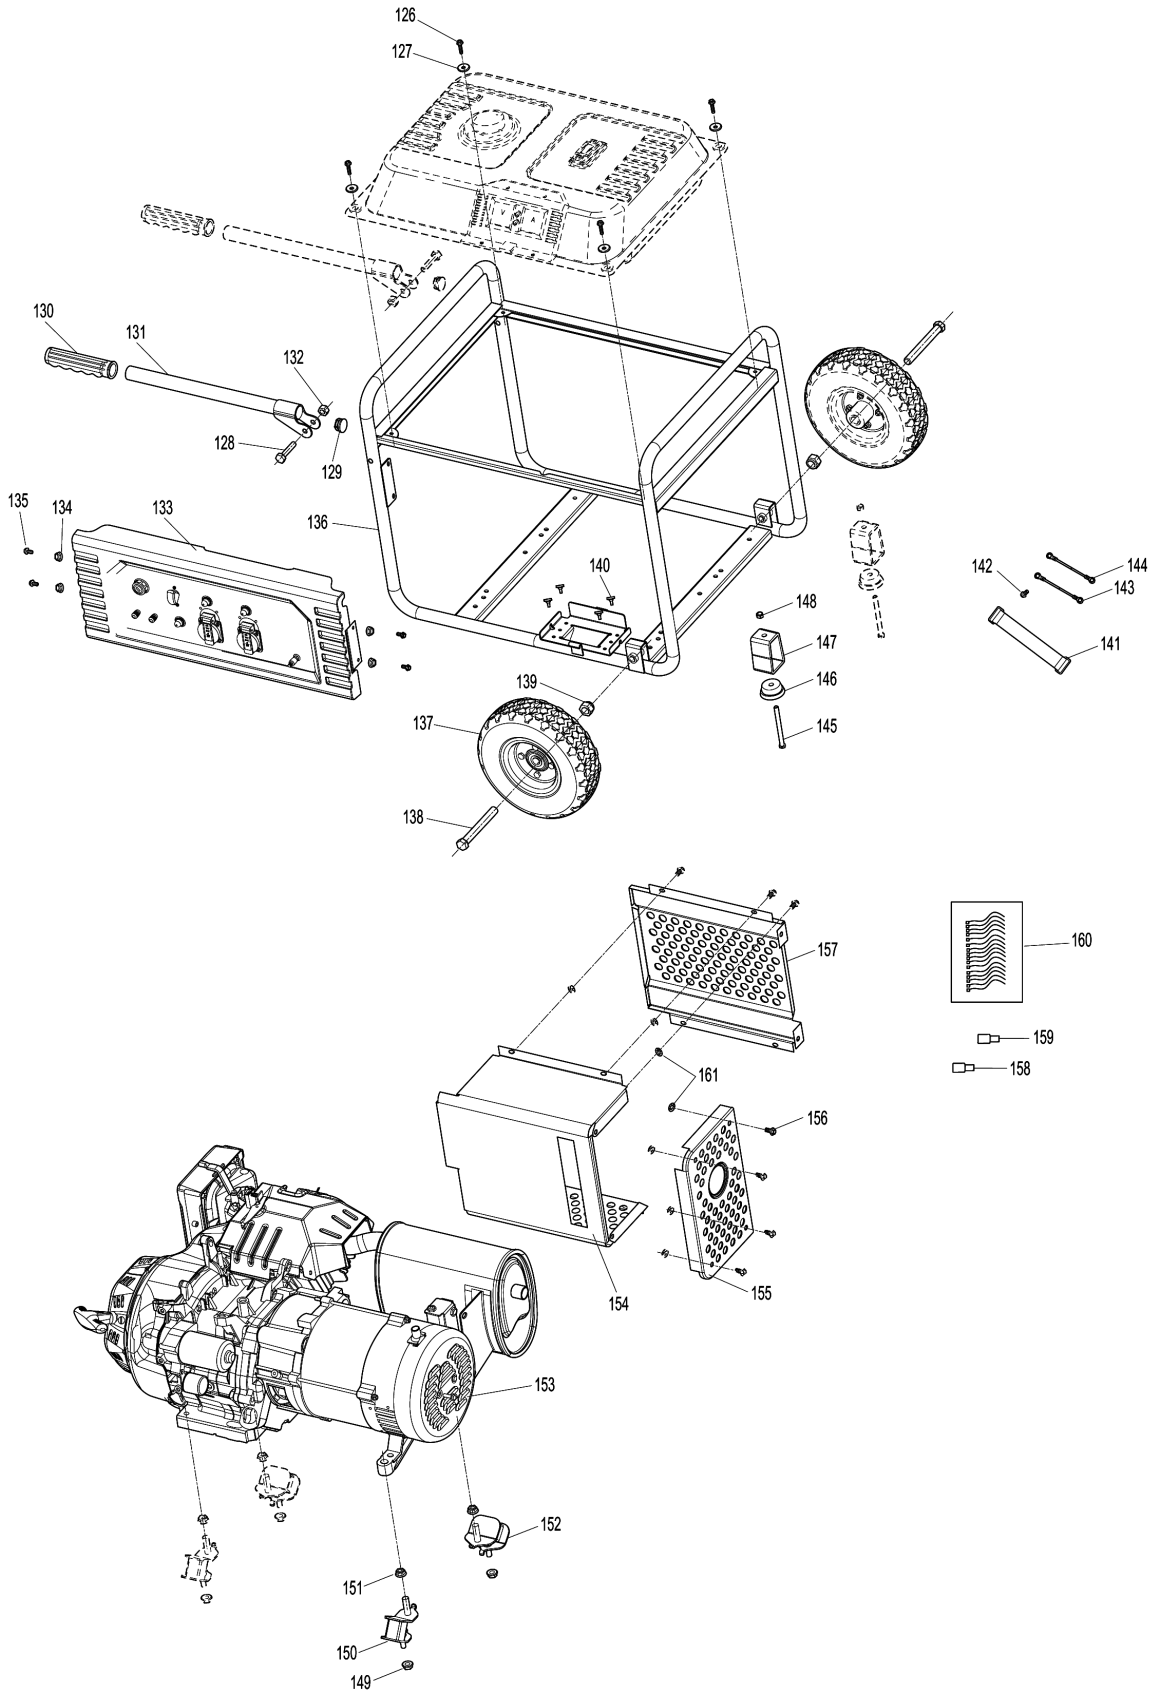

Model No.EG4550A PETROL GENERATOR