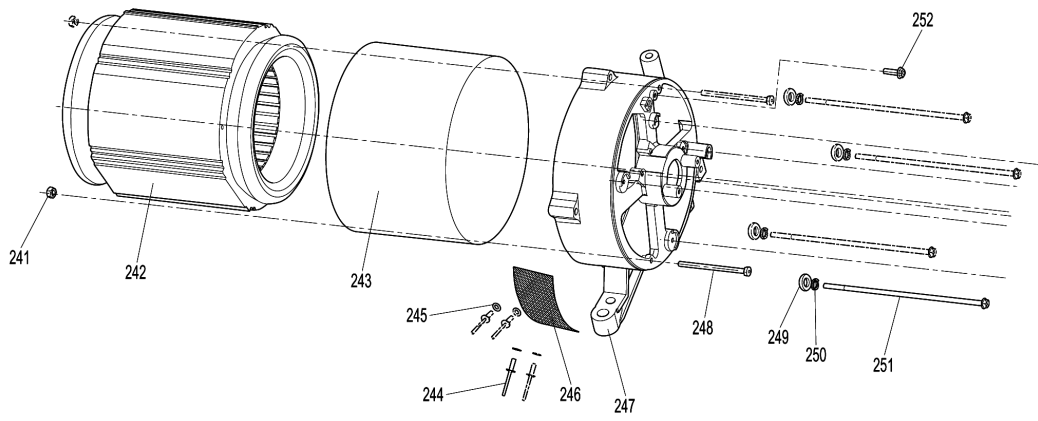

Model No.EG4550A PETROL GENERATOR

Model No.EG4550A PETROL GENERATOR

Model No.EG4550A PETROL GENERATOR

Model No.EG4550A PETROL GENERATOR

Item	Parts No.	Description	I/C	Qty	New/Old	Opt. 1	Opt. 2	Note
001	YA00000066	COVER SUBASSEMBLY, CYLINDER		1				
002	YA00000043	GASKET, CYLINDER HEAD COVER		1				
003	YA00000044	BOLT, CYLINDER HEAD		1				
004	YA00000045	GASKET		1				
005	YA00000129	TUBE, BREATHER		1				
006	YA00000583	HEAD SUBASSEMBLY, CYLINDER		1				
007	YA00000169	STUD		2				
008	YA00000167	STUD		2				
009	YA00000147	PLUG, SPARK		1				
010	YA00000041	BOLT, CYLINDER HEAD		4				
011	YA00000098	NUT, VALVE LOCK		2				
012	YA00000100	NUT, VALVE ADJUSTING		2				
013	YA00000097	ROCKER, VALVE		2				
014	YA00000099	BOLT, ROCKER SHAFT		2				
015	YA00000093	PLATE SUBASSEMBLY, LIFTER		1				
016	YA00000058	SEAT, VALVE SPRING		1				
017	YA00000049	SPRING, VALVE		2				
018	YA00000047	GUIDE, SEAL		1				
019	YA00000051	ROTATOR, VALVE		1				
020	YA00000054	RETAINER, EXHAUST VALVE		1				
021	YA00000052	RETAINER, VALVE SPRING		1				
022	YA00000056	VALVE, INTAKE		1				
023	YA00000060	VALVE, EXHAUST		1				
024	YA00000088	LIFTER SUBASSEMBLY, VALVE		2				
025	YA00000091	TAPPET, VALVE		2				
026	YA00000061	GASKET, CYLINDER HEAD		1				
027	YA00000181	PIN		2				
028	YA00000076	RING, THE FIRST		1				
029	YA00000078	RING, THE SECOND		1				
030	YA00000080	RING SET, OIL		1				
031	YA00000070	PISTON		1				
032	YA00000072	PIN, PISTON		1				
033	YA00000074	CLIP, PISTON PIN		2				
034	YA00000067	ROD, CONNECTING		1				
037	YA00000036	CRANKCASE SUBASSEMBLY.		1				
038	YA00000038	COVER, CRANKCASE		1				
039	YA00000186	SEAL, OIL		1				
040	YA00000166	BOLT		7				
041	YA00000184	BEARIN, DEEP GROOVE BALL		1				
042	YA00000182	BEARIN, DEEP GROOVE BALL		1				
043	YA00000102	DIPSTICK SUBASSEMBLY, OIL		1				
044	YA00000121	GEAR ASSY, GOVERNOR		1				
045	YA00000032	GASKET, CRANKCASE		1				