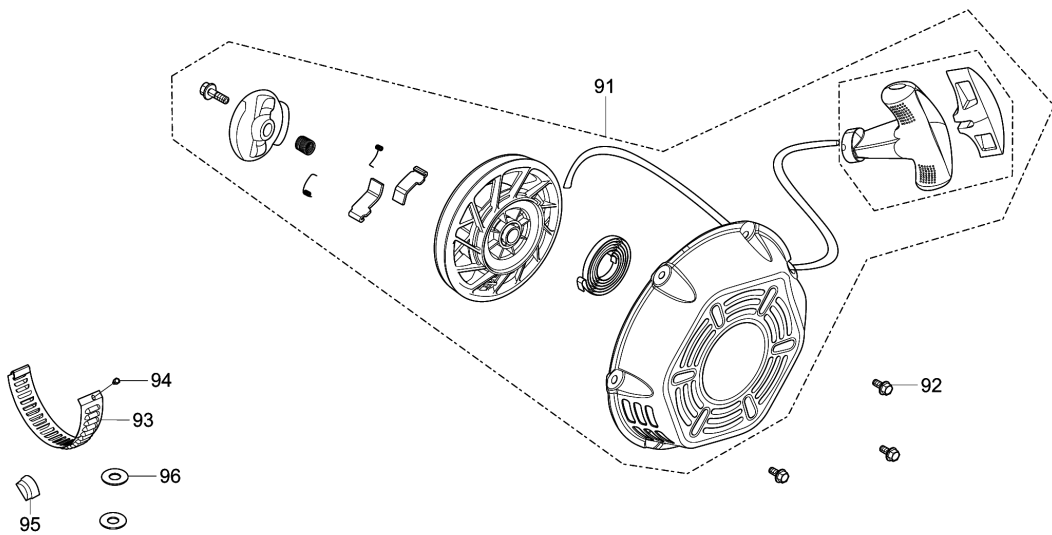

Model No.EG4550A PETROL GENERATOR