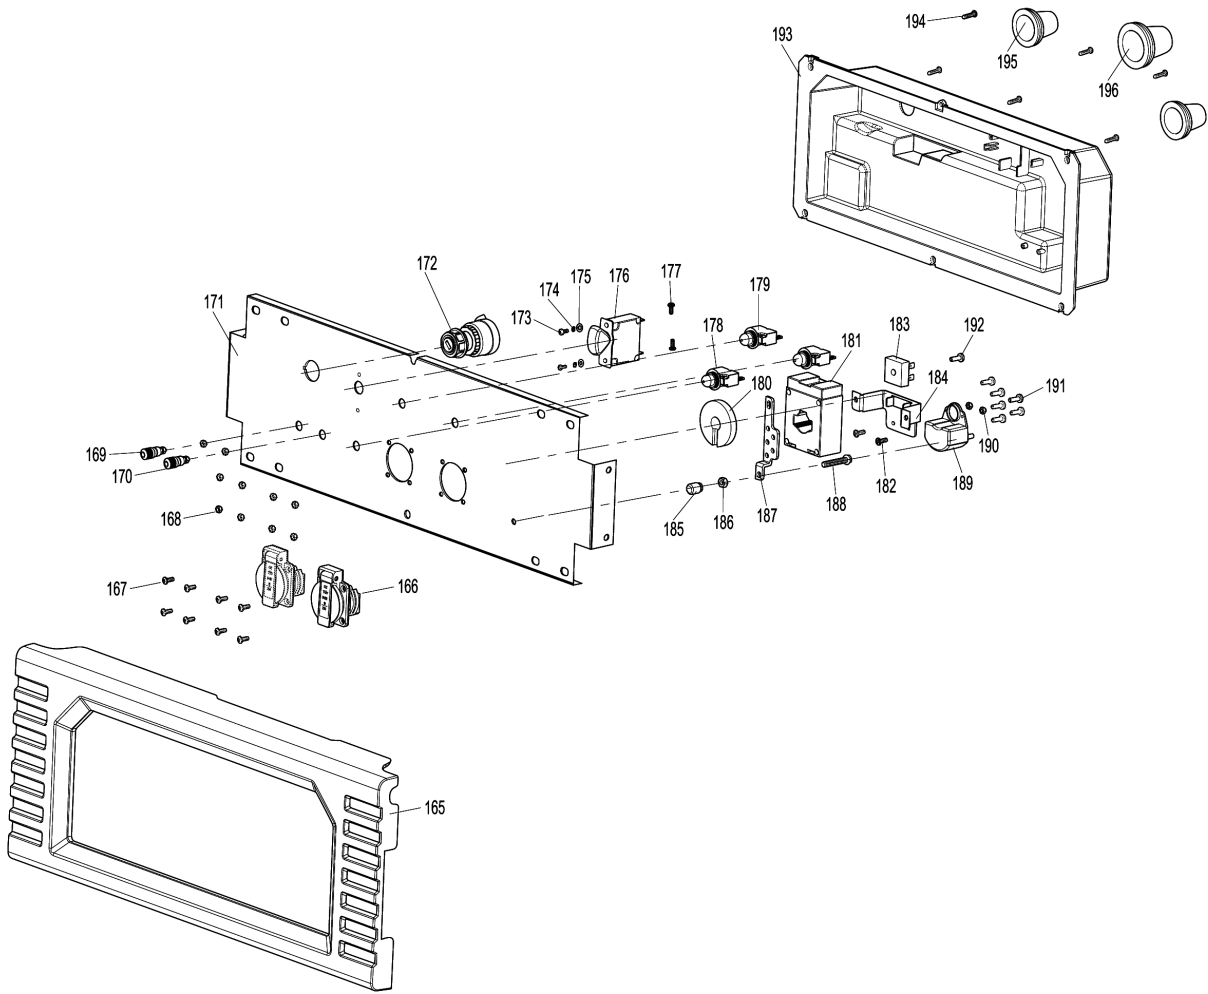

Model No.EG4550A PETROL GENERATOR

Model No.EG4550A PETROL GENERATOR

Model No.EG4550A PETROL GENERATOR

Model No.EG4550A PETROL GENERATOR

Item	Parts No.	Description	I/C	Qty	New/Old	Opt. 1	Opt. 2	Note
001	YA00000066	COVER SUBASSEMBLY, CYLINDER		1				
002	YA00000043	GASKET, CYLINDER HEAD COVER		1				
003	YA00000044	BOLT, CYLINDER HEAD		1				
004	YA00000045	GASKET		1				
005	YA00000129	TUBE, BREATHER		1				
006	YA00000583	HEAD SUBASSEMBLY, CYLINDER		1				
007	YA00000169	STUD		2				
008	YA00000167	STUD		2				
009	YA00000147	PLUG, SPARK		1				
010	YA00000041	BOLT, CYLINDER HEAD		4				
011	YA00000098	NUT, VALVE LOCK		2				
012	YA00000100	NUT, VALVE ADJUSTING		2				
013	YA00000097	ROCKER, VALVE		2				
014	YA00000099	BOLT, ROCKER SHAFT		2				
015	YA00000093	PLATE SUBASSEMBLY, LIFTER		1				
016	YA00000058	SEAT, VALVE SPRING		1				
017	YA00000049	SPRING, VALVE		2				
018	YA00000047	GUIDE, SEAL		1				
019	YA00000051	ROTATOR, VALVE		1				
020	YA00000054	RETAINER, EXHAUST VALVE		1				
021	YA00000052	RETAINER, VALVE SPRING		1				
022	YA00000056	VALVE, INTAKE		1				
023	YA00000060	VALVE, EXHAUST		1				
024	YA00000088	LIFTER SUBASSEMBLY, VALVE		2				
025	YA00000091	TAPPET, VALVE		2				
026	YA00000061	GASKET, CYLINDER HEAD		1				
027	YA00000181	PIN		2				
028	YA00000076	RING, THE FIRST		1				
029	YA00000078	RING, THE SECOND		1				
030	YA00000080	RING SET, OIL		1				
031	YA00000070	PISTON		1				
032	YA00000072	PIN, PISTON		1				
033	YA00000074	CLIP, PISTON PIN		2				
034	YA00000067	ROD, CONNECTING		1				
037	YA00000036	CRANKCASE SUBASSEMBLY.		1				
038	YA00000038	COVER, CRANKCASE		1				
039	YA00000186	SEAL, OIL		1				
040	YA00000166	BOLT		7				
041	YA00000184	BEARIN, DEEP GROOVE BALL		1				
042	YA00000182	BEARIN, DEEP GROOVE BALL		1				
043	YA00000102	DIPSTICK SUBASSEMBLY, OIL		1				
044	YA00000121	GEAR ASSY, GOVERNOR		1				
045	YA00000032	GASKET, CRANKCASE		1				