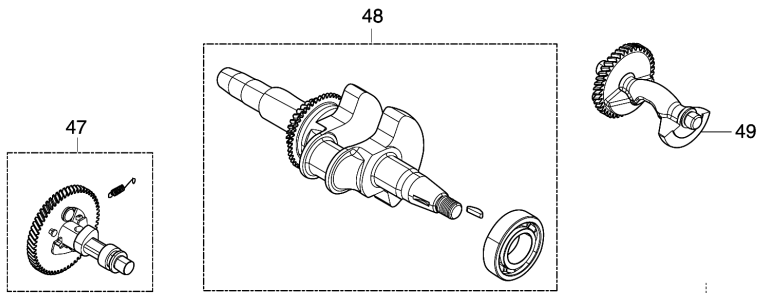

Model No.EG4550A PETROL GENERATOR