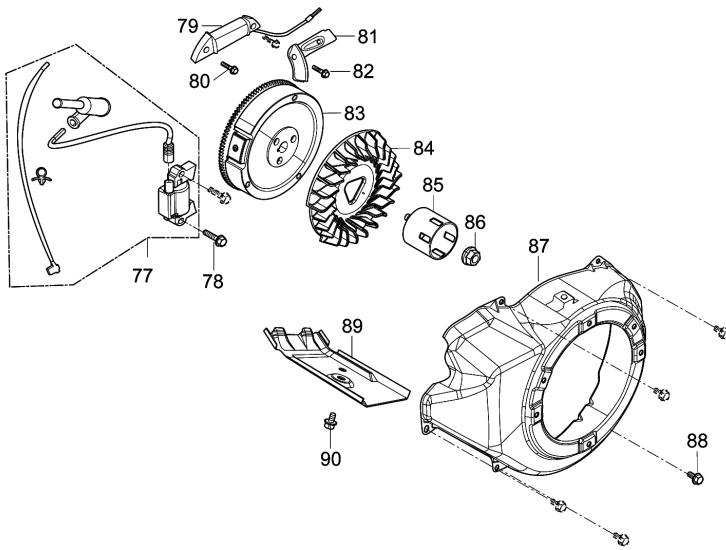

Model No.EG4550A PETROL GENERATOR