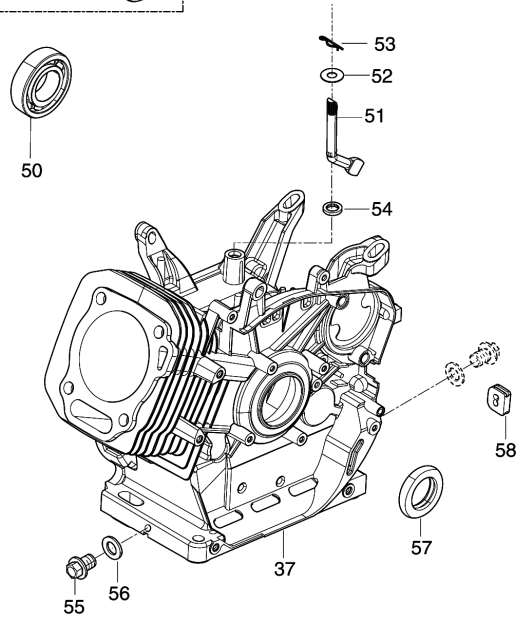

Model No.EG4550A PETROL GENERATOR