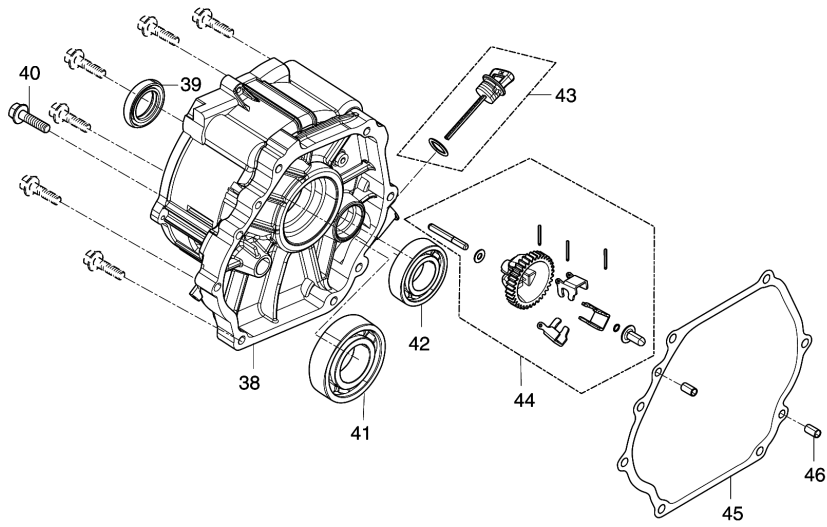

Model No.EG4550A PETROL GENERATOR