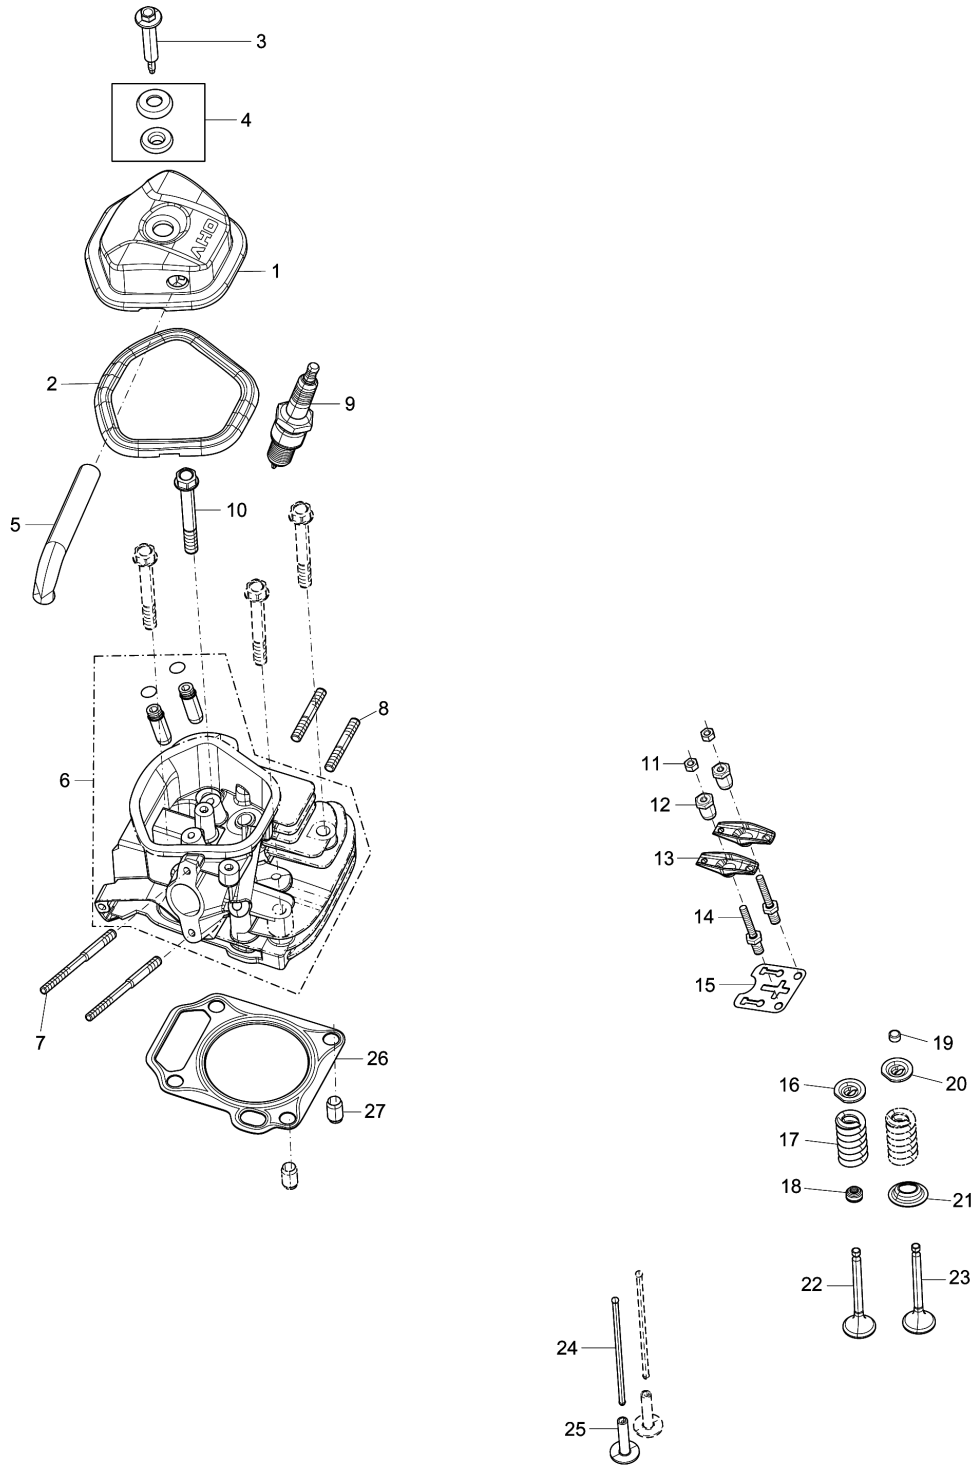

Model No.EG4550A PETROL GENERATOR