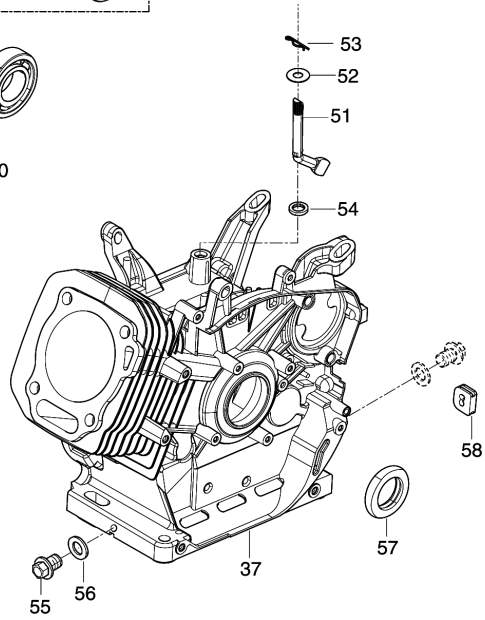

Model No.EG5550A PETROL GENERATOR