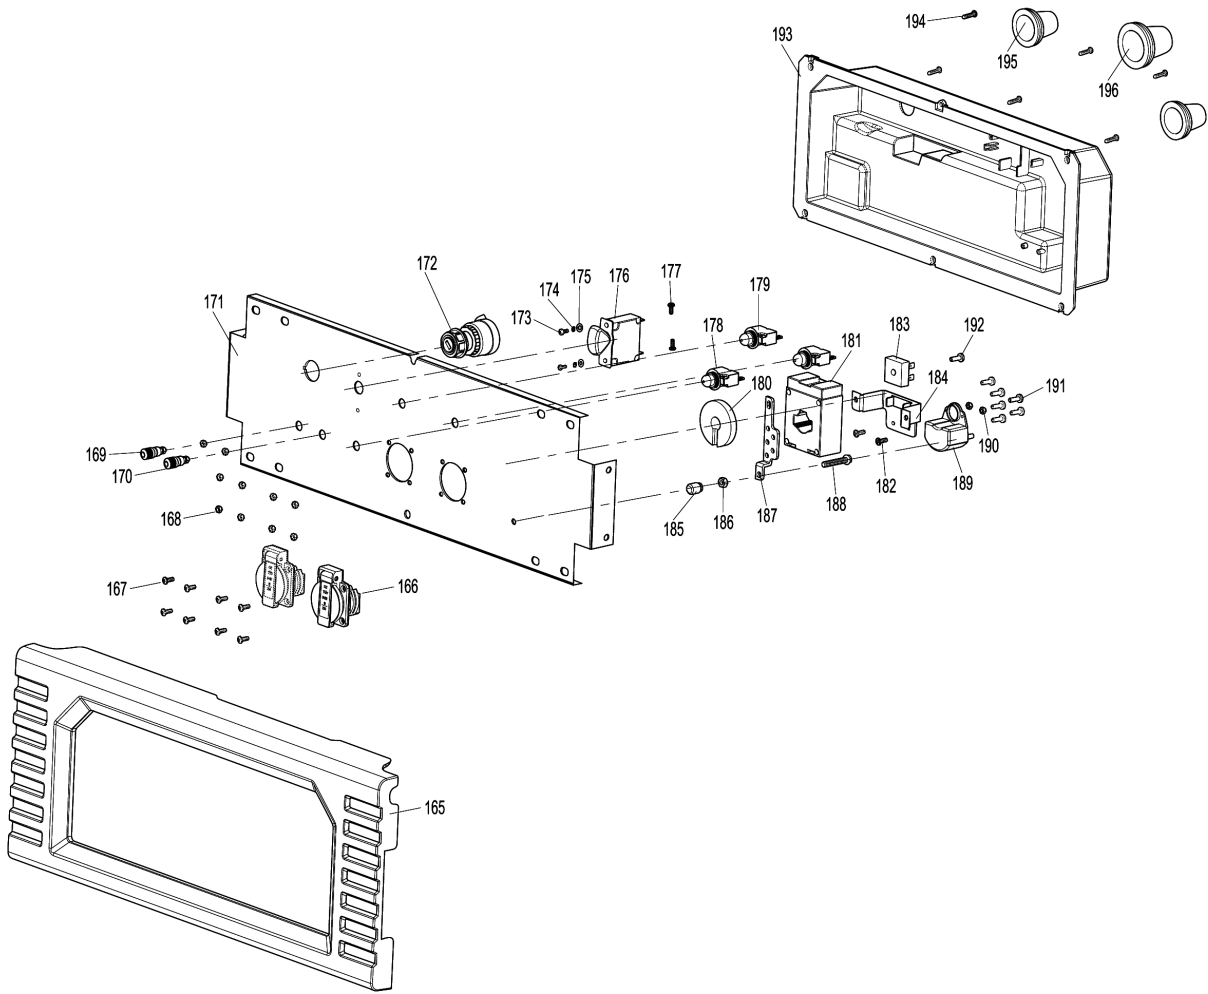

Model No.EG5550A PETROL GENERATOR

Model No.EG5550A PETROL GENERATOR

Model No.EG5550A PETROL GENERATOR

Model No.EG5550A PETROL GENERATOR

Item	Parts No.	Description	I/C	Qty	New/Old	Opt. 1	Opt. 2	Note
001	YA00000066	COVER SUBASSEMBLY, CYLINDER		1				
002	YA00000043	GASKET, CYLINDER HEAD COVER		1				
003	YA00000044	BOLT, CYLINDER HEAD		1				
004	YA00000045	GASKET		1				
005	YA00000129	TUBE, BREATHER		1				
006	YA00000583	HEAD SUBASSEMBLY, CYLINDER		1				
007	YA00000169	STUD		2				
008	YA00000167	STUD		2				
009	YA00000147	PLUG, SPARK		1				
010	YA00000041	BOLT, CYLINDER HEAD		4				
011	YA00000098	NUT, VALVE LOCK		2				
012	YA00000100	NUT, VALVE ADJUSTING		2				
013	YA00000097	ROCKER, VALVE		2				
014	YA00000099	BOLT, ROCKER SHAFT		2				
015	YA00000093	PLATE SUBASSEMBLY, LIFTER		1				
016	YA00000058	SEAT, VALVE SPRING		1				
017	YA00000049	SPRING, VALVE		2				
018	YA00000047	GUIDE, SEAL		1				
019	YA00000051	ROTATOR, VALVE		1				
020	YA00000054	RETAINER, EXHAUST VALVE		1				
021	YA00000052	RETAINER, VALVE SPRING		1				
022	YA00000056	VALVE, INTAKE		1				
023	YA00000060	VALVE, EXHAUST		1				
024	YA00000088	LIFTER SUBASSEMBLY, VALVE		2				
025	YA00000091	TAPPET, VALVE		2				
026	YA00000061	GASKET, CYLINDER HEAD		1				
027	YA00000181	PIN		2				
028	YA00000076	RING, THE FIRST		1				
029	YA00000078	RING, THE SECOND		1				
030	YA00000080	RING SET, OIL		1				
031	YA00000070	PISTON		1				
032	YA00000072	PIN, PISTON		1				
033	YA00000074	CLIP, PISTON PIN		2				
034	YA00000067	ROD, CONNECTING		1				
037	YA00000036	CRANKCASE SUBASSEMBLY.		1				
038	YA00000038	COVER, CRANKCASE		1				
039	YA00000186	SEAL, OIL		1				
040	YA00000166	BOLT		7				
041	YA00000184	BEARIN, DEEP GROOVE BALL		1				
042	YA00000182	BEARIN, DEEP GROOVE BALL		1				
043	YA00000102	DIPSTICK SUBASSEMBLY, OIL		1				
044	YA00000121	GEAR ASSY, GOVERNOR		1				
045	YA00000032	GASKET, CRANKCASE		1				