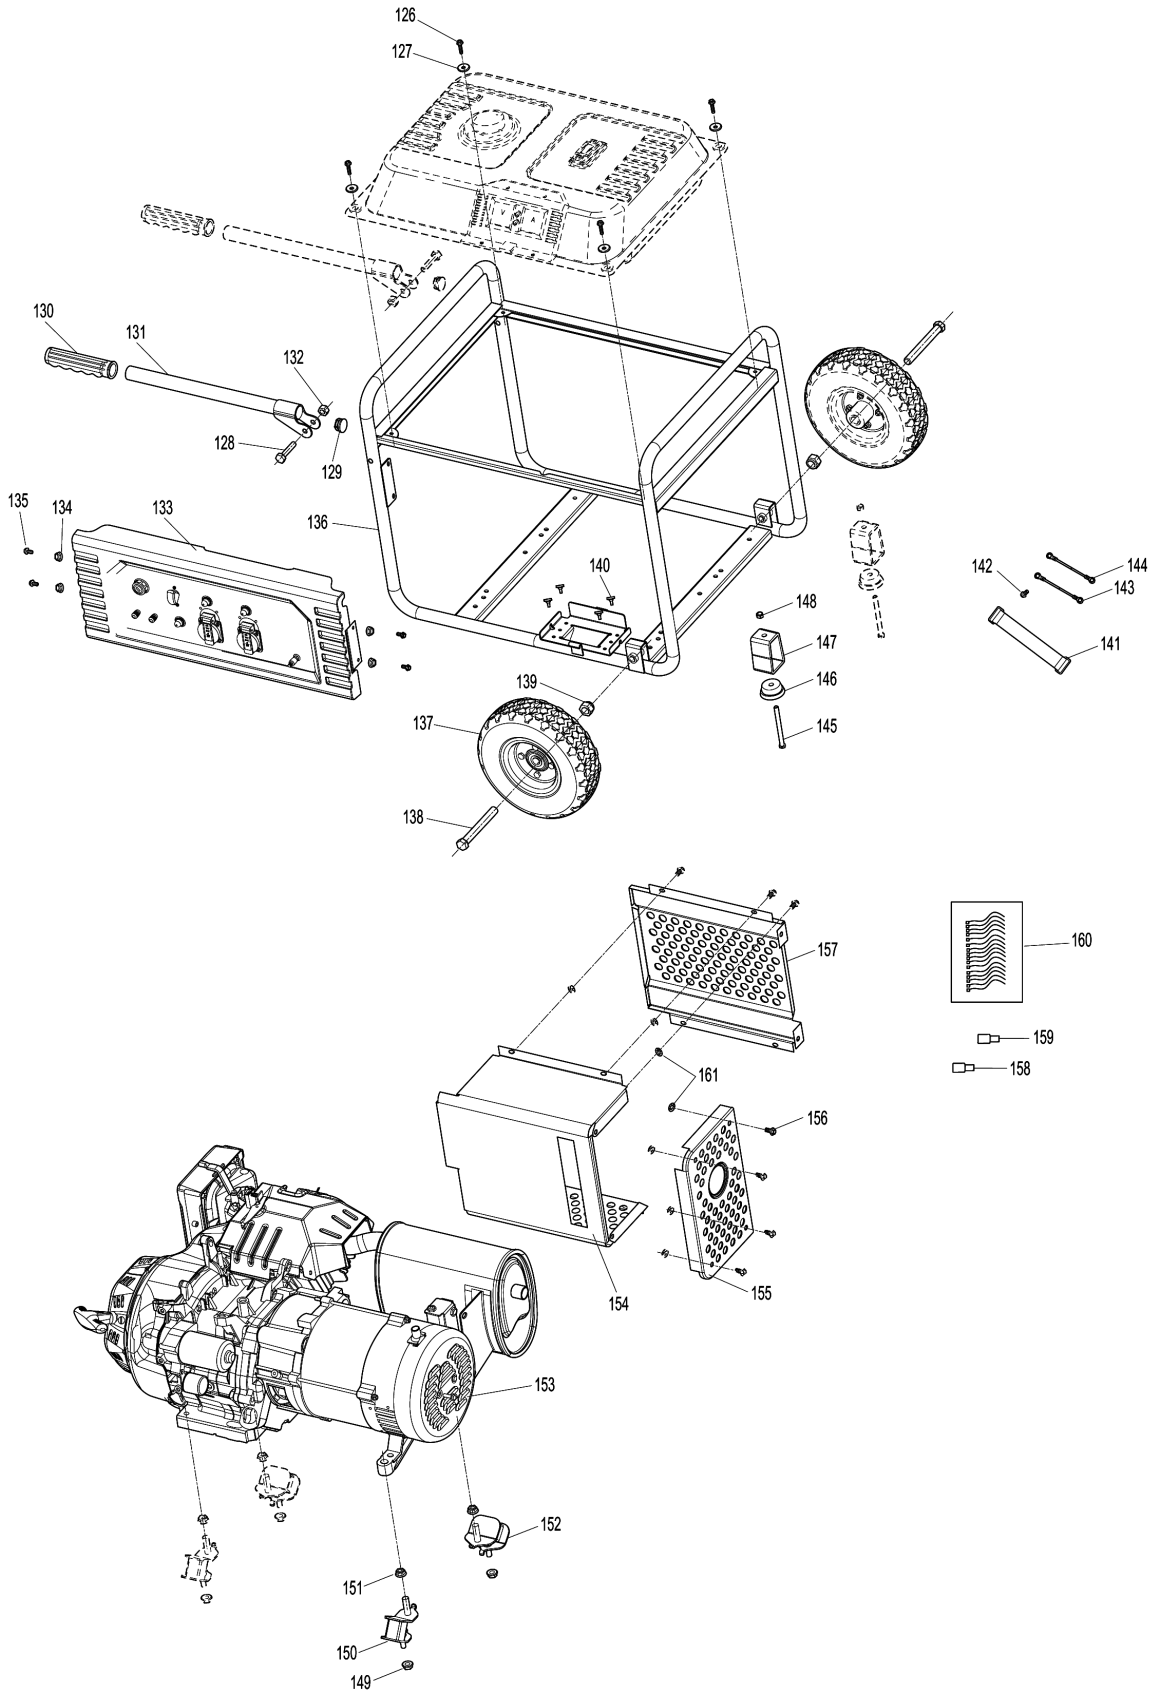

Model No.EG5550A PETROL GENERATOR