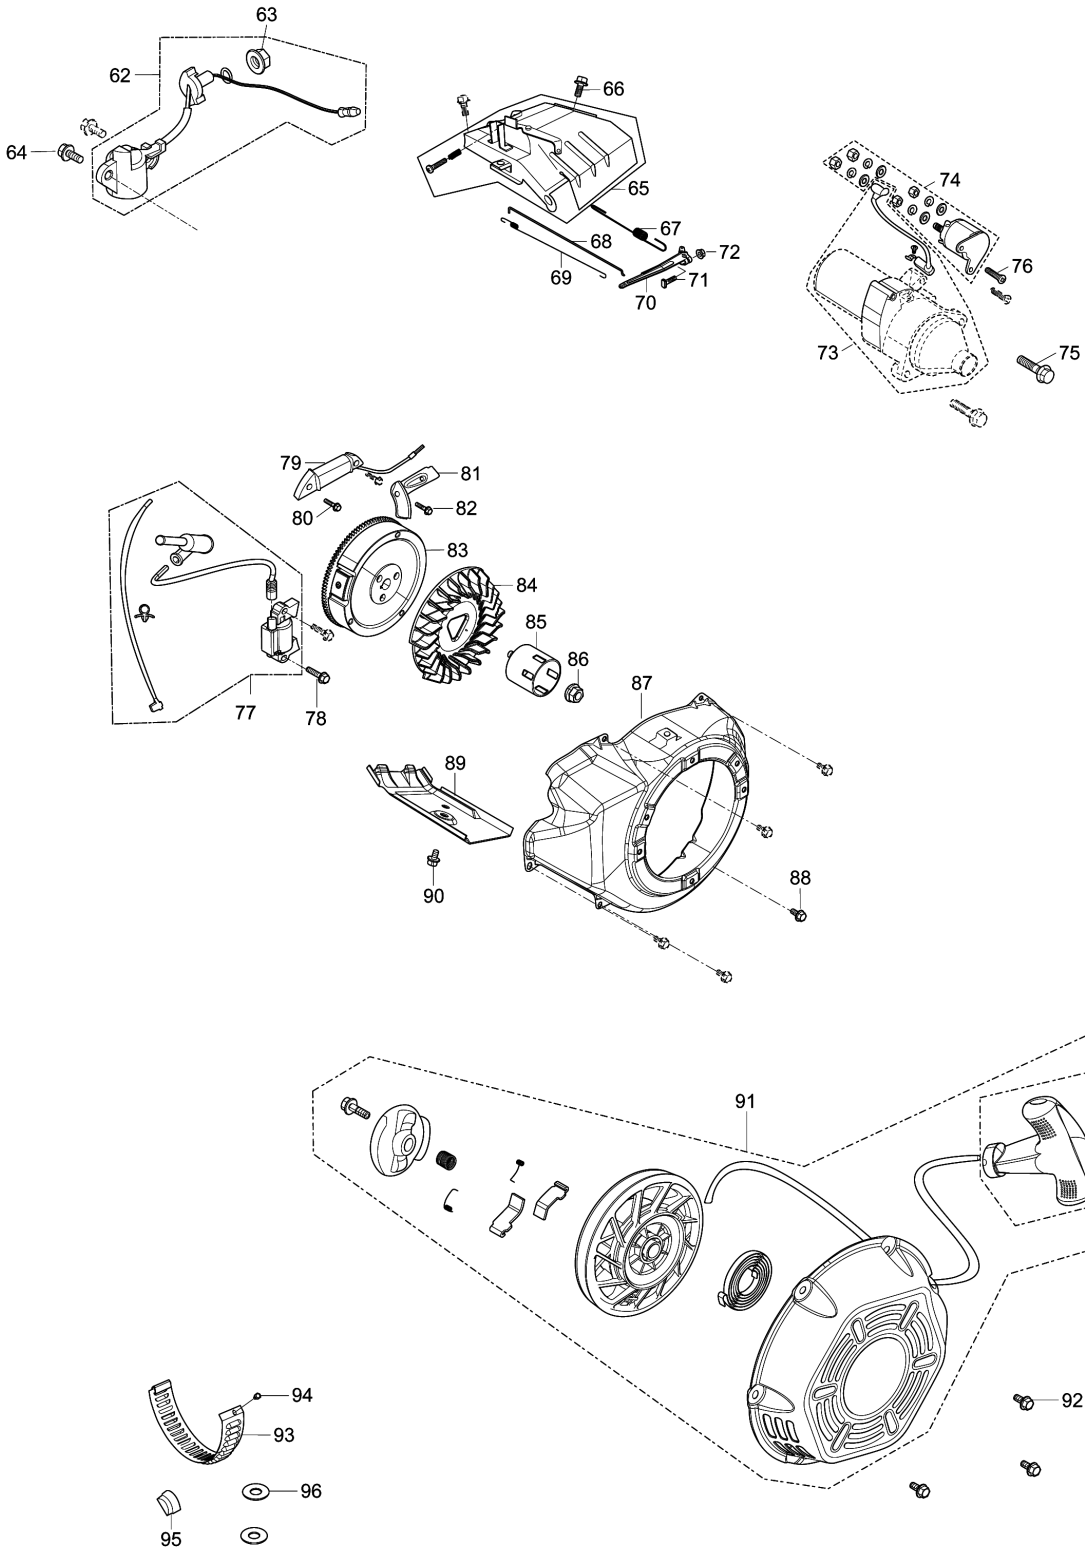

Model No.EG5550A PETROL GENERATOR