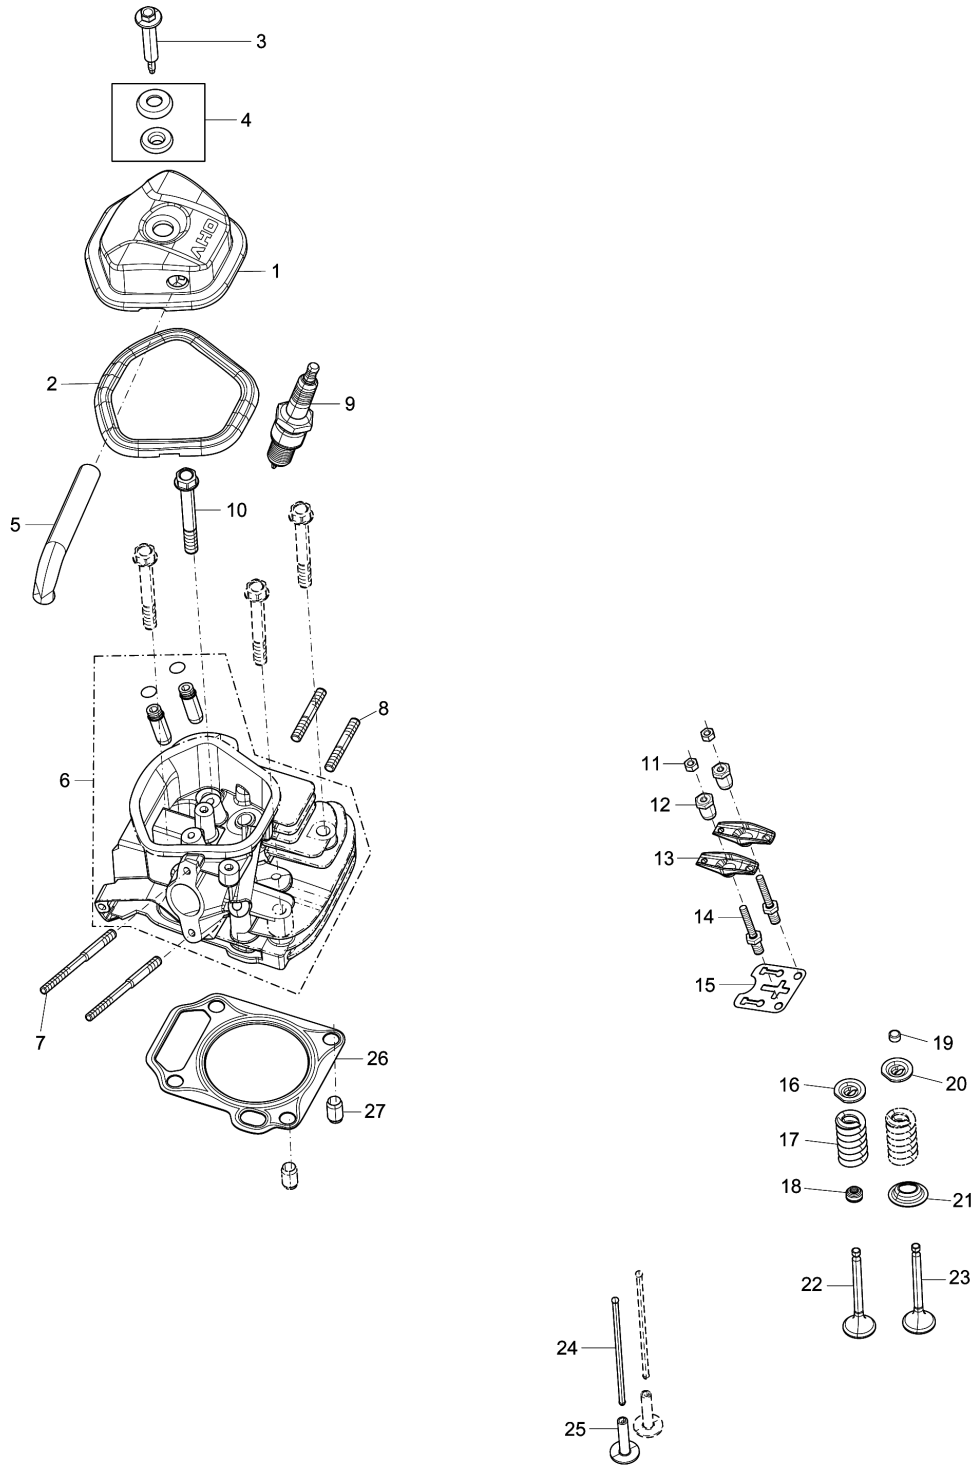

Model No.EG5550A PETROL GENERATOR