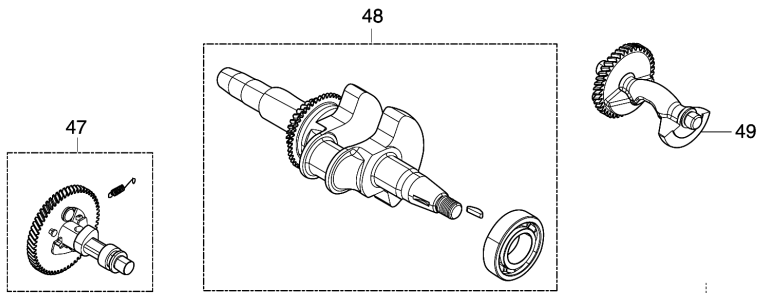

Model No.EG5550A PETROL GENERATOR