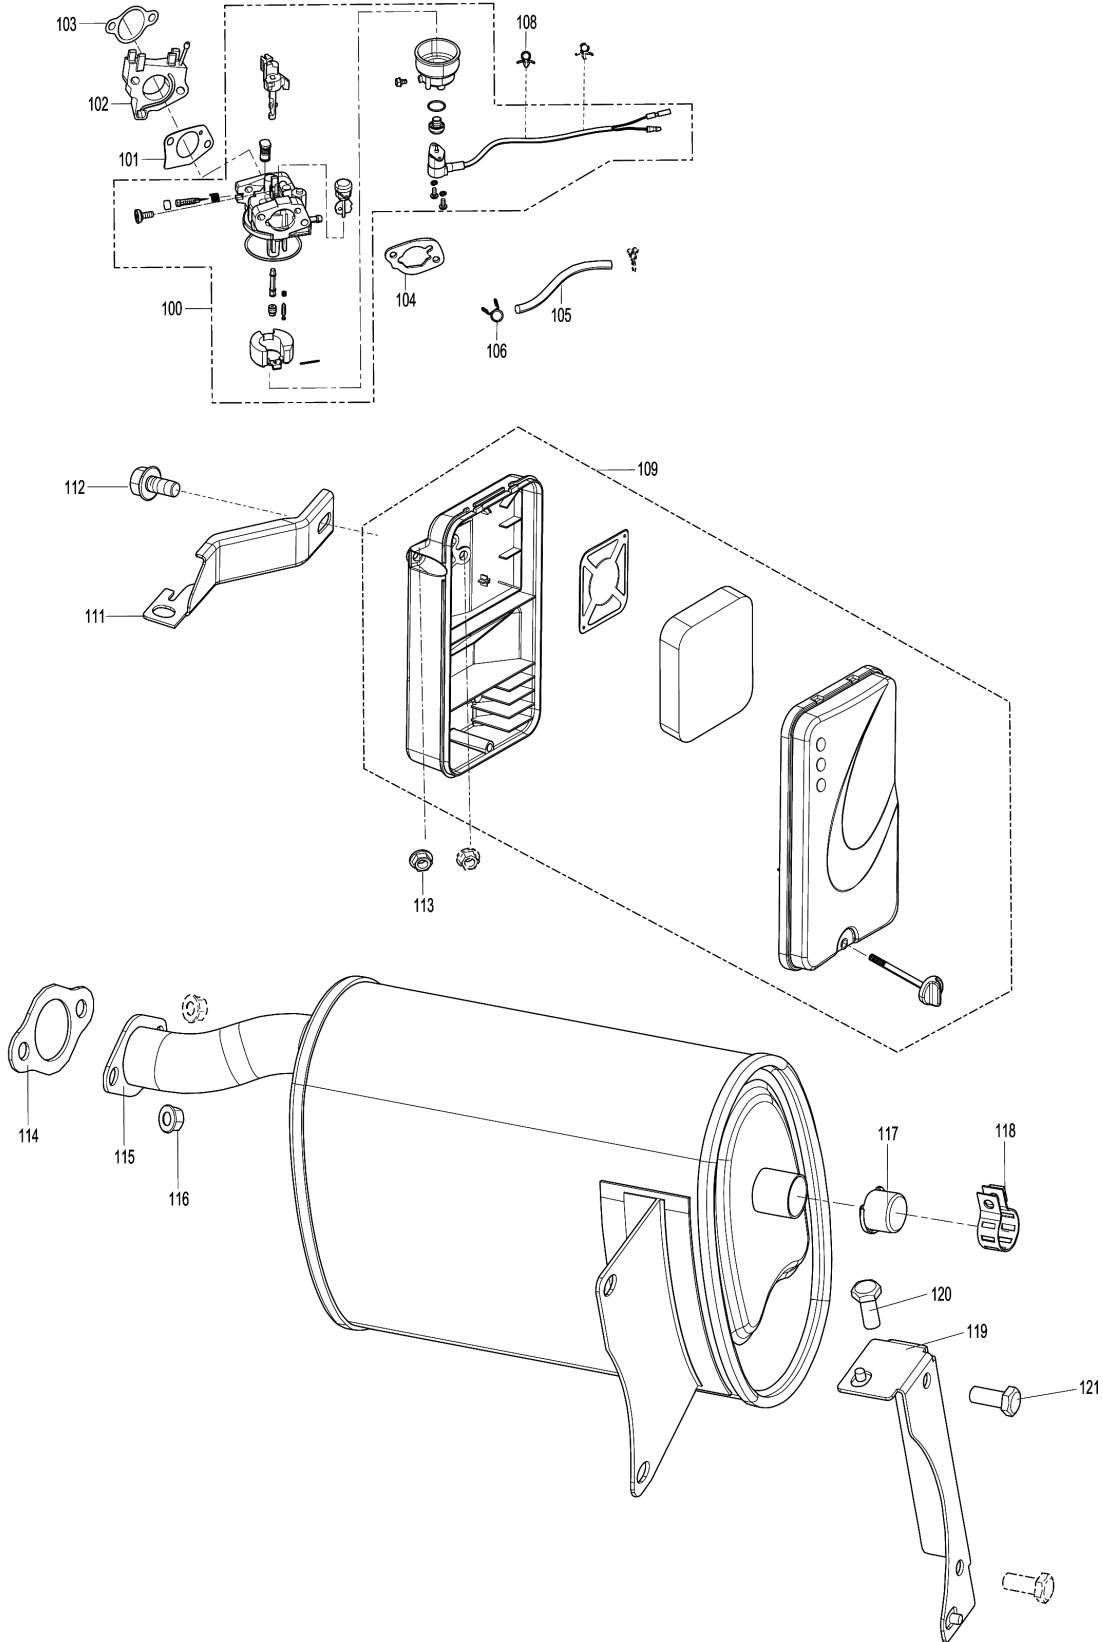

Model No.EG5550A PETROL GENERATOR