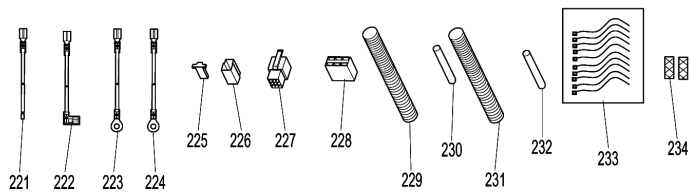

Model No.EG5550A PETROL GENERATOR

Model No.EG5550A PETROL GENERATOR

Model No.EG5550A PETROL GENERATOR

Model No.EG5550A PETROL GENERATOR

Item	Parts No.	Description	I/C	Qty	New/Old	Opt. 1	Opt. 2	Note
001	YA00000066	COVER SUBASSEMBLY, CYLINDER		1				
002	YA00000043	GASKET, CYLINDER HEAD COVER		1				
003	YA00000044	BOLT, CYLINDER HEAD		1				
004	YA00000045	GASKET		1				
005	YA00000129	TUBE, BREATHER		1				
006	YA00000583	HEAD SUBASSEMBLY, CYLINDER		1				
007	YA00000169	STUD		2				
008	YA00000167	STUD		2				
009	YA00000147	PLUG, SPARK		1				
010	YA00000041	BOLT, CYLINDER HEAD		4				
011	YA00000098	NUT, VALVE LOCK		2				
012	YA00000100	NUT, VALVE ADJUSTING		2				
013	YA00000097	ROCKER, VALVE		2				
014	YA00000099	BOLT, ROCKER SHAFT		2				
015	YA00000093	PLATE SUBASSEMBLY, LIFTER		1				
016	YA00000058	SEAT, VALVE SPRING		1				
017	YA00000049	SPRING, VALVE		2				
018	YA00000047	GUIDE, SEAL		1				
019	YA00000051	ROTATOR, VALVE		1				
020	YA00000054	RETAINER, EXHAUST VALVE		1				
021	YA00000052	RETAINER, VALVE SPRING		1				
022	YA00000056	VALVE, INTAKE		1				
023	YA00000060	VALVE, EXHAUST		1				
024	YA00000088	LIFTER SUBASSEMBLY, VALVE		2				
025	YA00000091	TAPPET, VALVE		2				
026	YA00000061	GASKET, CYLINDER HEAD		1				
027	YA00000181	PIN		2				
028	YA00000076	RING, THE FIRST		1				
029	YA00000078	RING, THE SECOND		1				
030	YA00000080	RING SET, OIL		1				
031	YA00000070	PISTON		1				
032	YA00000072	PIN, PISTON		1				
033	YA00000074	CLIP, PISTON PIN		2				
034	YA00000067	ROD, CONNECTING		1				
037	YA00000036	CRANKCASE SUBASSEMBLY.		1				
038	YA00000038	COVER, CRANKCASE		1				
039	YA00000186	SEAL, OIL		1				
040	YA00000166	BOLT		7				
041	YA00000184	BEARIN, DEEP GROOVE BALL		1				
042	YA00000182	BEARIN, DEEP GROOVE BALL		1				
043	YA00000102	DIPSTICK SUBASSEMBLY, OIL		1				
044	YA00000121	GEAR ASSY, GOVERNOR		1				
045	YA00000032	GASKET, CRANKCASE		1				