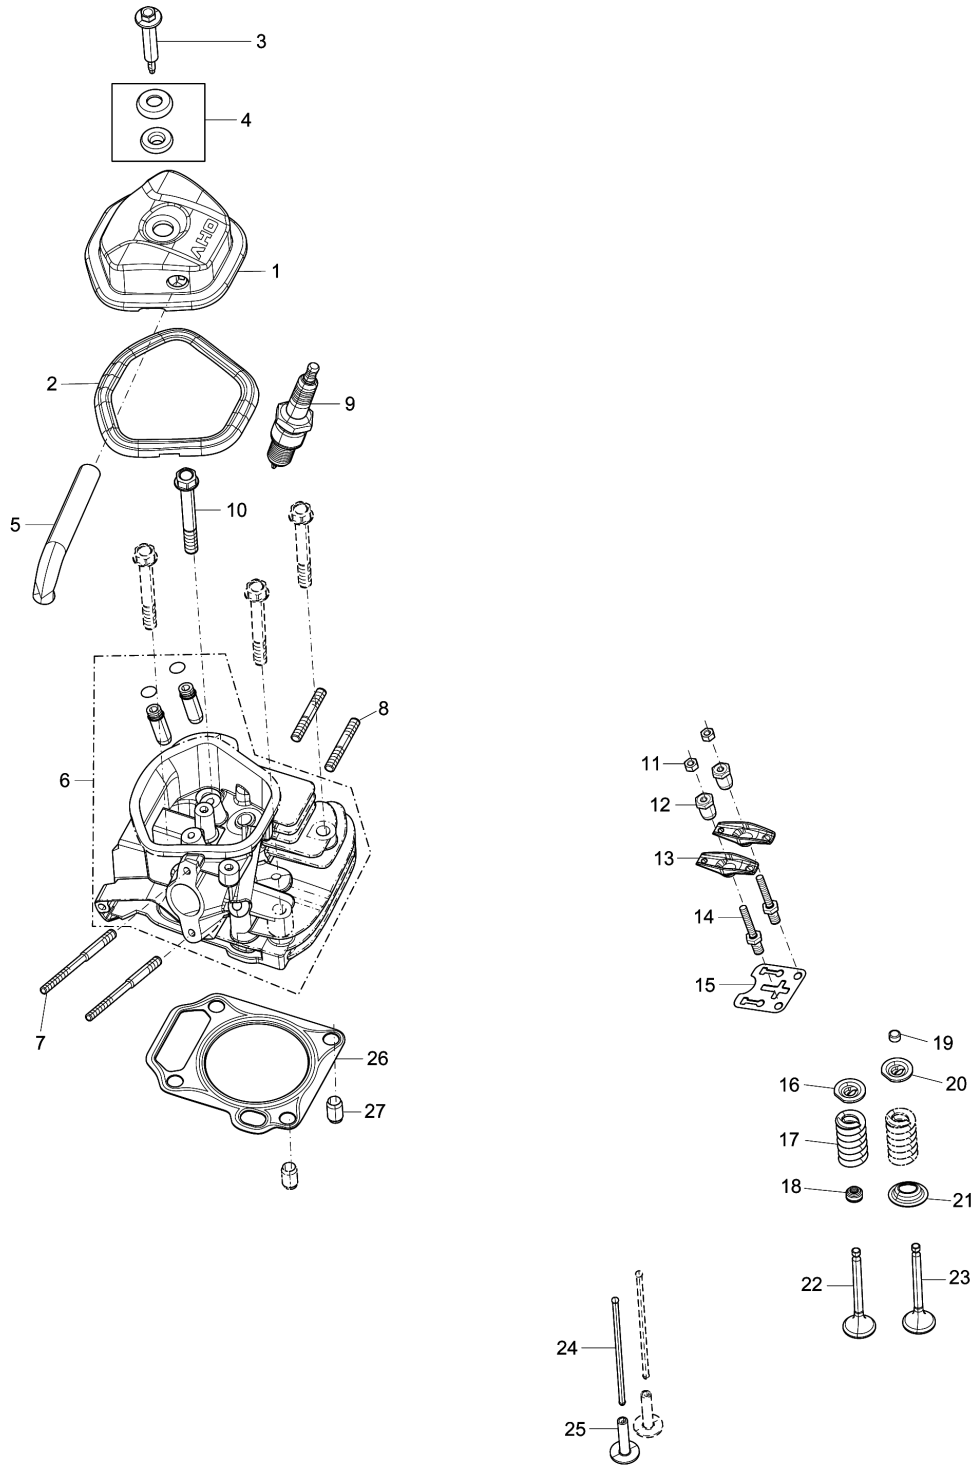

Model No.EG6050A PETROL GENERATOR