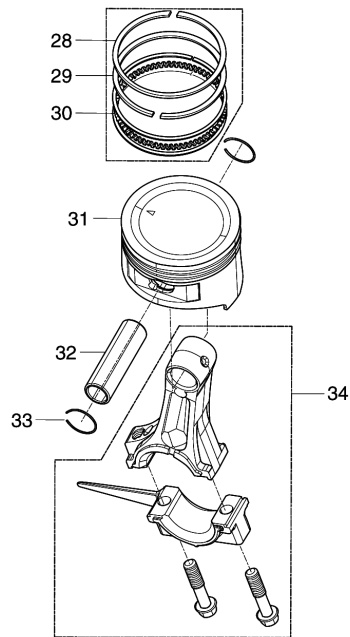

Model No.EG6050A PETROL GENERATOR