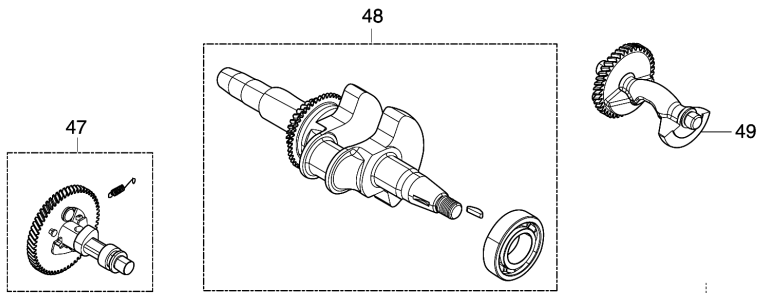

Model No. EG6050A PETROL GENERATOR