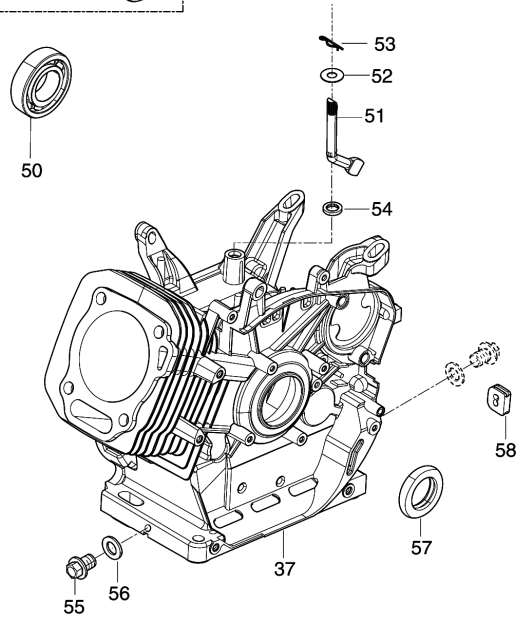

Model No. EG6050A PETROL GENERATOR