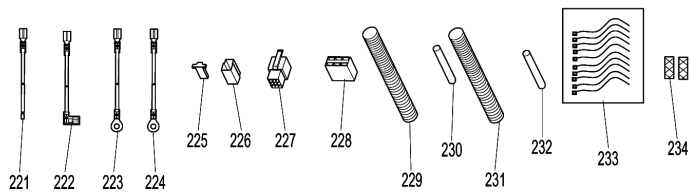

Model No.EG6050A PETROL GENERATOR

Model No.EG6050A PETROL GENERATOR

Model No.EG6050A PETROL GENERATOR

Model No.EG6050A PETROL GENERATOR

Model No.EG6050A PETROL GENERATOR

Item	Parts No.	Description	I/C	Qty	New/Old	Opt. 1	Opt. 2	Note
001	YA00000066	COVER SUBASSEMBLY, CYLINDER		1				
002	YA00000043	GASKET, CYLINDER HEAD COVER		1				
003	YA00000044	BOLT, CYLINDER HEAD		1				
004	YA00000045	GASKET		1				
005	YA00000129	TUBE, BREATHER		1				
006	YA00000583	HEAD SUBASSEMBLY, CYLINDER		1				
007	YA00000169	STUD		2				
008	YA00000167	STUD		2				
009	YA00000147	PLUG, SPARK		1				
010	YA00000041	BOLT, CYLINDER HEAD		4				
011	YA00000098	NUT, VALVE LOCK		2				
012	YA00000100	NUT, VALVE ADJUSTING		2				
013	YA00000097	ROCKER, VALVE		2				
014	YA00000099	BOLT, ROCKER SHAFT		2				
015	YA00000093	PLATE SUBASSEMBLY, LIFTER		1				
016	YA00000058	SEAT, VALVE SPRING		1				
017	YA00000049	SPRING, VALVE		2				
018	YA00000047	GUIDE, SEAL		1				
019	YA00000051	ROTATOR, VALVE		1				
020	YA00000054	RETAINER, EXHAUST VALVE		1				
021	YA00000052	RETAINER, VALVE SPRING		1				
022	YA00000056	VALVE, INTAKE		1				
023	YA00000060	VALVE, EXHAUST		1				
024	YA00000088	LIFTER SUBASSEMBLY, VALVE		2				
025	YA00000091	TAPPET, VALVE		2				
026	YA00000061	GASKET, CYLINDER HEAD		1				
027	YA00000181	PIN		2				
028	YA00000076	RING, THE FIRST		1				
029	YA00000078	RING, THE SECOND		1				
030	YA00000080	RING SET, OIL		1				
031	YA00000070	PISTON		1				
032	YA00000072	PIN, PISTON		1				
033	YA00000074	CLIP, PISTON PIN		2				
034	YA00000067	ROD, CONNECTING		1				
037	YA00000036	CRANKCASE SUBASSEMBLY.		1				
038	YA00000038	COVER, CRANKCASE		1				
039	YA00000186	SEAL, OIL		1				
040	YA00000166	BOLT		7				
041	YA00000184	BEARIN, DEEP GROOVE BALL		1				
042	YA00000182	BEARIN, DEEP GROOVE BALL		1				
043	YA00000102	DIPSTICK SUBASSEMBLY, OIL		1				
044	YA00000121	GEAR ASSY, GOVERNOR		1				
045	YA00000032	GASKET, CRANKCASE		1				