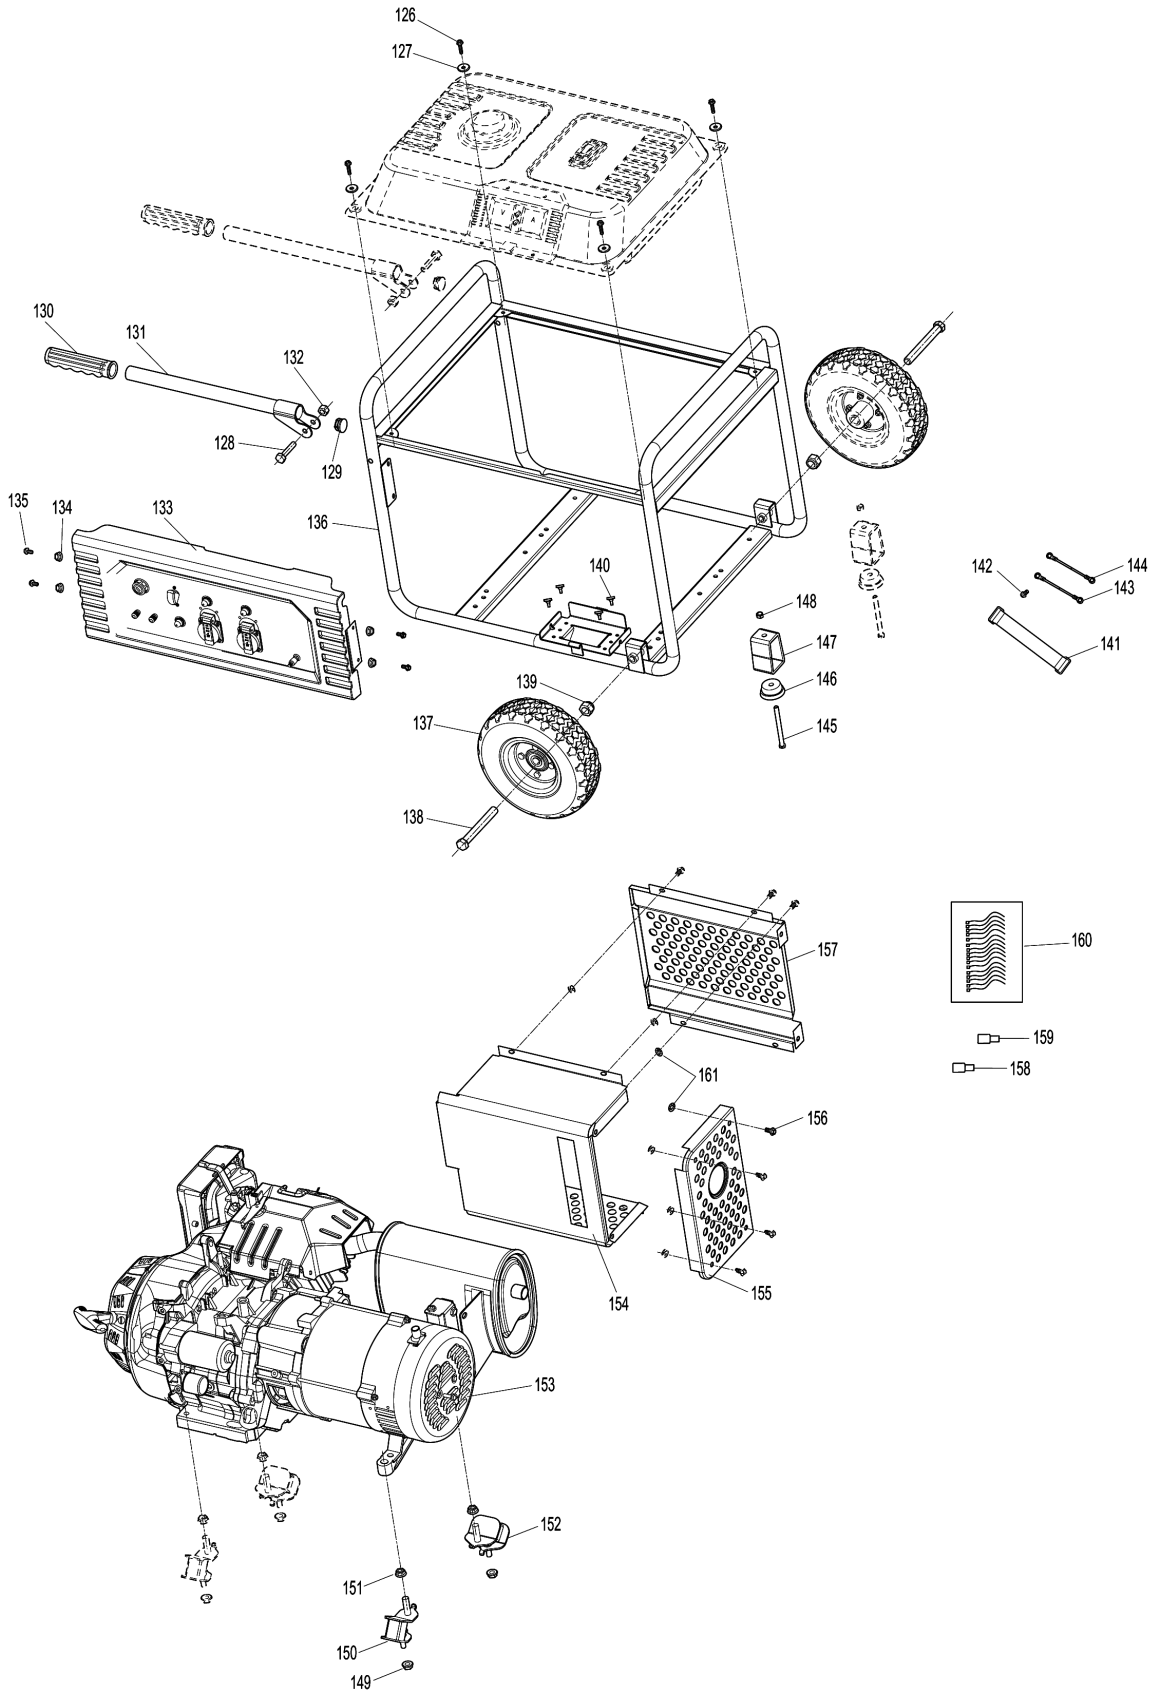

Model No.EG6050A PETROL GENERATOR

Model No.EG6050A PETROL GENERATOR

Model No.EG6050A PETROL GENERATOR

Model No.EG6050A PETROL GENERATOR

Model No.EG6050A PETROL GENERATOR

Item	Parts No.	Description	I/C	Qty	New/Old	Opt. 1	Opt. 2	Note
001	YA00000066	COVER SUBASSEMBLY, CYLINDER		1				
002	YA00000043	GASKET, CYLINDER HEAD COVER		1				
003	YA00000044	BOLT, CYLINDER HEAD		1				
004	YA00000045	GASKET		1				
005	YA00000129	TUBE, BREATHER		1				
006	YA00000583	HEAD SUBASSEMBLY, CYLINDER		1				
007	YA00000169	STUD		2				
008	YA00000167	STUD		2				
009	YA00000147	PLUG, SPARK		1				
010	YA00000041	BOLT, CYLINDER HEAD		4				
011	YA00000098	NUT, VALVE LOCK		2				
012	YA00000100	NUT, VALVE ADJUSTING		2				
013	YA00000097	ROCKER, VALVE		2				
014	YA00000099	BOLT, ROCKER SHAFT		2				
015	YA00000093	PLATE SUBASSEMBLY, LIFTER		1				
016	YA00000058	SEAT, VALVE SPRING		1				
017	YA00000049	SPRING, VALVE		2				
018	YA00000047	GUIDE, SEAL		1				
019	YA00000051	ROTATOR, VALVE		1				
020	YA00000054	RETAINER, EXHAUST VALVE		1				
021	YA00000052	RETAINER, VALVE SPRING		1				
022	YA00000056	VALVE, INTAKE		1				
023	YA00000060	VALVE, EXHAUST		1				
024	YA00000088	LIFTER SUBASSEMBLY, VALVE		2				
025	YA00000091	TAPPET, VALVE		2				
026	YA00000061	GASKET, CYLINDER HEAD		1				
027	YA00000181	PIN		2				
028	YA00000076	RING, THE FIRST		1				
029	YA00000078	RING, THE SECOND		1				
030	YA00000080	RING SET, OIL		1				
031	YA00000070	PISTON		1				
032	YA00000072	PIN, PISTON		1				
033	YA00000074	CLIP, PISTON PIN		2				
034	YA00000067	ROD, CONNECTING		1				
037	YA00000036	CRANKCASE SUBASSEMBLY.		1				
038	YA00000038	COVER, CRANKCASE		1				
039	YA00000186	SEAL, OIL		1				
040	YA00000166	BOLT		7				
041	YA00000184	BEARIN, DEEP GROOVE BALL		1				
042	YA00000182	BEARIN, DEEP GROOVE BALL		1				
043	YA00000102	DIPSTICK SUBASSEMBLY, OIL		1				
044	YA00000121	GEAR ASSY, GOVERNOR		1				
045	YA00000032	GASKET, CRANKCASE		1				