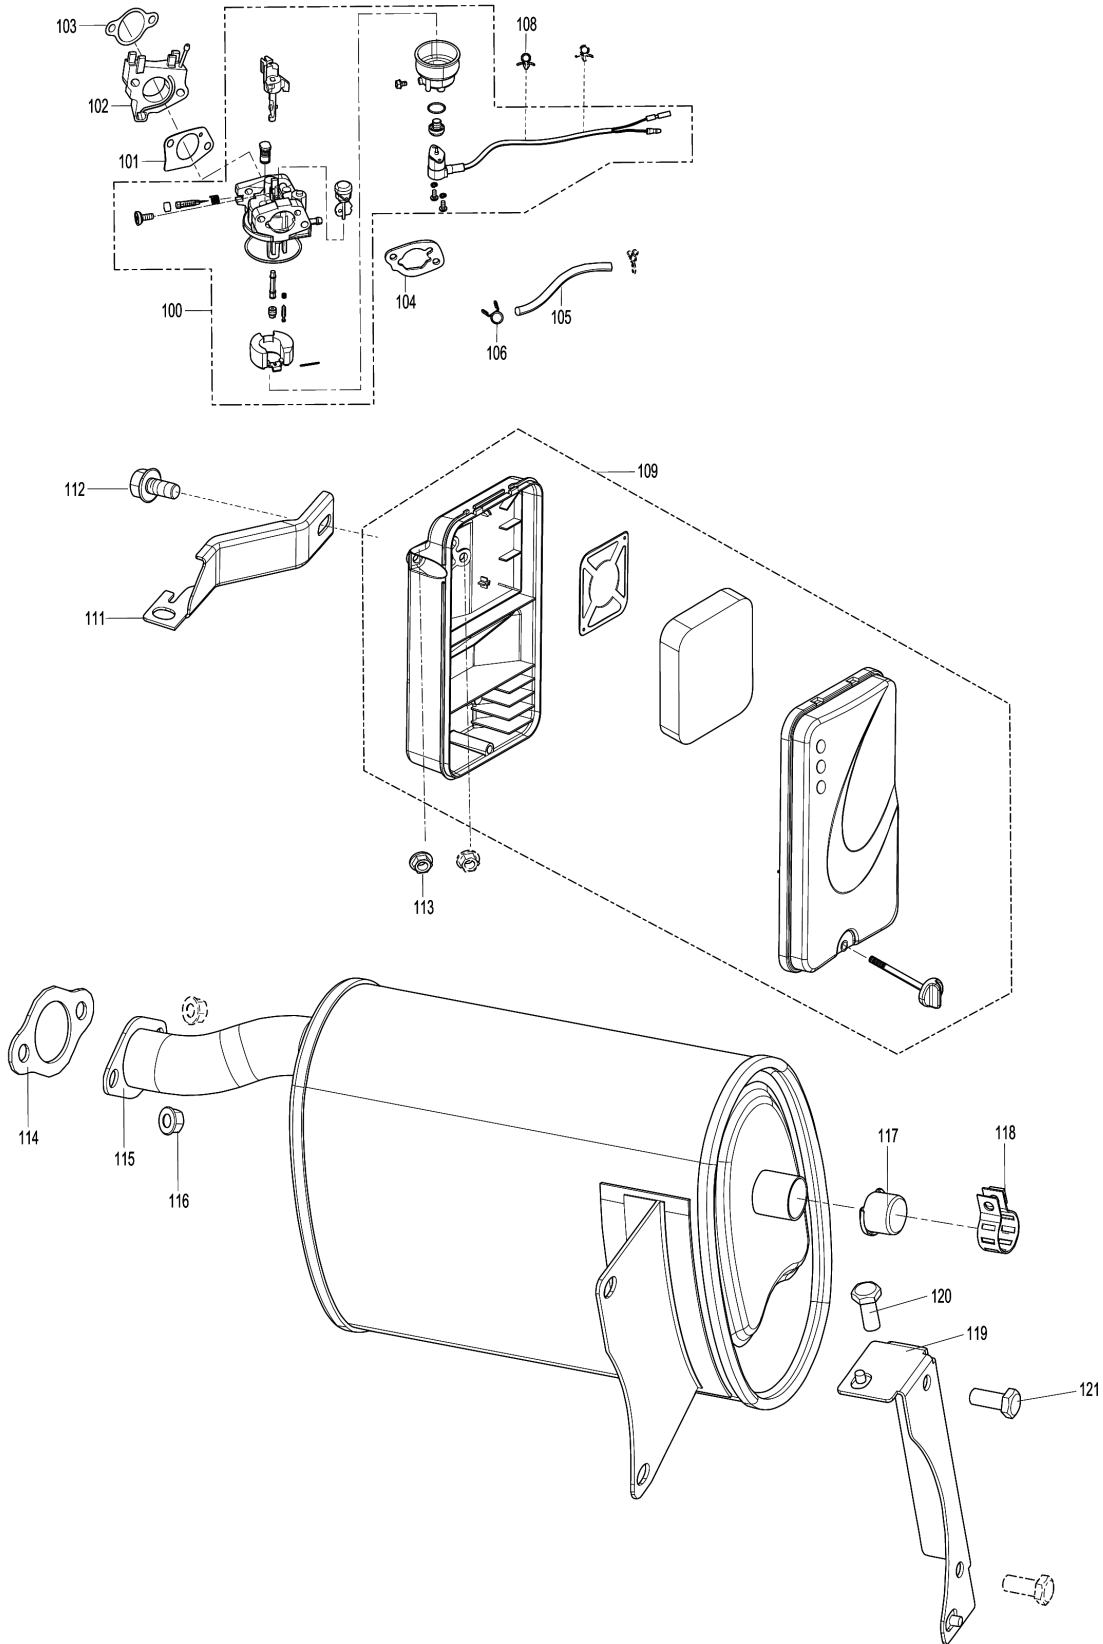

Model No. EG6050A PETROL GENERATOR