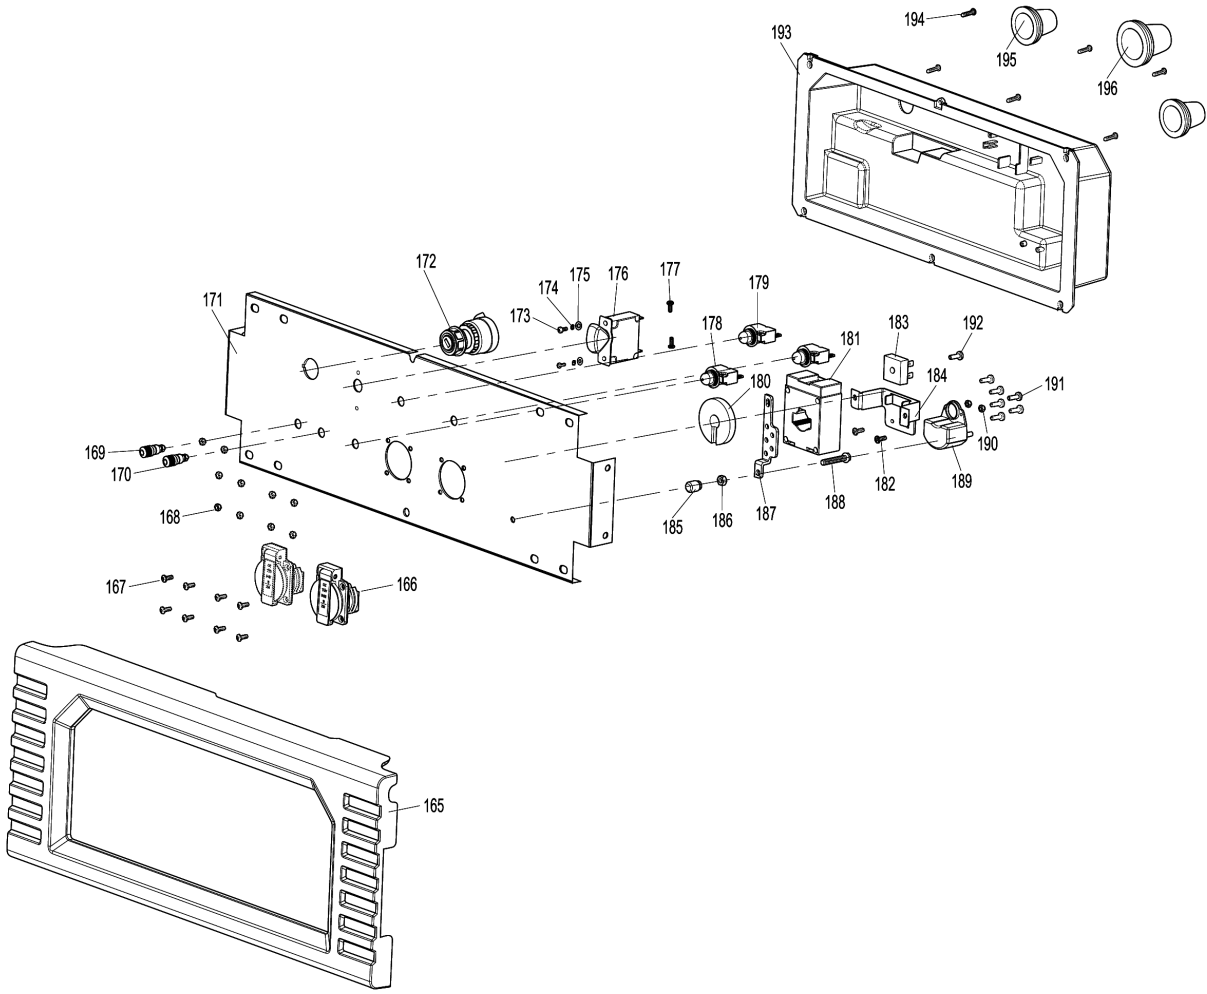

Model No.EG6050A PETROL GENERATOR

Model No.EG6050A PETROL GENERATOR

Model No.EG6050A PETROL GENERATOR

Model No.EG6050A PETROL GENERATOR

Model No.EG6050A PETROL GENERATOR

Item	Parts No.	Description	I/C	Qty	New/Old	Opt. 1	Opt. 2	Note
001	YA00000066	COVER SUBASSEMBLY, CYLINDER		1				
002	YA00000043	GASKET, CYLINDER HEAD COVER		1				
003	YA00000044	BOLT, CYLINDER HEAD		1				
004	YA00000045	GASKET		1				
005	YA00000129	TUBE, BREATHER		1				
006	YA00000583	HEAD SUBASSEMBLY, CYLINDER		1				
007	YA00000169	STUD		2				
008	YA00000167	STUD		2				
009	YA00000147	PLUG, SPARK		1				
010	YA00000041	BOLT, CYLINDER HEAD		4				
011	YA00000098	NUT, VALVE LOCK		2				
012	YA00000100	NUT, VALVE ADJUSTING		2				
013	YA00000097	ROCKER, VALVE		2				
014	YA00000099	BOLT, ROCKER SHAFT		2				
015	YA00000093	PLATE SUBASSEMBLY, LIFTER		1				
016	YA00000058	SEAT, VALVE SPRING		1				
017	YA00000049	SPRING, VALVE		2				
018	YA00000047	GUIDE, SEAL		1				
019	YA00000051	ROTATOR, VALVE		1				
020	YA00000054	RETAINER, EXHAUST VALVE		1				
021	YA00000052	RETAINER, VALVE SPRING		1				
022	YA00000056	VALVE, INTAKE		1				
023	YA00000060	VALVE, EXHAUST		1				
024	YA00000088	LIFTER SUBASSEMBLY, VALVE		2				
025	YA00000091	TAPPET, VALVE		2				
026	YA00000061	GASKET, CYLINDER HEAD		1				
027	YA00000181	PIN		2				
028	YA00000076	RING, THE FIRST		1				
029	YA00000078	RING, THE SECOND		1				
030	YA00000080	RING SET, OIL		1				
031	YA00000070	PISTON		1				
032	YA00000072	PIN, PISTON		1				
033	YA00000074	CLIP, PISTON PIN		2				
034	YA00000067	ROD, CONNECTING		1				
037	YA00000036	CRANKCASE SUBASSEMBLY.		1				
038	YA00000038	COVER, CRANKCASE		1				
039	YA00000186	SEAL, OIL		1				
040	YA00000166	BOLT		7				
041	YA00000184	BEARIN, DEEP GROOVE BALL		1				
042	YA00000182	BEARIN, DEEP GROOVE BALL		1				
043	YA00000102	DIPSTICK SUBASSEMBLY, OIL		1				
044	YA00000121	GEAR ASSY, GOVERNOR		1				
045	YA00000032	GASKET, CRANKCASE		1				