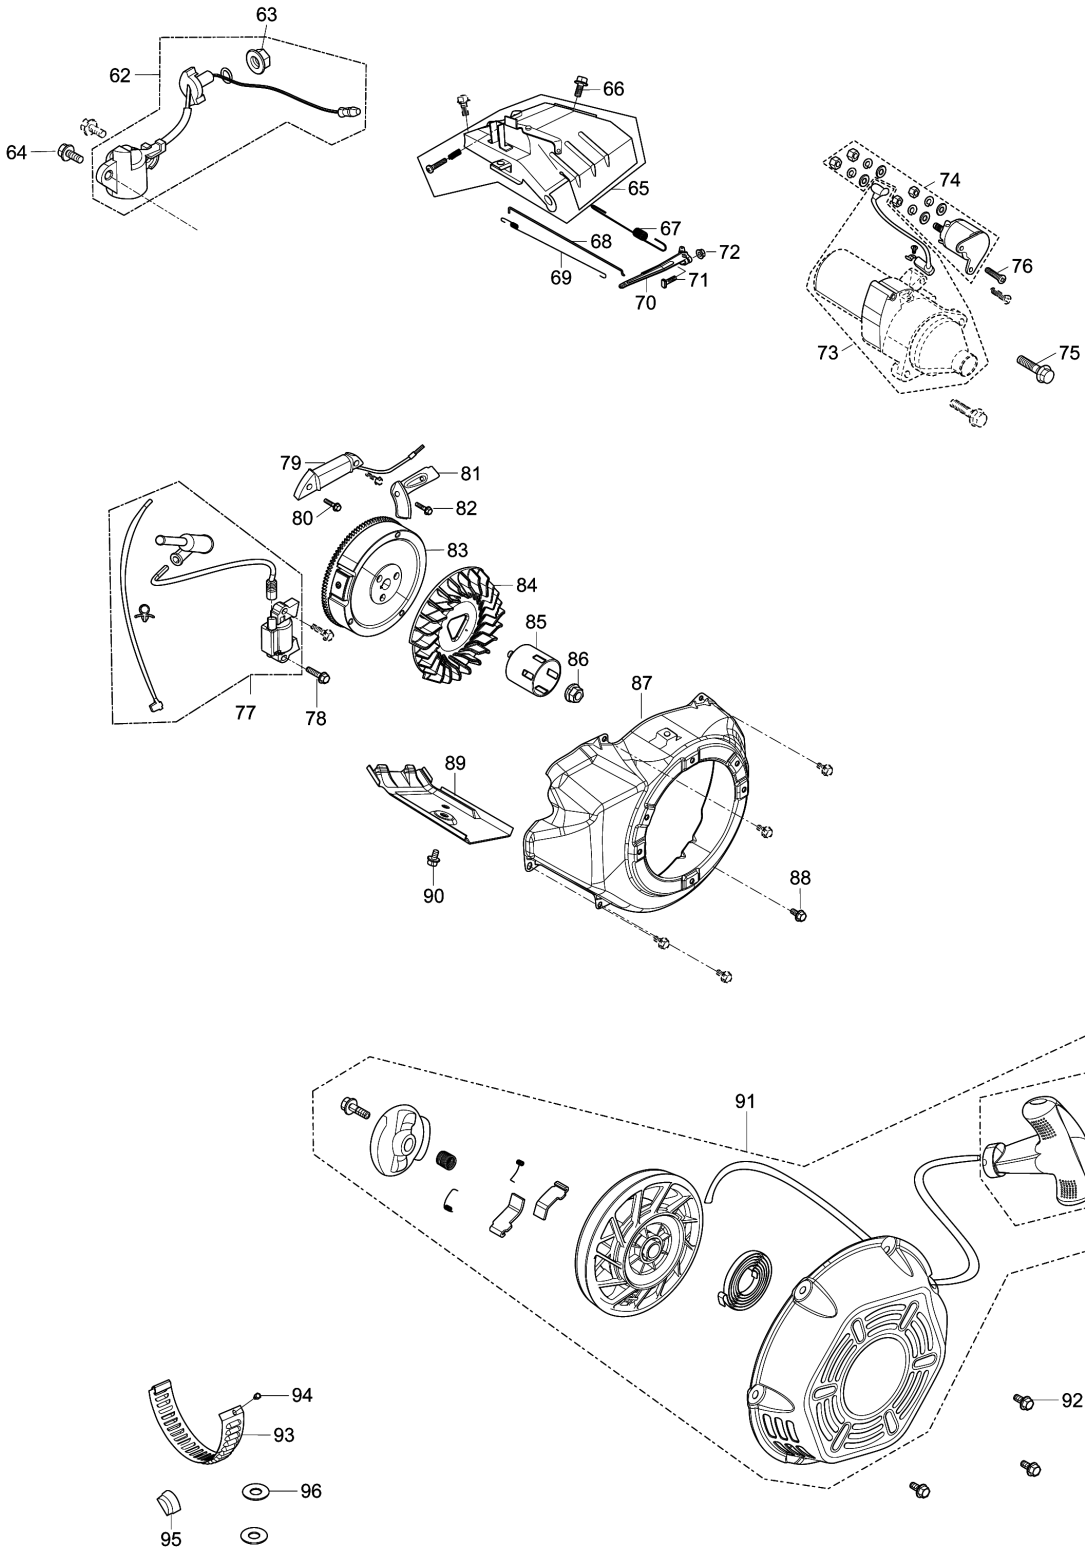

Model No.EG6050A PETROL GENERATOR