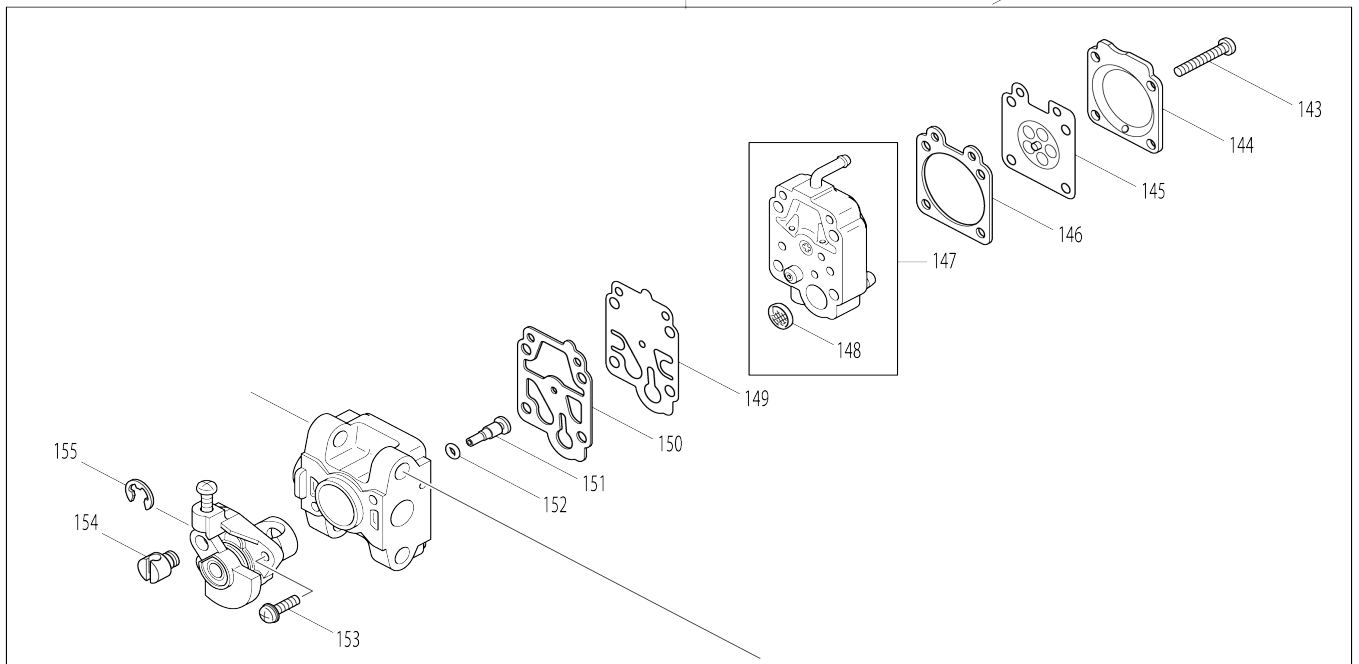

Model No.EH7500W PETROL HEDGE TRIMMER

Model No.EH7500W PETROL HEDGE TRIMMER

Model No.EH7500W PETROL HEDGE TRIMMER

Model No.EH7500W PETROL HEDGE TRIMMER

Item No.	Parts No.	Description	Interchangeability	Q'ty	New/Old	Note1	Note2
001	266045-0	TAPPING SCREW 4X20		2			
002	452322-8	GUARD		1			
003	892383-0	CAUTION LABEL		1			
004	452321-0	LOOP HANDLE		1			
005	266041-8	TAPPING SCREW 5X25		2			
006	452319-7	HANDLE BASE		1			
007	452323-6	STOP RING 25		1			
008	452316-3	LOCK LEVER B		1			
009	266045-0	TAPPING SCREW 4X20		5			
011	452314-7	STOPPER		1			
012	452313-9	TRIGGER B		1			
013	233579-8	TORSION SPRING 8		1			
014	234204-4	COMPRESSION SPRING 8		1			
015	413153-0	PLATE		1			
016	452312-1	TRIGGER A		1			
017	168625-7	CONTROL CABLE		1			
018	452324-4	CORRUGATE TUBE		1			
019	125858-7	SWITCH ASSEMBLY		1			
020	892384-8	INDICATION LABEL		1			
021-1	187049-8	LEVER CASE SET		1			
022	452315-5	LOCK LEVER A		1			
023	168567-5	CLUTCH DRUM		1			
024-1	962106-1	RETAINING RING R-28		1			
025-1	211138-8	BALL BEARING 6001LLU		2			
026-1	221600-5	SPUR GEAR 9		1			
027	141033-7	GEAR CASE COMPLETE		1			
028-1	922212-4	HEX. SOCKET HEAD BOLT M5X12		2			
029	451865-7	BAFFLE PLATE		1			
030	243107-1	GREASE NIPPLE		1			
031	346253-0	CLAMP		1			
032-1	922213-2	H.S.H.BOLT M5X12 WITH WR		1			
033	234224-8	COMPRESSION SPRING 15		2			
034-1	922224-7	H.S.H.BOLT M5X16 WITH WG		2			
035	234202-8	COMPRESSION SPRING 15		2			
036-1	922224-7	H.S.H.BOLT M5X16 WITH WG		2			
037-1	266787-6	H.S.H.BOLT M5X18 WITH WR		3			
038	346252-2	CLAMP		1			
039-1	922213-2	H.S.H.BOLT M5X12 WITH WR		1			
040	331896-1	PIPE		1			
041	346255-6	FRICITION PLATE		2			
042	346251-4	CONNECTING ROD		2			
043-1	227248-1	SPUR GEAR 43		1			
044	922128-3	HEX. SOCKET HEAD BOLT M4X16		8			
045	318610-2	GEAR CASE COVER		1			
046-1	266573-5	HEX. SOCKET HEAD BOLT M5X33		1			
047	413137-8	GEAR CASE GASKET		1			
048	443159-4	SEAL		1			