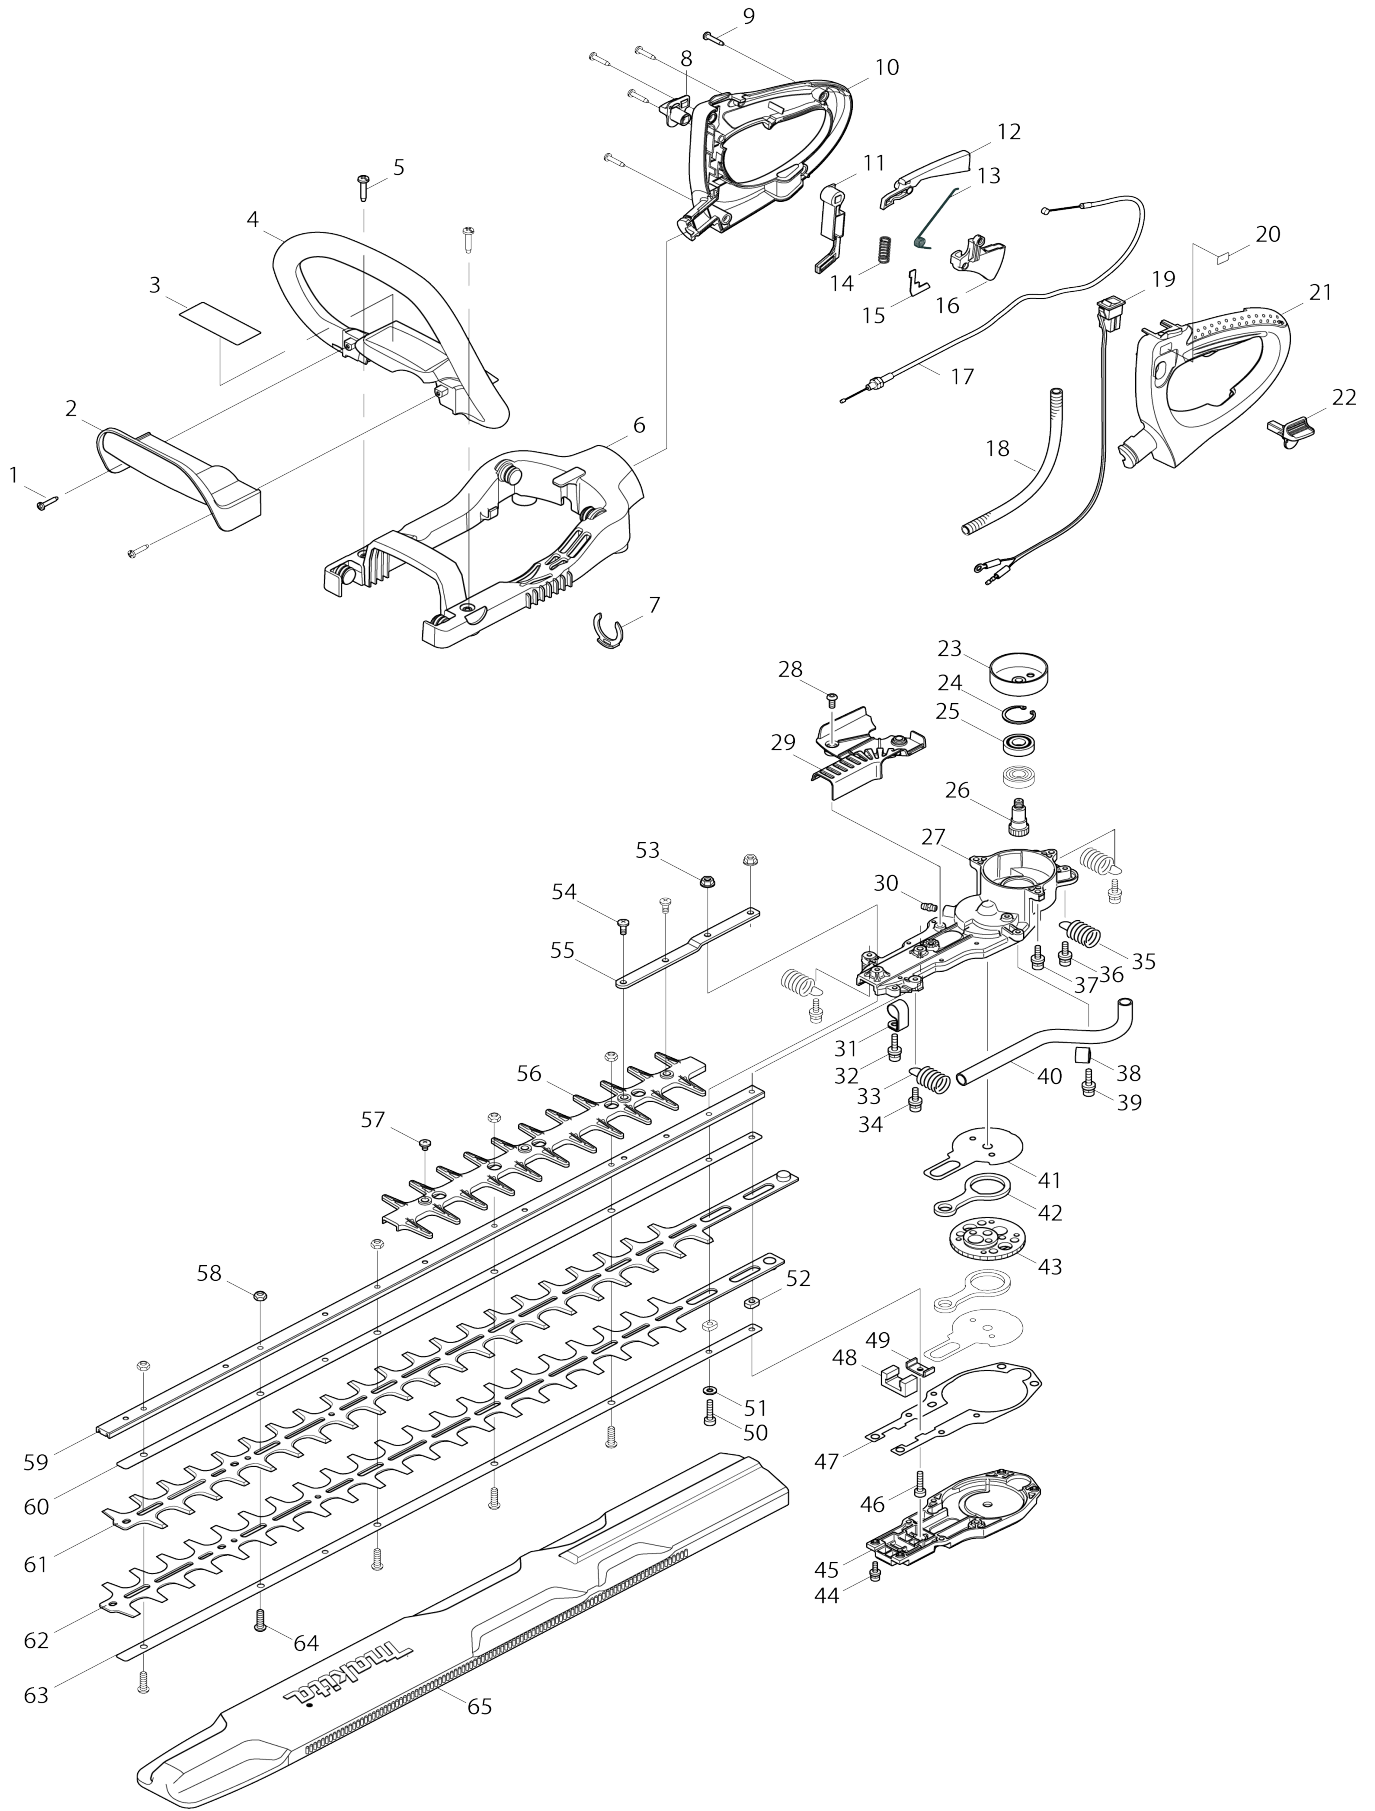

Model No.EH7500W PETROL HEDGE TRIMMER

Model No.EH7500W PETROL HEDGE TRIMMER

Model No.EH7500W PETROL HEDGE TRIMMER

Model No.EH7500W PETROL HEDGE TRIMMER

Item No.	Parts No.	Description	Interchangeability	Q'ty	New/Old	Note1	Note2
001	266045-0	TAPPING SCREW 4X20		2			
002	452322-8	GUARD		1			
003	892383-0	CAUTION LABEL		1			
004	452321-0	LOOP HANDLE		1			
005	266041-8	TAPPING SCREW 5X25		2			
006	452319-7	HANDLE BASE		1			
007	452323-6	STOP RING 25		1			
008	452316-3	LOCK LEVER B		1			
009	266045-0	TAPPING SCREW 4X20		5			
011	452314-7	STOPPER		1			
012	452313-9	TRIGGER B		1			
013	233579-8	TORSION SPRING 8		1			
014	234204-4	COMPRESSION SPRING 8		1			
015	413153-0	PLATE		1			
016	452312-1	TRIGGER A		1			
017	168625-7	CONTROL CABLE		1			
018	452324-4	CORRUGATE TUBE		1			
019	125858-7	SWITCH ASSEMBLY		1			
020	892384-8	INDICATION LABEL		1			
021-1	187049-8	LEVER CASE SET		1			
022	452315-5	LOCK LEVER A		1			
023	168567-5	CLUTCH DRUM		1			
024-1	962106-1	RETAINING RING R-28		1			
025-1	211138-8	BALL BEARING 6001LLU		2			
026-1	221600-5	SPUR GEAR 9		1			
027	141033-7	GEAR CASE COMPLETE		1			
028-1	922212-4	HEX. SOCKET HEAD BOLT M5X12		2			
029	451865-7	BAFFLE PLATE		1			
030	243107-1	GREASE NIPPLE		1			
031	346253-0	CLAMP		1			
032-1	922213-2	H.S.H.BOLT M5X12 WITH WR		1			
033	234224-8	COMPRESSION SPRING 15		2			
034-1	922224-7	H.S.H.BOLT M5X16 WITH WG		2			
035	234202-8	COMPRESSION SPRING 15		2			
036-1	922224-7	H.S.H.BOLT M5X16 WITH WG		2			
037-1	266787-6	H.S.H.BOLT M5X18 WITH WR		3			
038	346252-2	CLAMP		1			
039-1	922213-2	H.S.H.BOLT M5X12 WITH WR		1			
040	331896-1	PIPE		1			
041	346255-6	FRICITION PLATE		2			
042	346251-4	CONNECTING ROD		2			
043-1	227248-1	SPUR GEAR 43		1			
044	922128-3	HEX. SOCKET HEAD BOLT M4X16		8			
045	318610-2	GEAR CASE COVER		1			
046-1	266573-5	HEX. SOCKET HEAD BOLT M5X33		1			
047	413137-8	GEAR CASE GASKET		1			
048	443159-4	SEAL		1			