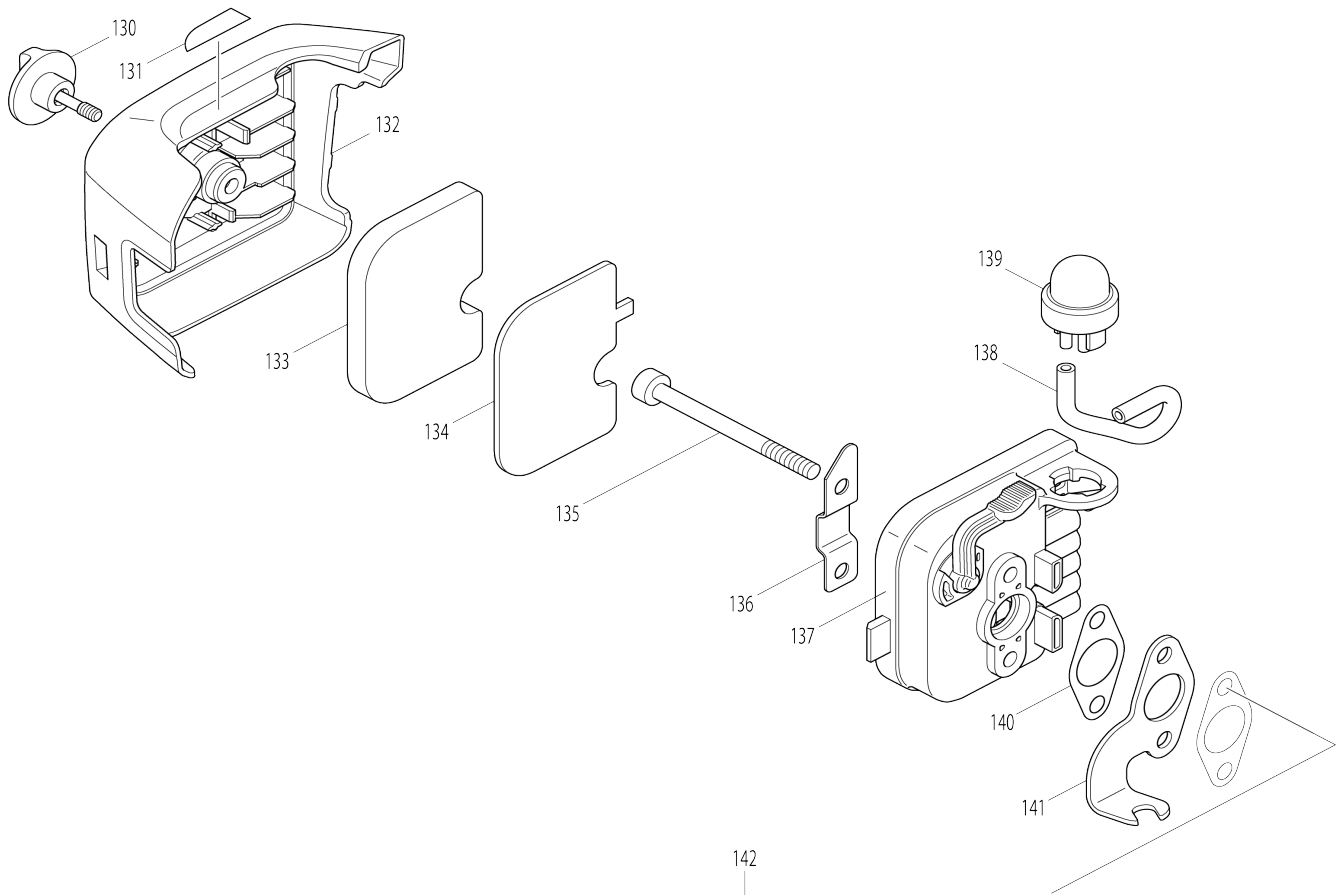

Model No.EH7500W PETROL HEDGE TRIMMER

Model No.EH7500W PETROL HEDGE TRIMMER

Model No.EH7500W PETROL HEDGE TRIMMER

Model No.EH7500W PETROL HEDGE TRIMMER

Item No.	Parts No.	Description	Interchangeability	Q'ty	New/Old	Note1	Note2
001	266045-0	TAPPING SCREW 4X20		2			
002	452322-8	GUARD		1			
003	892383-0	CAUTION LABEL		1			
004	452321-0	LOOP HANDLE		1			
005	266041-8	TAPPING SCREW 5X25		2			
006	452319-7	HANDLE BASE		1			
007	452323-6	STOP RING 25		1			
008	452316-3	LOCK LEVER B		1			
009	266045-0	TAPPING SCREW 4X20		5			
011	452314-7	STOPPER		1			
012	452313-9	TRIGGER B		1			
013	233579-8	TORSION SPRING 8		1			
014	234204-4	COMPRESSION SPRING 8		1			
015	413153-0	PLATE		1			
016	452312-1	TRIGGER A		1			
017	168625-7	CONTROL CABLE		1			
018	452324-4	CORRUGATE TUBE		1			
019	125858-7	SWITCH ASSEMBLY		1			
020	892384-8	INDICATION LABEL		1			
021-1	187049-8	LEVER CASE SET		1			
022	452315-5	LOCK LEVER A		1			
023	168567-5	CLUTCH DRUM		1			
024-1	962106-1	RETAINING RING R-28		1			
025-1	211138-8	BALL BEARING 6001LLU		2			
026-1	221600-5	SPUR GEAR 9		1			
027	141033-7	GEAR CASE COMPLETE		1			
028-1	922212-4	HEX. SOCKET HEAD BOLT M5X12		2			
029	451865-7	BAFFLE PLATE		1			
030	243107-1	GREASE NIPPLE		1			
031	346253-0	CLAMP		1			
032-1	922213-2	H.S.H.BOLT M5X12 WITH WR		1			
033	234224-8	COMPRESSION SPRING 15		2			
034-1	922224-7	H.S.H.BOLT M5X16 WITH WG		2			
035	234202-8	COMPRESSION SPRING 15		2			
036-1	922224-7	H.S.H.BOLT M5X16 WITH WG		2			
037-1	266787-6	H.S.H.BOLT M5X18 WITH WR		3			
038	346252-2	CLAMP		1			
039-1	922213-2	H.S.H.BOLT M5X12 WITH WR		1			
040	331896-1	PIPE		1			
041	346255-6	FRICITION PLATE		2			
042	346251-4	CONNECTING ROD		2			
043-1	227248-1	SPUR GEAR 43		1			
044	922128-3	HEX. SOCKET HEAD BOLT M4X16		8			
045	318610-2	GEAR CASE COVER		1			
046-1	266573-5	HEX. SOCKET HEAD BOLT M5X33		1			
047	413137-8	GEAR CASE GASKET		1			
048	443159-4	SEAL		1			