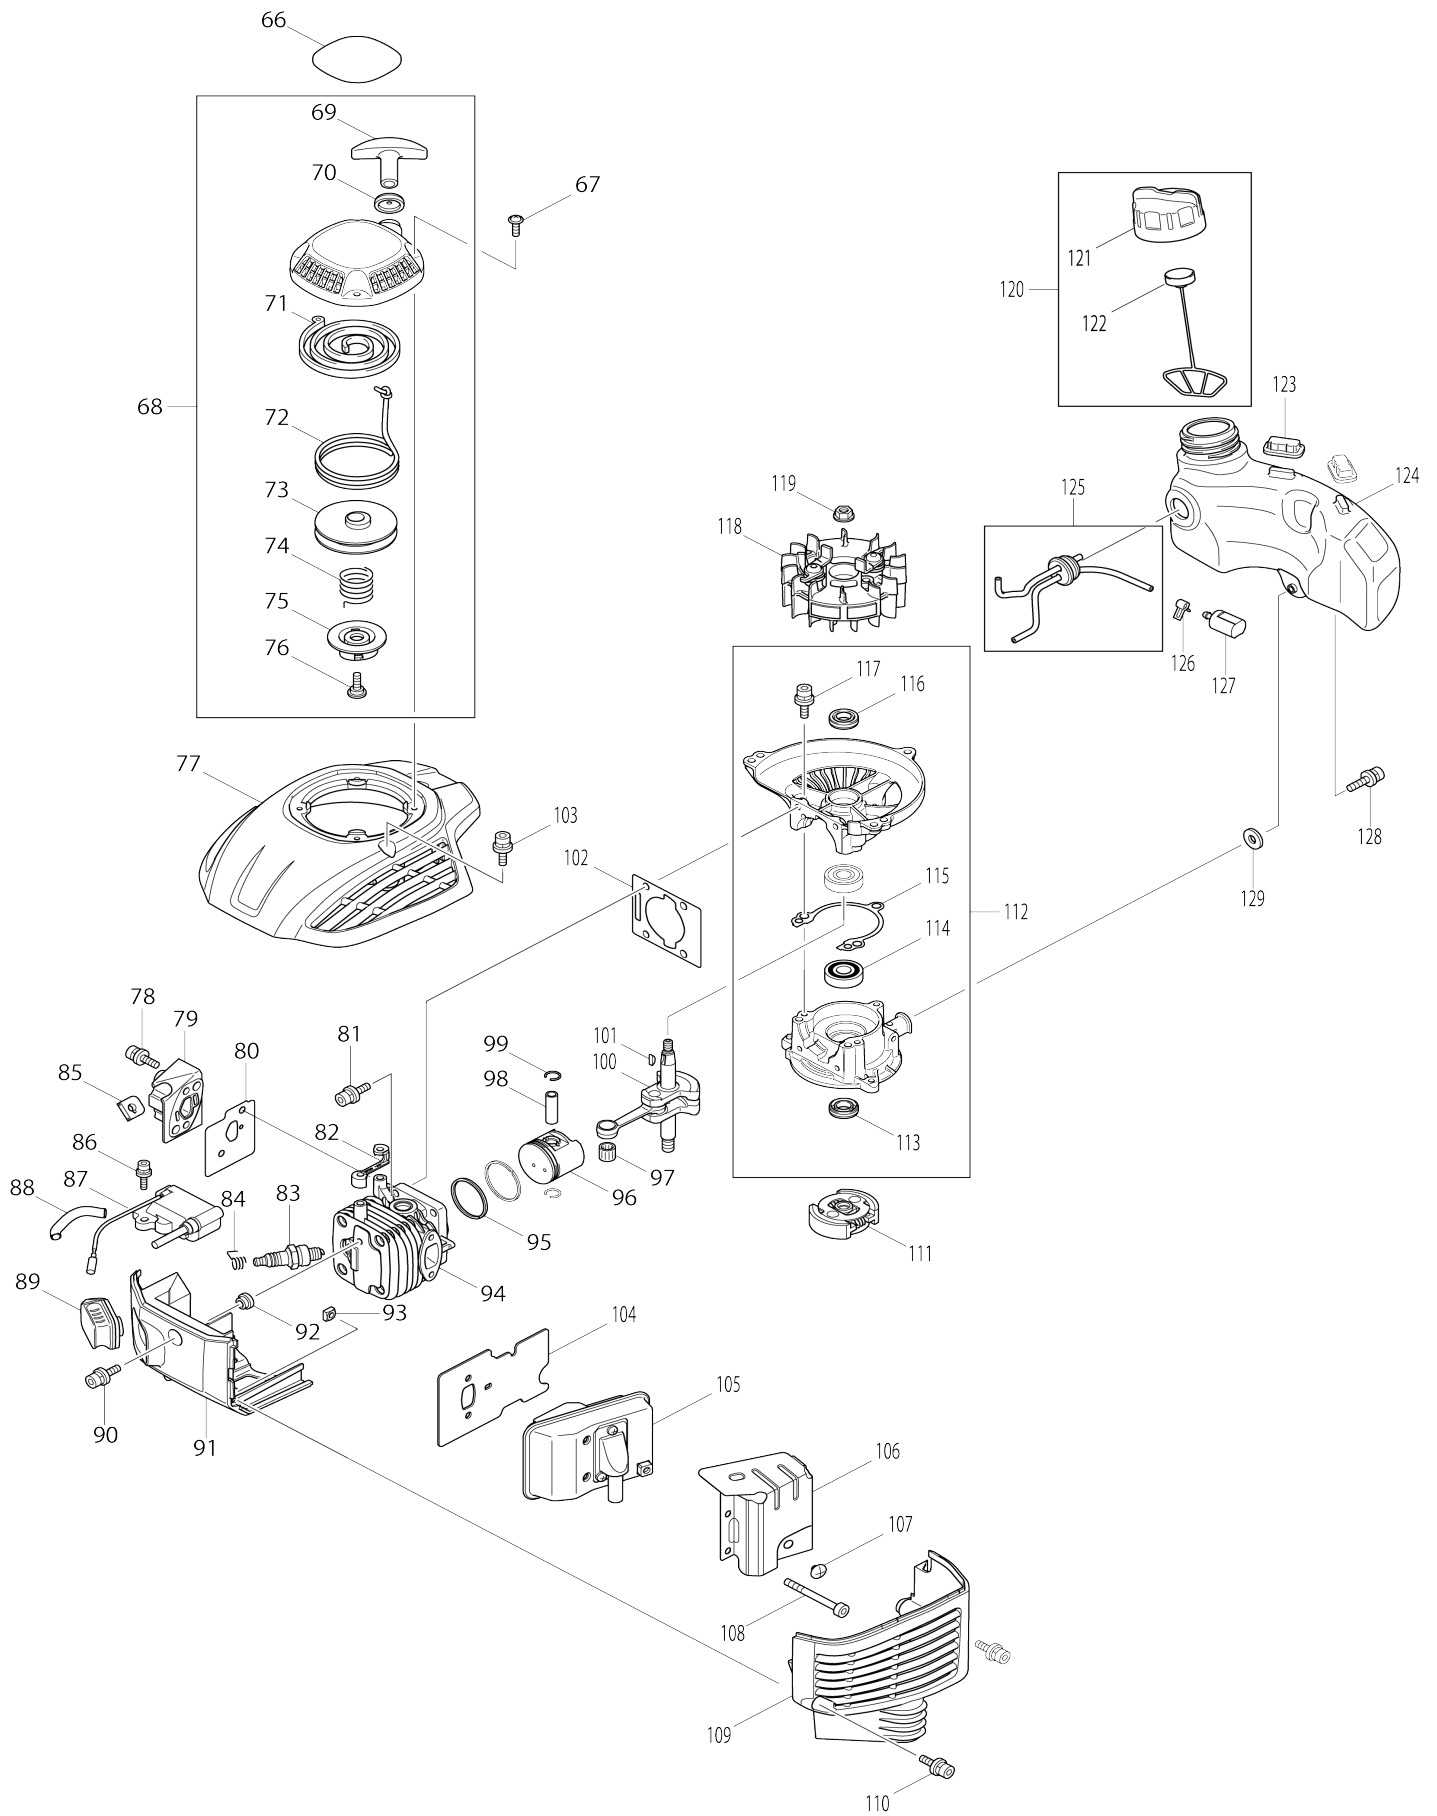

Model No.EH7500W PETROL HEDGE TRIMMER

Model No.EH7500W PETROL HEDGE TRIMMER

Model No.EH7500W PETROL HEDGE TRIMMER

Model No.EH7500W PETROL HEDGE TRIMMER

Item No.	Parts No.	Description	Interchangeability	Q'ty	New/Old	Note1	Note2
001	266045-0	TAPPING SCREW 4X20		2			
002	452322-8	GUARD		1			
003	892383-0	CAUTION LABEL		1			
004	452321-0	LOOP HANDLE		1			
005	266041-8	TAPPING SCREW 5X25		2			
006	452319-7	HANDLE BASE		1			
007	452323-6	STOP RING 25		1			
008	452316-3	LOCK LEVER B		1			
009	266045-0	TAPPING SCREW 4X20		5			
011	452314-7	STOPPER		1			
012	452313-9	TRIGGER B		1			
013	233579-8	TORSION SPRING 8		1			
014	234204-4	COMPRESSION SPRING 8		1			
015	413153-0	PLATE		1			
016	452312-1	TRIGGER A		1			
017	168625-7	CONTROL CABLE		1			
018	452324-4	CORRUGATE TUBE		1			
019	125858-7	SWITCH ASSEMBLY		1			
020	892384-8	INDICATION LABEL		1			
021-1	187049-8	LEVER CASE SET		1			
022	452315-5	LOCK LEVER A		1			
023	168567-5	CLUTCH DRUM		1			
024-1	962106-1	RETAINING RING R-28		1			
025-1	211138-8	BALL BEARING 6001LLU		2			
026-1	221600-5	SPUR GEAR 9		1			
027	141033-7	GEAR CASE COMPLETE		1			
028-1	922212-4	HEX. SOCKET HEAD BOLT M5X12		2			
029	451865-7	BAFFLE PLATE		1			
030	243107-1	GREASE NIPPLE		1			
031	346253-0	CLAMP		1			
032-1	922213-2	H.S.H.BOLT M5X12 WITH WR		1			
033	234224-8	COMPRESSION SPRING 15		2			
034-1	922224-7	H.S.H.BOLT M5X16 WITH WG		2			
035	234202-8	COMPRESSION SPRING 15		2			
036-1	922224-7	H.S.H.BOLT M5X16 WITH WG		2			
037-1	266787-6	H.S.H.BOLT M5X18 WITH WR		3			
038	346252-2	CLAMP		1			
039-1	922213-2	H.S.H.BOLT M5X12 WITH WR		1			
040	331896-1	PIPE		1			
041	346255-6	FRICITION PLATE		2			
042	346251-4	CONNECTING ROD		2			
043-1	227248-1	SPUR GEAR 43		1			
044	922128-3	HEX. SOCKET HEAD BOLT M4X16		8			
045	318610-2	GEAR CASE COVER		1			
046-1	266573-5	HEX. SOCKET HEAD BOLT M5X33		1			
047	413137-8	GEAR CASE GASKET		1			
048	443159-4	SEAL		1			