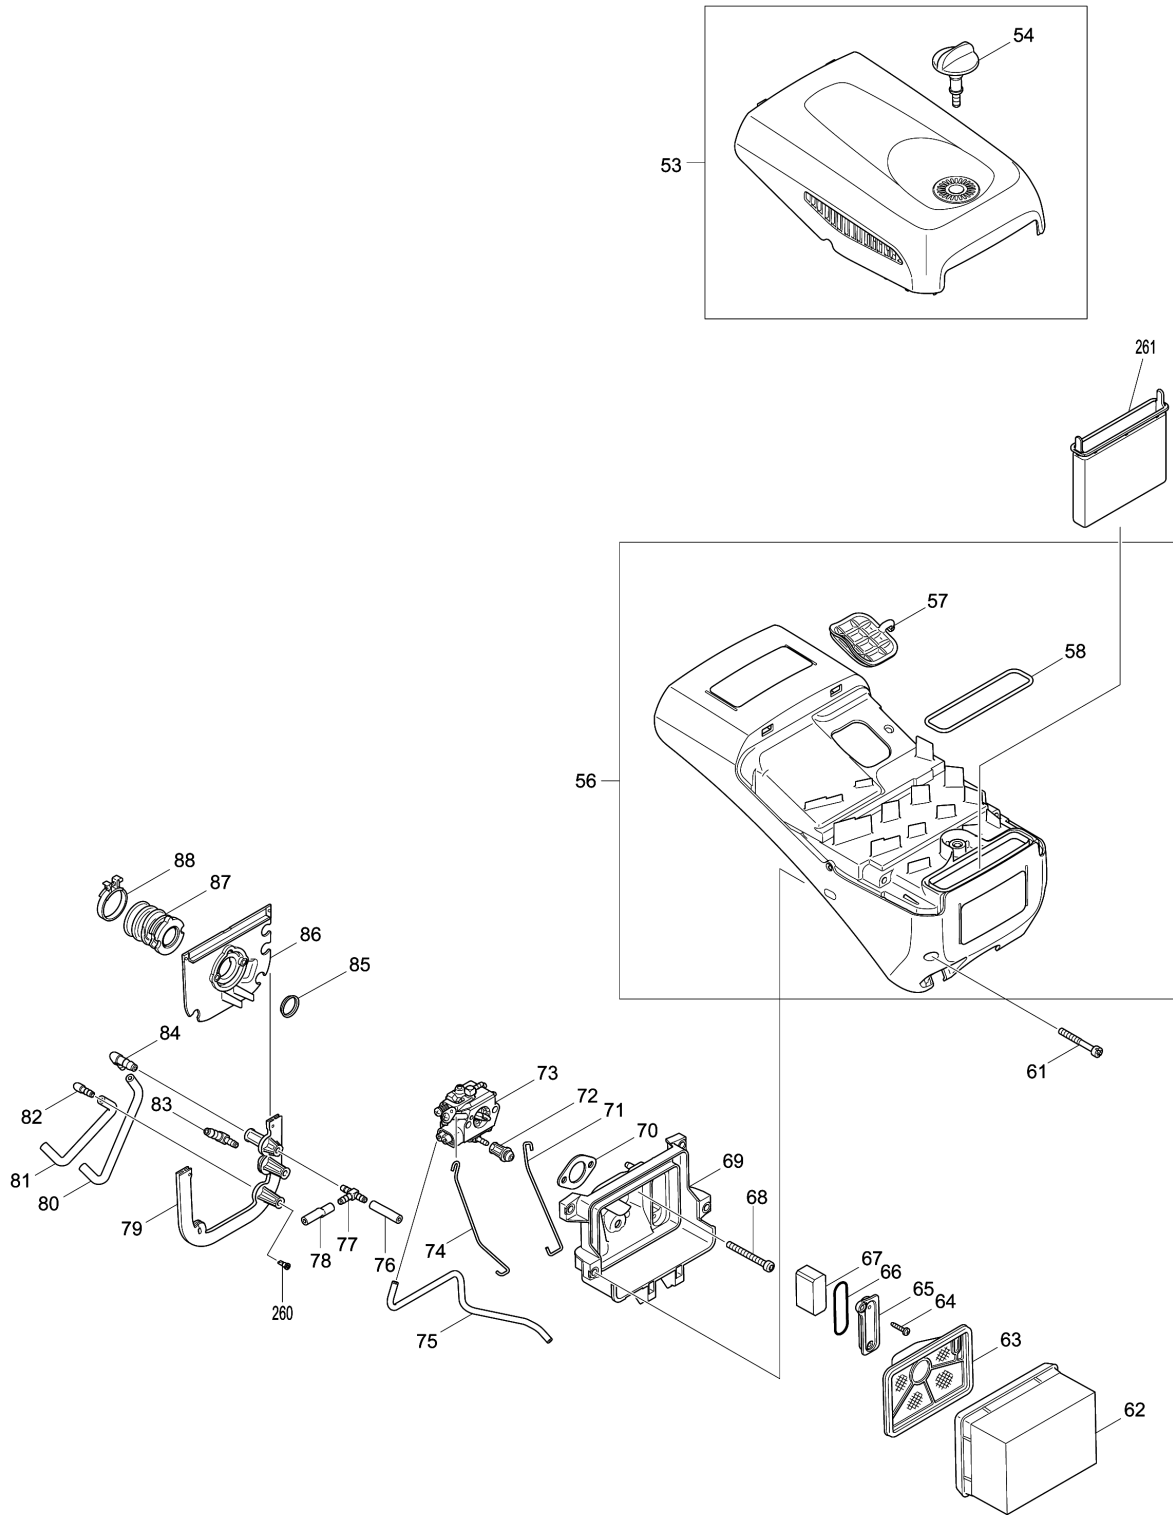

Model No.EK7650H POWER CUTTER