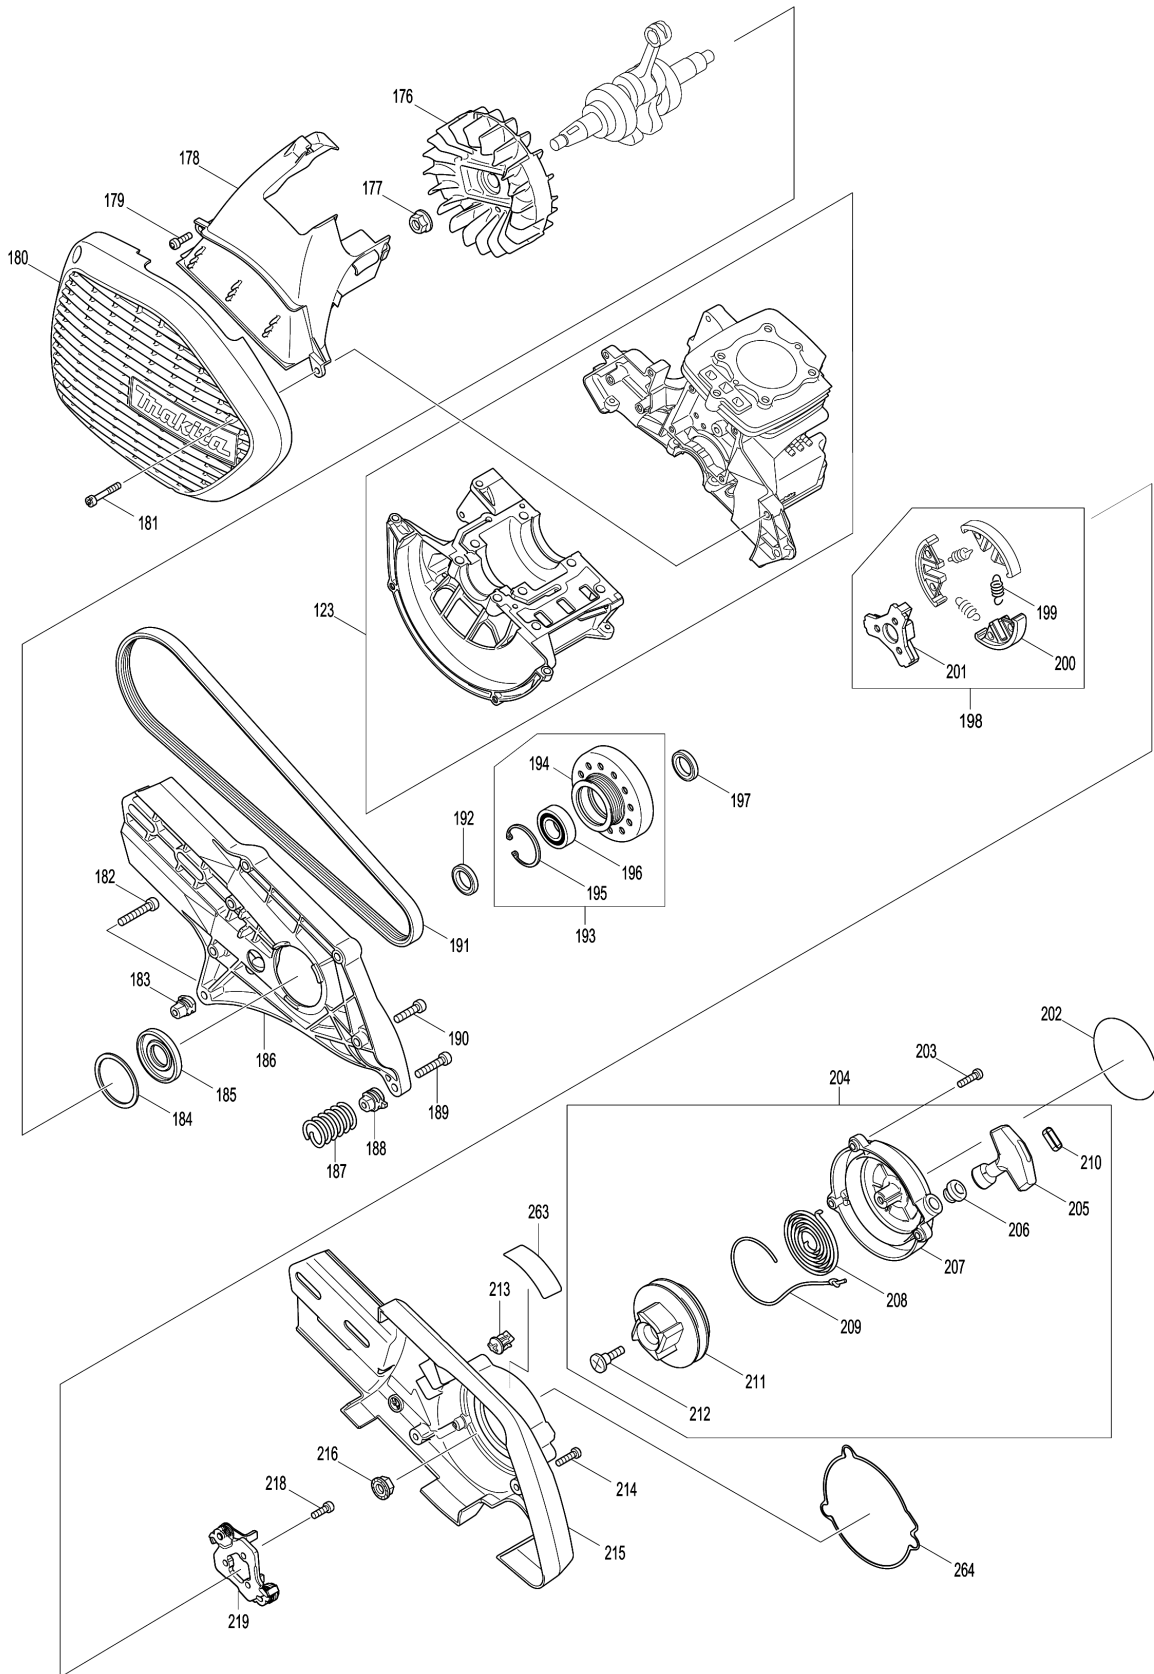

Model No.EK7650H POWER CUTTER