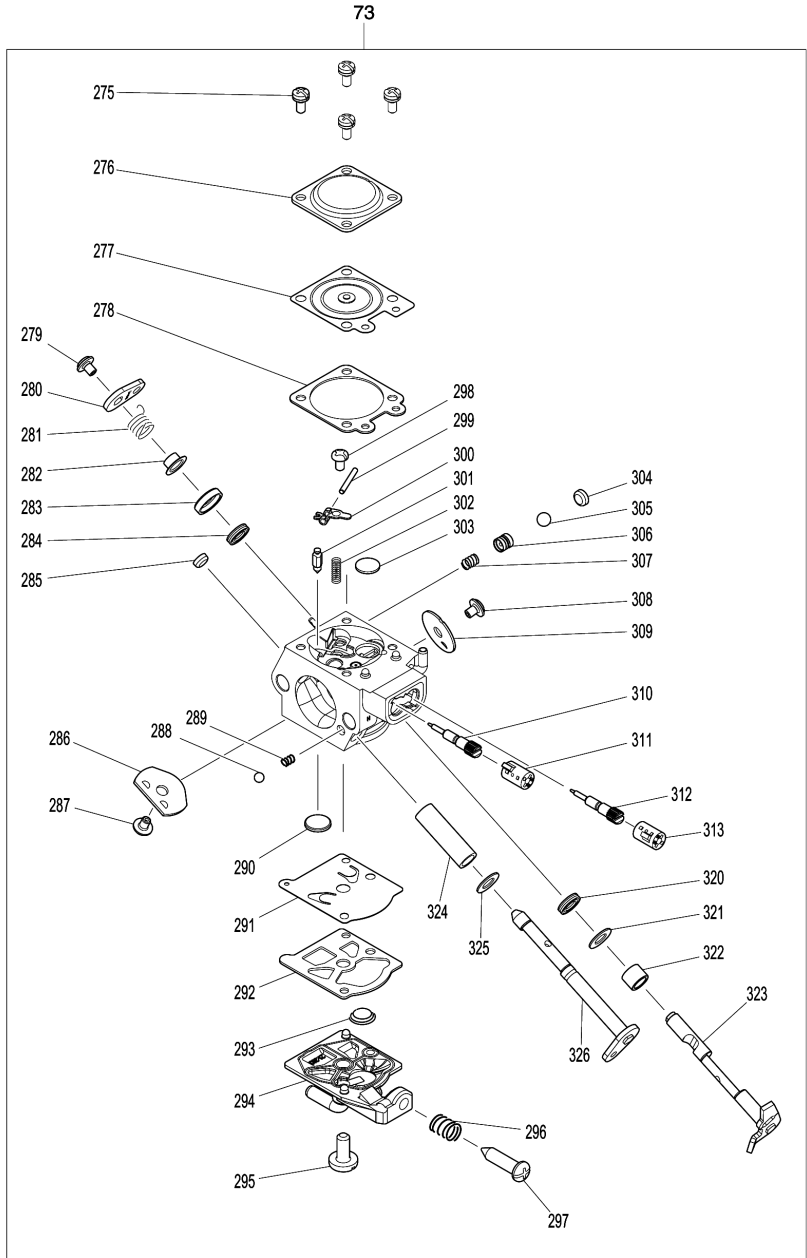

Model No.EK7650H POWER CUTTER

Model No.EK7650H POWER CUTTER

Item	Parts No.	Description	I/C	Qty	New/Old	Opt. 1	Opt. 2	Note
001	421875-8	GROMMET		1				
002	452800-8	HOSE JOINT 4-4		1				
003	422083-4	TUBE 3-190		1				
004	168396-6	BREATHER		1				
005	142150-6	TUBE COMPLETE		1				
D10		INC. 6-8						
006	422074-5	TUBE 3-120		1				
007	424101-4	FUEL GROMMET		1				
008	422119-9	FUEL TUBE 3-300		1				
009	168398-2	PRIMER PUMP		1				
010	324616-0	HOSE CLAMP		1				
011	163447-0	FUEL FILTER		1	*			
011-1	163447-0	FUEL FILTER	O	1				
012	140831-6	TANK CAP COMPLETE		1	*			
D10		INC. 13-15			*			
012-1	140H45-5	TANK CAP COMPLETE	O	1				
D10		INC. 13-15						
013	452697-5	TANK CAP KNOB		1				
014	213080-9	O RING 29.5		1	*			
014-1	213831-0	O-RING 29.5	<	1	*			
014-2	213080-9	O RING 29.5	O	1				
015	450957-9	STRAP		1				
016	266475-5	H.L.TAPPING SCREW 5.5X20		1				
017	452736-1	GRIP COVER		1				
018	452722-2	LOCK OFF LEVER		1				
019	452721-4	THROTTLE LEVER		1				
020	233590-0	TORSION SPRING 12		1				
021	452723-0	SWITCH LEVER		1				
022	256520-4	ROD 5		1				
023	452742-6	REAR INNER HOLDER		1				
024	266475-5	H.L.TAPPING SCREW 5.5X20		1				
025	424408-8	TANK GUARD		1				
026	140774-2	TANK COMPLETE		1				
C10	898274-3	INDICATION LABEL		1				
C20	264066-6	SQUARE NUT M5-10		4				
027	424583-0	PLUG		1				
028	452742-6	REAR INNER HOLDER		1				
029	266475-5	H.L.TAPPING SCREW 5.5X20		1				
030	424404-6	REAR FOOT		1				
031	869677-8	EK7650H NAME PLATE		1	*			
031-1	850F83-4	EK7650H NAME PLATE	O	1				
033	452737-9	CLAMP		1				
034	424410-1	RUBBER CAP		1				
035	266687-0	TAPPING SCREW 5.5X45		1				
036	424410-1	RUBBER CAP		1				

Please order the parts with part number.

Print Date 23/1/2024