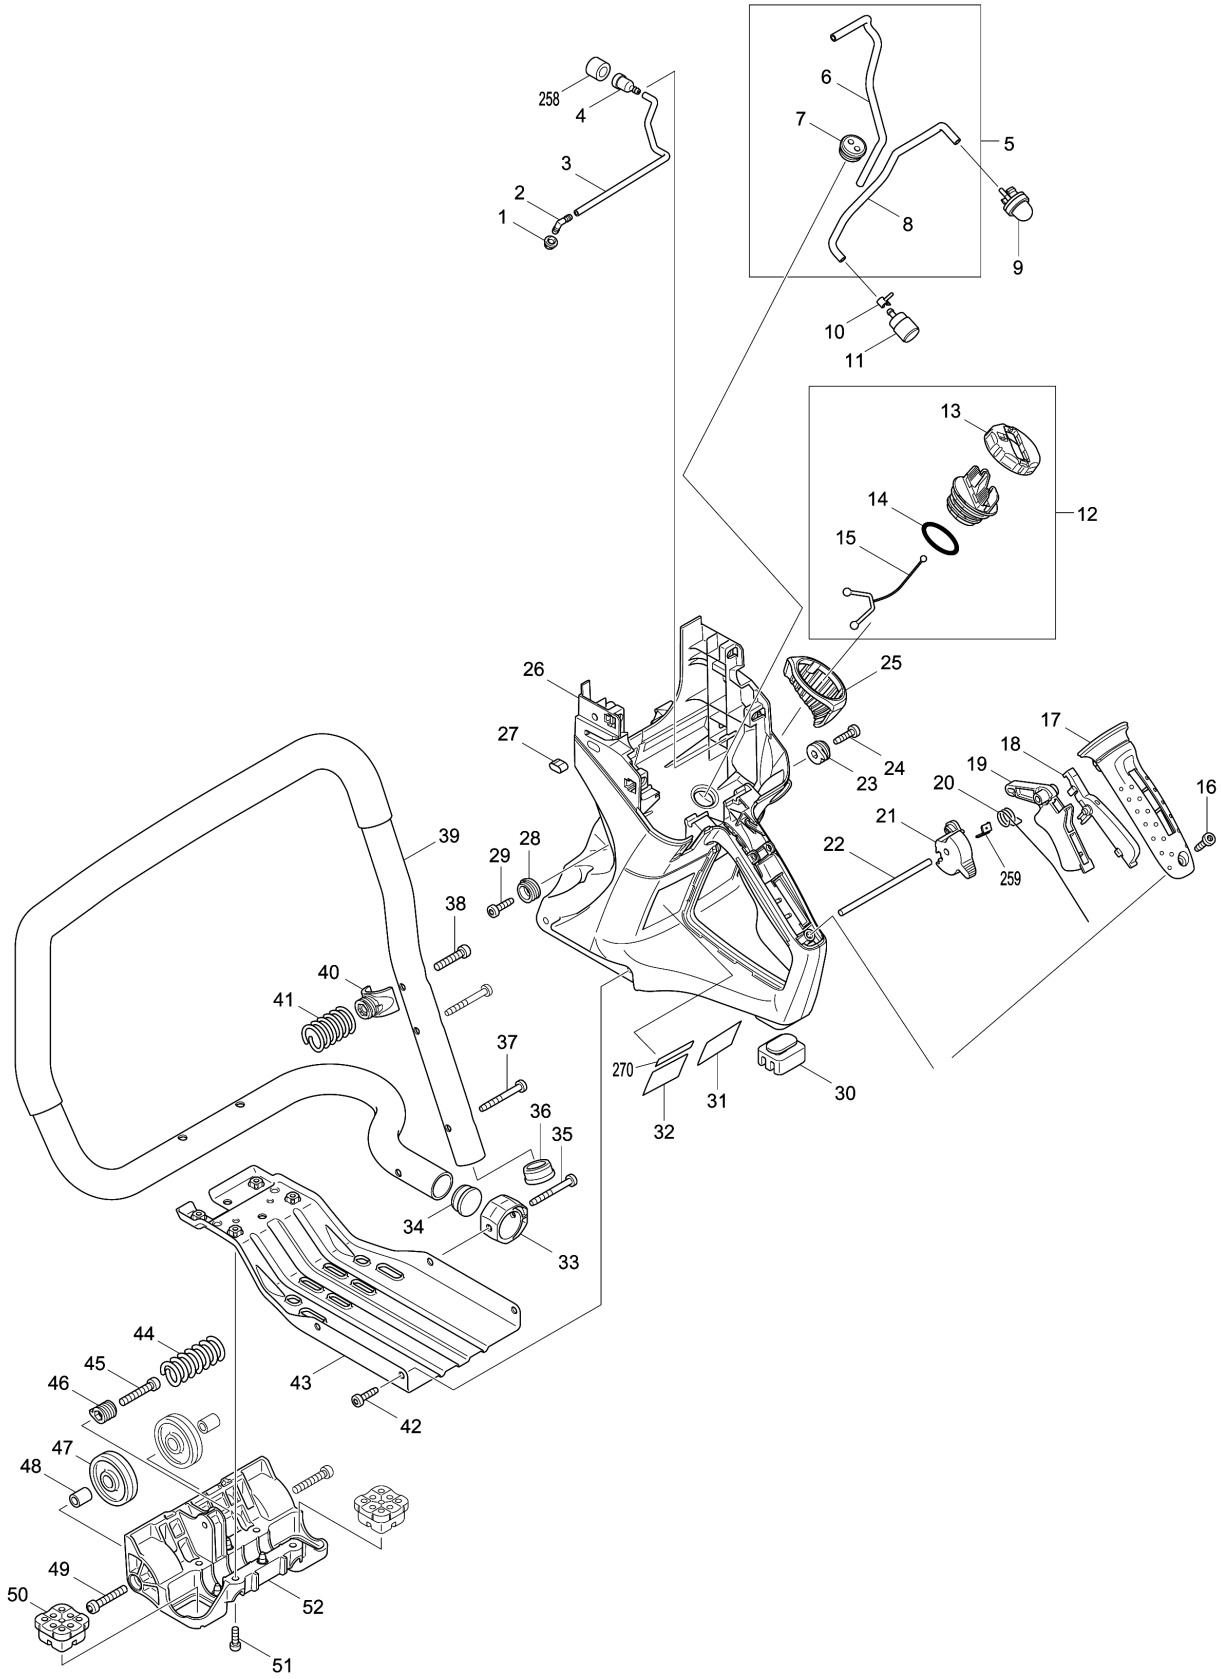

Model No.EK7650H POWER CUTTER