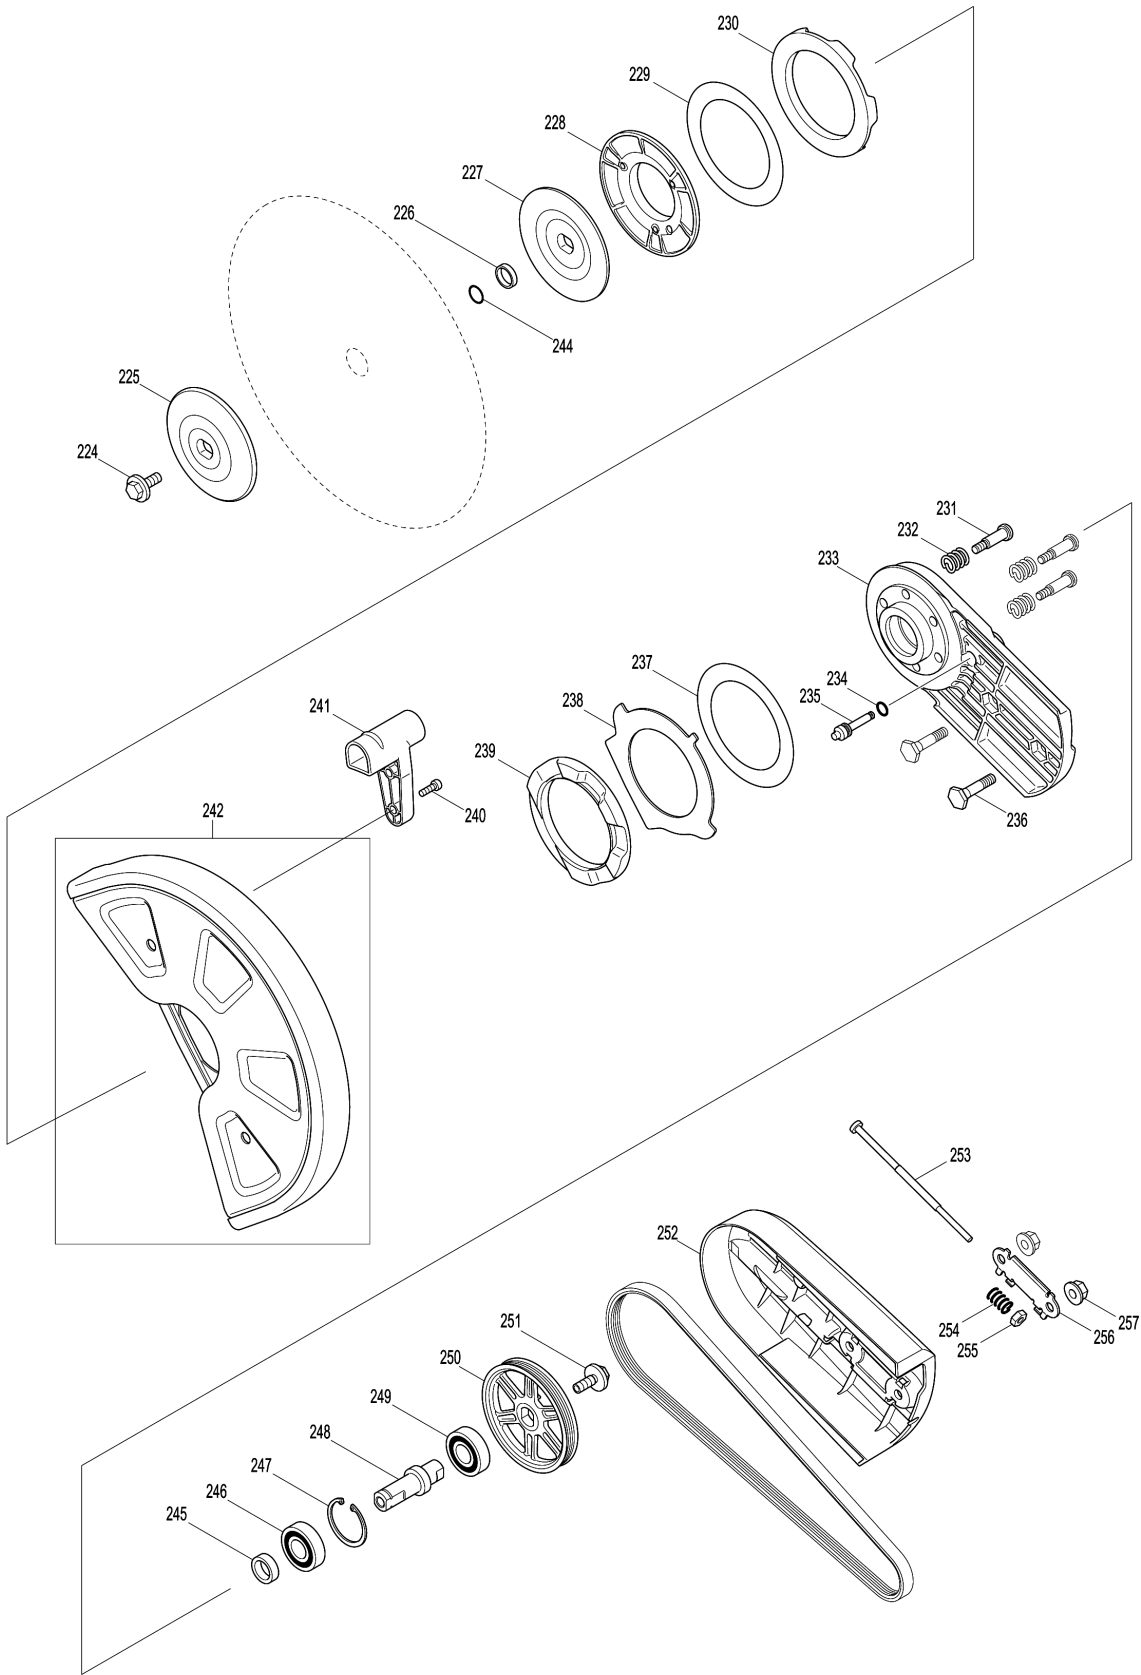

Model No.EK7650H POWER CUTTER