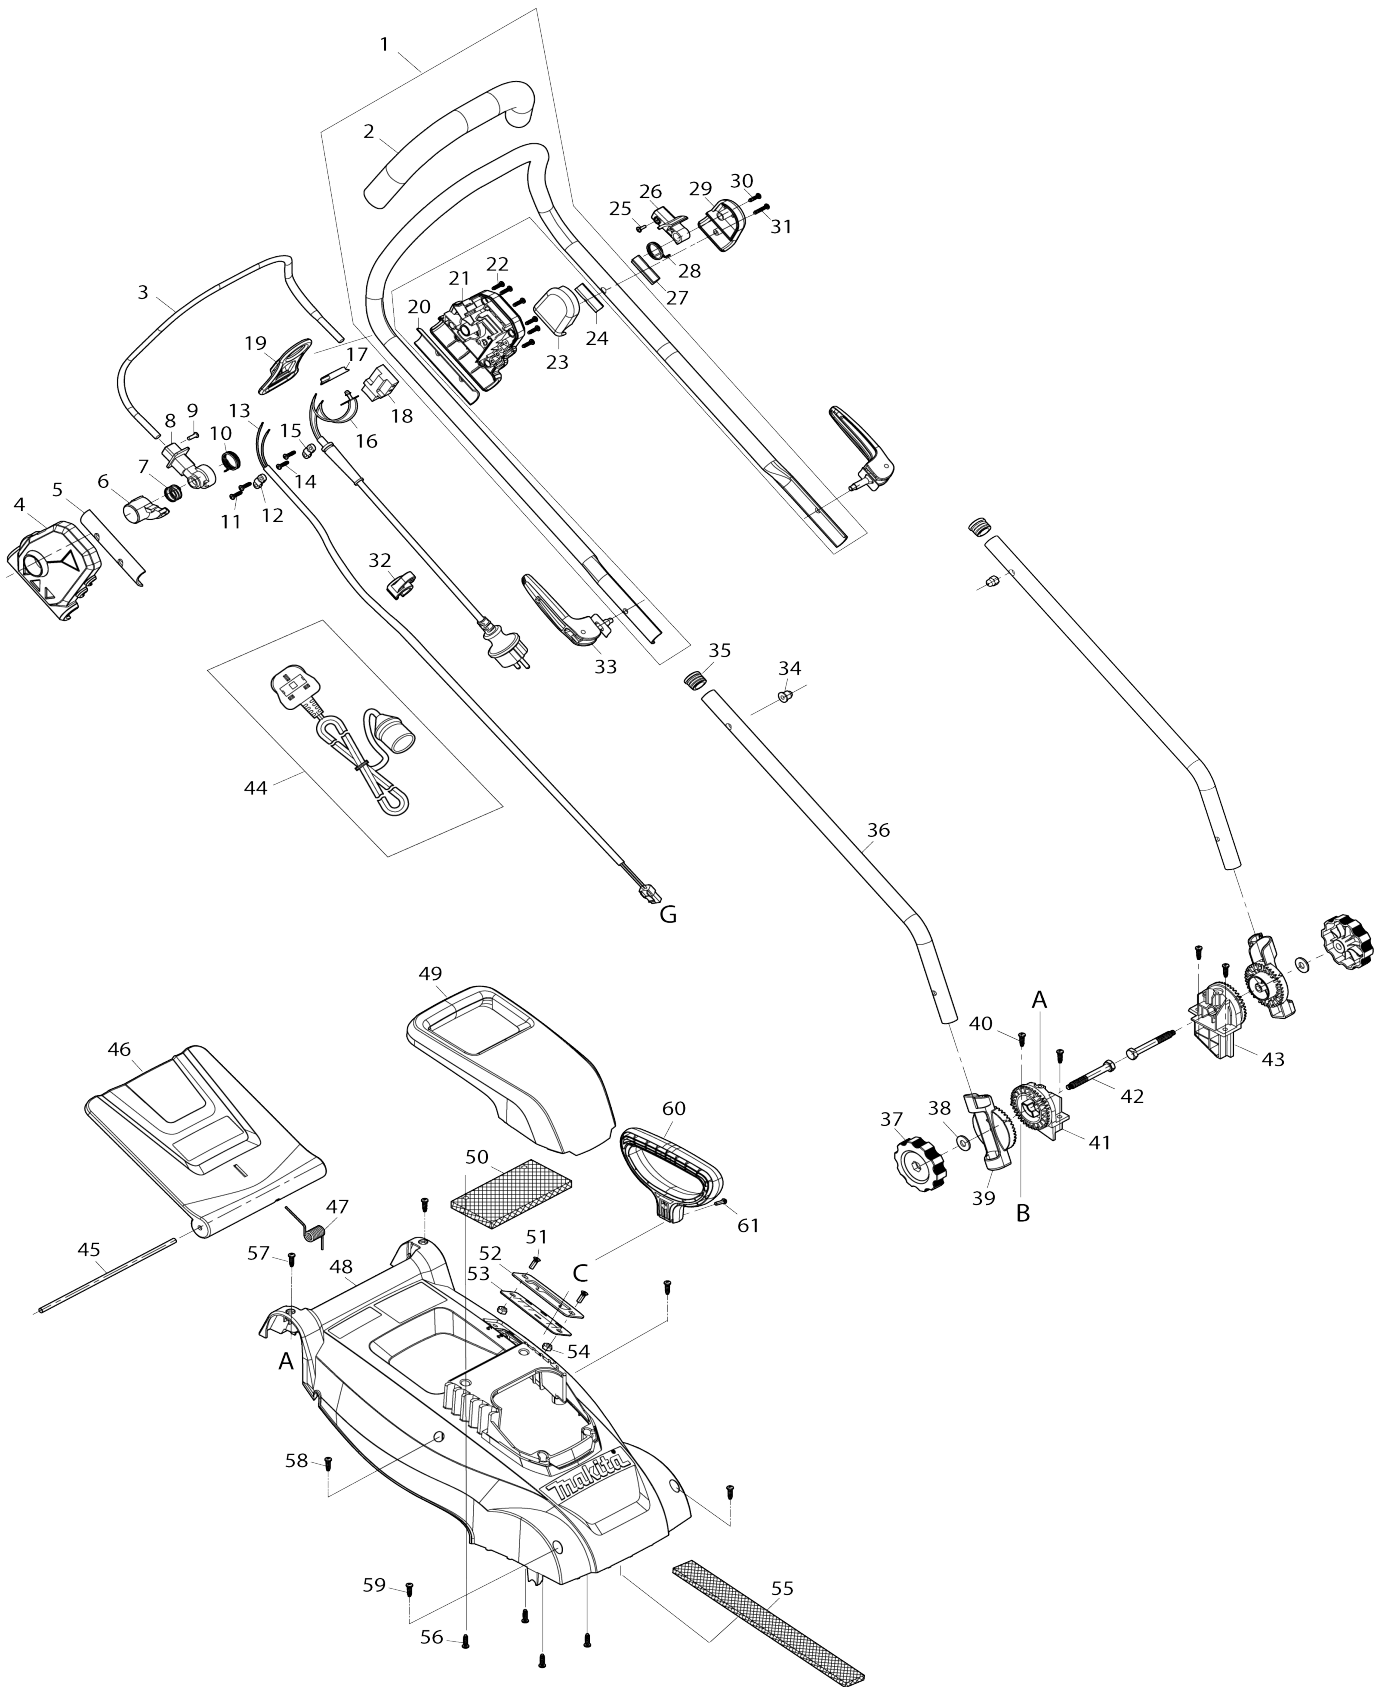

Model No.ELM3720 370MM ELECTRIC LAWN MOWER

Model No.ELM3720 370MM ELECTRIC LAWN MOWER

Model No.ELM3720 370MM ELECTRIC LAWN MOWER

Model No.ELM3720 370MM ELECTRIC LAWN MOWER

Item No.	Parts No.	Description	Interchangability	Q'ty	New/Old	Note1	Note2
001	YA00000866	UPPER HANDLE BAR ASSY		1			
D10		INC. 2					
002	YA00001175	SPONGE GRIP		1			
003	YA00000867	SWITCH LEVER		1			
004	YA00000765	SWITCH BOX RIGHT		1			
005	YA00000786	SWITCH BOX CLAMP SPASER		1			
006	YA00000766	SWITCH LINK BUTTON		1			
007	YA00000767	COMPRESSION SPRING 16.8		1			
008	YA00000768	SWITCH LEVER END CAP RIGHT		1			
009	652024721	SELF DRILLING SCREW 3.5X10		1			
010	YA00000769	SWITCH TORSION SPRING 21		1			
011	YA00000778	SELF TAPPING SCREW ST4X16		2			
012	YA00000780	CORD CLAMP		1			
013	YA00000771	POWER SUPPLY CORD ASSY		1			
014	YA00000778	SELF TAPPING SCREW ST4X16		2			
015	YA00000780	CORD CLAMP		1			
016	YA00000773	POWER SUPPLY CORD ASSY (EURO)		1			
017	YA00000781	INDICATOR LENZ		1			
018	YA00000772	SWITCH		1			
019	652023811	CABLE HANGER		1			
020	YA00000786	SWITCH BOX CLAMP SPASER		1			
021	YA00000782	SWITCH BOX LEFT		1			
022	YA00000778	SELF TAPPING SCREW ST4X16		6			
023	652023795	SPRING BOX RIGHT		1			
024	YA00000787	LEVER BOX CLAMP SPASER		1			
025	652024721	SELF DRILLING SCREW 3.5X10		1			
026	652023794	SWITCH LEVER END LEFT		1			
027	YA00000737	TORSION SPRING		1			
028	YA00000787	LEVER BOX CLAMP SPASER		1			
029	652023793	SPRING BOX LEFT		1			
030	YA00000778	SELF TAPPING SCREW ST4X16		1			
031	YA00000785	SELF TAPPING SCREW ST4X25		1			
032	YA00000799	CABLE CLIP		1			
033	YA00000801	TENSION LEVER ASSY		2			
034	YA00000802	HEX.FRANGE CAP NUT M6		2			
035	YA00001166	PIPE END CAP		2			
036	YA00001167	LOWER HANDLE		2			
037	YA00000803	M8 KNOB		2			
038	YA00000420	WASHER		2			
039	YA00000804	ANGLE ADJUSTMENT JOINT UPPER		2			
040	YA00000806	SELF TAPPING SCREW ST5X20		4			
041	YA00000875	ANGLE ADJUSTMENT JOINT LOWER		1			
042	YA00000807	HEX BOLT M8X65		2			
043	YA00000876	ANGLE ADJUSTMENT JOINT LOWER		1			
045	YA00000894	REAR FLAP HINGE ROD		1			