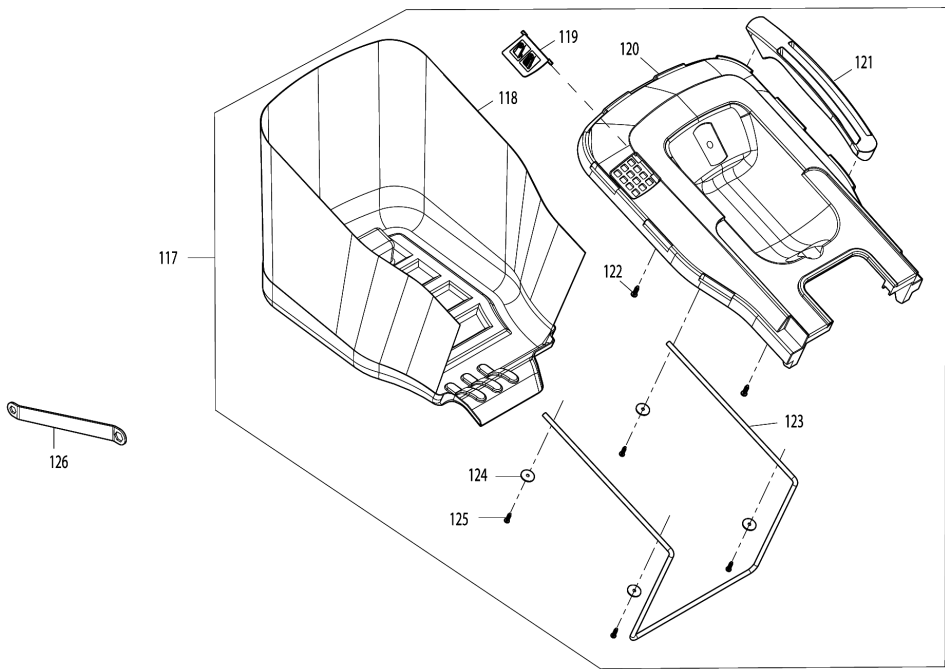

Model No.ELM4120 410MM ELECTRIC LAWN MOWER

Model No.ELM4120 410MM ELECTRIC LAWN MOWER

Item	Parts No.	Description	I/C	Qty	New/Old	Opt. 1	Opt. 2	Note
001	YA00001157	UPPER HANDLE BAR ASSY		1				
D10		INC. 2						
002	YA00001182	SPONGE GRIP		1				
003	YA00001158	SWITCH LEVER		1				
004	YA00000765	SWITCH BOX RIGHT		1				
005	YA00000766	SWITCH LINK BUTTON		1				
006	YA00000767	COMPRESSION SPRING 16.8		1				
007	YA00000768	SWITCH LEVER END CAP RIGHT		1				
008	652024721	SELF DRILLING SCREW 3.5X10		1				
009	YA00000769	SWITCH TORSION SPRING 21		1				
010	YA00000778	SELF TAPPING SCREW ST4X16		2				
011	YA00000780	CORD CLAMP		1				
012	YA00000914	POWER SUPPLY CORD ASSY		1				
013	YA00000778	SELF TAPPING SCREW ST4X16		2				
014	YA00000780	CORD CLAMP		1				
015	YA00000773	POWER SUPPLY CORD ASSY (EURO)		1				
016	YA00000781	INDICATOR LENZ		1				
017	YA00000772	SWITCH		1				
018	652023811	CABLE HANGER		1				
019	YA00000782	SWITCH BOX LEFT		1				
020	YA00000778	SELF TAPPING SCREW ST4X16		6				
021	652023795	SPRING BOX RIGHT		1				
022	652024721	SELF DRILLING SCREW 3.5X10		1				
023	652023794	SWITCH LEVER END LEFT		1				
024	YA00000737	TORSION SPRING		1				
025	652023793	SPRING BOX LEFT		1				
026	YA00000778	SELF TAPPING SCREW ST4X16		1				
027	YA00000785	SELF TAPPING SCREW ST4X25		1				
028	YA00000921	CABLE CLIP		1				
029	YA00000923	TENSION LEVER ASSY		2				
030	YA00000922	LOWER HANDLE		1				
031	YA00000802	HEX.FRANGE CAP NUT M6		2				
032	YA00000803	M8 KNOB		2				
033	YA00000420	WASHER		2				
034	YA00000924	ANGLE ADJUSTMENT JOINT UPPER		2				
035	YA00000806	SELF TAPPING SCREW ST5X20		4				
036	YA00000875	ANGLE ADJUSTMENT JOINT LOWER R		1				
037	YA00000807	HEX BOLT M8X65		2				
038	YA00000876	ANGLE ADJUSTMENT JOINT LOWER L		1				
040	YA00000939	REAR FLAP BULE		1				
041	YA00000938	REAR FLAP HINGE ROD		1				

Please order the parts with part number.

Print Date 19/10/2023