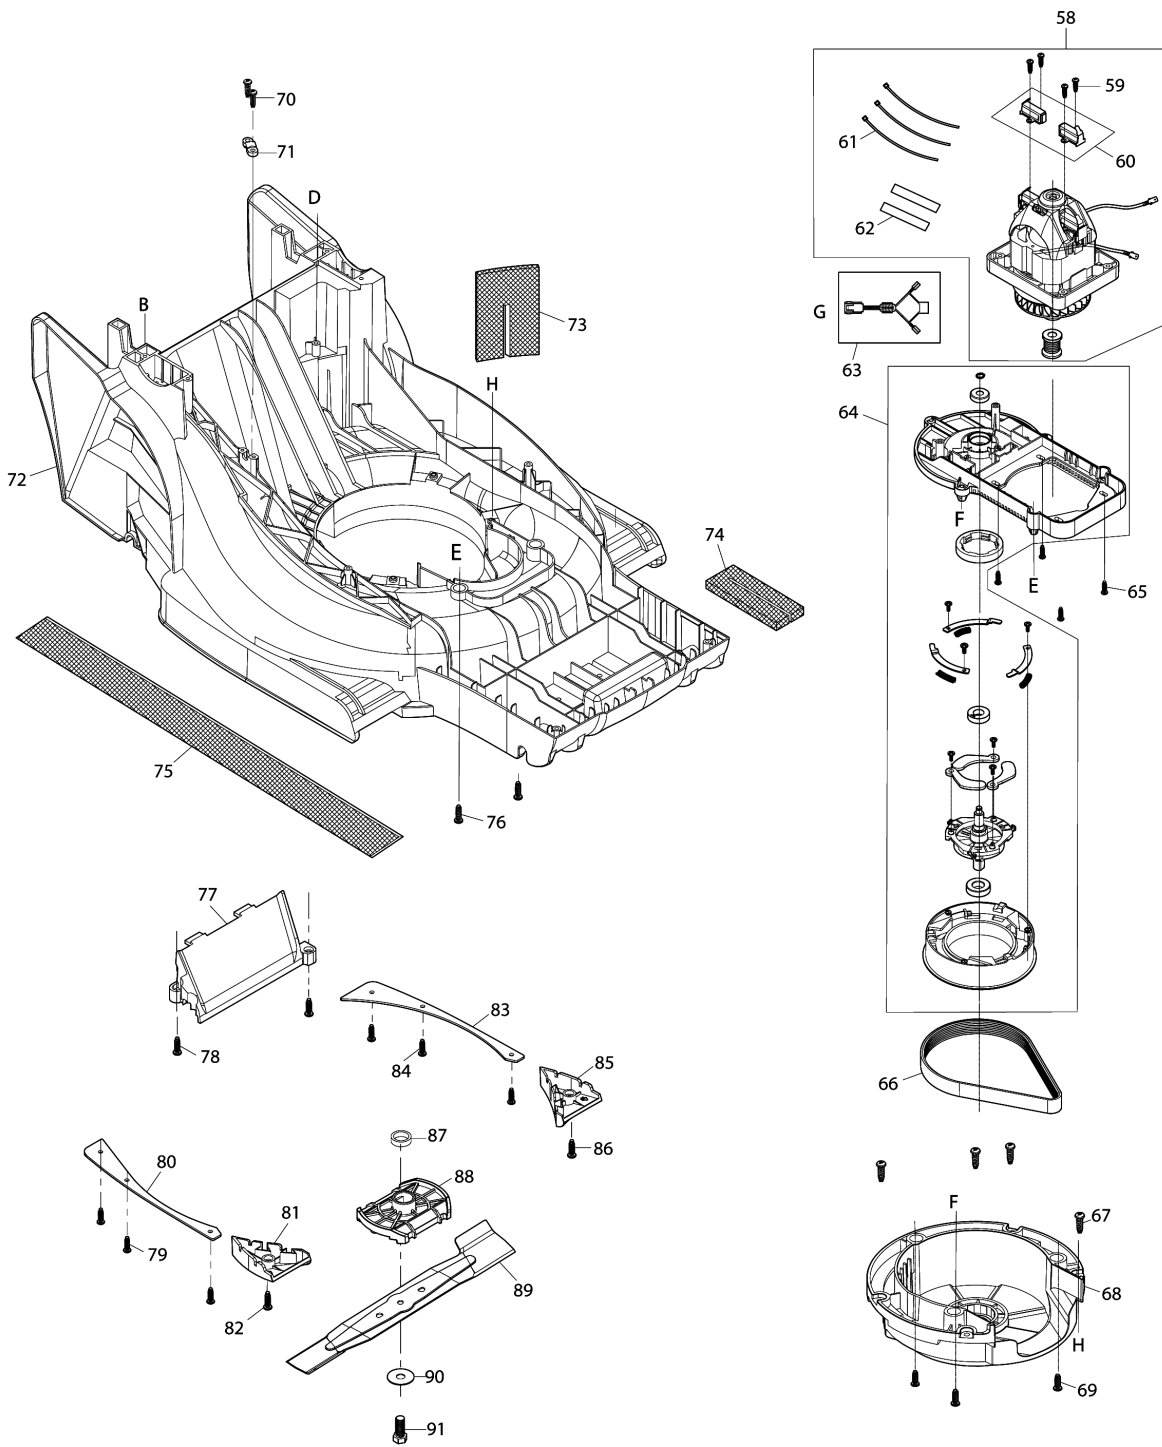

Model No.ELM4120 410MM ELECTRIC LAWN MOWER