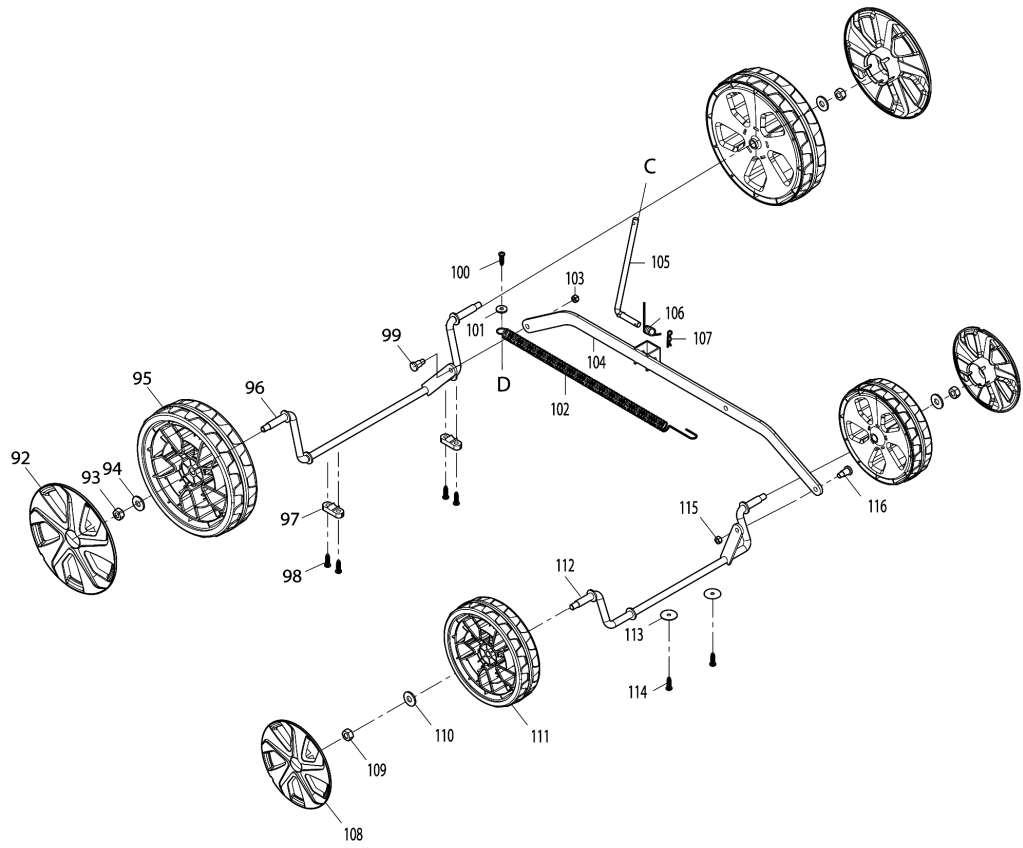

Model No.ELM4120 410MM ELECTRIC LAWN MOWER

Model No.ELM4120 410MM ELECTRIC LAWN MOWER

Item	Parts No.	Description	I/C	Qty	New/Old	Opt. 1	Opt. 2	Note
001	YA00001157	UPPER HANDLE BAR ASSY		1				
D10		INC. 2						
002	YA00001182	SPONGE GRIP		1				
003	YA00001158	SWITCH LEVER		1				
004	YA00000765	SWITCH BOX RIGHT		1				
005	YA00000766	SWITCH LINK BUTTON		1				
006	YA00000767	COMPRESSION SPRING 16.8		1				
007	YA00000768	SWITCH LEVER END CAP RIGHT		1				
008	652024721	SELF DRILLING SCREW 3.5X10		1				
009	YA00000769	SWITCH TORSION SPRING 21		1				
010	YA00000778	SELF TAPPING SCREW ST4X16		2				
011	YA00000780	CORD CLAMP		1				
012	YA00000914	POWER SUPPLY CORD ASSY		1				
013	YA00000778	SELF TAPPING SCREW ST4X16		2				
014	YA00000780	CORD CLAMP		1				
015	YA00000773	POWER SUPPLY CORD ASSY (EURO)		1				
016	YA00000781	INDICATOR LENZ		1				
017	YA00000772	SWITCH		1				
018	652023811	CABLE HANGER		1				
019	YA00000782	SWITCH BOX LEFT		1				
020	YA00000778	SELF TAPPING SCREW ST4X16		6				
021	652023795	SPRING BOX RIGHT		1				
022	652024721	SELF DRILLING SCREW 3.5X10		1				
023	652023794	SWITCH LEVER END LEFT		1				
024	YA00000737	TORSION SPRING		1				
025	652023793	SPRING BOX LEFT		1				
026	YA00000778	SELF TAPPING SCREW ST4X16		1				
027	YA00000785	SELF TAPPING SCREW ST4X25		1				
028	YA00000921	CABLE CLIP		1				
029	YA00000923	TENSION LEVER ASSY		2				
030	YA00000922	LOWER HANDLE		1				
031	YA00000802	HEX.FRANGE CAP NUT M6		2				
032	YA00000803	M8 KNOB		2				
033	YA00000420	WASHER		2				
034	YA00000924	ANGLE ADJUSTMENT JOINT UPPER		2				
035	YA00000806	SELF TAPPING SCREW ST5X20		4				
036	YA00000875	ANGLE ADJUSTMENT JOINT LOWER R		1				
037	YA00000807	HEX BOLT M8X65		2				
038	YA00000876	ANGLE ADJUSTMENT JOINT LOWER L		1				
040	YA00000939	REAR FLAP BULE		1				
041	YA00000938	REAR FLAP HINGE ROD		1				

Please order the parts with part number.

Print Date 19/10/2023