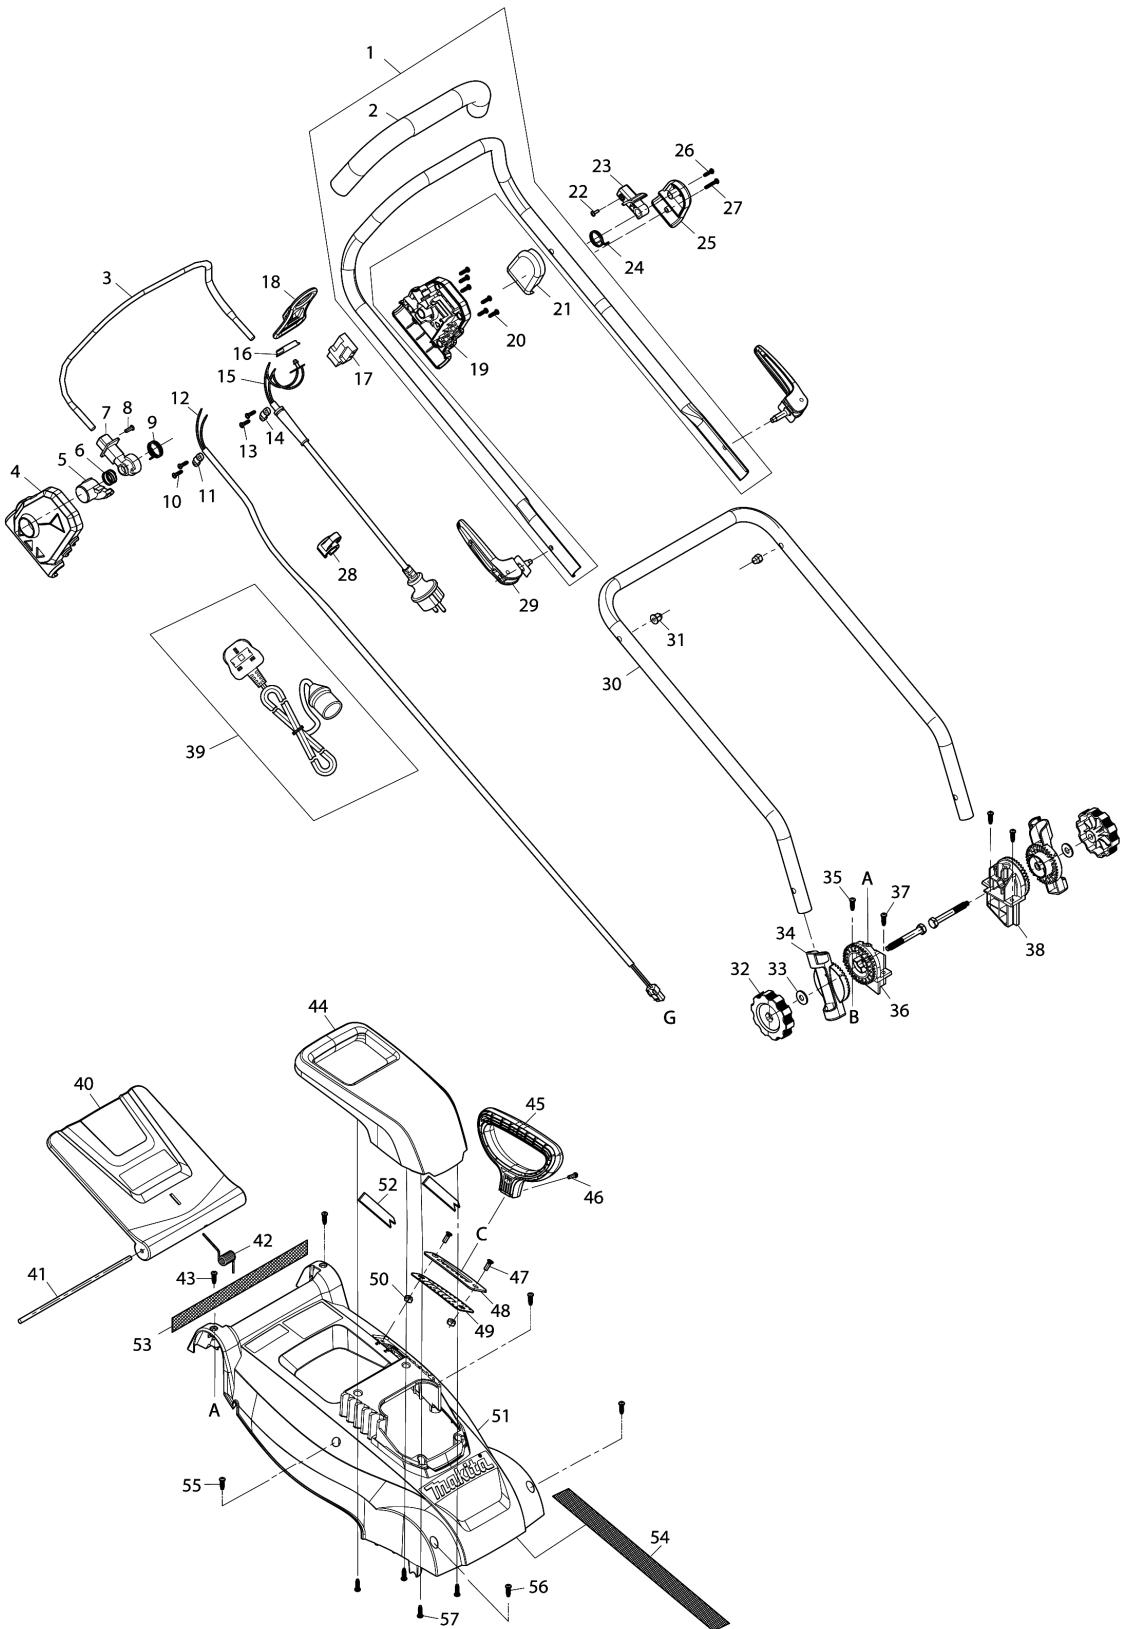

Model No.ELM4120 410MM ELECTRIC LAWN MOWER