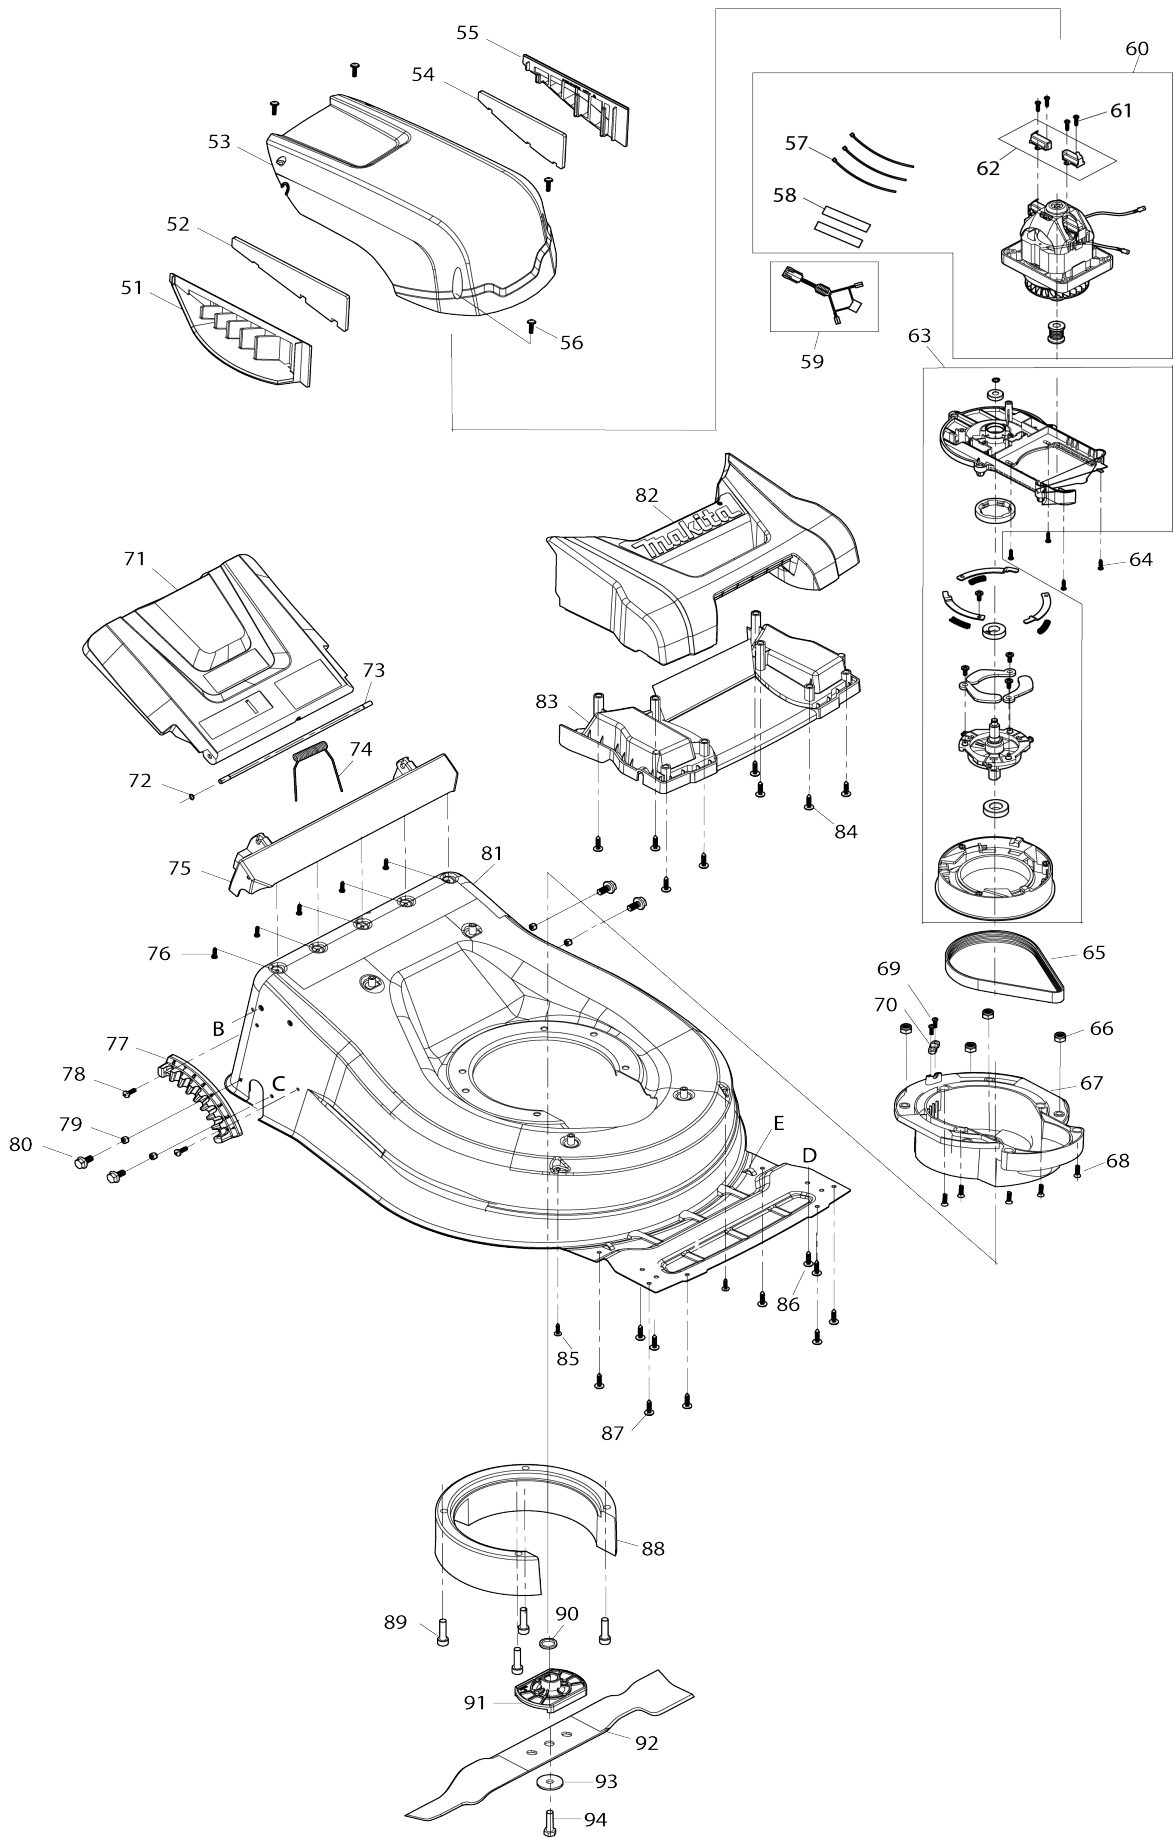

Model No.ELM4121 410MM ELECTRIC LAWN MOWER

Model No.ELM4121 410MM ELECTRIC LAWN MOWER

Model No.ELM4121 410MM ELECTRIC LAWN MOWER

Model No.ELM4121 410MM ELECTRIC LAWN MOWER

Item No.	Parts No.	Description	Interchangability	Q'ty	New/Old	Note1	Note2
001	YA00000958	UPPER HANDLE BAR ASSY		1			
D10		INC. 2					
002	YA00001187	SPONGE GRIP		1			
003	YA00000959	SWITCH LEVER		1			
004	YA00000765	SWITCH BOX RIGHT		1			
005	YA00000766	SWITCH LINK BUTTON		1			
006	YA00000767	COMPRESSION SPRING 16.8		1			
007	YA00000768	SWITCH LEVER END CAP RIGHT		1			
008	652024721	SELF DRILLING SCREW 3.5X10		1			
009	YA00000769	SWITCH TORSION SPRING 21		1			
010	YA00000778	SELF TAPPING SCREW ST4X16		2			
011	YA00000780	CORD CLAMP		1			
012	YA00000914	POWER SUPPLY CORD ASSY		1			
013	YA00000781	INDICATOR LENZ		1			
014	YA00000778	SELF TAPPING SCREW ST4X16		2			
015	YA00000780	CORD CLAMP		1			
016	YA00000773	POWER SUPPLY CORD ASSY (EURO)		1			
017	652023811	CABLE HANGER		1			
018	YA00000772	SWITCH		1			
019	YA00000782	SWITCH BOX LEFT		1			
020	YA00000778	SELF TAPPING SCREW ST4X16		6			
021	652023795	SPRING BOX RIGHT		1			
022	652024721	SELF DRILLING SCREW 3.5X10		1			
023	652023794	SWITCH LEVER END LEFT		1			
024	YA00000737	TORSION SPRING		1			
025	652023793	SPRING BOX LEFT		1			
026	YA00000778	SELF TAPPING SCREW ST4X16		1			
027	YA00000785	SELF TAPPING SCREW ST4X25		1			
028	YA00000921	CABLE CLIP		1			
029	YA00000960	SELF TAPPING SCREW ST3X12		4			
030	YA00000961	ANGLE ADJUSTMENT JOINT UPPER		2			
031	YA00000975	TENSION LEVER ASSY		2			
032	YA00000976	CONICAL SPRING		2			
033	YA00000977	ANGLE ADJUSTMENT JOINT LOWER		2			
034	YA00000960	SELF TAPPING SCREW ST3X12		4			
035	YA00000802	HEX.FRANGE CAP NUT M6		2			
036	YA00000974	LOWER HANDLE ASSEMBLY		2	*		
036-1	YA00000974	LOWER HANDLE ASSEMBLY	>	1			
037	YA00000970	CABLE GUIDE RING		1			
038	YA00000971	RUBBER SHEET		1			
039	YA00000971	RUBBER SHEET		1			
040	YA00000972	CABLE GUIDE CLAMP		1			
041	YA00000873	SELF TAPPING SCREW ST4X12		1			
042	YA00000973	SELF TAPPING SCREW ST3X16		1			
044	YA00000983	SQUARE NECKED BOLT M8X40		2			