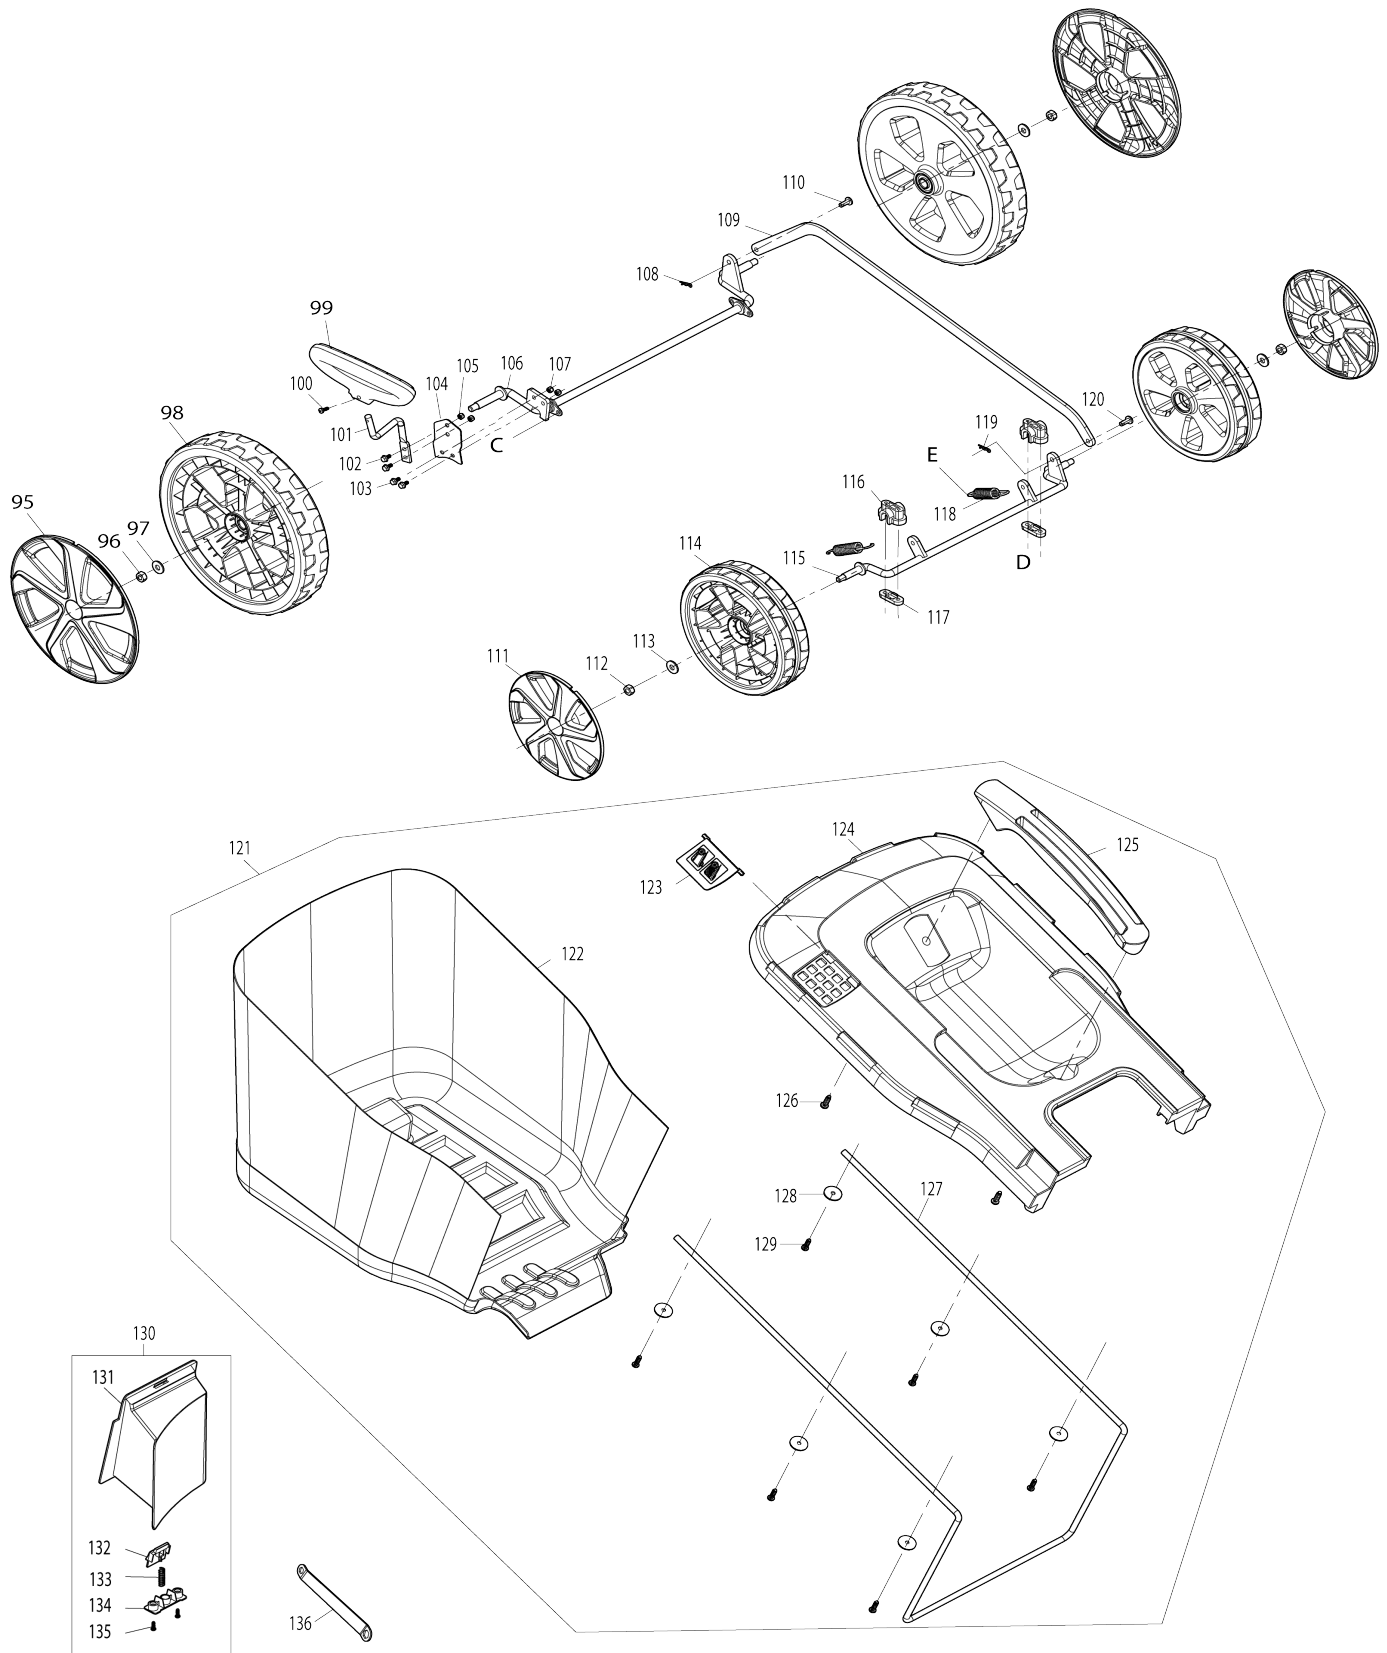

Model No.ELM4121 410MM ELECTRIC LAWN MOWER

Model No.ELM4121 410MM ELECTRIC LAWN MOWER

Model No.ELM4121 410MM ELECTRIC LAWN MOWER

Model No.ELM4121 410MM ELECTRIC LAWN MOWER

Item No.	Parts No.	Description	Interchangability	Q'ty	New/Old	Note1	Note2
001	YA00000958	UPPER HANDLE BAR ASSY		1			
D10		INC. 2					
002	YA00001187	SPONGE GRIP		1			
003	YA00000959	SWITCH LEVER		1			
004	YA00000765	SWITCH BOX RIGHT		1			
005	YA00000766	SWITCH LINK BUTTON		1			
006	YA00000767	COMPRESSION SPRING 16.8		1			
007	YA00000768	SWITCH LEVER END CAP RIGHT		1			
008	652024721	SELF DRILLING SCREW 3.5X10		1			
009	YA00000769	SWITCH TORSION SPRING 21		1			
010	YA00000778	SELF TAPPING SCREW ST4X16		2			
011	YA00000780	CORD CLAMP		1			
012	YA00000914	POWER SUPPLY CORD ASSY		1			
013	YA00000781	INDICATOR LENZ		1			
014	YA00000778	SELF TAPPING SCREW ST4X16		2			
015	YA00000780	CORD CLAMP		1			
016	YA00000773	POWER SUPPLY CORD ASSY (EURO)		1			
017	652023811	CABLE HANGER		1			
018	YA00000772	SWITCH		1			
019	YA00000782	SWITCH BOX LEFT		1			
020	YA00000778	SELF TAPPING SCREW ST4X16		6			
021	652023795	SPRING BOX RIGHT		1			
022	652024721	SELF DRILLING SCREW 3.5X10		1			
023	652023794	SWITCH LEVER END LEFT		1			
024	YA00000737	TORSION SPRING		1			
025	652023793	SPRING BOX LEFT		1			
026	YA00000778	SELF TAPPING SCREW ST4X16		1			
027	YA00000785	SELF TAPPING SCREW ST4X25		1			
028	YA00000921	CABLE CLIP		1			
029	YA00000960	SELF TAPPING SCREW ST3X12		4			
030	YA00000961	ANGLE ADJUSTMENT JOINT UPPER		2			
031	YA00000975	TENSION LEVER ASSY		2			
032	YA00000976	CONICAL SPRING		2			
033	YA00000977	ANGLE ADJUSTMENT JOINT LOWER		2			
034	YA00000960	SELF TAPPING SCREW ST3X12		4			
035	YA00000802	HEX.FRANGE CAP NUT M6		2			
036	YA00000974	LOWER HANDLE ASSEMBLY		2	*		
036-1	YA00000974	LOWER HANDLE ASSEMBLY	>	1			
037	YA00000970	CABLE GUIDE RING		1			
038	YA00000971	RUBBER SHEET		1			
039	YA00000971	RUBBER SHEET		1			
040	YA00000972	CABLE GUIDE CLAMP		1			
041	YA00000873	SELF TAPPING SCREW ST4X12		1			
042	YA00000973	SELF TAPPING SCREW ST3X16		1			
044	YA00000983	SQUARE NECKED BOLT M8X40		2			