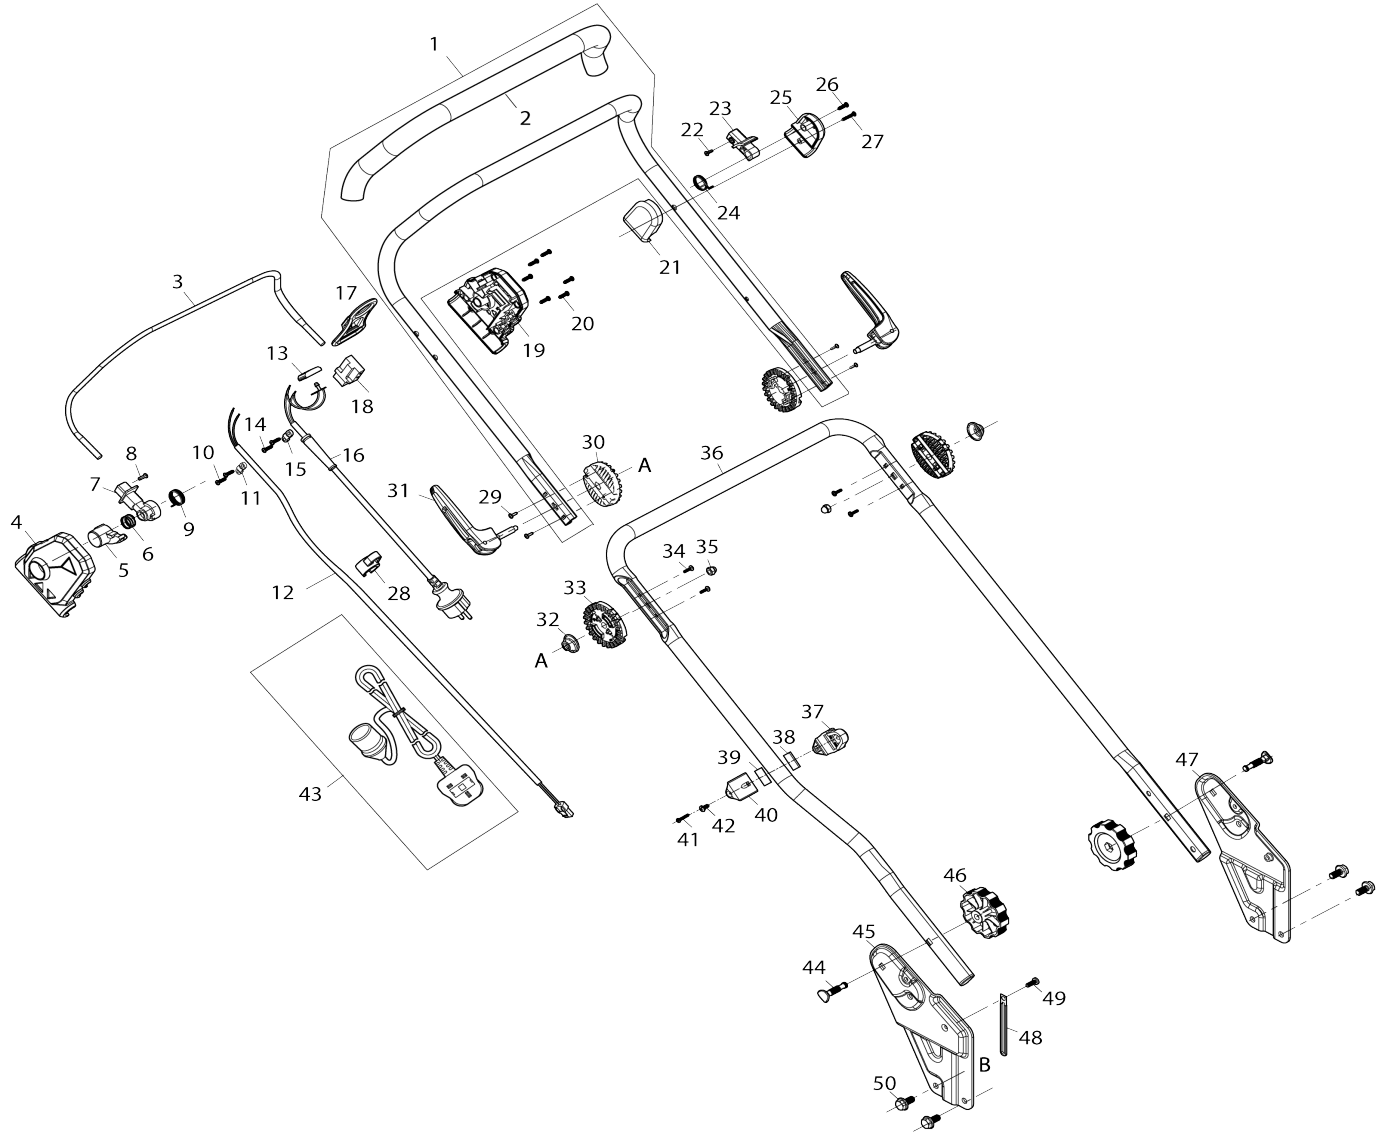

Model No.ELM4121 410MM ELECTRIC LAWN MOWER

Model No.ELM4121 410MM ELECTRIC LAWN MOWER

Model No.ELM4121 410MM ELECTRIC LAWN MOWER

Model No.ELM4121 410MM ELECTRIC LAWN MOWER

Item No.	Parts No.	Description	Interchangability	Q'ty	New/Old	Note1	Note2
001	YA00000958	UPPER HANDLE BAR ASSY		1			
D10		INC. 2					
002	YA00001187	SPONGE GRIP		1			
003	YA00000959	SWITCH LEVER		1			
004	YA00000765	SWITCH BOX RIGHT		1			
005	YA00000766	SWITCH LINK BUTTON		1			
006	YA00000767	COMPRESSION SPRING 16.8		1			
007	YA00000768	SWITCH LEVER END CAP RIGHT		1			
008	652024721	SELF DRILLING SCREW 3.5X10		1			
009	YA00000769	SWITCH TORSION SPRING 21		1			
010	YA00000778	SELF TAPPING SCREW ST4X16		2			
011	YA00000780	CORD CLAMP		1			
012	YA00000914	POWER SUPPLY CORD ASSY		1			
013	YA00000781	INDICATOR LENZ		1			
014	YA00000778	SELF TAPPING SCREW ST4X16		2			
015	YA00000780	CORD CLAMP		1			
016	YA00000773	POWER SUPPLY CORD ASSY (EURO)		1			
017	652023811	CABLE HANGER		1			
018	YA00000772	SWITCH		1			
019	YA00000782	SWITCH BOX LEFT		1			
020	YA00000778	SELF TAPPING SCREW ST4X16		6			
021	652023795	SPRING BOX RIGHT		1			
022	652024721	SELF DRILLING SCREW 3.5X10		1			
023	652023794	SWITCH LEVER END LEFT		1			
024	YA00000737	TORSION SPRING		1			
025	652023793	SPRING BOX LEFT		1			
026	YA00000778	SELF TAPPING SCREW ST4X16		1			
027	YA00000785	SELF TAPPING SCREW ST4X25		1			
028	YA00000921	CABLE CLIP		1			
029	YA00000960	SELF TAPPING SCREW ST3X12		4			
030	YA00000961	ANGLE ADJUSTMENT JOINT UPPER		2			
031	YA00000975	TENSION LEVER ASSY		2			
032	YA00000976	CONICAL SPRING		2			
033	YA00000977	ANGLE ADJUSTMENT JOINT LOWER		2			
034	YA00000960	SELF TAPPING SCREW ST3X12		4			
035	YA00000802	HEX.FRANGE CAP NUT M6		2			
036	YA00000974	LOWER HANDLE ASSEMBLY		2	*		
036-1	YA00000974	LOWER HANDLE ASSEMBLY	>	1			
037	YA00000970	CABLE GUIDE RING		1			
038	YA00000971	RUBBER SHEET		1			
039	YA00000971	RUBBER SHEET		1			
040	YA00000972	CABLE GUIDE CLAMP		1			
041	YA00000873	SELF TAPPING SCREW ST4X12		1			
042	YA00000973	SELF TAPPING SCREW ST3X16		1			
044	YA00000983	SQUARE NECKED BOLT M8X40		2			