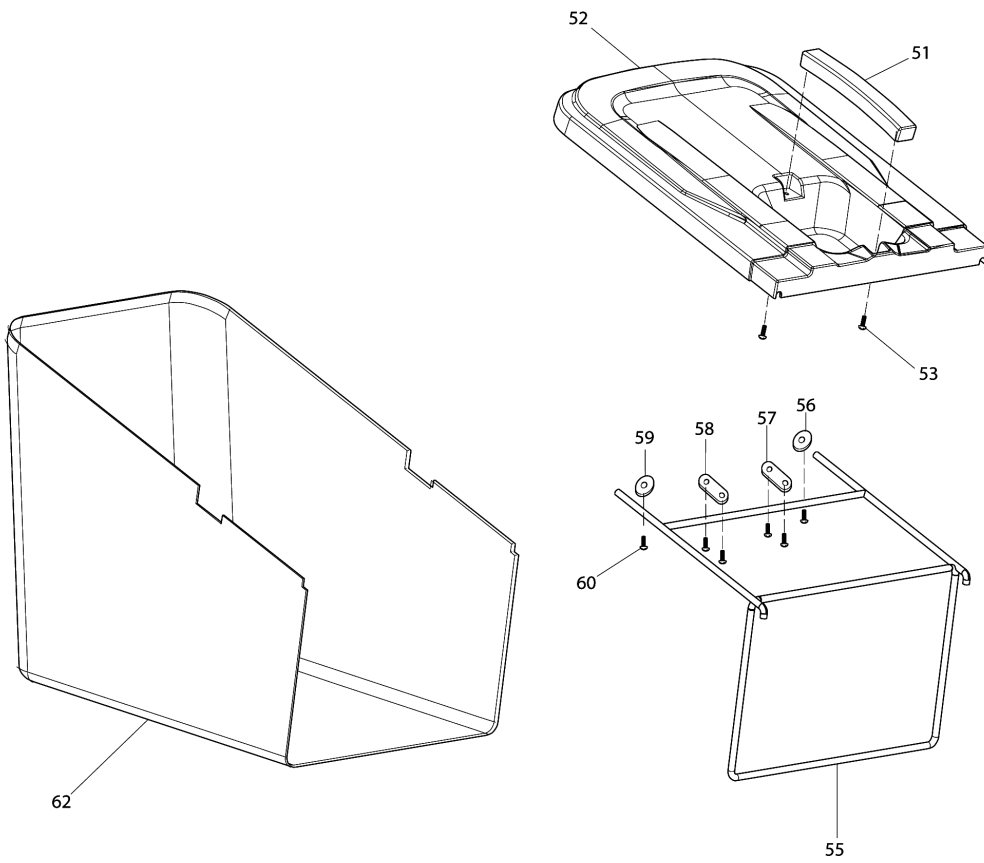

Model No.ELM4610 ELECTRIC LAWN MOWER

Model No.ELM4610 ELECTRIC LAWN MOWER

Model No.ELM4610 ELECTRIC LAWN MOWER

Model No.ELM4610 ELECTRIC LAWN MOWER

Model No.ELM4610 ELECTRIC LAWN MOWER

Item	Parts No.	Description	I/C	Qty	New/Old	Opt. 1	Opt. 2	Note
001	671001622	SWITCH LEVER		1				
002	671002033	PAN.HEAD SCREW M4X8		1				
003	DA00001023	SWITCH LEVER END CAP RIGHT		1				
004	671011124	TENSION SPRING		1				
005	DA00000816	TAPPING SCREW ST3X10		1				
006	DA00001047	SWITCH LEVER END CAP LEFT SIDE		1				
007	671011124	TENSION SPRING		1				
008	DA00000816	TAPPING SCREW ST3X10		1				
009	671002033	PAN.HEAD SCREW M4X8		1				
010	671001616	UPPER HANDLE BAR		1				
011	DA00000985	SWITCH BOX RIGHT		1				
012	671425002	SWITCH LINK BUTTON		1				
013	671011079	COMPRESSION SPRING		1				
014	671010040	SWITCH		1				
015	DA00000842	INDICATOR LENZ		1				
016	DA00000813	POWER SUPPLY INDICATOR LED		1				
017	DA00000826	SELF-TAPPING SCREW ST4X12		2				
018	DA00000814	CORD CLAMP		1				
019	DA00000818	GROMMET		1				
020	671001073	POWER SUPPLY CORD 1.0-2		1				
021	DA00000984	SWITCH BOX LEFT		1				
022	DA00000603	TAPPING SCREW ST4X16		4				
023	DA00001048	POWER SUPPLY PLUG UNIT		1				
024	671451001	PRESSING PLATE OF SWITCH BOX		1				
025	DA00000603	TAPPING SCREW ST4X16		2				
026	671570020	SWITCH LEVER BOX RIGHT		1				
027	671570010	SWITCH LEVER BOX LEFT		1				
028	DA00000603	TAPPING SCREW ST4X16		2				
029	671611001	CABLE CLIP		1				
030	DA00000563	HEXAGON NUT M8		1				
031	DA00000564	KNOB		1				
032	DA00000924	PLASTIC SADDLE WASHER 8		1				
033	DA00000569	SADDLE HEAD BOLT M8X58		1				
034	DA00000826	SELF-TAPPING SCREW ST4X12		1				
035	671479001	POWER SUPPLY CORD HANGER		1				
036	671800102	CORD HANGER STOPPER RING		1				
037	DA00000569	SADDLE HEAD BOLT M8X58		1				
038	DA00000924	PLASTIC SADDLE WASHER 8		1				
039	DA00000564	KNOB		1				
040	DA00000563	HEXAGON NUT M8		1				
041	671001619	LOWER HANDLE BAR		1				
042	671611001	CABLE CLIP		1				