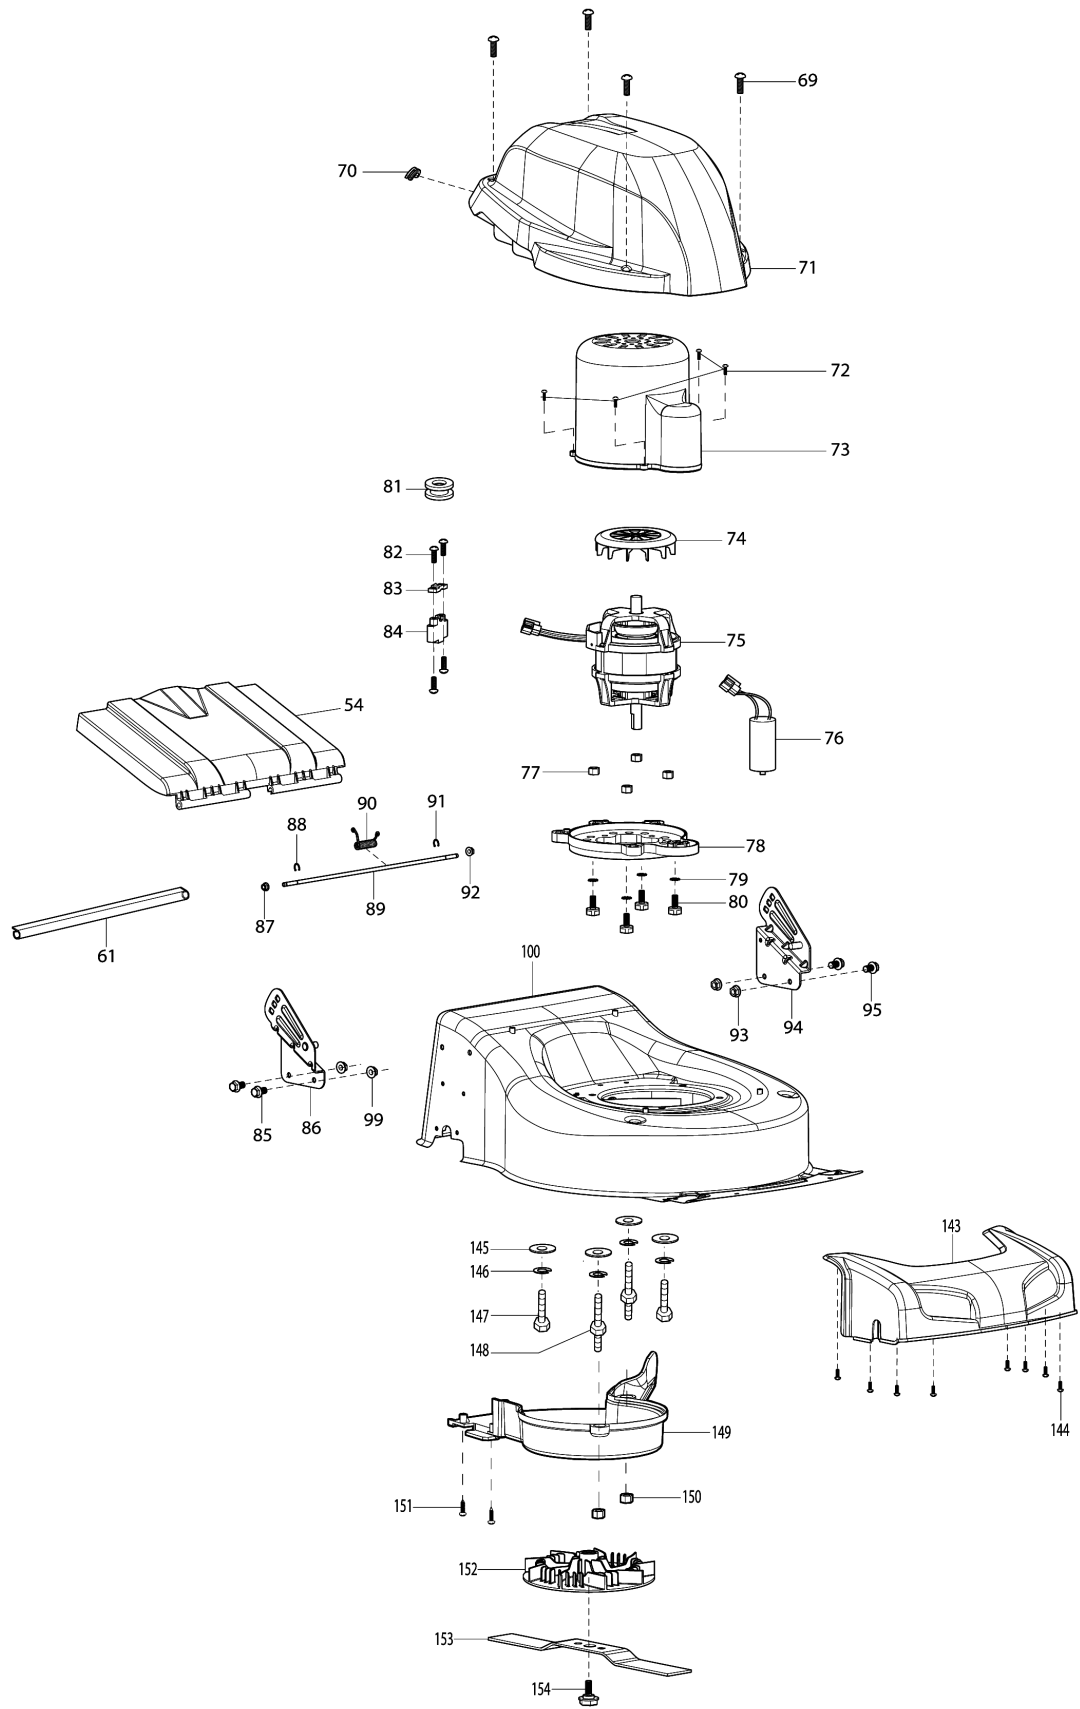

Model No.ELM4610 ELECTRIC LAWN MOWER