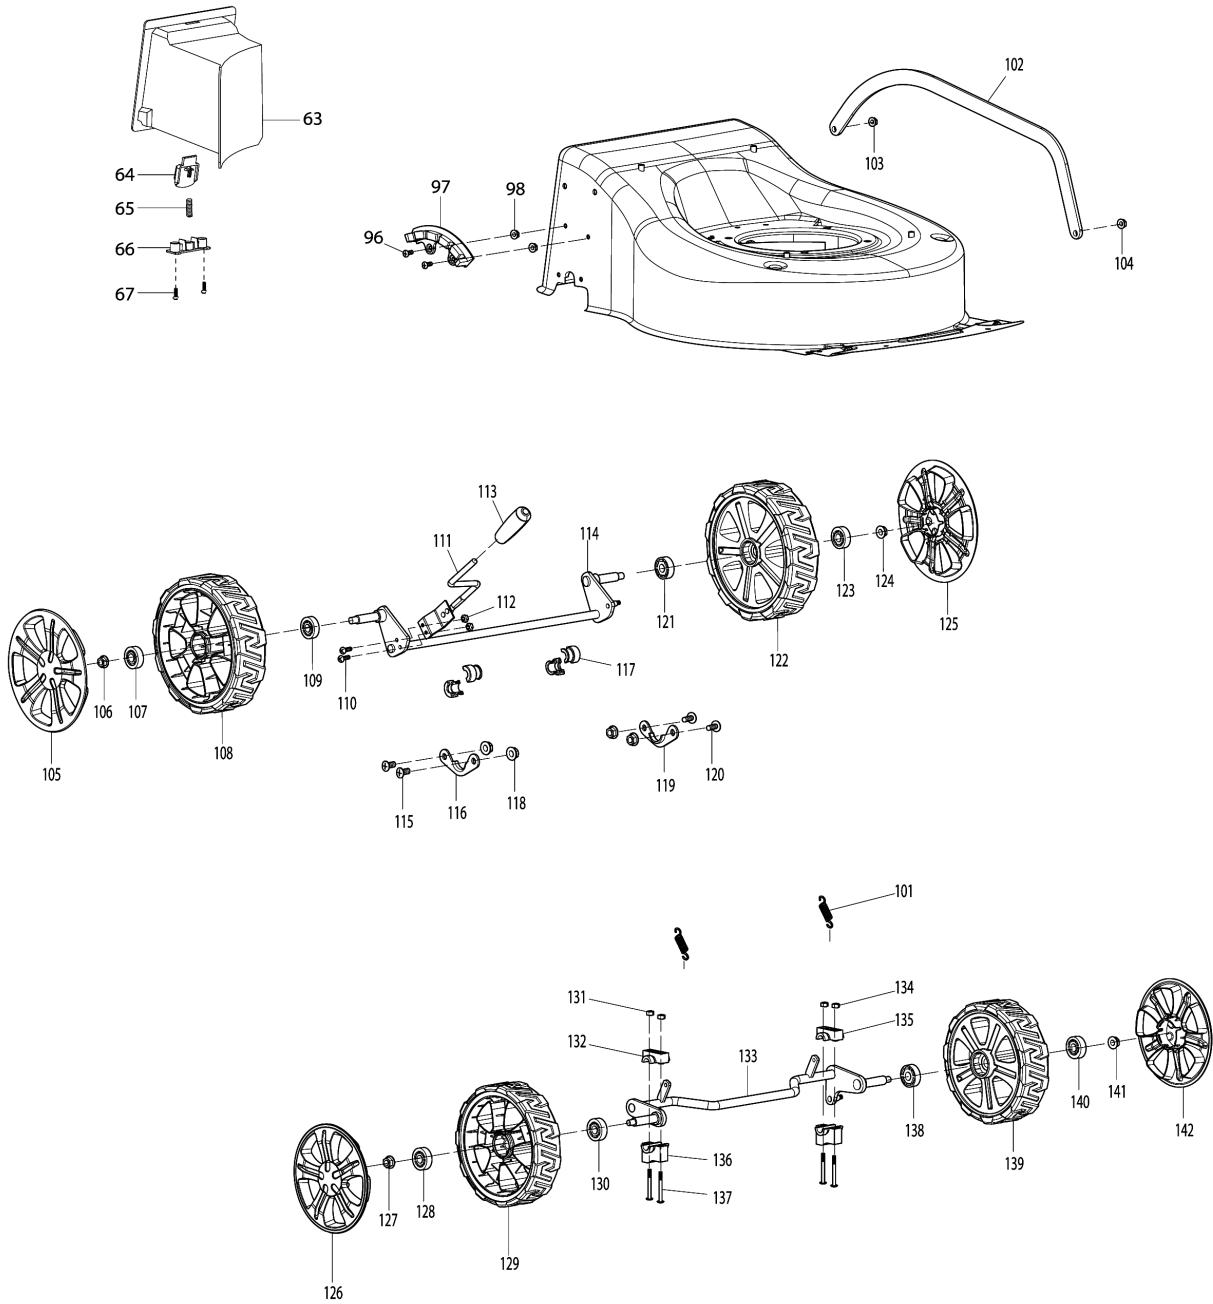

Model No.ELM4610 ELECTRIC LAWN MOWER

Model No.ELM4610 ELECTRIC LAWN MOWER

Model No.ELM4610 ELECTRIC LAWN MOWER

Model No.ELM4610 ELECTRIC LAWN MOWER

Model No.ELM4610 ELECTRIC LAWN MOWER

Item	Parts No.	Description	I/C	Qty	New/Old	Opt. 1	Opt. 2	Note
001	671001622	SWITCH LEVER		1				
002	671002033	PAN.HEAD SCREW M4X8		1				
003	DA00001023	SWITCH LEVER END CAP RIGHT		1				
004	671011124	TENSION SPRING		1				
005	DA00000816	TAPPING SCREW ST3X10		1				
006	DA00001047	SWITCH LEVER END CAP LEFT SIDE		1				
007	671011124	TENSION SPRING		1				
008	DA00000816	TAPPING SCREW ST3X10		1				
009	671002033	PAN.HEAD SCREW M4X8		1				
010	671001616	UPPER HANDLE BAR		1				
011	DA00000985	SWITCH BOX RIGHT		1				
012	671425002	SWITCH LINK BUTTON		1				
013	671011079	COMPRESSION SPRING		1				
014	671010040	SWITCH		1				
015	DA00000842	INDICATOR LENZ		1				
016	DA00000813	POWER SUPPLY INDICATOR LED		1				
017	DA00000826	SELF-TAPPING SCREW ST4X12		2				
018	DA00000814	CORD CLAMP		1				
019	DA00000818	GROMMET		1				
020	671001073	POWER SUPPLY CORD 1.0-2		1				
021	DA00000984	SWITCH BOX LEFT		1				
022	DA00000603	TAPPING SCREW ST4X16		4				
023	DA00001048	POWER SUPPLY PLUG UNIT		1				
024	671451001	PRESSING PLATE OF SWITCH BOX		1				
025	DA00000603	TAPPING SCREW ST4X16		2				
026	671570020	SWITCH LEVER BOX RIGHT		1				
027	671570010	SWITCH LEVER BOX LEFT		1				
028	DA00000603	TAPPING SCREW ST4X16		2				
029	671611001	CABLE CLIP		1				
030	DA00000563	HEXAGON NUT M8		1				
031	DA00000564	KNOB		1				
032	DA00000924	PLASTIC SADDLE WASHER 8		1				
033	DA00000569	SADDLE HEAD BOLT M8X58		1				
034	DA00000826	SELF-TAPPING SCREW ST4X12		1				
035	671479001	POWER SUPPLY CORD HANGER		1				
036	671800102	CORD HANGER STOPPER RING		1				
037	DA00000569	SADDLE HEAD BOLT M8X58		1				
038	DA00000924	PLASTIC SADDLE WASHER 8		1				
039	DA00000564	KNOB		1				
040	DA00000563	HEXAGON NUT M8		1				
041	671001619	LOWER HANDLE BAR		1				
042	671611001	CABLE CLIP		1				