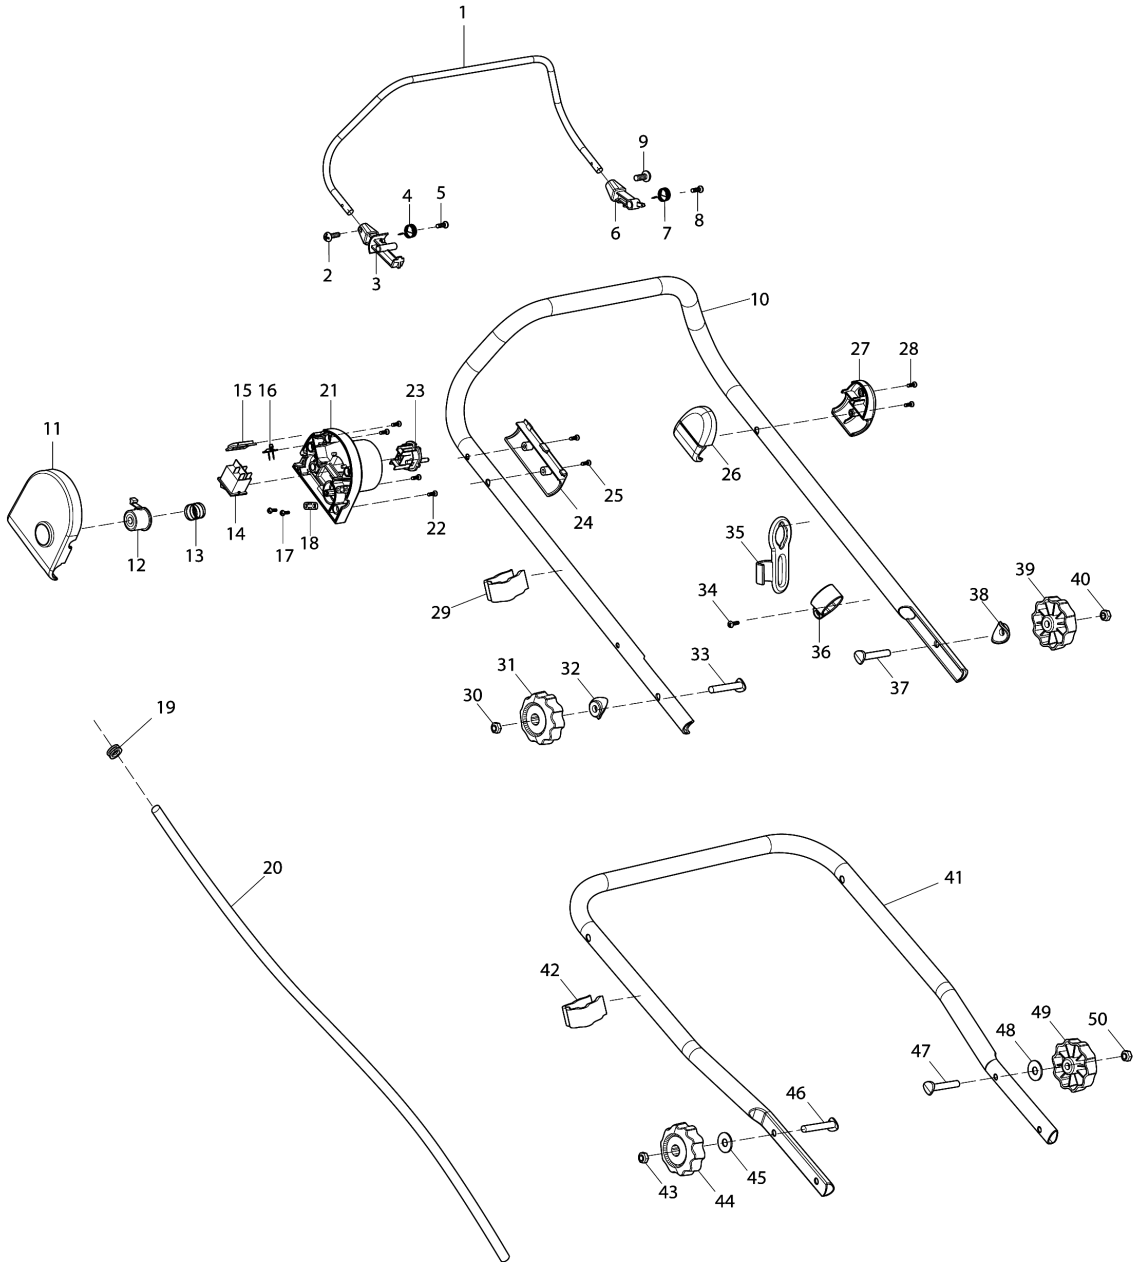

Model No.ELM4610 ELECTRIC LAWN MOWER