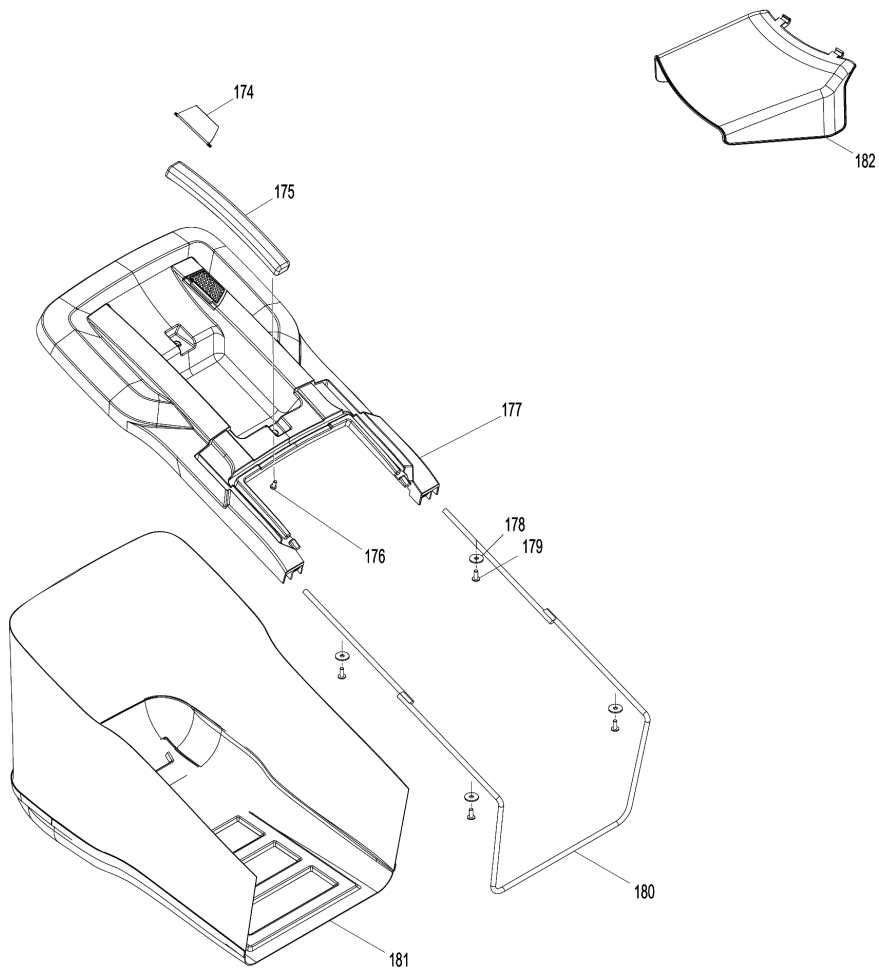

Model No.ELM4613 460MM LAWN MOWER

Model No.ELM4613 460MM LAWN MOWER

Item	Parts No.	Description	I/C	Qty	New/Old	Opt. 1	Opt. 2	Note
001	DA00001089	CLUTCH LEVER FOR SELF DRIVING		1				
002	671001313	CLUTCH WIRE UPPER SIDE		1				
003	671657001	WIRE JOINT		1				
004	671001852	SWITCH LEVER		1				
005	671001713	UPPER HANDLE BAR		1				
006	DA00000852	CLUTCH LEVER HUNGER RIGHT		1				
007	DA00001030	PLASTIC SADDLE WASHER 5		2				
008	DA00000326	TAPPING SCREW ST5X16		2				
009	DA00000854	CLUTCH LEVER HUNGER LEFT		1				
010	DA00000845	SWITCH BOX RIGHT		1				
011	671425003	SWITCH LINK BUTTON		1				
012	671011079	COMPRESSION SPRING		1				
013	DA00000816	TAPPING SCREW ST3X10		1				
014	671011124	TENSION SPRING		1				
015	DA00000820	TAPPING SCREW ST4X10		1				
016	671072001	SWITCH LEVER END CAP RIGHT		1				
017	671010040	SWITCH		1				
018	DA00000813	POWER SUPPLY INDICATOR LED		1				
019	DA00000842	INDICATOR LENZ		1				
020	DA00000826	SELF-TAPPING SCREW ST4X12		2				
021	DA00001053	CORD CLAMP		1				
022	DA00000818	GROMMET		1				
023	DA00000841	POWER SUPPLY CORD 1.0-2		1				
024	DA00000826	SELF-TAPPING SCREW ST4X12		1				
027	671077001	SWITCH BOX LEFT		1				
028	671803001	CORD GUARD		1				
029	671010570	POWER SUPPLY CORD		1				
030	DA00000603	TAPPING SCREW ST4X16		4				
031	671451001	PRESSING PLATE OF SWITCH BOX		1				
032	DA00000603	TAPPING SCREW ST4X16		2				
033	671084001	SWITCH LEVER BOX RIGHT		1				
034	DA00000817	SWITCH LEVER END CAP LEFT SIDE		1				
035	DA00000820	TAPPING SCREW ST4X10		1				
036	671011124	TENSION SPRING		1				
037	DA00000816	TAPPING SCREW ST3X10		1				
038	671083001	SWITCH LEVER BOX LEFT		1				
039	DA00000603	TAPPING SCREW ST4X16		2				
040	DA00000577	HEX.FLANGE BOLT M6X35		1				
041	DA00000573	OUTER WIRE STOPPER		1				
042	DA00000574	FLAT WASHER 6		1				
043	DA00000575	HEX.CAP NUT M6		1				
044	DA00000851	DRIVING CLUTCH WIRE LOWER SIDE		1				

Please order the parts with part number.

Print Date 19/10/2023