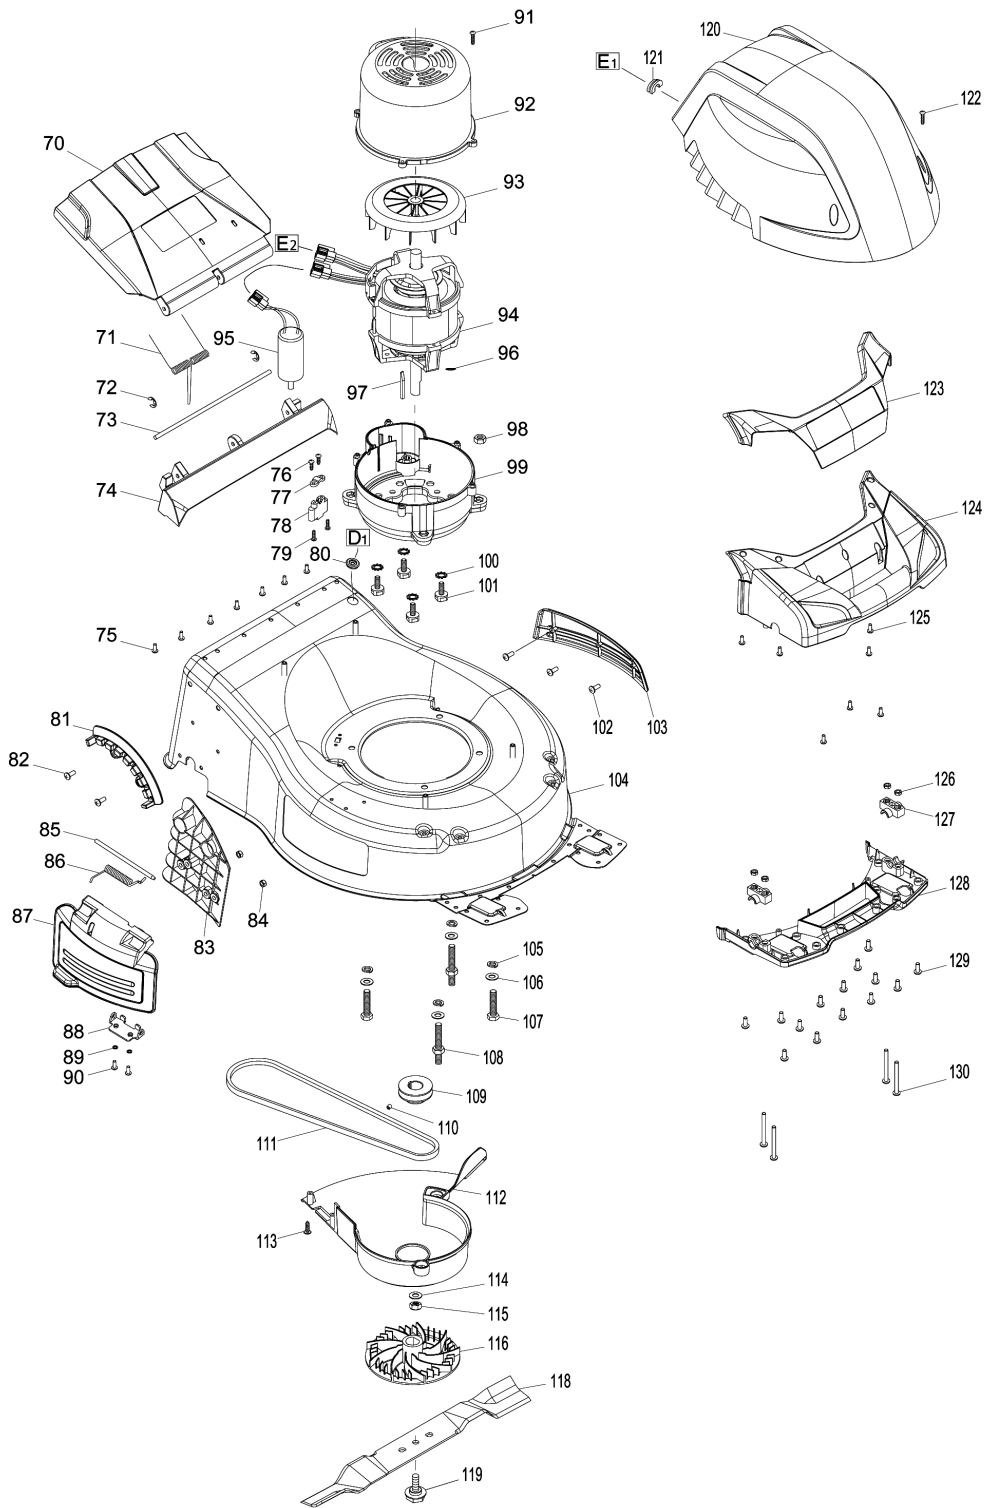

Model No.ELM4613 460MM LAWN MOWER

Model No.ELM4613 460MM LAWN MOWER

Model No.ELM4613 460MM LAWN MOWER

Model No.ELM4613 460MM LAWN MOWER

Item	Parts No.	Description	I/C	Qty	New/Old	Opt. 1	Opt. 2	Note
001	DA00001089	CLUTCH LEVER FOR SELF DRIVING		1				
002	671001313	CLUTCH WIRE UPPER SIDE		1				
003	671657001	WIRE JOINT		1				
004	671001852	SWITCH LEVER		1				
005	671001713	UPPER HANDLE BAR		1				
006	DA00000852	CLUTCH LEVER HUNGER RIGHT		1				
007	DA00001030	PLASTIC SADDLE WASHER 5		2				
008	DA00000326	TAPPING SCREW ST5X16		2				
009	DA00000854	CLUTCH LEVER HUNGER LEFT		1				
010	DA00000845	SWITCH BOX RIGHT		1				
011	671425003	SWITCH LINK BUTTON		1				
012	671011079	COMPRESSION SPRING		1				
013	DA00000816	TAPPING SCREW ST3X10		1				
014	671011124	TENSION SPRING		1				
015	DA00000820	TAPPING SCREW ST4X10		1				
016	671072001	SWITCH LEVER END CAP RIGHT		1				
017	671010040	SWITCH		1				
018	DA00000813	POWER SUPPLY INDICATOR LED		1				
019	DA00000842	INDICATOR LENZ		1				
020	DA00000826	SELF-TAPPING SCREW ST4X12		2				
021	DA00001053	CORD CLAMP		1				
022	DA00000818	GROMMET		1				
023	DA00000841	POWER SUPPLY CORD 1.0-2		1				
024	DA00000826	SELF-TAPPING SCREW ST4X12		1				
027	671077001	SWITCH BOX LEFT		1				
028	671803001	CORD GUARD		1				
029	671010570	POWER SUPPLY CORD		1				
030	DA00000603	TAPPING SCREW ST4X16		4				
031	671451001	PRESSING PLATE OF SWITCH BOX		1				
032	DA00000603	TAPPING SCREW ST4X16		2				
033	671084001	SWITCH LEVER BOX RIGHT		1				
034	DA00000817	SWITCH LEVER END CAP LEFT SIDE		1				
035	DA00000820	TAPPING SCREW ST4X10		1				
036	671011124	TENSION SPRING		1				
037	DA00000816	TAPPING SCREW ST3X10		1				
038	671083001	SWITCH LEVER BOX LEFT		1				
039	DA00000603	TAPPING SCREW ST4X16		2				
040	DA00000577	HEX.FLANGE BOLT M6X35		1				
041	DA00000573	OUTER WIRE STOPPER		1				
042	DA00000574	FLAT WASHER 6		1				
043	DA00000575	HEX.CAP NUT M6		1				
044	DA00000851	DRIVING CLUTCH WIRE LOWER SIDE		1				