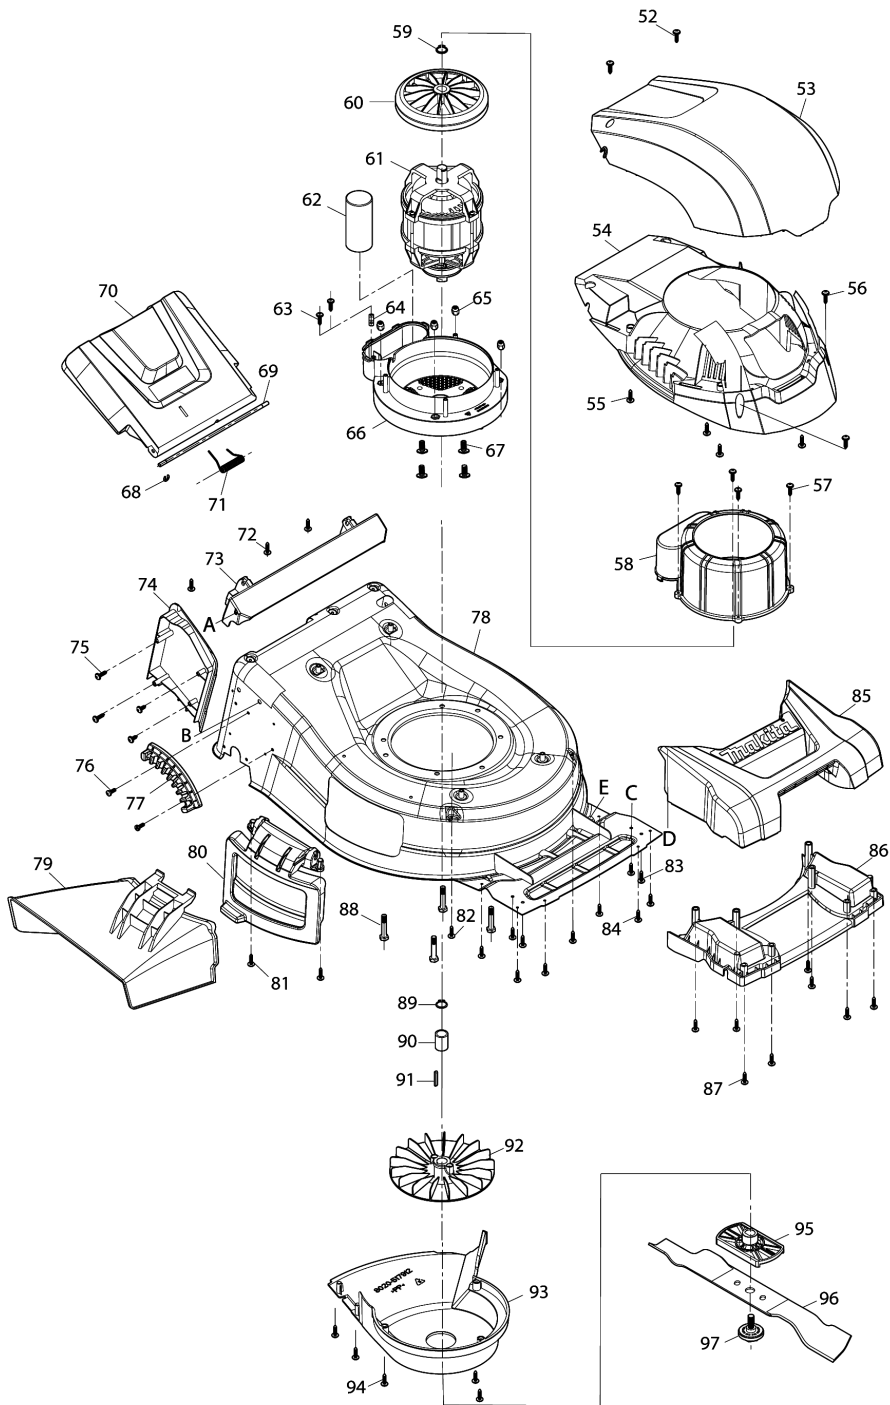

# Model No.ELM4620 460MM ELECTRIC LAWN MOWER

Model No.ELM4620 460MM ELECTRIC LAWN MOWER

Item	Parts No.	Description	I/C	Qty	New/Old	Opt. 1	Opt. 2	Note
001	YA00001159	UPPER HANDLE BAR ASSY		1				
D10		INC. 2						
002	YA00001185	SPONGE GRIP		1				
003	YA00001160	SWITCH LEVER		1				
004	YA00000765	SWITCH BOX RIGHT		1				
005	YA00000766	SWITCH LINK BUTTON		1				
006	YA00000767	COMPRESSION SPRING 16.8		1				
007	YA00000768	SWITCH LEVER END CAP RIGHT		1				
008	652024721	SELF DRILLING SCREW 3.5X10		1				
009	YA00000769	SWITCH TORSION SPRING 21		1				
010	YA00000778	SELF TAPPING SCREW ST4X16		2				
011	YA00000780	CORD CLAMP		1				
012	YA00001038	POWER SUPPLY CORD ASSY		1				
013	YA00000778	SELF TAPPING SCREW ST4X16		2				
014	YA00000780	CORD CLAMP		1				
015	YA00000773	POWER SUPPLY CORD ASSY (EURO)		1				
016	YA00000781	INDICATOR LENZ		1				
017	652023811	CABLE HANGER		1				
018	YA00000772	SWITCH		1				
019	YA00000782	SWITCH BOX LEFT		1				
020	YA00000778	SELF TAPPING SCREW ST4X16		6				
021	652023795	SPRING BOX RIGHT		1				
022	YA00000737	TORSION SPRING		1				
023	652024721	SELF DRILLING SCREW 3.5X10		1				
024	652023794	SWITCH LEVER END LEFT		1				
025	652023793	SPRING BOX LEFT		1				
026	YA00000778	SELF TAPPING SCREW ST4X16		1				
027	YA00000785	SELF TAPPING SCREW ST4X25		1				
028	YA00000921	CABLE CLIP		1				
029	YA00000960	SELF TAPPING SCREW ST3X12		4				
030	YA00000961	ANGLE ADJUSTMENT JOINT UPPER		2				
031	YA00000975	TENSION LEVER ASSY		2				
033	YA00001046	LOWER HANDLE BAR		1				
034	YA00000976	CONICAL SPRING		2				
035	YA00000977	ANGLE ADJUSTMENT JOINT LOWER		2				
036	YA00000960	SELF TAPPING SCREW ST3X12		4				
037	YA00000802	HEX.FRANGE CAP NUT M6		2				
038	YA00000970	CABLE GUIDE RING		1				
039	YA00000971	RUBBER SHEET		1				
040	YA00000971	RUBBER SHEET		1				
041	YA00000972	CABLE GUIDE CLAMP		1				