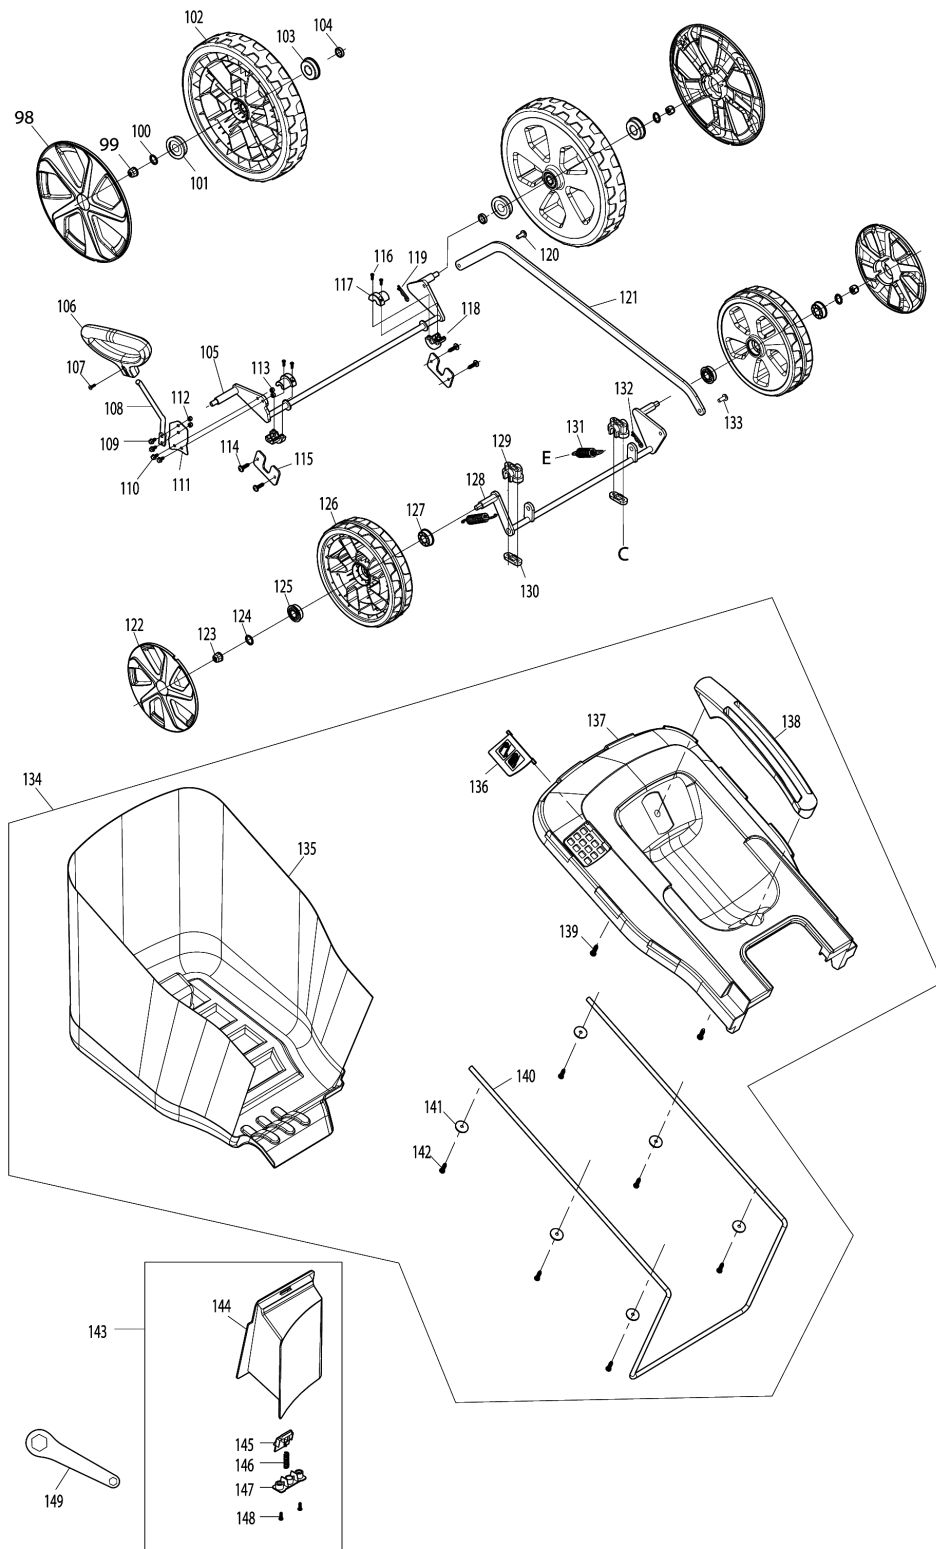

# Model No.ELM4620 460MM ELECTRIC LAWN MOWER

Model No.ELM4620 460MM ELECTRIC LAWN MOWER

Item	Parts No.	Description	I/C	Qty	New/Old	Opt. 1	Opt. 2	Note
001	YA00001159	UPPER HANDLE BAR ASSY		1				
D10		INC. 2						
002	YA00001185	SPONGE GRIP		1				
003	YA00001160	SWITCH LEVER		1				
004	YA00000765	SWITCH BOX RIGHT		1				
005	YA00000766	SWITCH LINK BUTTON		1				
006	YA00000767	COMPRESSION SPRING 16.8		1				
007	YA00000768	SWITCH LEVER END CAP RIGHT		1				
008	652024721	SELF DRILLING SCREW 3.5X10		1				
009	YA00000769	SWITCH TORSION SPRING 21		1				
010	YA00000778	SELF TAPPING SCREW ST4X16		2				
011	YA00000780	CORD CLAMP		1				
012	YA00001038	POWER SUPPLY CORD ASSY		1				
013	YA00000778	SELF TAPPING SCREW ST4X16		2				
014	YA00000780	CORD CLAMP		1				
015	YA00000773	POWER SUPPLY CORD ASSY (EURO)		1				
016	YA00000781	INDICATOR LENZ		1				
017	652023811	CABLE HANGER		1				
018	YA00000772	SWITCH		1				
019	YA00000782	SWITCH BOX LEFT		1				
020	YA00000778	SELF TAPPING SCREW ST4X16		6				
021	652023795	SPRING BOX RIGHT		1				
022	YA00000737	TORSION SPRING		1				
023	652024721	SELF DRILLING SCREW 3.5X10		1				
024	652023794	SWITCH LEVER END LEFT		1				
025	652023793	SPRING BOX LEFT		1				
026	YA00000778	SELF TAPPING SCREW ST4X16		1				
027	YA00000785	SELF TAPPING SCREW ST4X25		1				
028	YA00000921	CABLE CLIP		1				
029	YA00000960	SELF TAPPING SCREW ST3X12		4				
030	YA00000961	ANGLE ADJUSTMENT JOINT UPPER		2				
031	YA00000975	TENSION LEVER ASSY		2				
033	YA00001046	LOWER HANDLE BAR		1				
034	YA00000976	CONICAL SPRING		2				
035	YA00000977	ANGLE ADJUSTMENT JOINT LOWER		2				
036	YA00000960	SELF TAPPING SCREW ST3X12		4				
037	YA00000802	HEX.FRANGE CAP NUT M6		2				
038	YA00000970	CABLE GUIDE RING		1				
039	YA00000971	RUBBER SHEET		1				
040	YA00000971	RUBBER SHEET		1				
041	YA00000972	CABLE GUIDE CLAMP		1				