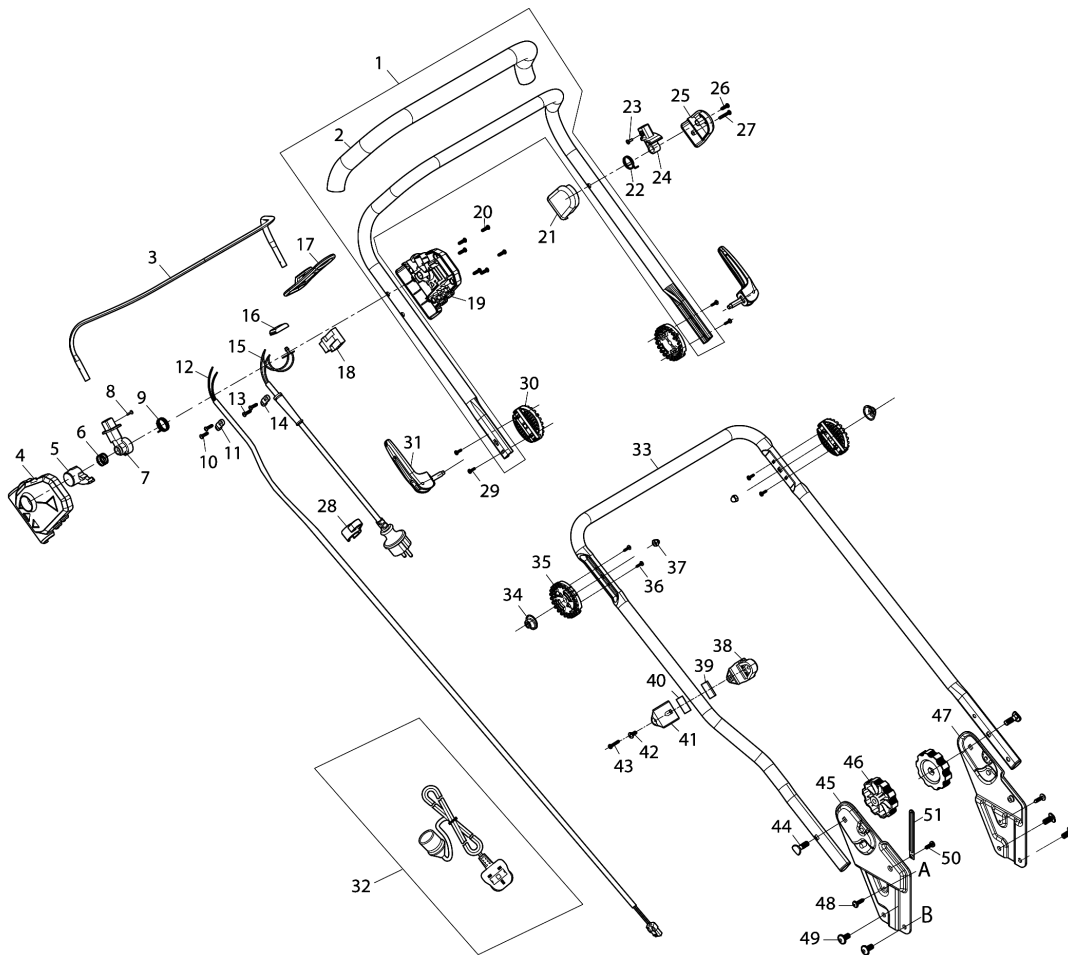

Model No.ELM4620 460MM ELECTRIC LAWN MOWER