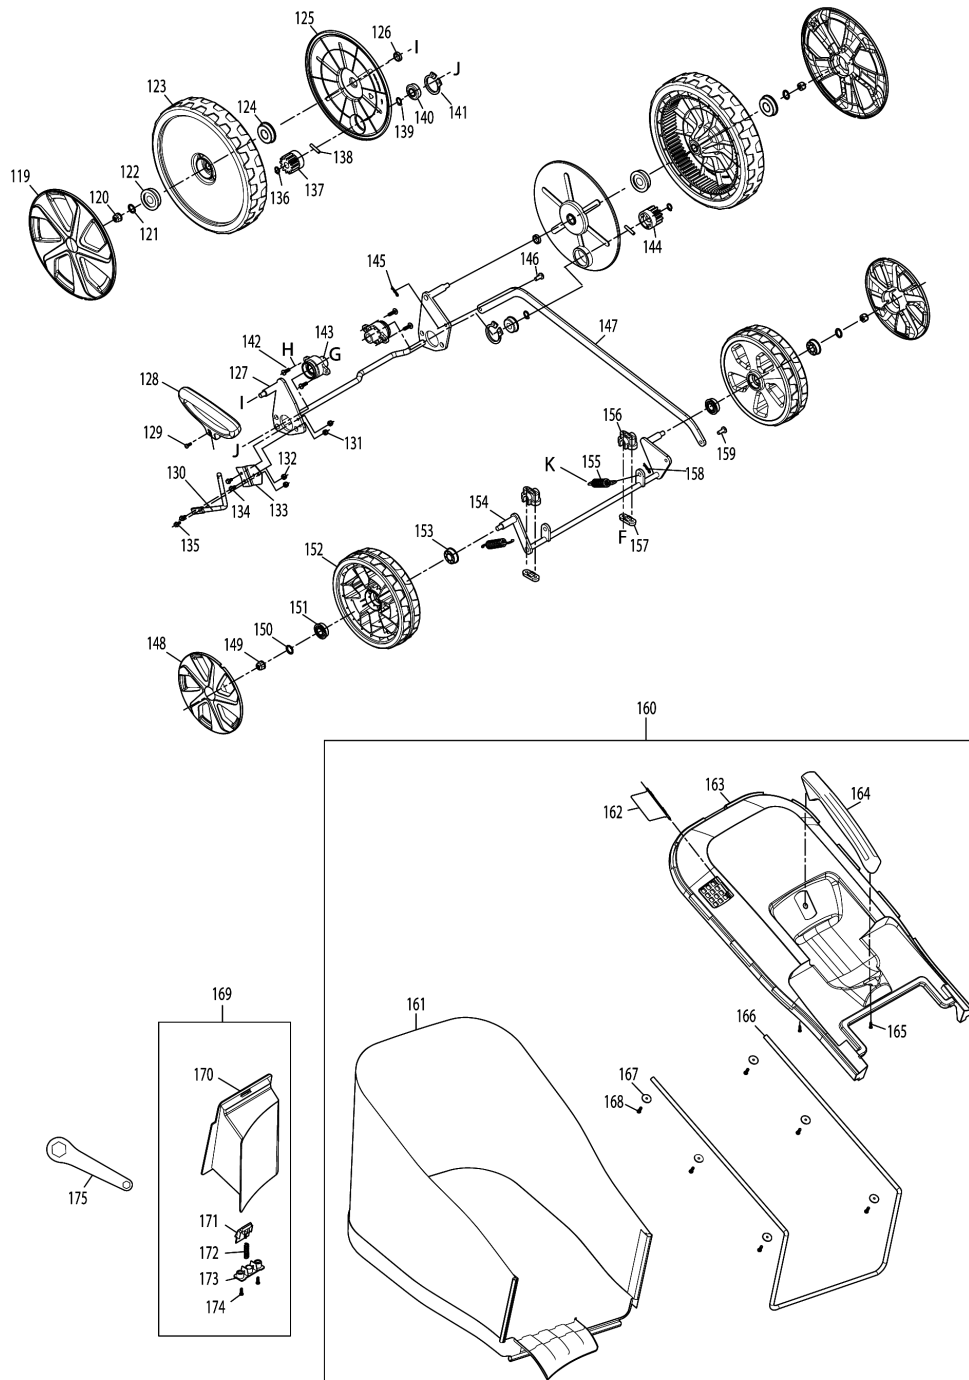

Model No.ELM4621 460MM ELECTRIC LAWN MOWER

Model No.ELM4621 460MM ELECTRIC LAWN MOWER

Model No.ELM4621 460MM ELECTRIC LAWN MOWER

Model No.ELM4621 460MM ELECTRIC LAWN MOWER

Item	Parts No.	Description	I/C	Qty	New/Old	Opt. 1	Opt. 2	Note
001	YA00001108	DRIVE CONTROL LEVER		1				
002	YA00001159	UPPER HANDLE BAR ASSY		1				
D10		INC. 3						
003	YA00001185	SPONGE GRIP		1				
004	YA00001160	SWITCH LEVER		1				
005	YA00000765	SWITCH BOX RIGHT		1				
006	YA00000766	SWITCH LINK BUTTON		1				
007	YA00000767	COMPRESSION SPRING 16.8		1				
008	YA00000768	SWITCH LEVER END CAP RIGHT		1				
009	652024721	SELF DRILLING SCREW 3.5X10		1				
010	YA00000769	SWITCH TORSION SPRING 21		1				
011	YA00000778	SELF TAPPING SCREW ST4X16		2				
012	YA00000780	CORD CLAMP		1				
013	YA00001038	POWER SUPPLY CORD ASSY		1				
014	YA00000778	SELF TAPPING SCREW ST4X16		2				
015	YA00000780	CORD CLAMP		1				
016	YA00000773	POWER SUPPLY CORD ASSY (EURO)		1				
017	YA00000781	INDICATOR LENS		1				
018	YA00000772	SWITCH		1				
019	652023811	CABLE HANGER		1				
020	YA00001105	DRIVE CONTROL LEVER BRACKET R		1	*			
020-1	YA00001105	DRIVE CONTROL LEVER BRACKET R	O	1				
021	YA00001106	PLASTIC SADDLE WASHER 5		2				
022	YA00000820	SELF TAPPING SCREW ST5X16		2				
023	YA00000782	SWITCH BOX LEFT		1				
024	YA00000778	SELF TAPPING SCREW ST4X16		6				
025	YA00001107	DRIVE CONTROL LEVER BRACKET L		1	*			
025-1	YA00001107	DRIVE CONTROL LEVER BRACKET L	O	1				
026	652023795	SPRING BOX RIGHT		1				
027	YA00000737	TORSION SPRING		1				
028	652024721	SELF DRILLING SCREW 3.5X10		1				
029	652023794	SWITCH LEVER END LEFT		1				
030	652023793	SPRING BOX LEFT		1				
031	YA00000778	SELF TAPPING SCREW ST4X16		1				
032	YA00000785	SELF TAPPING SCREW ST4X25		1				
033	YA00001109	HEX. BOLT M6X35		1				
034	YA00001110	OUTER WIRE STOPPER		1				
035	YA00000802	HEX.FRANGE CAP NUT M6		1				
036	YA00000960	SELF TAPPING SCREW ST3X12		4				
037	YA00000961	ANGLE ADJUSTMENT JOINT UPPER		2				