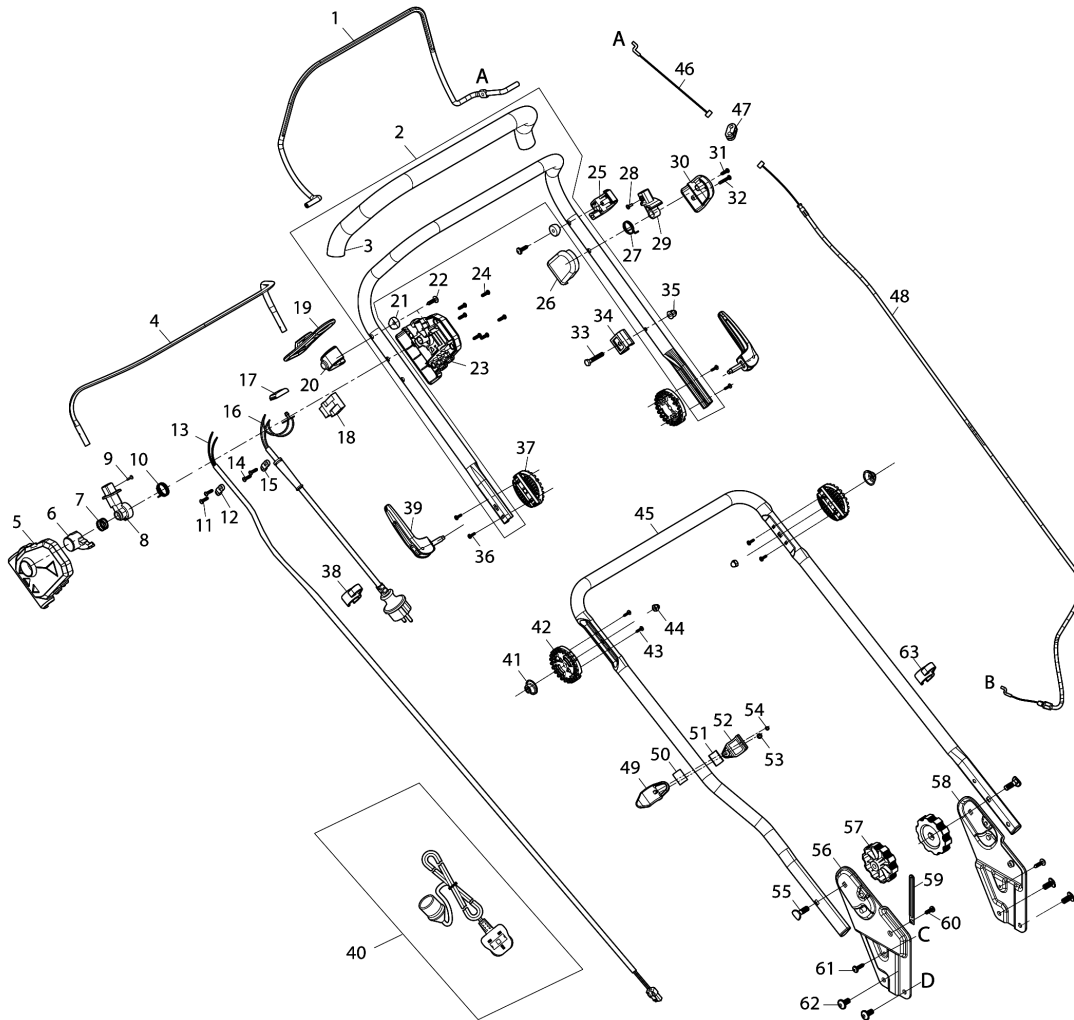

Model No.ELM4621 460MM ELECTRIC LAWN MOWER