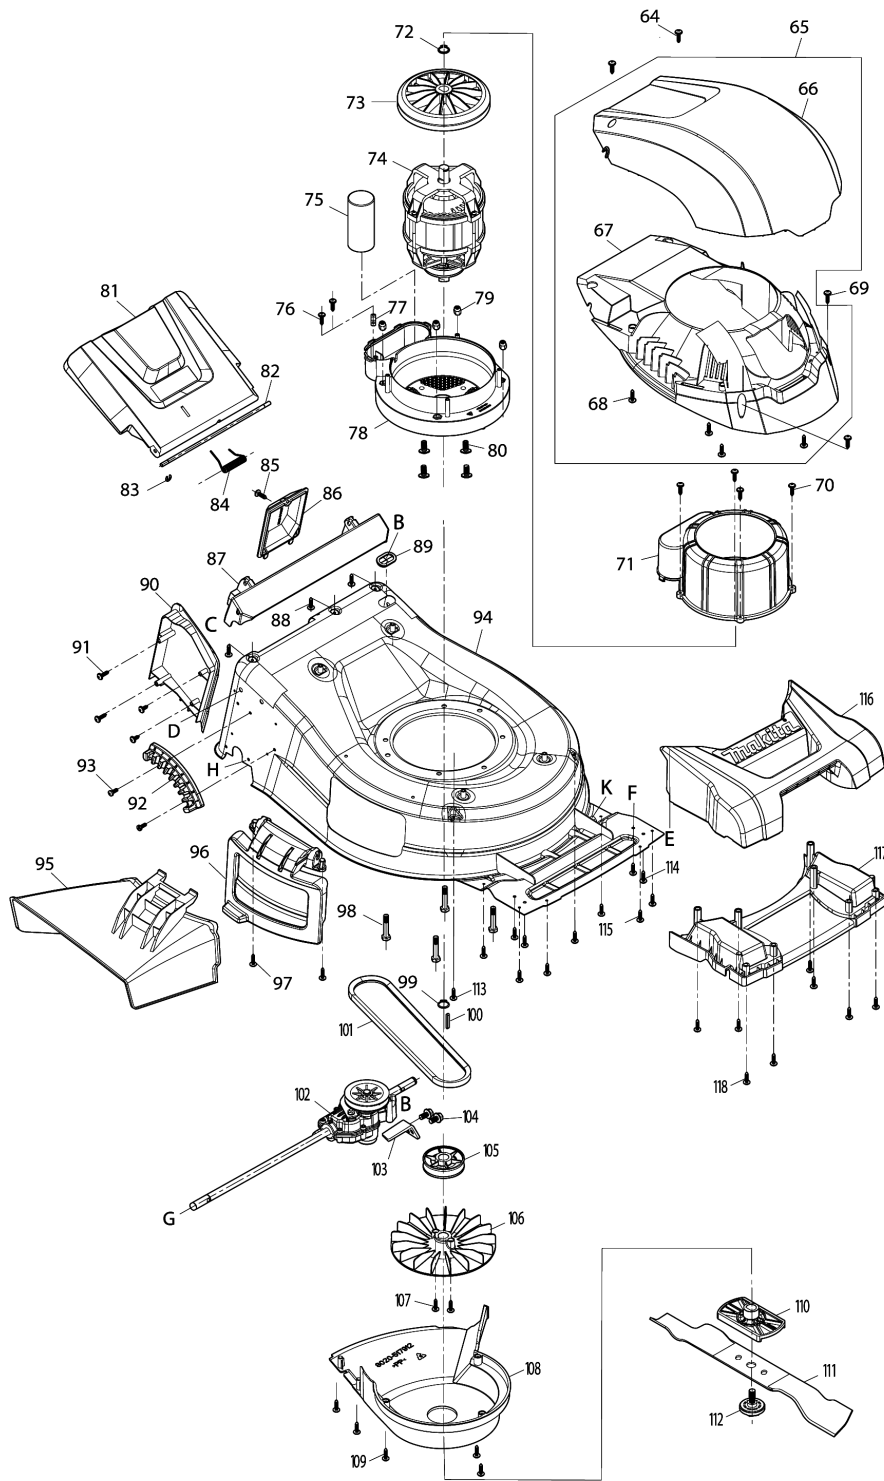

Model No.ELM4621 460MM ELECTRIC LAWN MOWER