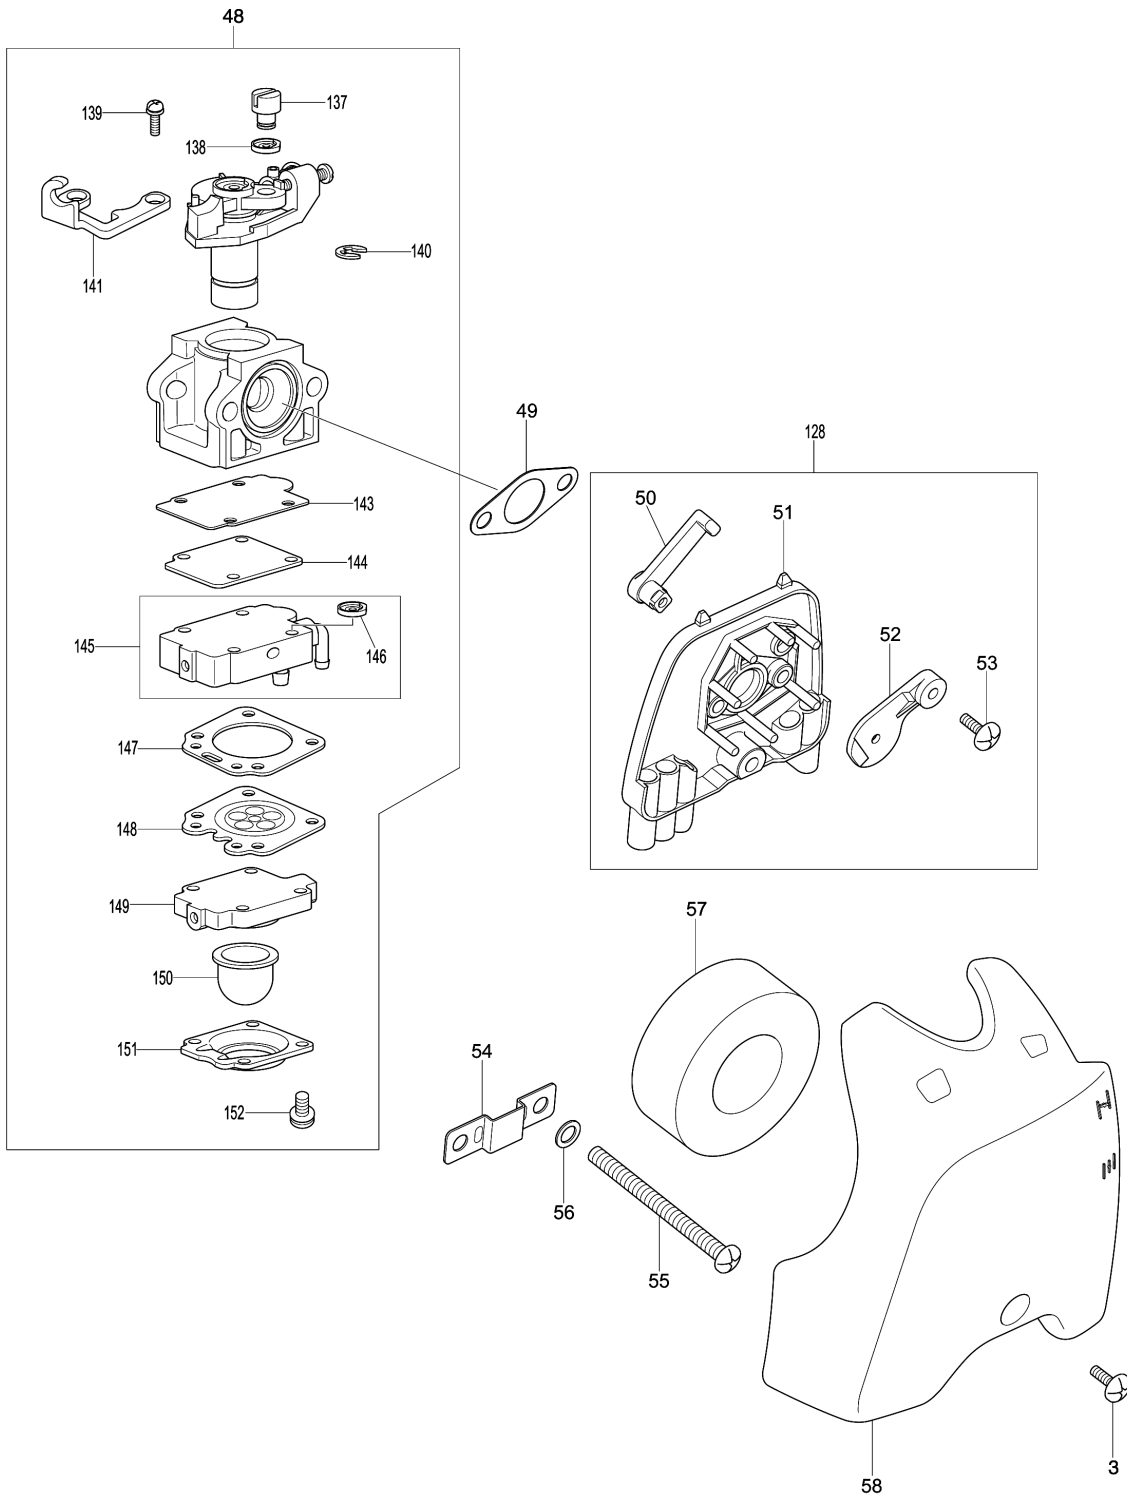

Model No.EM2600U PETROL BRUSHCUTTER