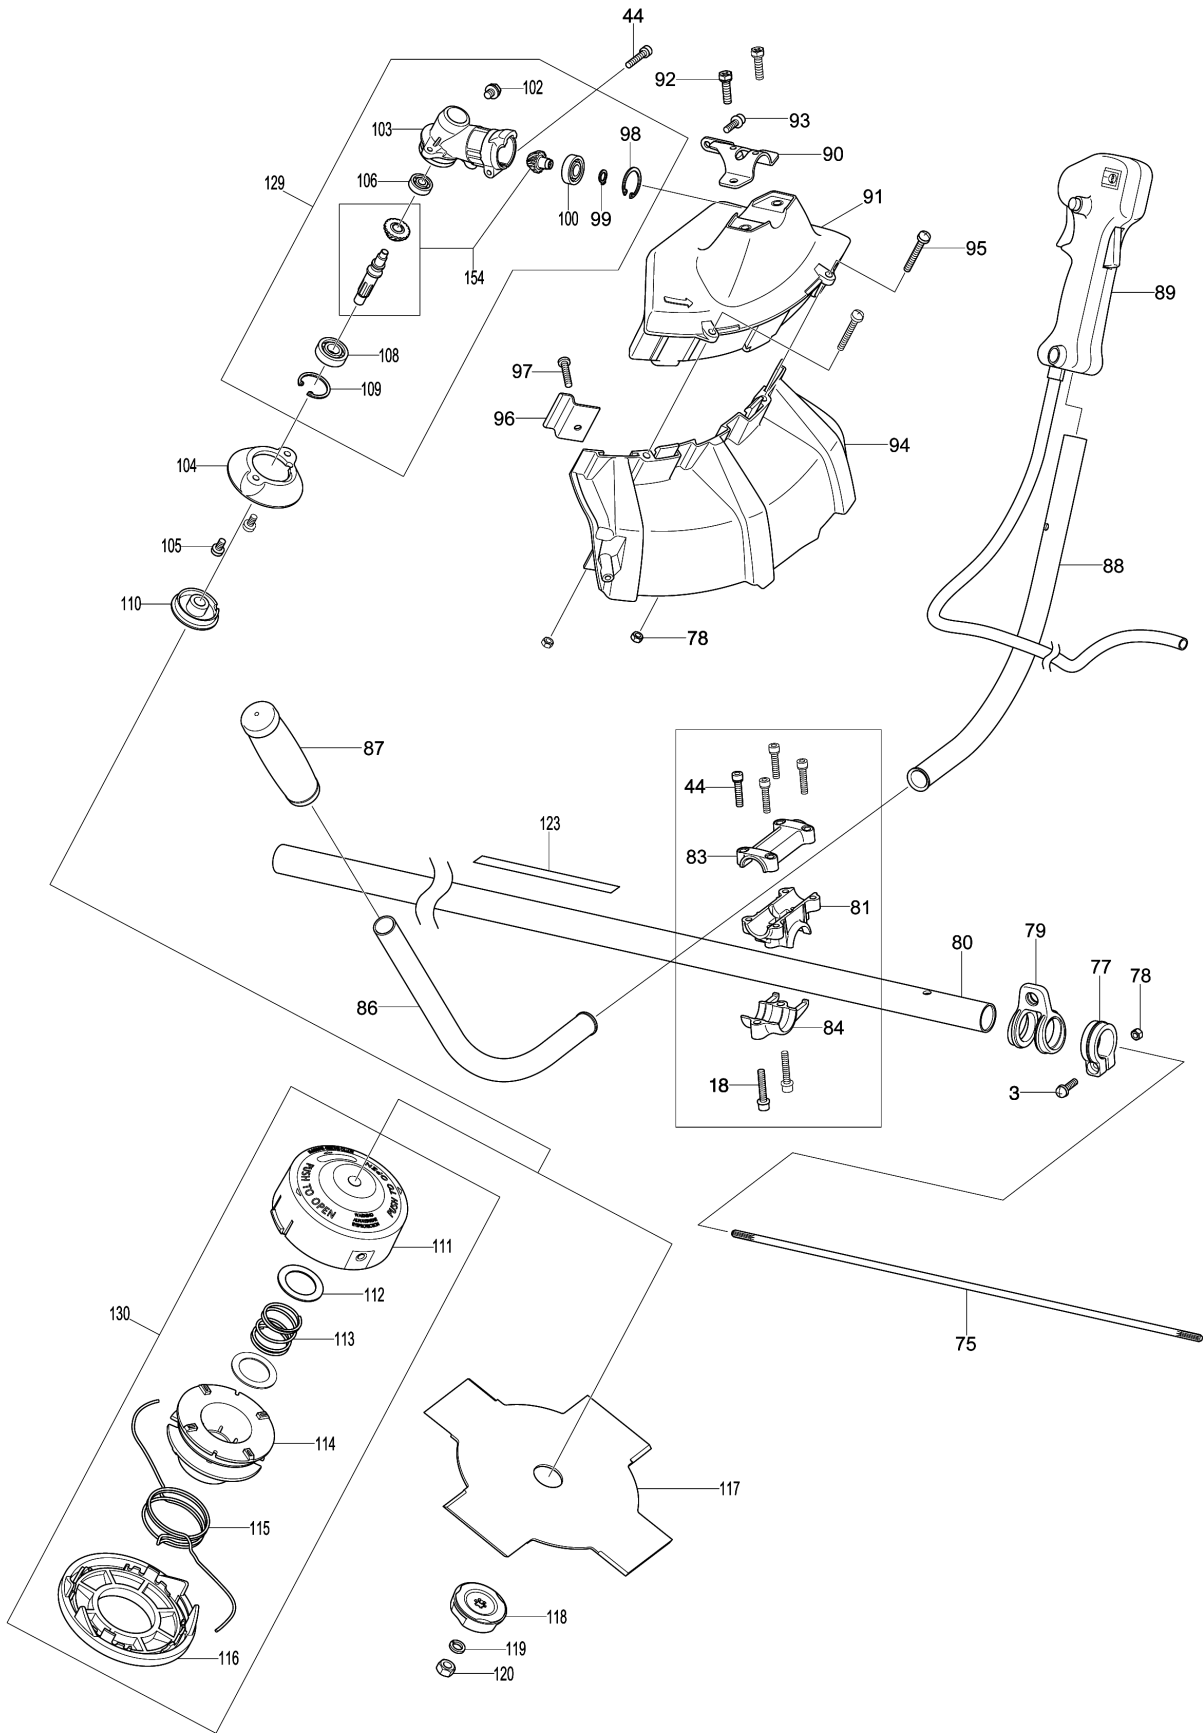

Model No.EM2600U PETROL BRUSHCUTTER

Model No.EM2600U PETROL BRUSHCUTTER

Model No.EM2600U PETROL BRUSHCUTTER

Model No.EM2600U PETROL BRUSHCUTTER

Item	Parts No.	Description	I/C	Qty	New/Old	Opt. 1	Opt. 2	Note
001	DA00000379	STARTER,REWIND ASSY		1				
002	DA00000380	PULLEY		1				
003	DA00000096	SCREW & WASHER ASS'Y		8				
004	DA00000064	OIL SEAL		1				
005	DA00000381	OIL SEAL		1				
006	DA00000382	CRANKCASE1		1				
007	DA00000383	CRANKCASE2		1				
008	DA00000384	BALL BEARING		2				
009	DA00000385	KNOCK		2				
010	DA00000386	CRANKSHAFT COMPL		1				
011	DA00000077	WOODRUFF KEY		1				
012	DA00000387	PISTON		1				
013	DA00000388	RING,PISTON		2				
014	DA00000073	NEEDLE BEARING 8		1				
015	DA00000389	PIN,PISTON		1				
016	DA00000071	CLIP		2				
017	DA00000390	GASKET,CRANKCASE		1				
018	DA00000134	HEX. SOCKET HEAD BOLT M5X30		5				
019	DA00000391	GASKET,CYLINDER		1				
020	DA00000392	CYLINDER		1				
021	DA00000085	SPARK PLUG		1	*			
021-1	168648-5	SPARK PLUG (BPMR7A)	O	1				
022	DA00000080	SOCKET HEAD BOLT M5X20		7				
023	DA00000393	FLYWHEEL COMPL		1				
024	DA00000394	IGNITION COIL ASSY		1				
025	DA00000395	INSULATOR,IGNITION COIL		1				
026	DA00000396	SOCKET HAED BOLT M4		2				
027	DA00000397	NUT,M6		1				
028	DA00000398	WASHER		2				
029	DA00000399	CLUTCH ASS'Y		1				
030	DA00000400	WASHER		2				
031	DA00000401	BOLT,CLUTCH		2				
032	DA00000402	DRUM,CLUTCH COMPL		1				
033	DA00000403	CLUTCH CASE		1				
034	DA00000092	OUTER SNAP RING		1				
035	DA00000405	BUFFER RUBBER		1				
036	DA00000406	PIPE HOLDER		1				
037	DA00000407	PIPE HOLDER		1				
038	DA00000408	BUFFER RUBBER		1				
039	DA00000409	BUFFER RUBBER		1				
040	DA00000410	SOCKET HEAD BOLT M5X12(SW)		1				
041	DA00000411	GASKET,INSULATOR		1				
042	DA00000412	INSULATOR		1				
043	DA00000413	WIRE COMPL		1				