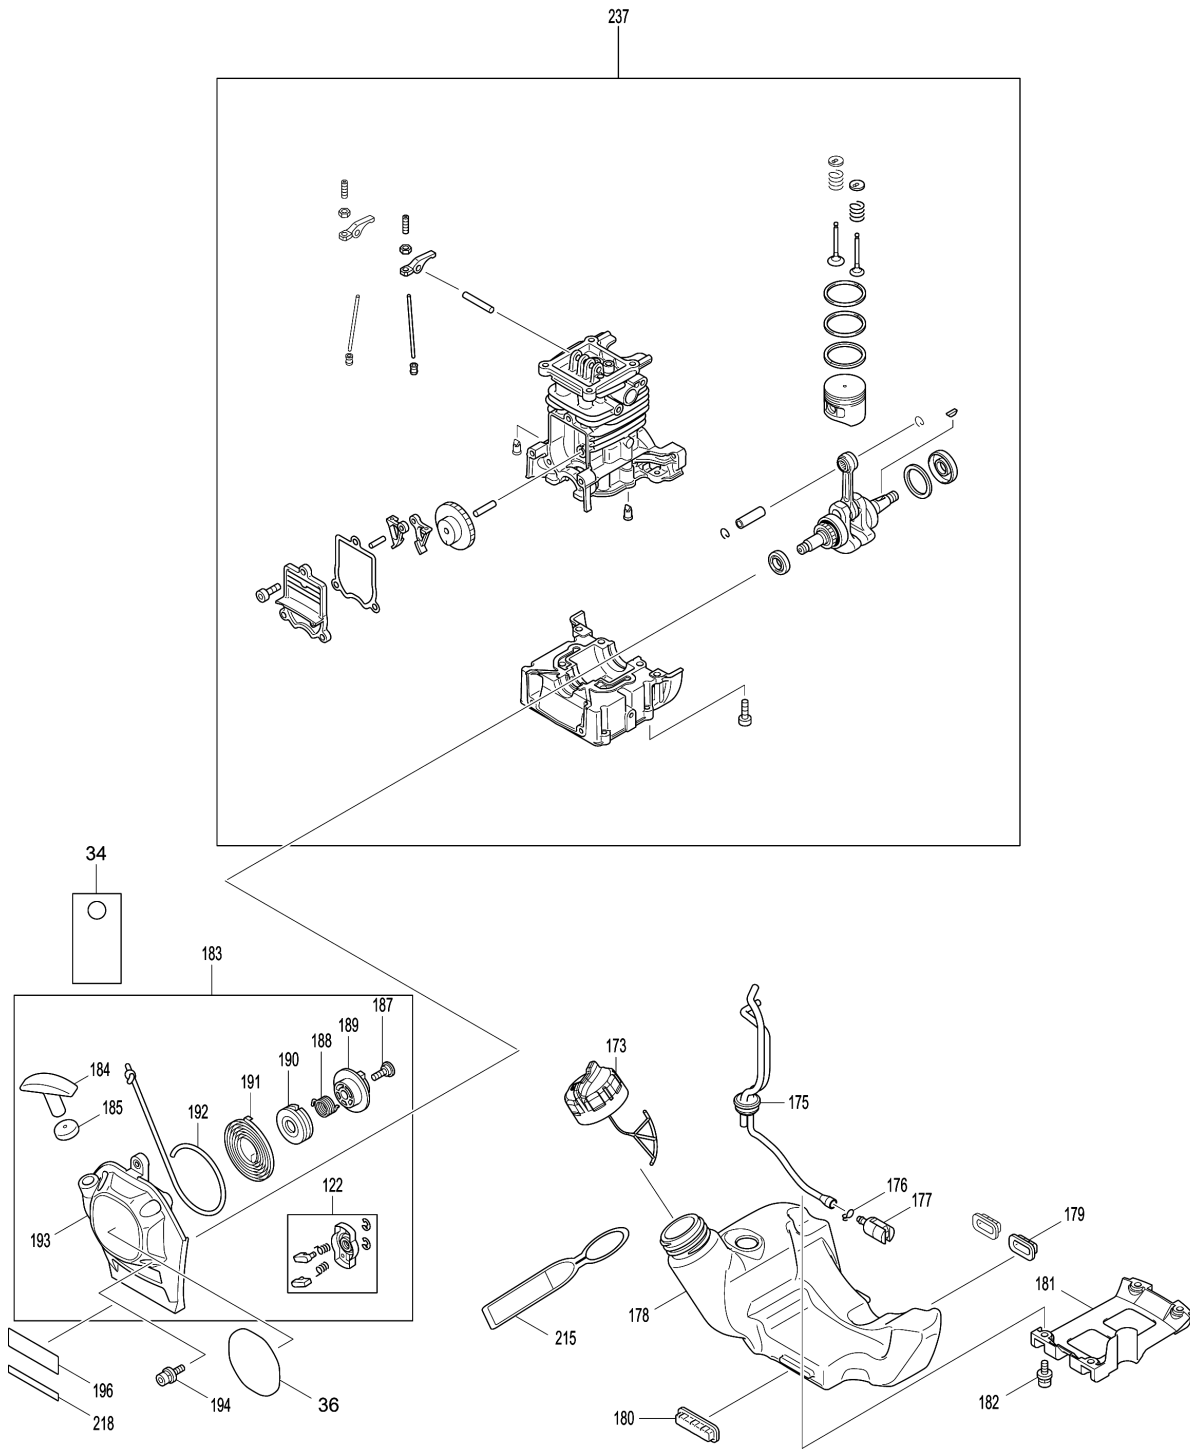

Model No.EM2654LH PETROL BRUSHCUTTER