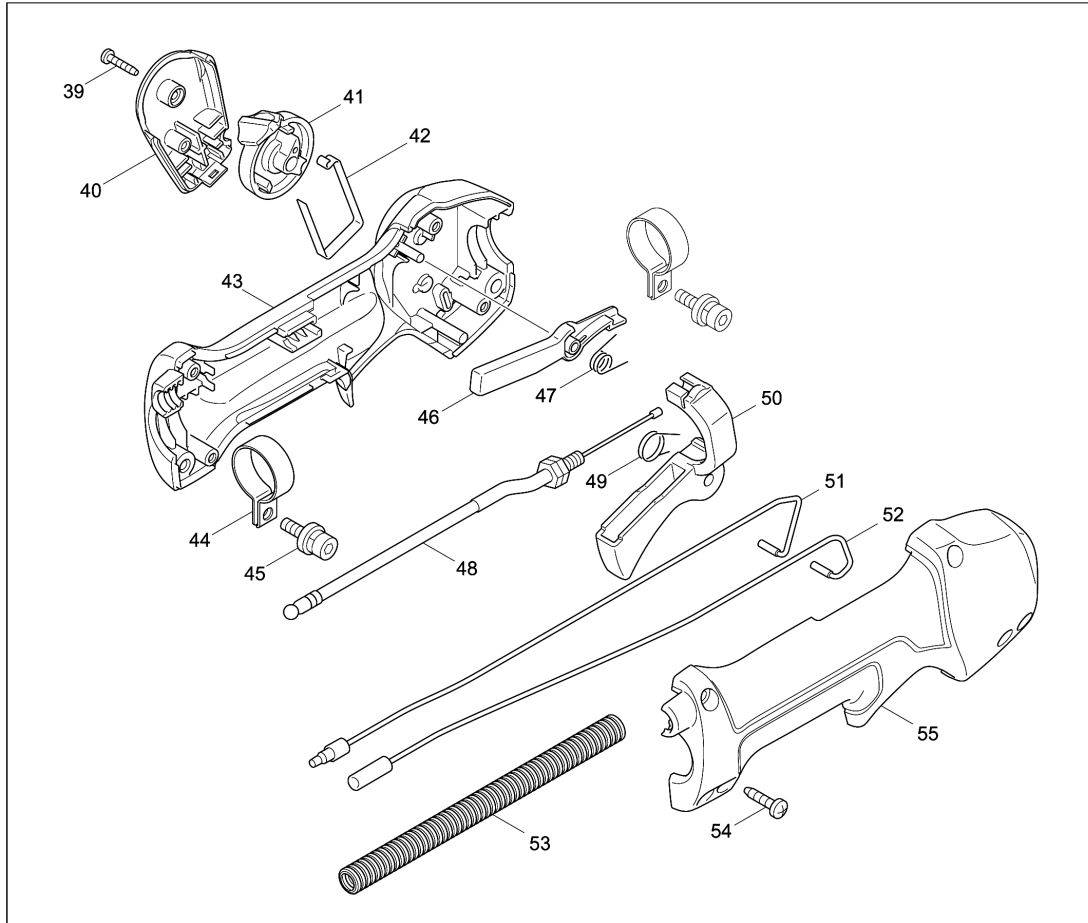

Model No.EM2654LH PETROL BRUSHCUTTER

3