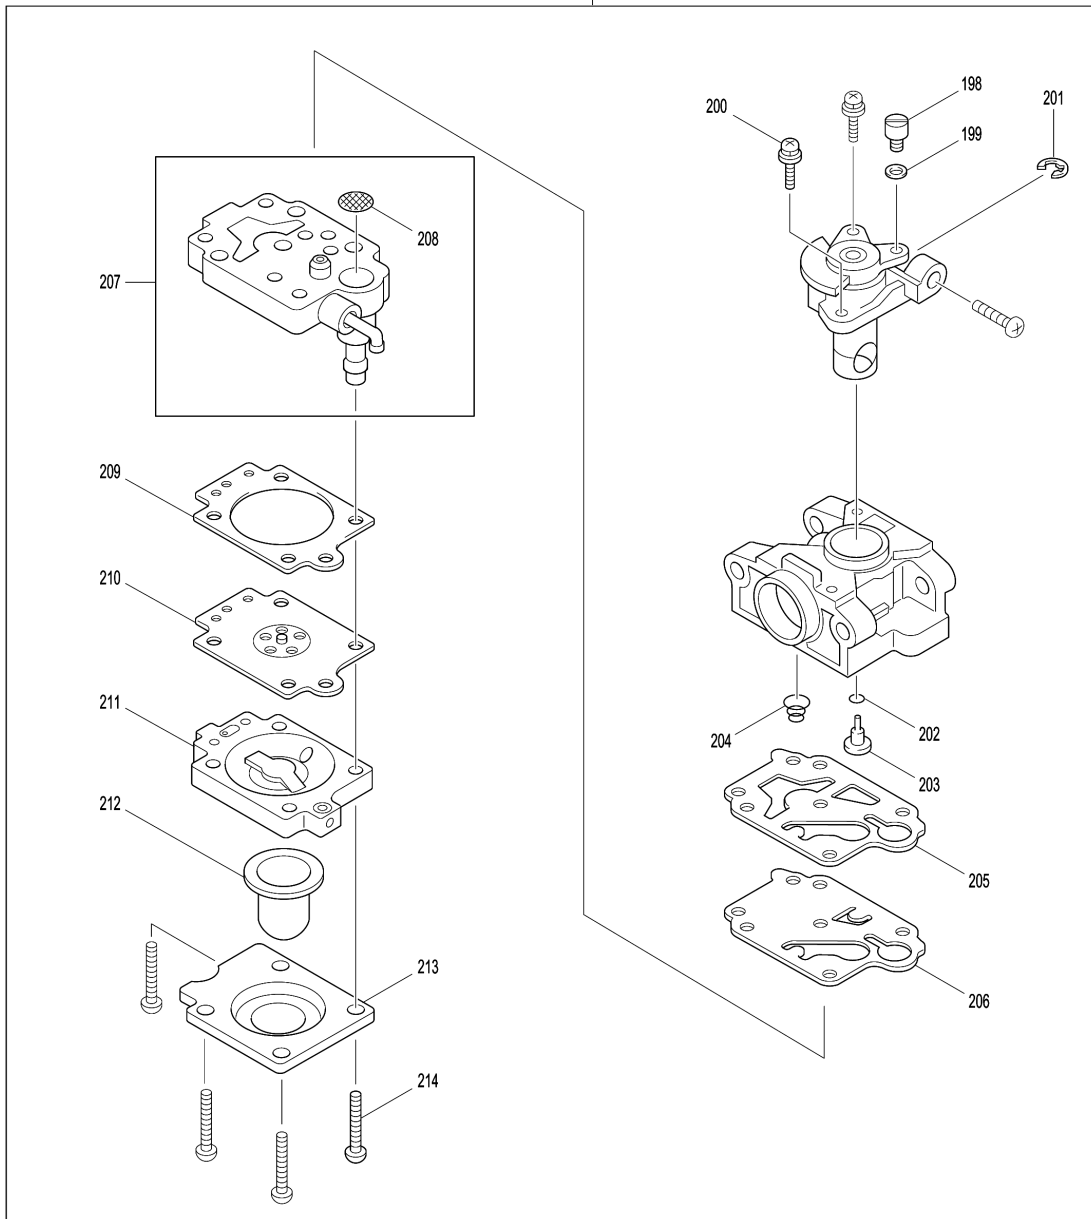

Model No.EM2654LH PETROL BRUSHCUTTER

197

Model No.EM2654LH PETROL BRUSHCUTTER

Item	Parts No.	Description	I/C	Qty	New/Old	Opt. 1	Opt. 2	Note
001	456675-7	LOOP HANDLE 24		1				
002	451601-1	SPACER 24		1				
003	126488-7	CONTROL LEVER ASSEMBLY		1				
D10		INC. 39-55						
004	347091-3	HANGER 24		1				
005	922212-4	HEX. SOCKET HEAD BOLT M5X12		2				
006	143871-3	SHAFT PIPE COMPLETE A		1	*			
C10	808723-2	CAUTION LABEL		1	*			
C20	809D31-8	CAUTION LABEL		1	*			
006-1	144604-9	SHAFT PIPE COMPLETE A	<	1				
C10	808723-2	CAUTION LABEL		1				
C20	812V20-2	CAUTION LABEL		1				
007	819312-8	MAKITA LOGO LABEL		1				
008	801D19-4	SERIAL NO. LABEL		1				
009	324893-4	SHAFT		1	*			
009-1	327056-1	SHAFT	O	1				
010	922206-9	HEX. SOCKET HEAD BOLT M5X10		2				
011	125556-3	GEAR CASE ASSEMBLY		1	*			
D10		INC. 14-20,23-28			*			
011-1	123833-7	GEAR CASE ASSEMBLY	S	1	*			
D10		INC. 14-16,18-20,23-28			*			
011-2	123833-7	GEAR CASE ASSEMBLY	O	1				
D10		INC. 14-16,18-20,23-28						
014	210049-4	BALL BEARING 609ZZ		1	*			
014-1	210157-1	BALL BEARING 609ZZ	O	1				
015	961005-4	RETAINING RING S-9		1	*			
015-1	257986-1	RETAINING RING (EXT) S-9	O	1				
016	962103-7	RETAINING RING R-24		1	*			
016-1	257987-9	RETAINING RING (INT)R-24	O	1				
017	922241-7	HEX. SOCKET HEAD BOLT M5X25		1				
018	265590-2	+HEX.BOLT M8X10 WITH R		1				
020	183A00-2	CUTTER SHAFT SET		1	*			
020-1	183K10-9	CUTTER SHAFT SET	O	1				
023	210115-7	BALL BEARING 6001LLU		1				
024	962106-1	RETAINING RING R-28		1	*			
024-1	257407-3	RETAINING RING (INT)R-28	O	1				
025	331861-0	RECEIVE WASHER		1	*			
025-1	326821-5	RECEIVE WASHER	O	1				
026	346084-7	CLAMP WASHER		1				
027	168526-9	CUP		1				
028	264025-0	HEX. NUT M10-17		1				
029	452260-4	PROTECTOR		1				
030	413143-3	WASHER		2				
031	266280-0	HEX. SOCKET HEAD BOLT M6X25		2				

Please order the parts with part number.

Print Date 4/3/2024