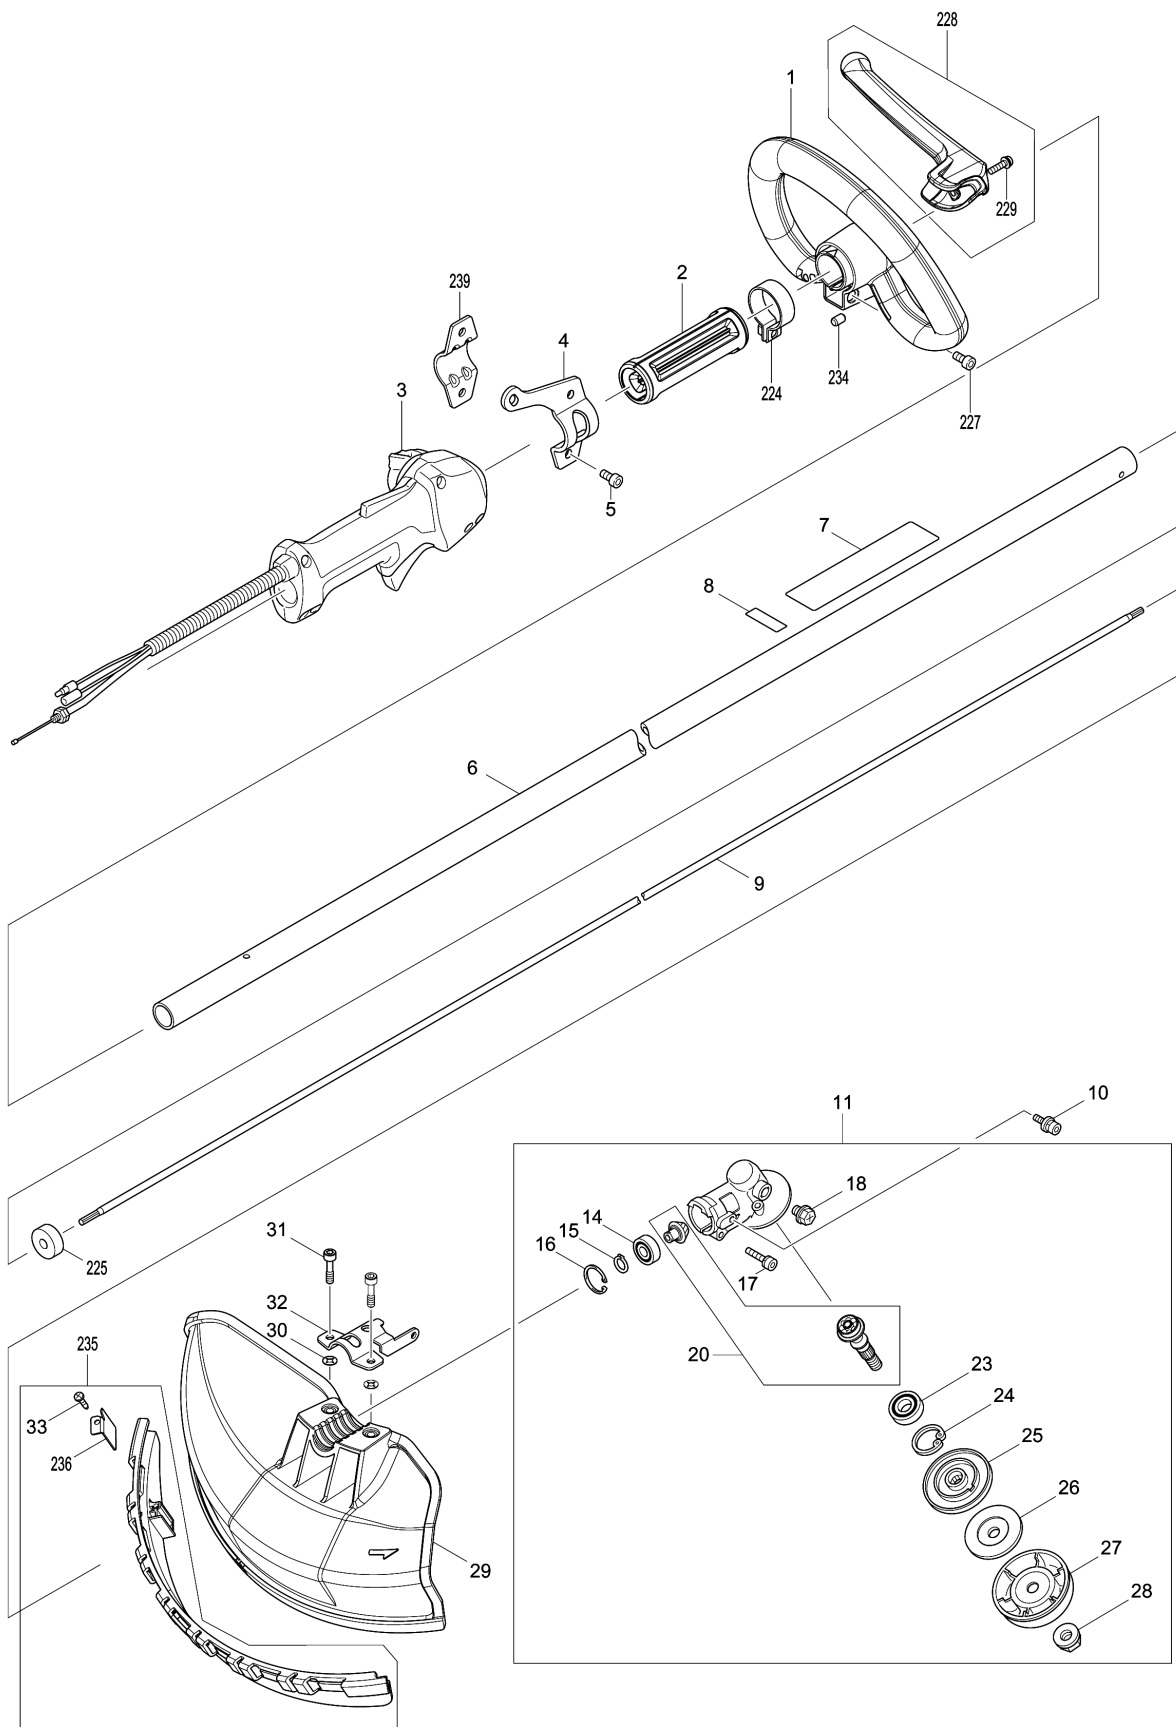

Model No.EM2654LH PETROL BRUSHCUTTER