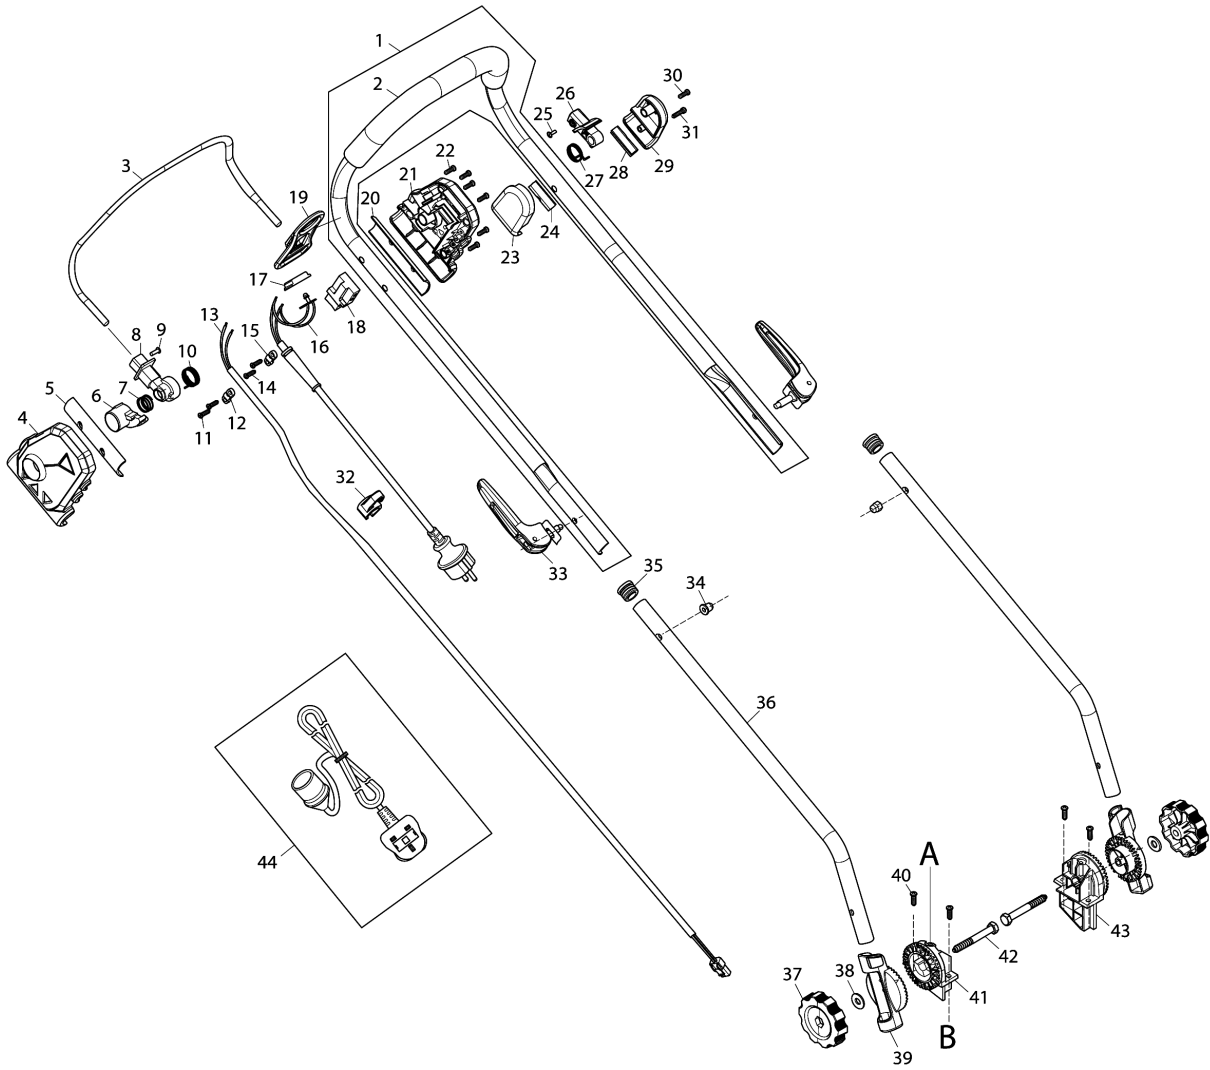

Model No.EM331 330MM ELECTRIC LAWN MOWER