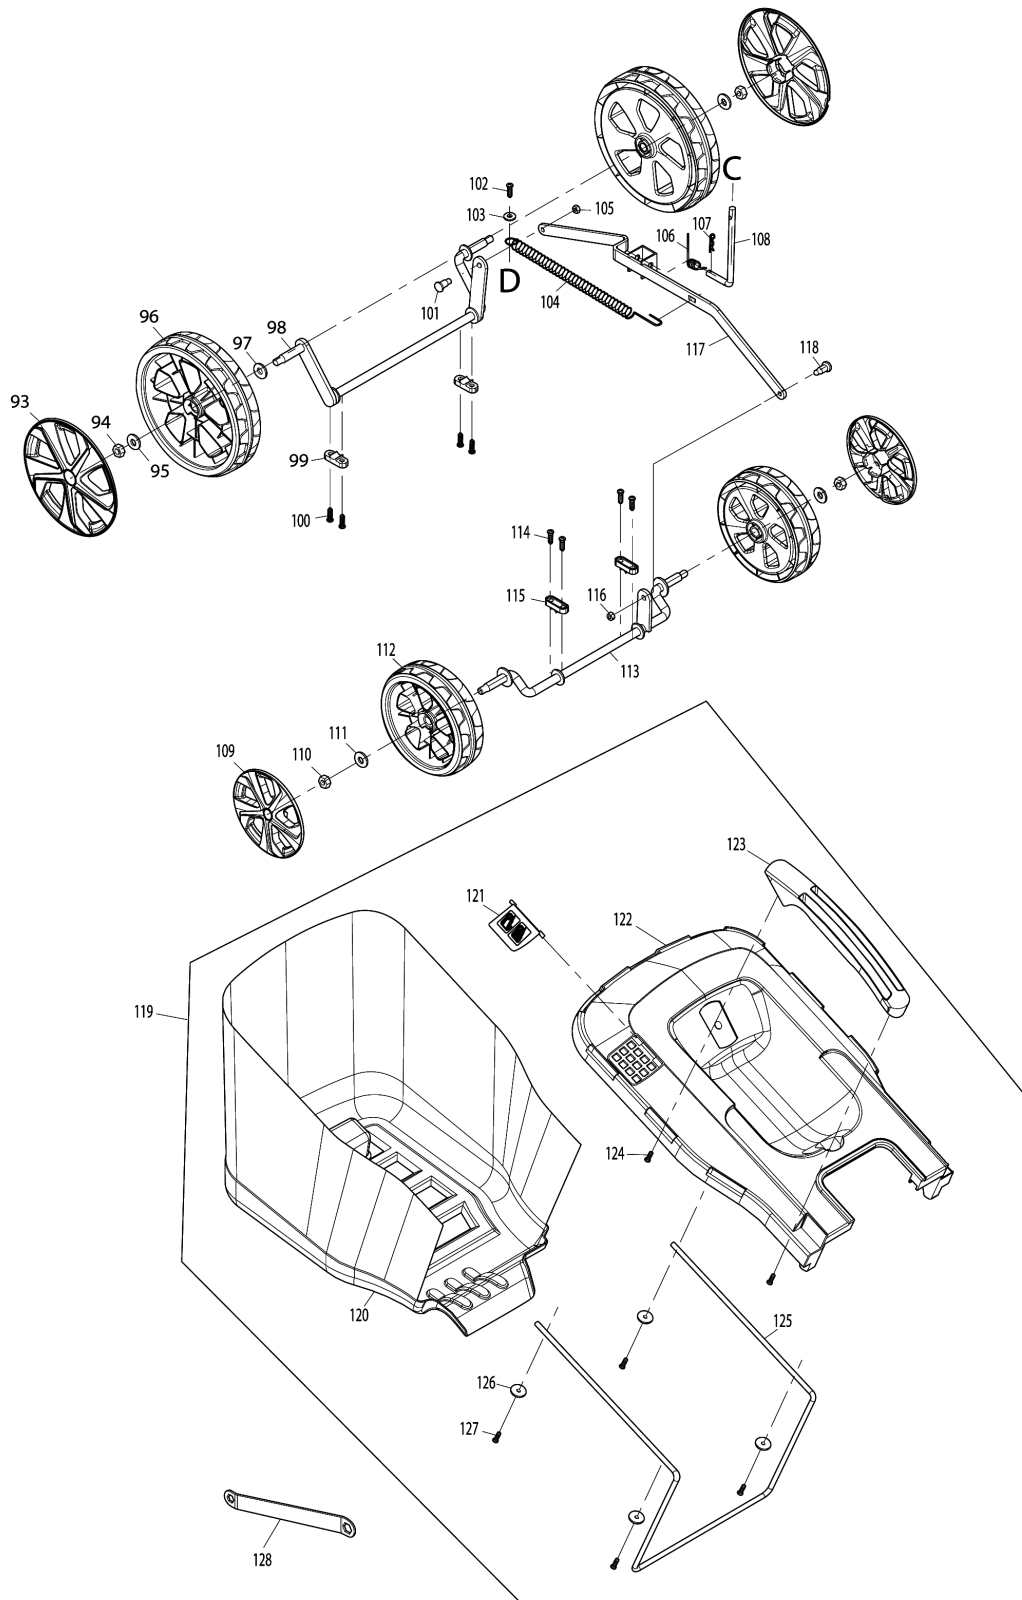

Model No.EM331 330MM ELECTRIC LAWN MOWER