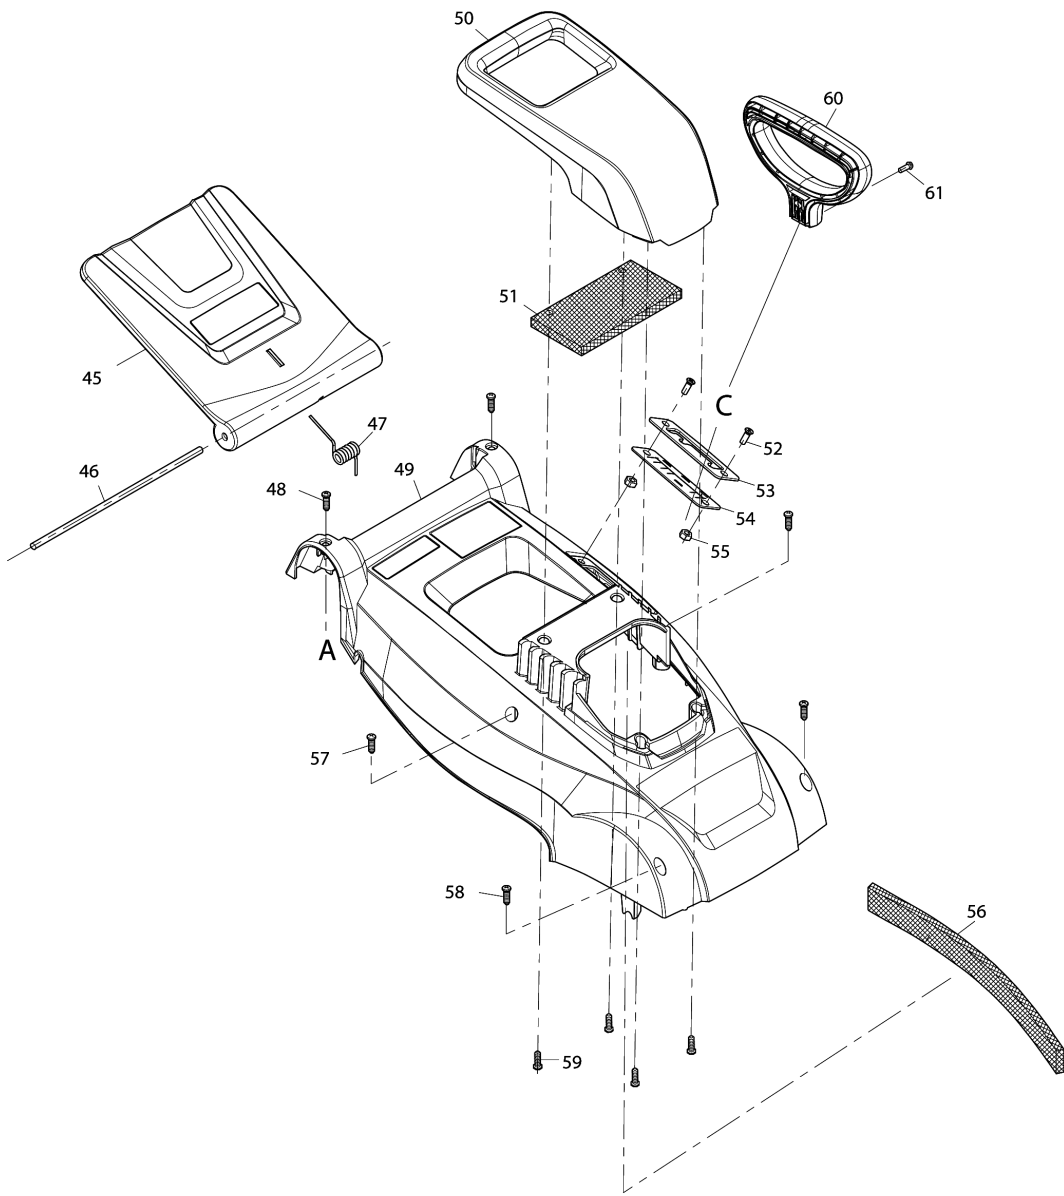

Model No.EM331 330MM ELECTRIC LAWN MOWER