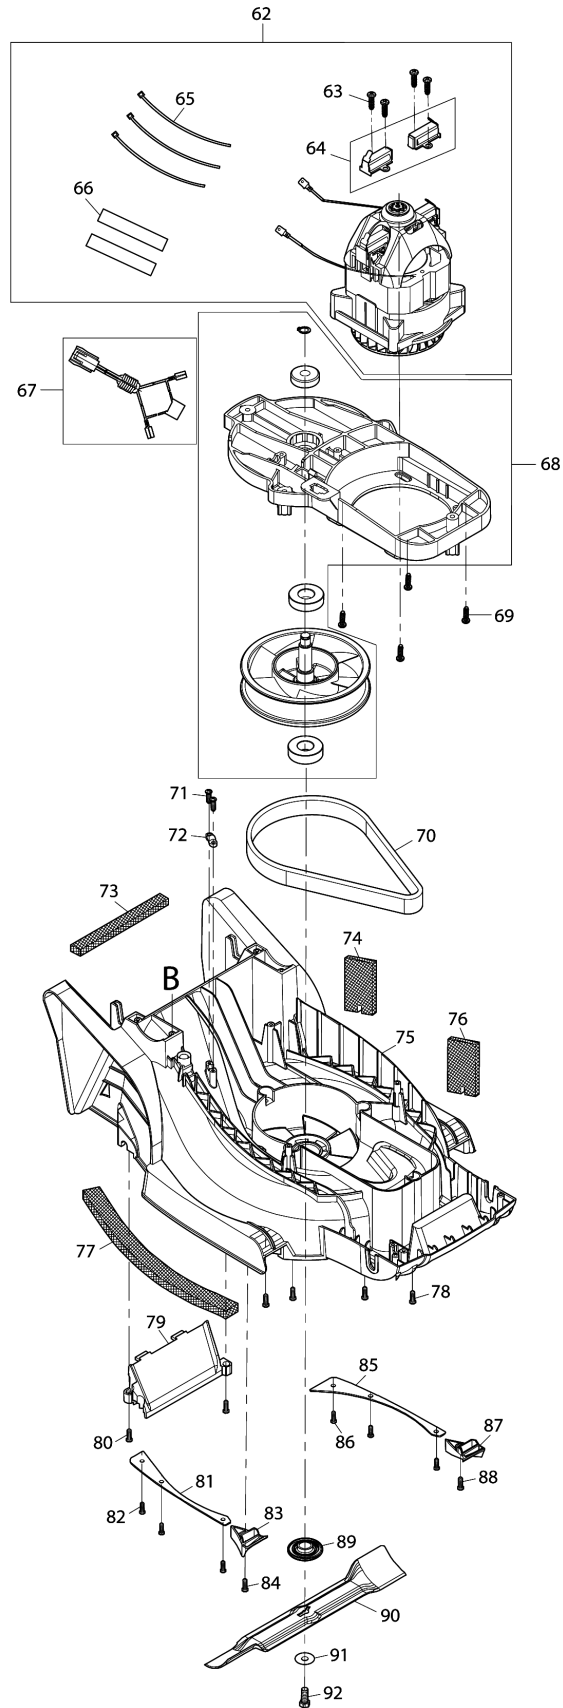

Model No.EM331 330MM ELECTRIC LAWN MOWER

Model No.EM331 330MM ELECTRIC LAWN MOWER

Item	Parts No.	Description	I/C	Qty	New/Old	Opt. 1	Opt. 2	Note
001	YA00000783	UPPER HANDLE BAR ASSY		1				
D10		INC. 2						
002	YA00001163	SPONGE GRIP		1				
003	YA00000784	SWITCH LEVER		1				
004	YA00000765	SWITCH BOX RIGHT		1				
005	YA00000786	SWITCH BOX CLAMP SPASER		1				
006	YA00000766	SWITCH LINK BUTTON		1				
007	YA00000767	COMPRESSION SPRING 16.8		1				
008	YA00000768	SWITCH LEVER END CAP RIGHT		1				
009	652024721	SELF DRILLING SCREW 3.5X10		1				
010	YA00000769	SWITCH TORSION SPRING 21		1				
011	YA00000778	SELF TAPPING SCREW ST4X16		2				
012	YA00000780	CORD CLAMP		1				
013	YA00000771	POWER SUPPLY CORD ASSY		1				
014	YA00000778	SELF TAPPING SCREW ST4X16		2				
015	YA00000780	CORD CLAMP		1				
016	YA00000773	POWER SUPPLY CORD ASSY (EURO)		1				
017	YA00000781	INDICATOR LENZ		1				
018	YA00000772	SWITCH		1				
019	652023811	CABLE HANGER		1				
020	YA00000786	SWITCH BOX CLAMP SPASER		1				
021	YA00000782	SWITCH BOX LEFT		1				
022	YA00000778	SELF TAPPING SCREW ST4X16		6				
023	652023795	SPRING BOX RIGHT		1				
024	YA00000787	LEVER BOX CLAMP SPASER		1				
025	652024721	SELF DRILLING SCREW 3.5X10		1				
026	652023794	SWITCH LEVER END LEFT		1				
027	YA00000737	TORSION SPRING		1				
028	YA00000787	LEVER BOX CLAMP SPASER		1				
029	652023793	SPRING BOX LEFT		1				
030	YA00000778	SELF TAPPING SCREW ST4X16		1				
031	YA00000785	SELF TAPPING SCREW ST4X25		1				
032	YA00000799	CABLE CLIP		1				
033	YA00000801	TENSION LEVER ASSY		2				
034	YA00000802	HEX.FRANGE CAP NUT M6		2				
035	YA00001166	PIPE END CAP		2				
036	YA00001167	LOWER HANDLE		2				
037	YA00000803	M8 KNOB		2				
038	YA00000420	WASHER		2				
039	YA00000804	ANGLE ADJUSTMENT JOINT UPPER		2				
040	YA00000806	SELF TAPPING SCREW ST5X20		4				

Please order the parts with part number.

Print Date 25/10/2023